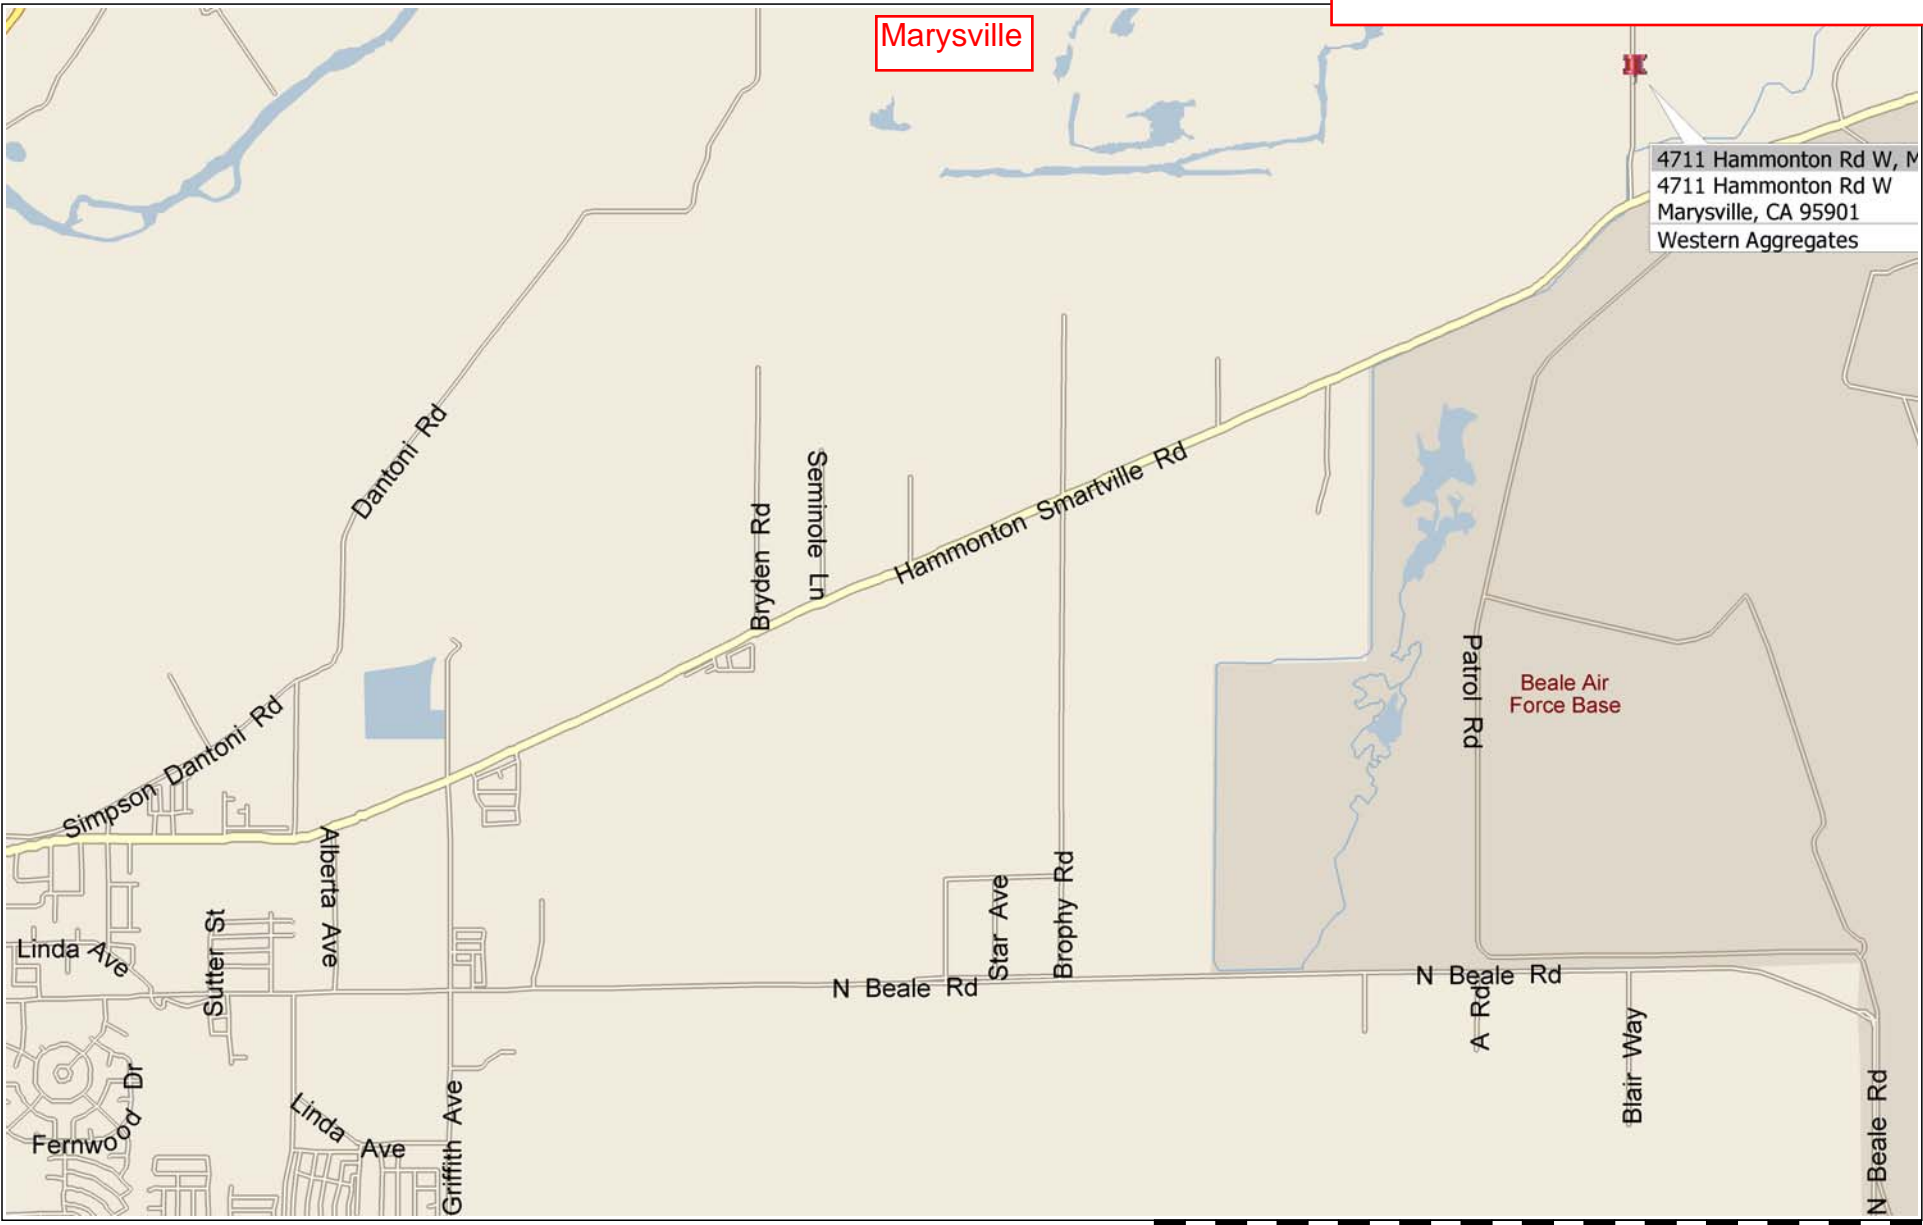

# Western Aggregates

North onto Hammonton Rd. Follow road ,  
Go left at the water

Marysville

4711 Hammonton Rd W, M  
4711 Hammonton Rd W  
Marysville, CA 95901  
Western Aggregates

**OPERATING HOURS:**  
**5AM-3:00PM**

ion and/or its suppliers. All rights reserved. <http://www.microsoft.com/streets/>  
© 2009 by Applied Geographic Systems. All rights reserved. The Data for areas of Canada includes information taken with permission from Canadian authorities, including: © Her Majesty the Queen in Right of Canada, © Queen's Printer for  
ademarks of NAVTEQ. © 2009 Tele Atlas North America, Inc. All rights reserved. Tele Atlas and Tele Atlas North America are trademarks of Tele Atlas, Inc. © 2009 by Applied Geographic Systems. All rights

**western aggregates** near 4711  
Hammonton Rd, Marysville, CA  
95901

To see all the details that are visible on the screen, use the "Print" link next to the map.

[Print](#) [Send](#) [Link](#)

©2010 Google - Imagery ©2010 DigitalGlobe, USDA Farm Service Agency, GeoEye, U.S. Geological Survey, Map data ©2010 Google -