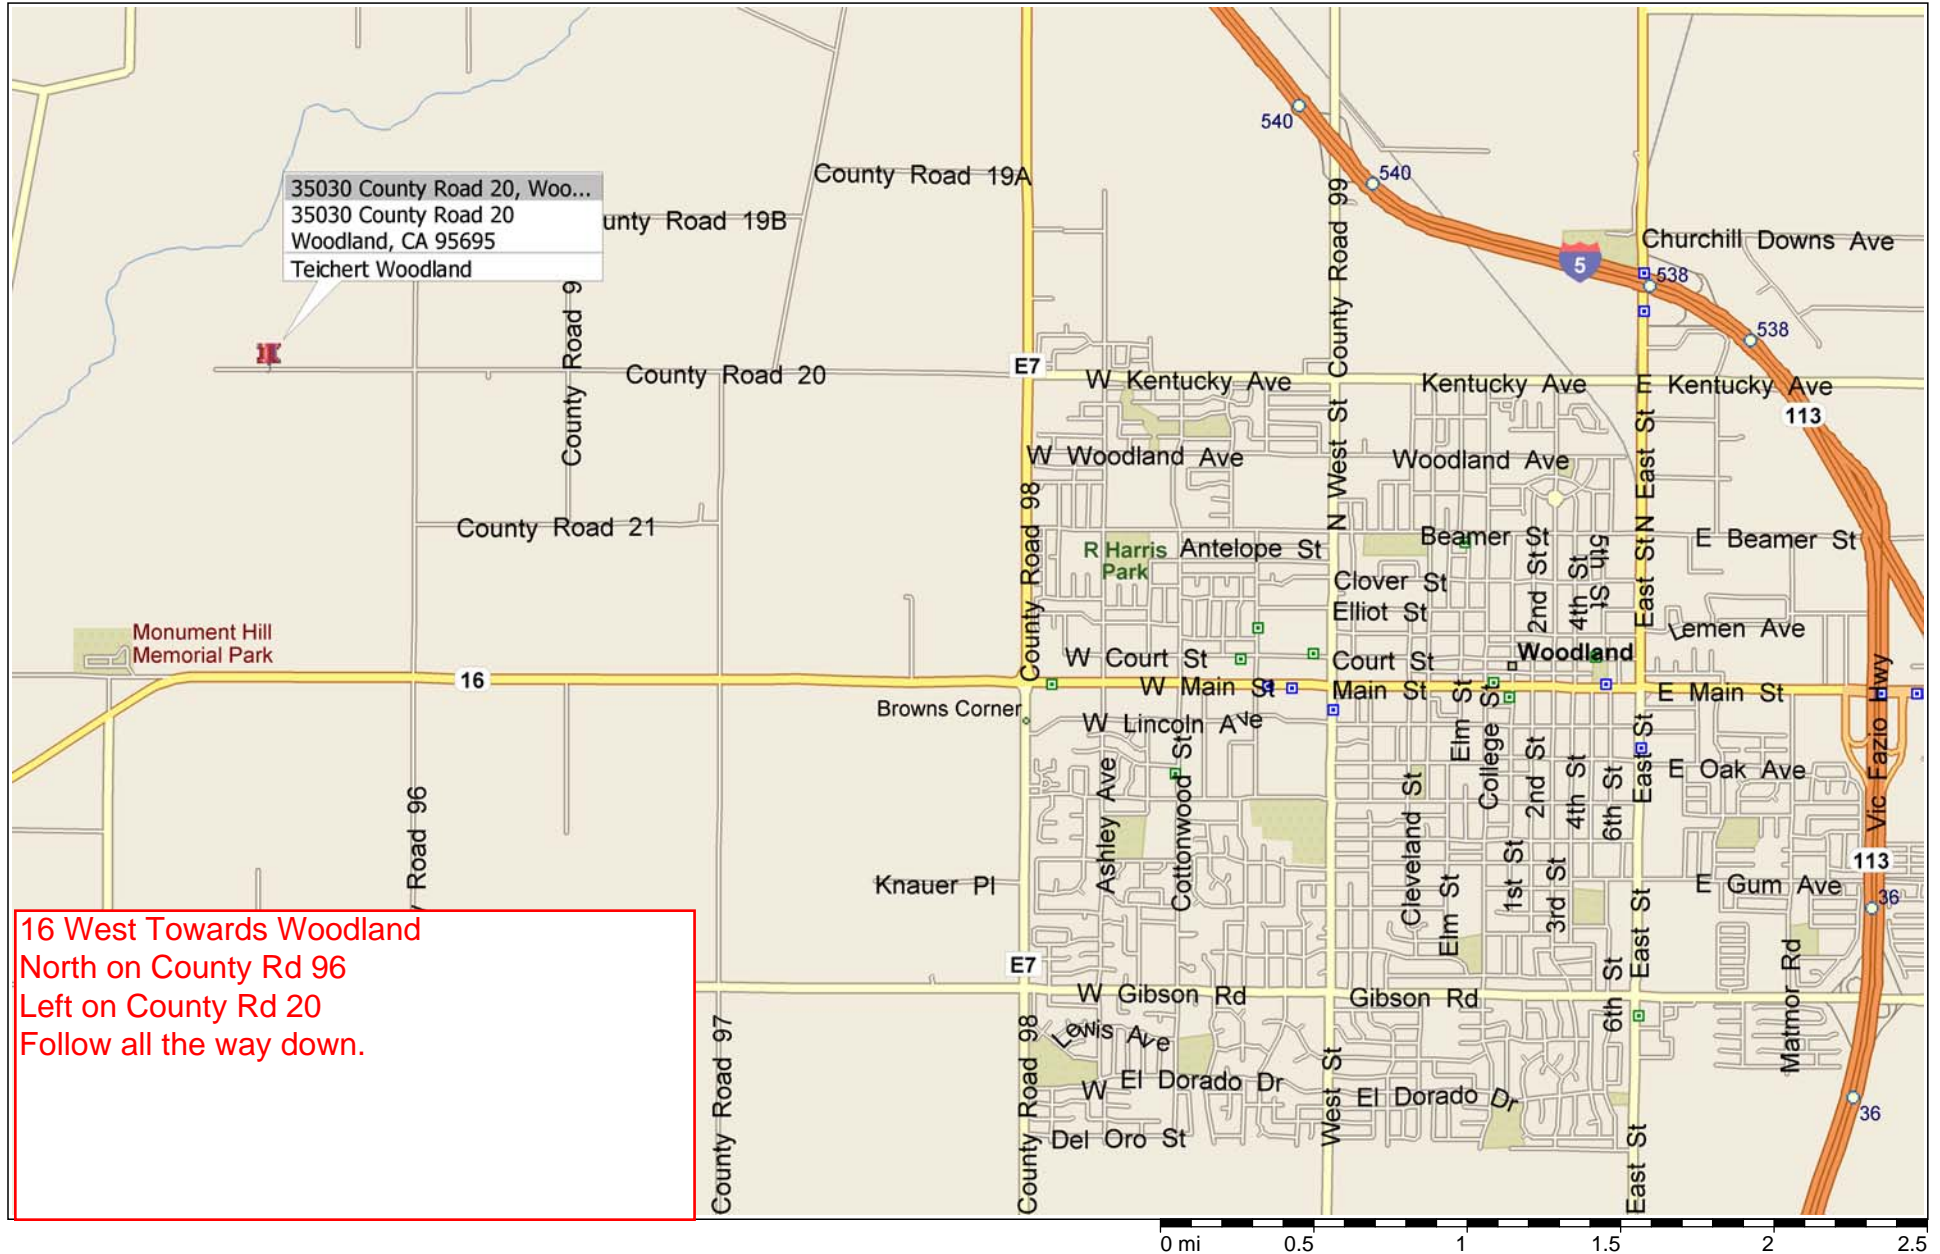

Refer to Website for Teichert Cement
Unloading Procedures

Teichert Woodland

34698 County Road 20, Woodland, CA, United States
Address is approximate

Co Rd 20

To Load

Co Rd 20

Co Rd 20

14500