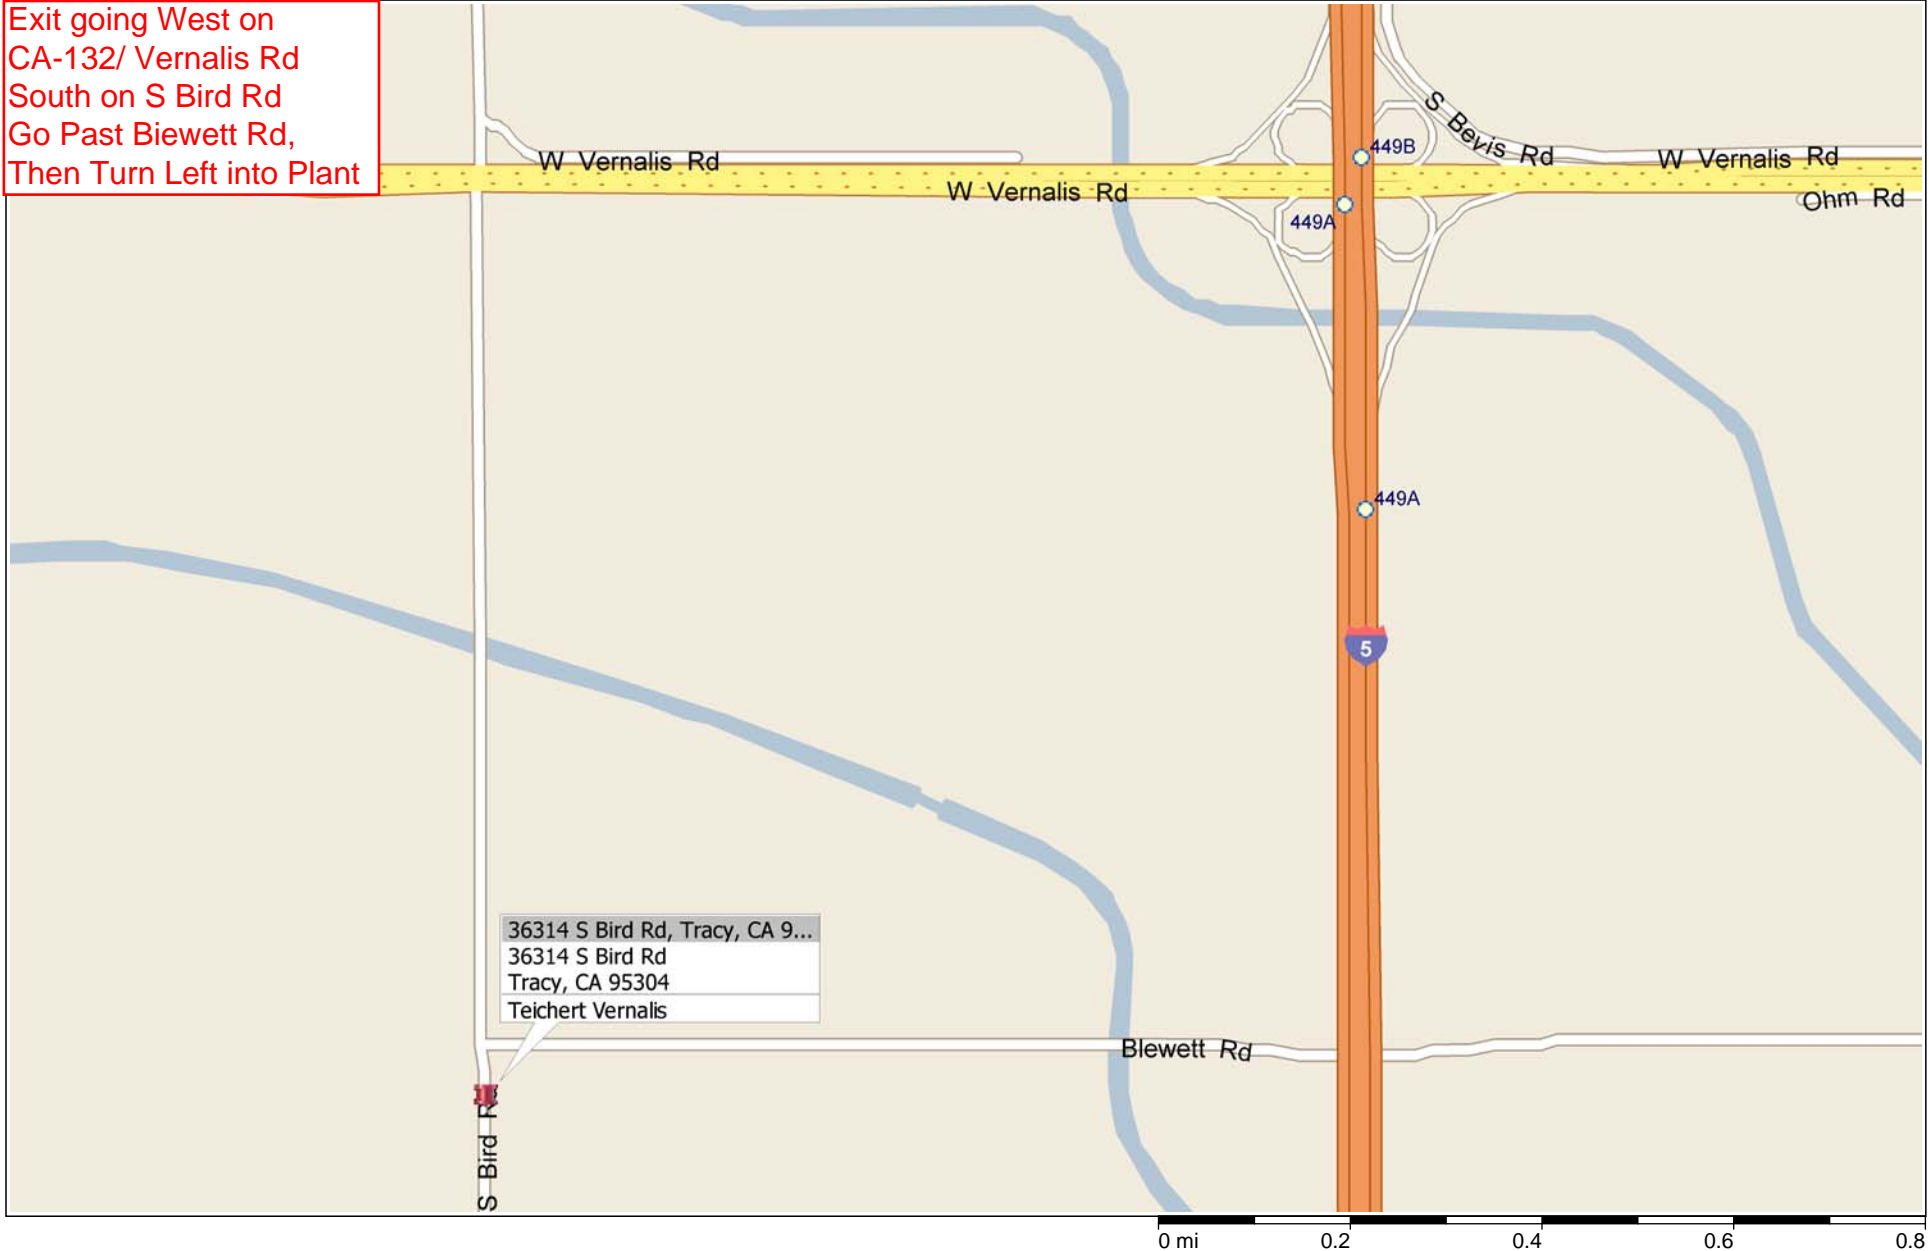

### Teichert Vernalis

Exit going West on  
CA-132/ Vernalis Rd  
South on S Bird Rd  
Go Past Biewett Rd,  
Then Turn Left into Plant

Blewett Rd

Blewett Rd

Traffic

Mo

4200

36000

Bird Rd

Bird Rd

A