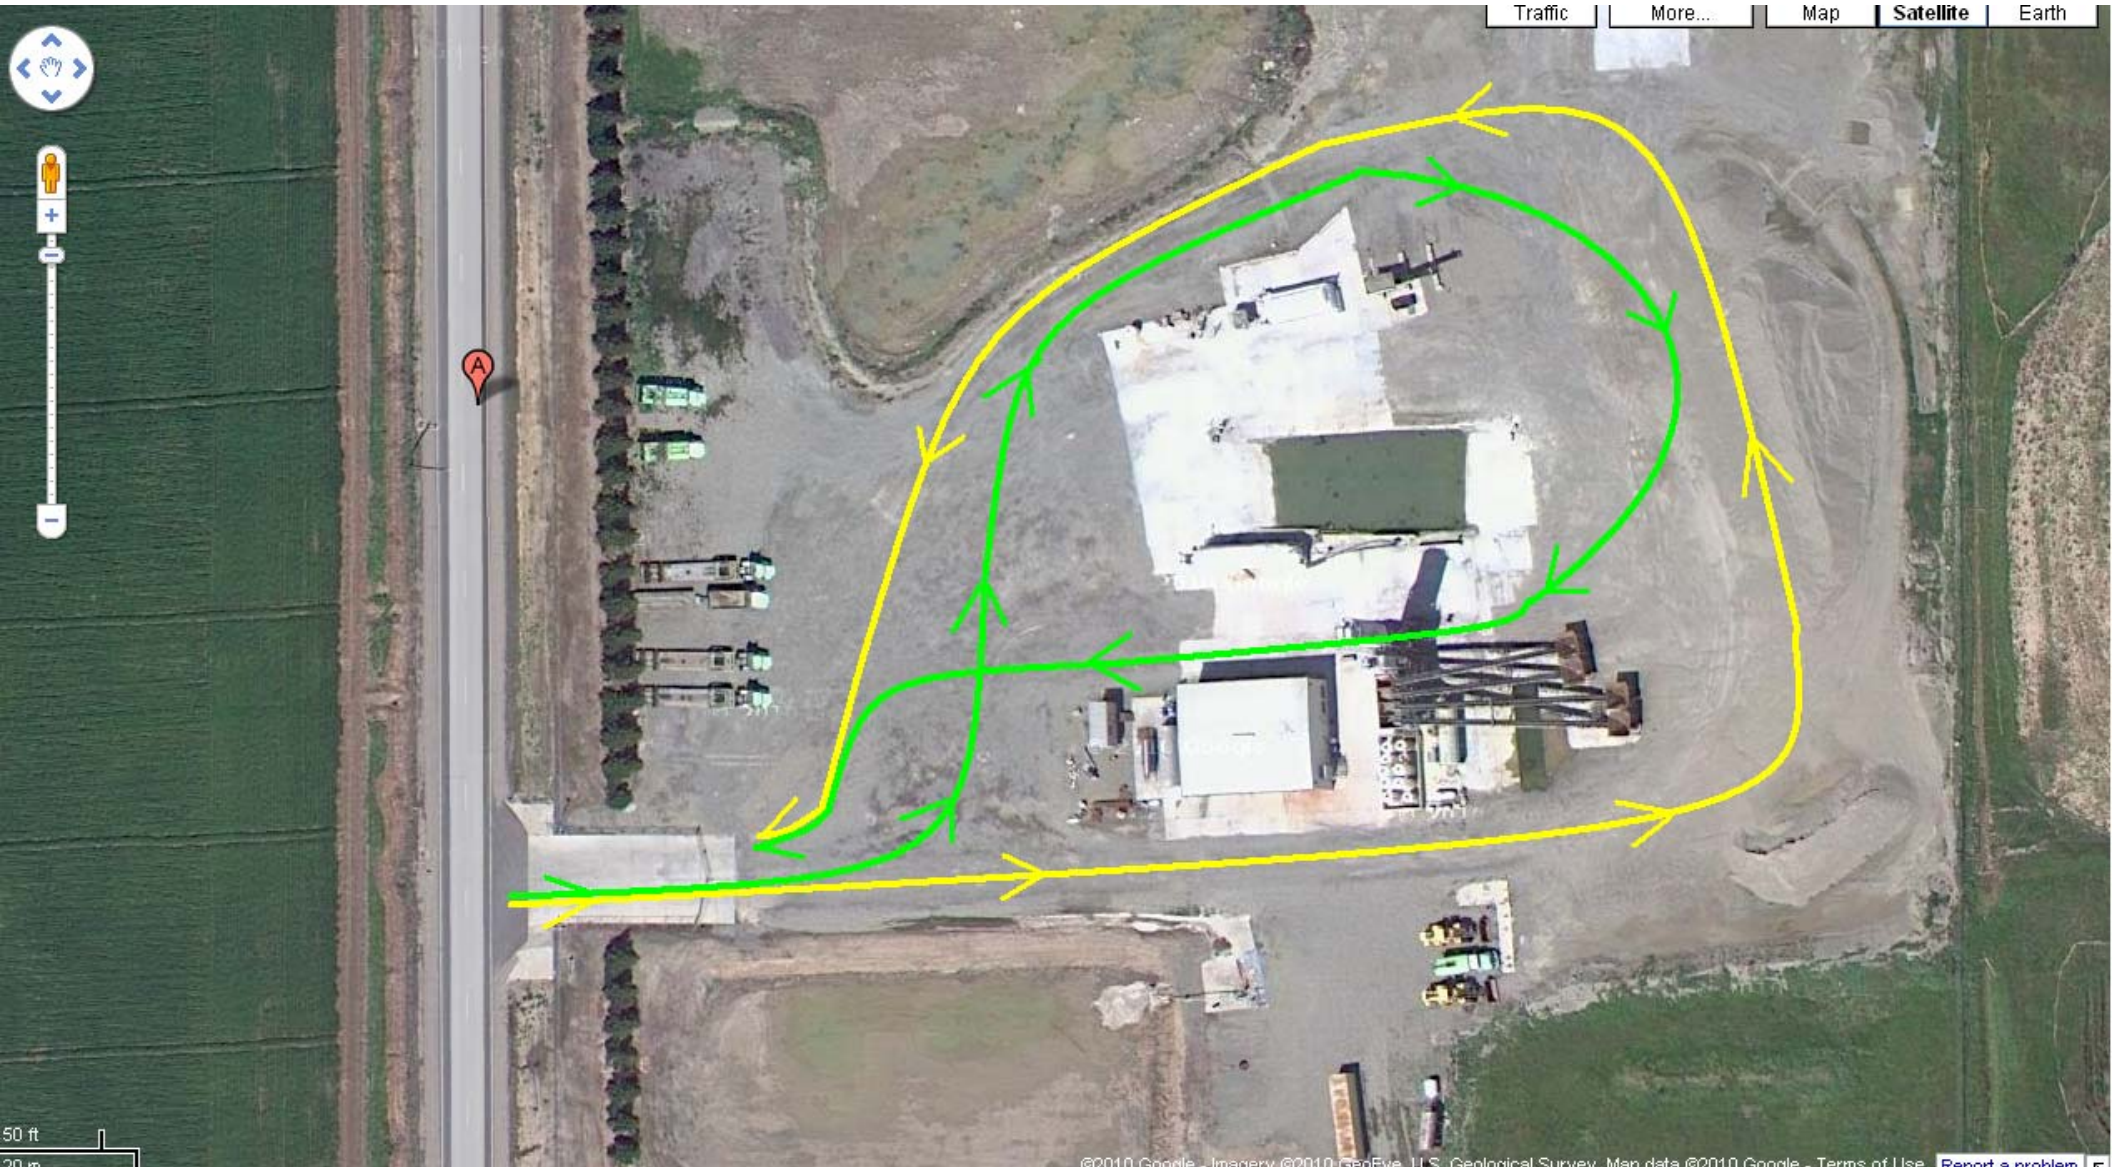

Refer to Website for Teichert Cement Unloading Procedures

Teichert Pleasant Grove

70 Towards Pleasant Grove
East on Riego Rd
North on Pacific Ave

**OPERATING HOURS:
CALL AHEAD**

...its suppliers. All rights reserved. <http://www.microsoft.com/streets/>
...rights reserved. The Data for areas of Canada includes information taken with permission from Canadian authorities, including: © Her Majesty the Queen in Right of Canada, © Queen's Printer for
...s of NAVTEQ. © 2009 Tele Atlas North America, Inc. All rights reserved. Tele Atlas and Tele Atlas North America are trademarks of Tele Atlas, Inc. © 2009 by Applied Geographic Systems. All rights

50 ft
20 m