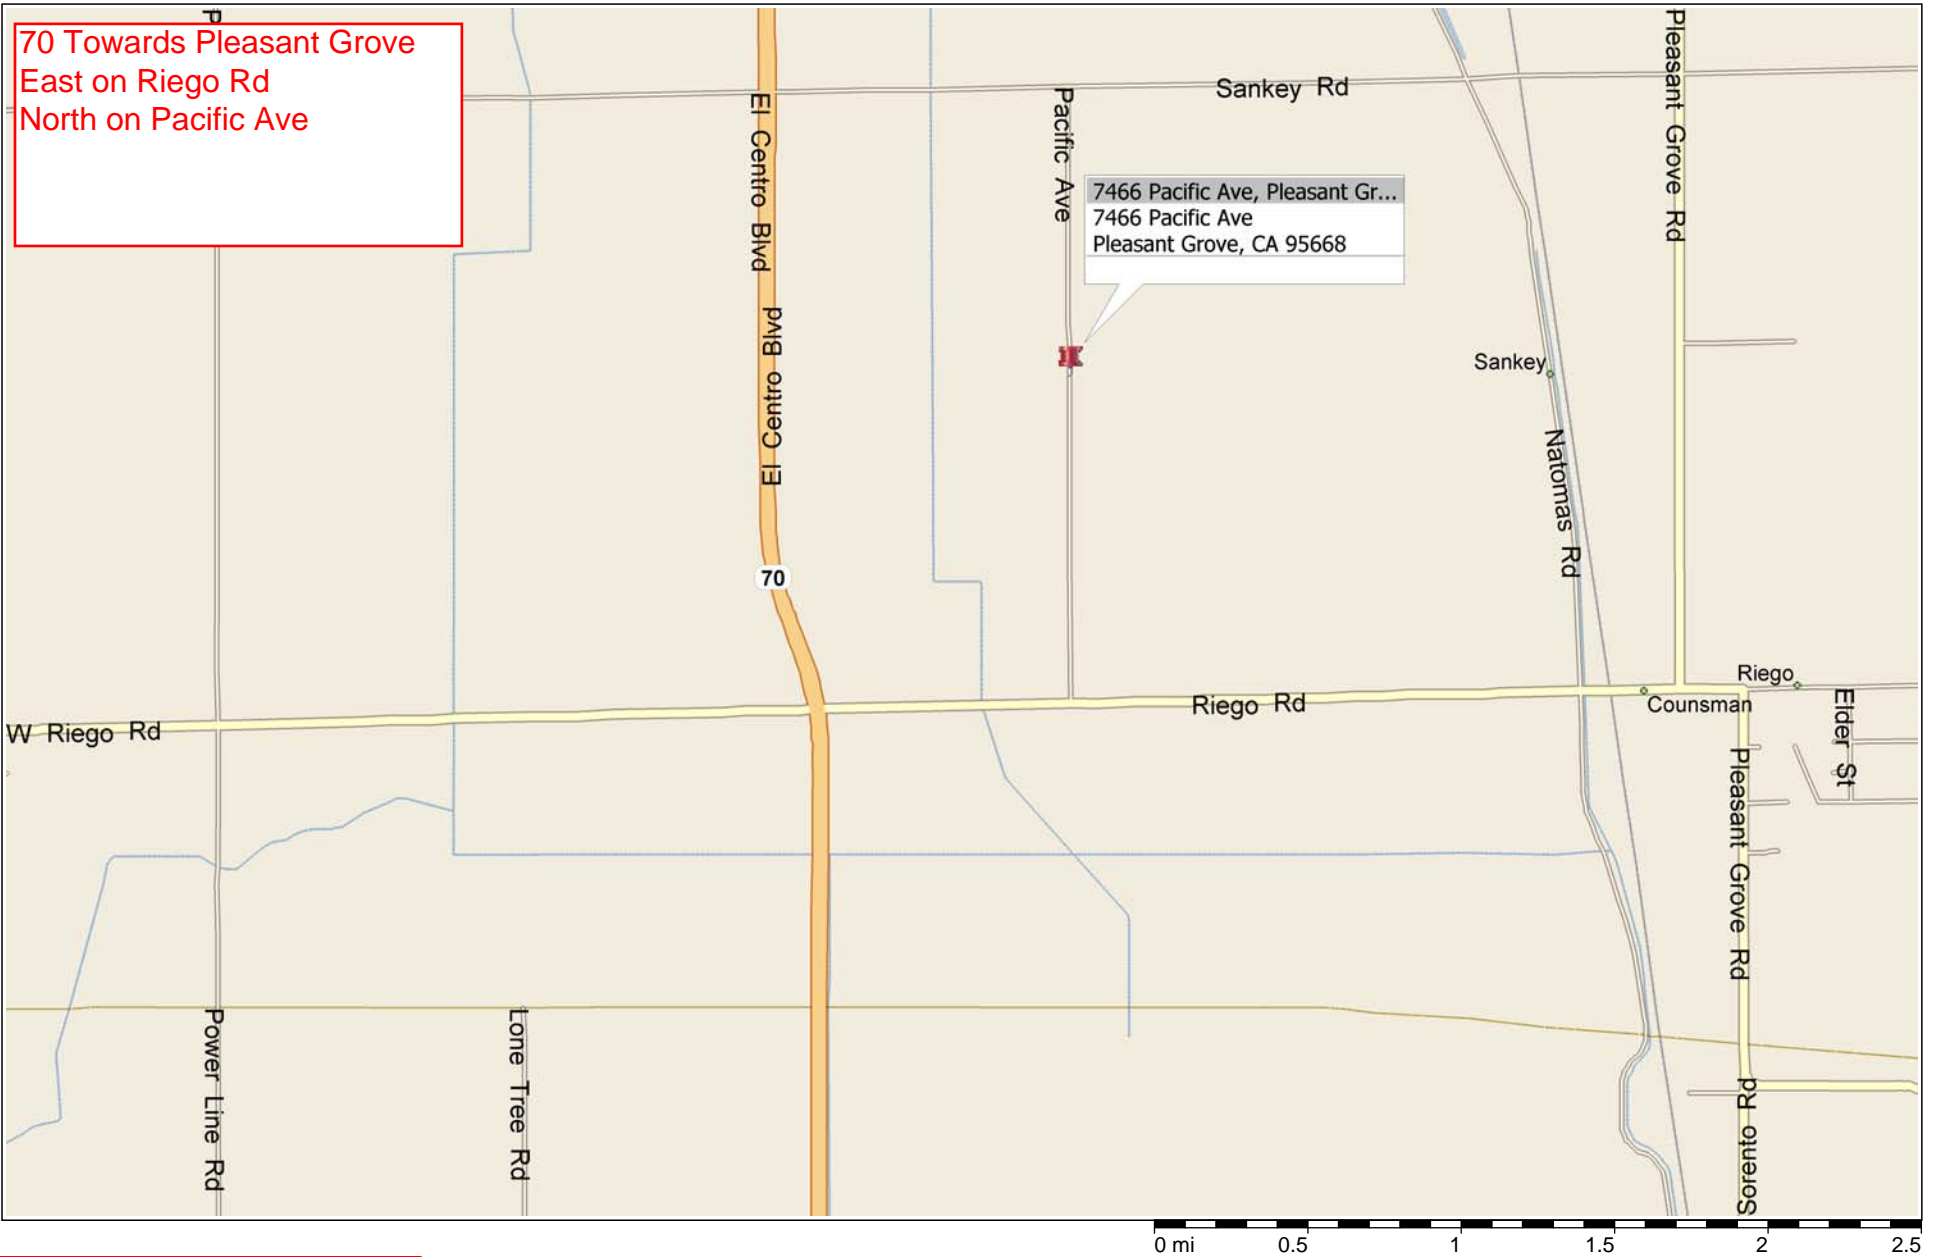

Refer to Website for Teichert Cement Unloading Procedures

Teichert Pleasant Grove

70 Towards Pleasant Grove
East on Riego Rd
North on Pacific Ave

**OPERATING HOURS:
CALL AHEAD**

...its suppliers. All rights reserved. <http://www.microsoft.com/streets/>
...rights reserved. The Data for areas of Canada includes information taken with permission from Canadian authorities, including: © Her Majesty the Queen in Right of Canada, © Queen's Printer for
...s of NAVTEQ. © 2009 Tele Atlas North America, Inc. All rights reserved. Tele Atlas and Tele Atlas North America are trademarks of Tele Atlas, Inc. © 2009 by Applied Geographic Systems. All rights