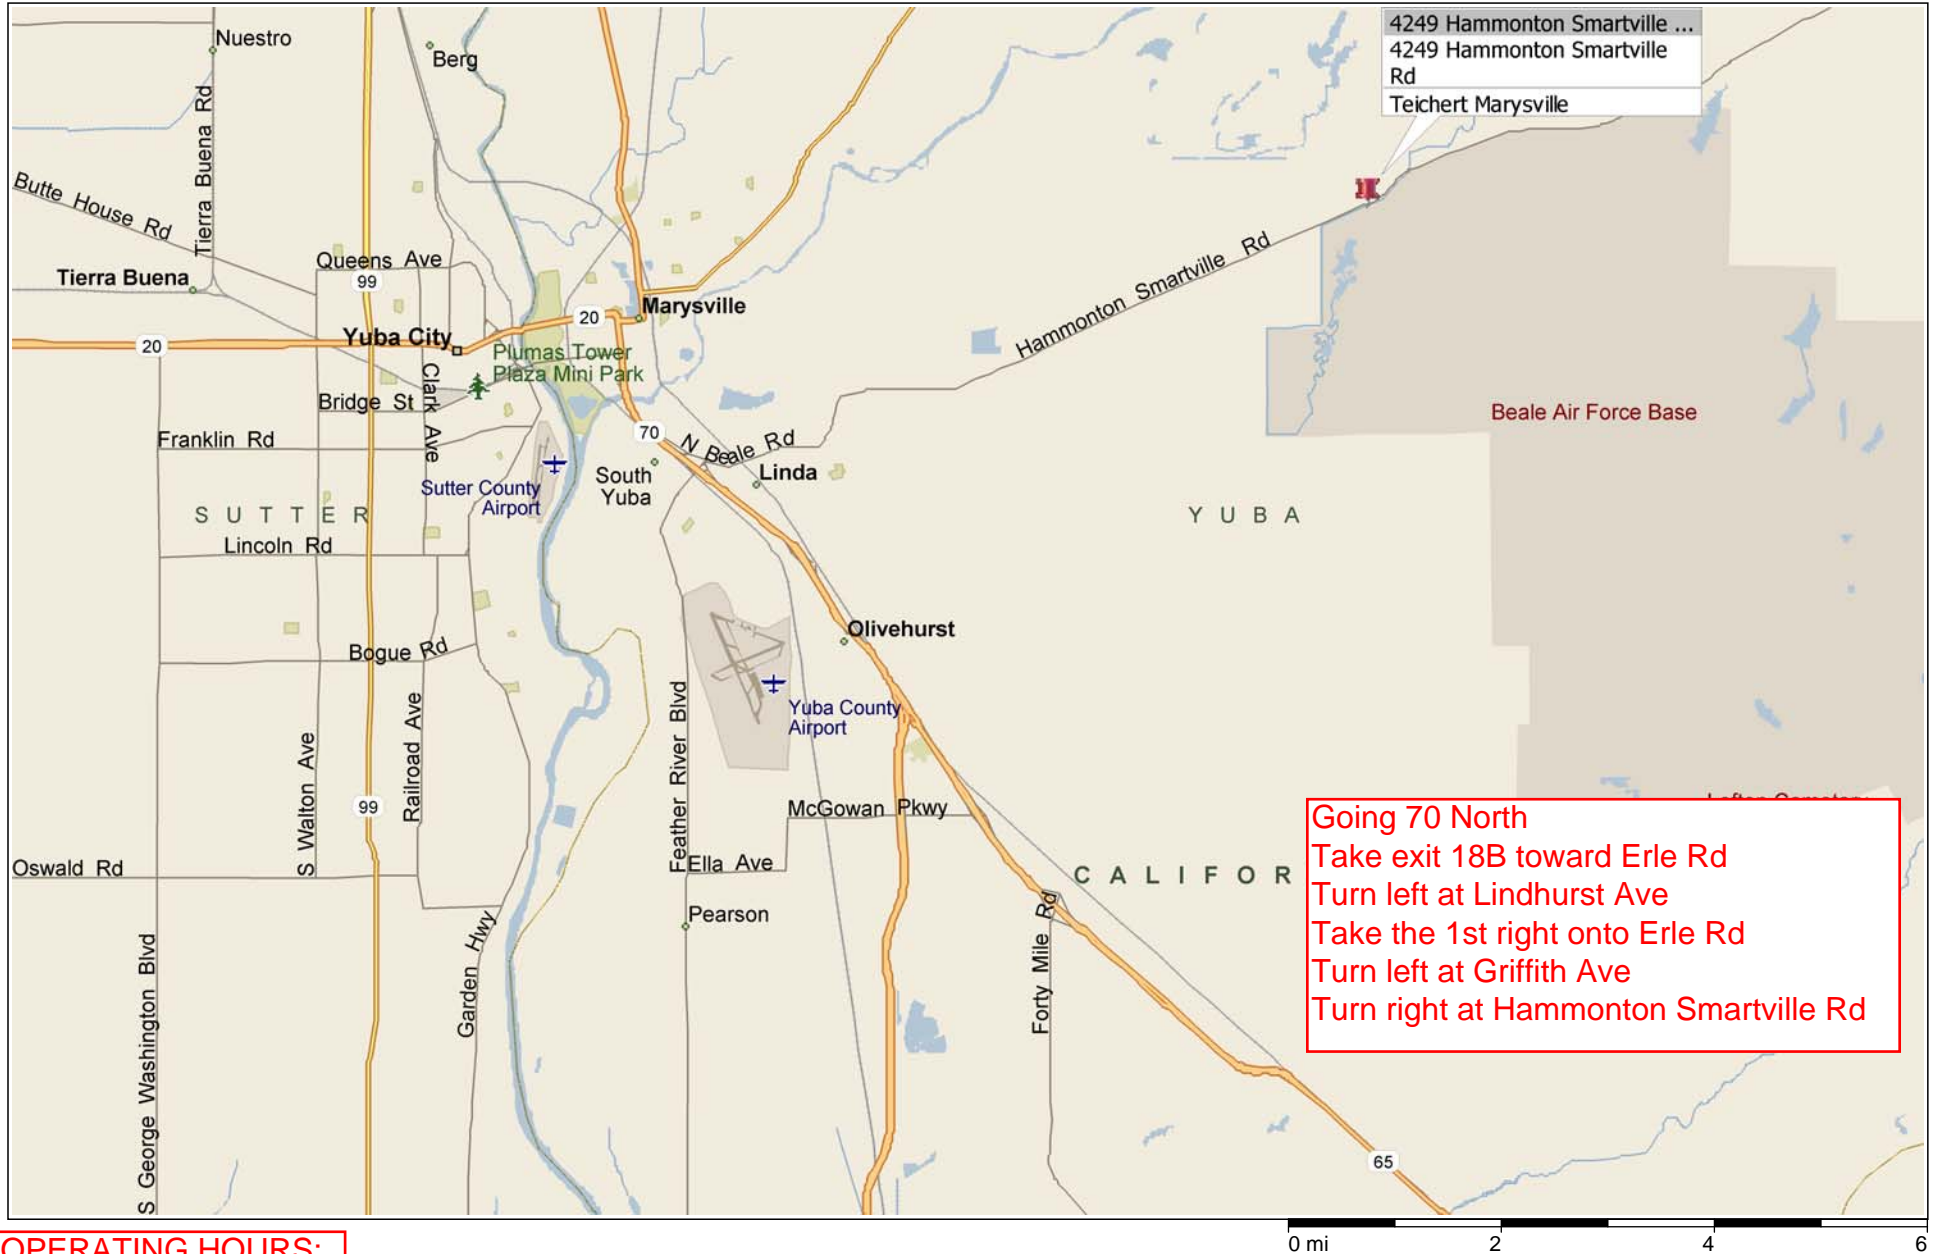

## Teichert Marysville

**OPERATING HOURS:**  
**5AM-3:30PM**

ation and/or its suppliers. All rights reserved. <http://www.microsoft.com/streets/>  
TEQ. All rights reserved. The Data for areas of Canada includes information taken with permission from Canadian authorities, including: © Her Majesty the Queen in Right of Canada, © Queen's Printer for  
trademarks of NAVTEQ. © 2009 Tele Atlas North America, Inc. All rights reserved. Tele Atlas and Tele Atlas North America are trademarks of Tele Atlas, Inc. © 2009 by Applied Geographic Systems. All rights