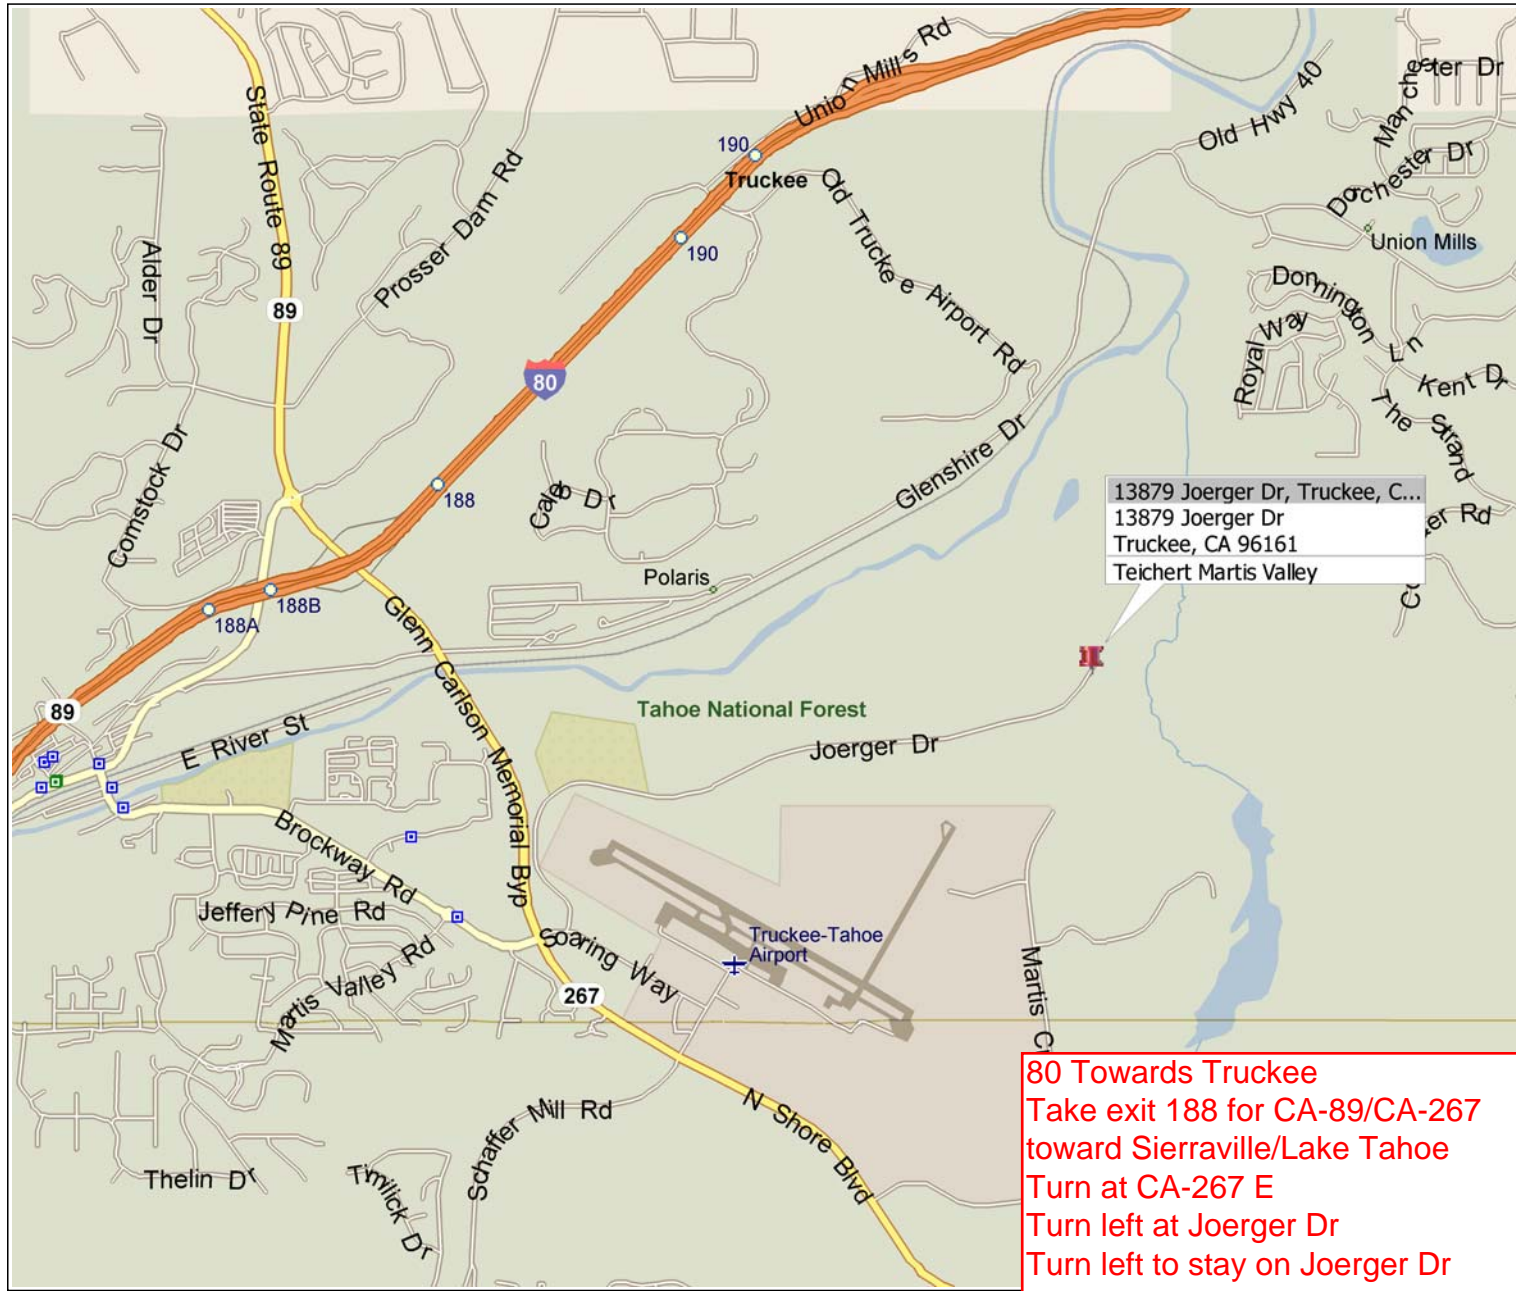

Refer to Website for Teichert Cement Unloading Procedures

Teichert Martis Valley

80 Towards Truckee
Take exit 188 for CA-89/CA-267
toward Sierraville/Lake Tahoe
Turn at CA-267 E
Turn left at Joerger Dr
Turn left to stay on Joerger Dr

OPERATING HOURS:
7AM-3:45PM

. All rights reserved. <http://www.microsoft.com/streets/>
The Data for areas of Canada includes information taken with permission from Canadian authorities, including: © Her Majesty the Queen in Right of Canada, © Queen's Printer for
© 2009 Tele Atlas North America, Inc. All rights reserved. Tele Atlas and Tele Atlas North America are trademarks of Tele Atlas, Inc. © 2009 by Applied Geographic Systems. All rights