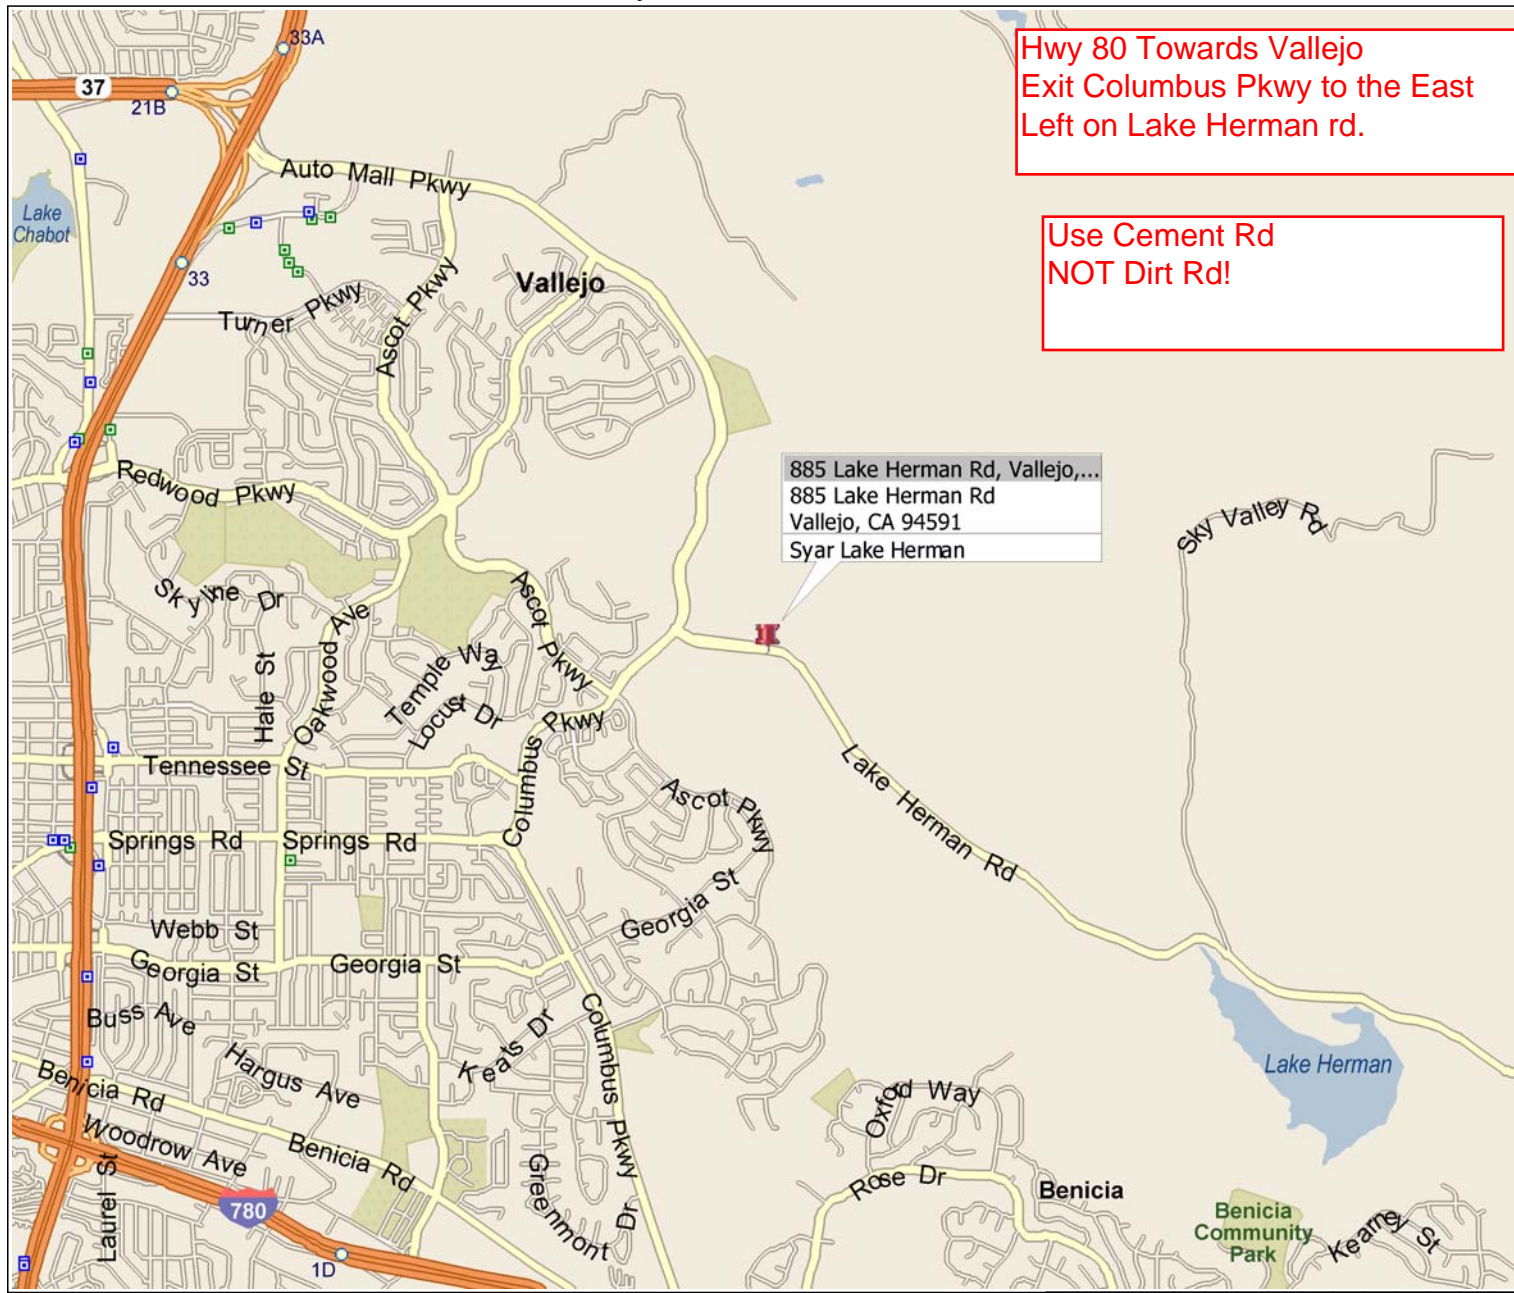

Vallejo

### Syar Lake Herman

Hwy 80 Towards Vallejo  
 Exit Columbus Pkwy to the East  
 Left on Lake Herman rd.

Use Cement Rd  
 NOT Dirt Rd!

885 Lake Herman Rd, Vallejo,...  
 885 Lake Herman Rd  
 Vallejo, CA 94591  
 Syar Lake Herman

**OPERATING HOURS:**  
**6AM-3PM**

nd/or its suppliers. All rights reserved. <http://www.microsoft.com/streets/>  
 rights reserved. The Data for areas of Canada includes information taken with permission from Canadian authorities, including: © Her Majesty the Queen in Right of Canada, © Queen's Printer for  
 marks of NAVTEQ. © 2009 Tele Atlas North America, Inc. All rights reserved. Tele Atlas and Tele Atlas North America are trademarks of Tele Atlas, Inc. © 2009 by Applied Geographic Systems. All rights