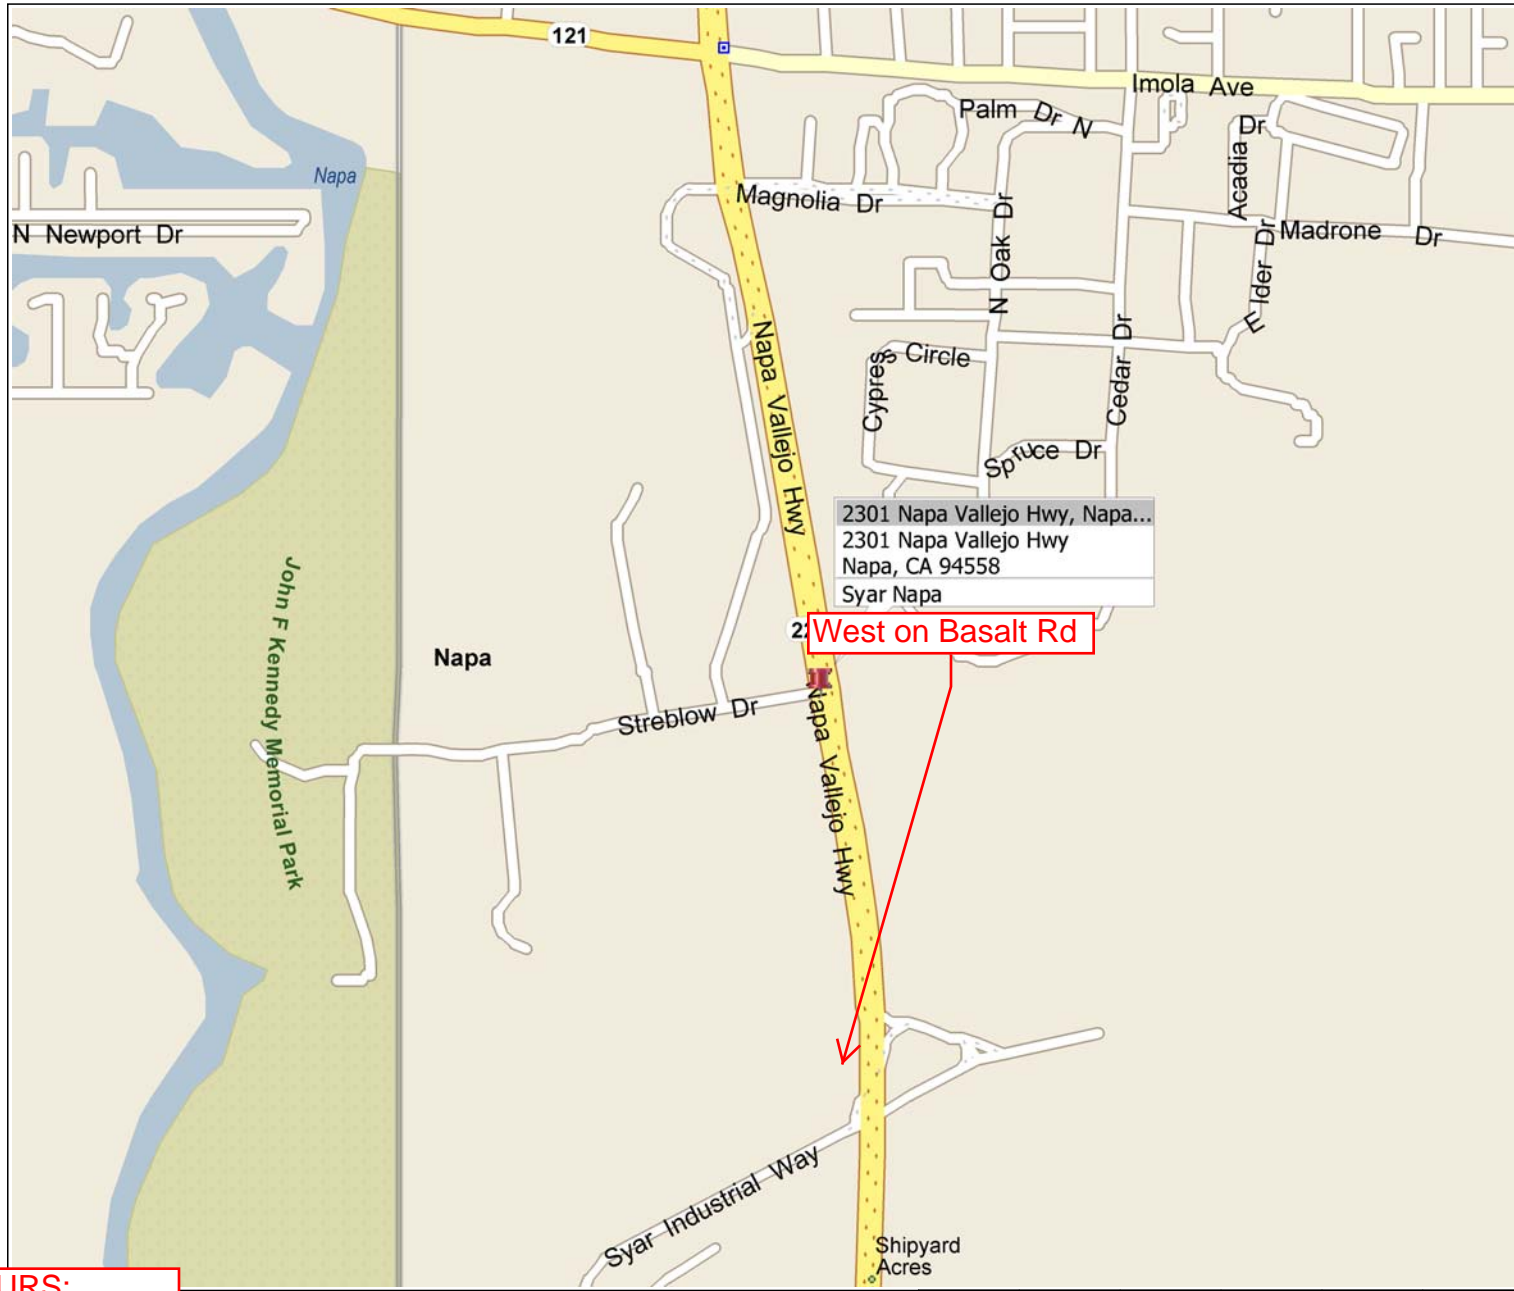

Syar Napa

2301 Napa Vallejo Hwy, Napa...
2301 Napa Vallejo Hwy
Napa, CA 94558
Syar Napa

West on Basalt Rd

OPERATING HOURS:
7AM-330PM

and/or its suppliers. All rights reserved. <http://www.microsoft.com/streets/>
All rights reserved. The Data for areas of Canada includes information taken with permission from Canadian authorities, including: © Her Majesty the Queen in Right of Canada, © Queen's Printer for
Remarks of NAVTEQ. © 2009 Tele Atlas North America, Inc. All rights reserved. Tele Atlas and Tele Atlas North America are trademarks of Tele Atlas, Inc. © 2009 by Applied Geographic Systems. All rights