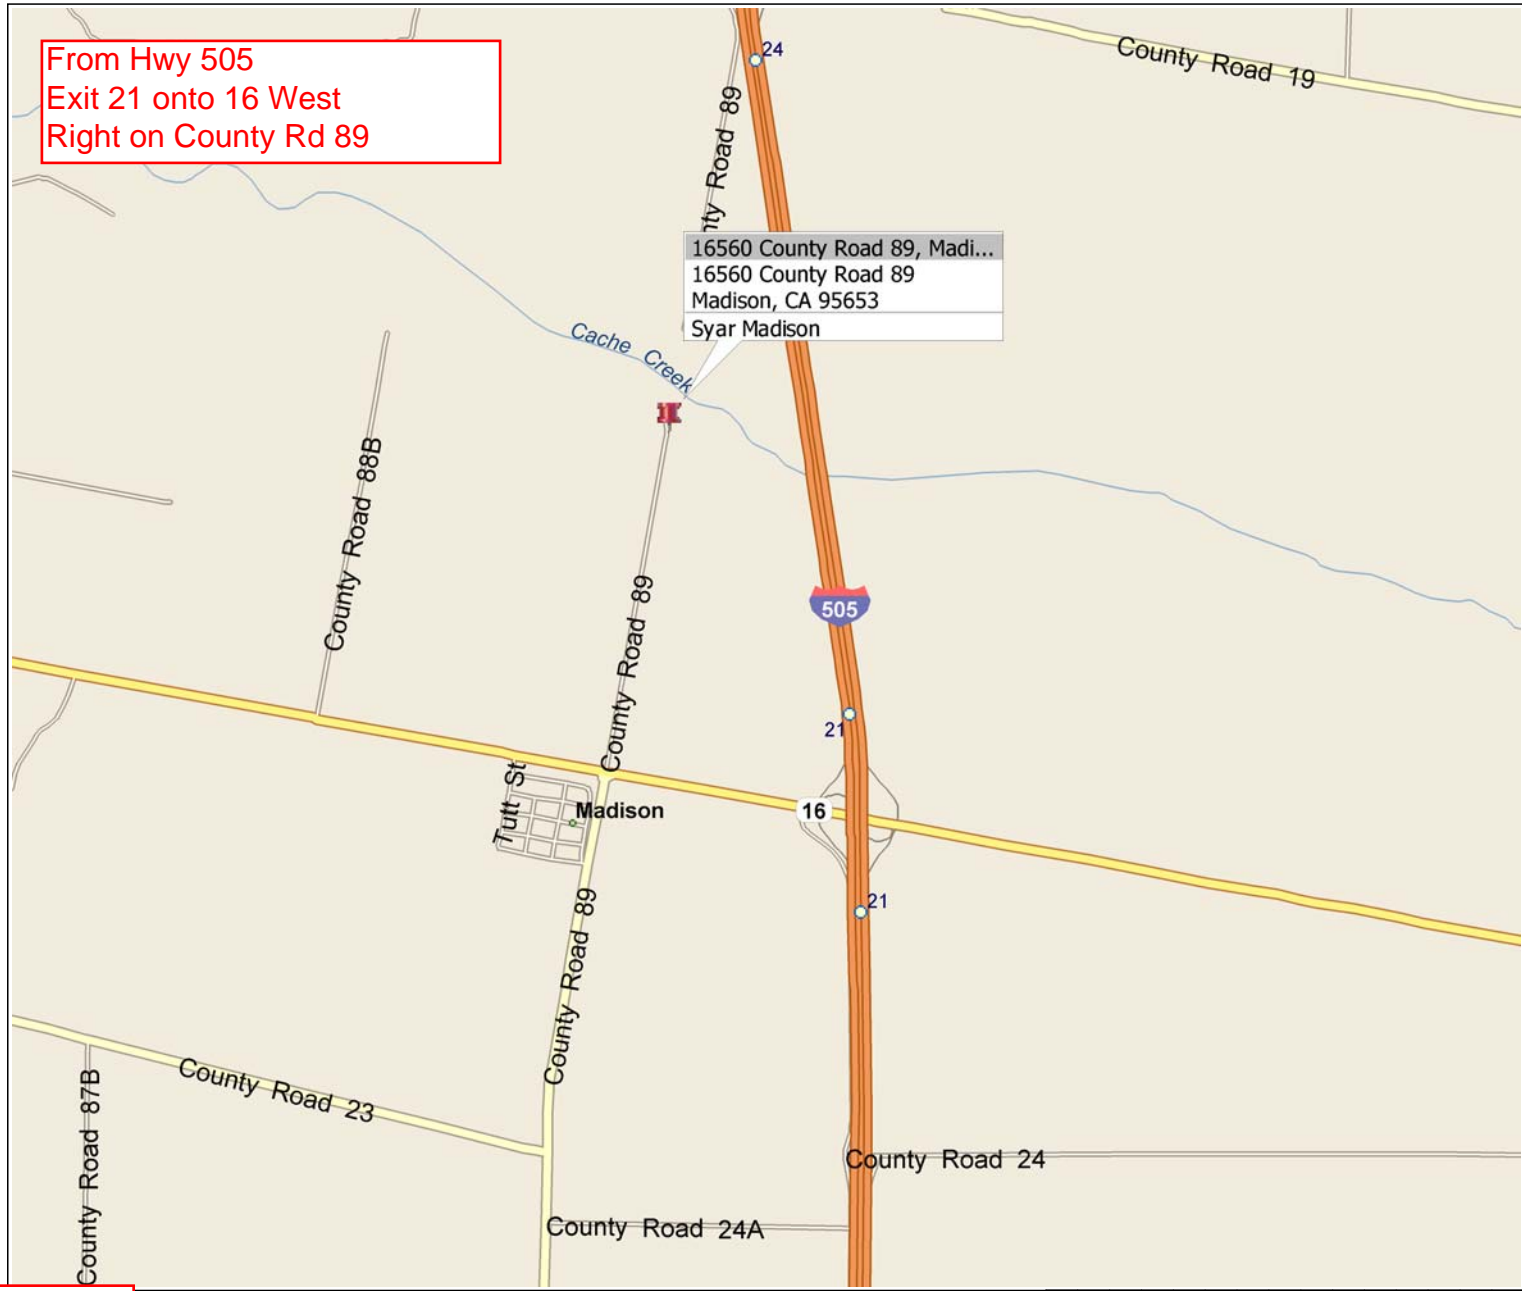

Syar Madison

From Hwy 505
Exit 21 onto 16 West
Right on County Rd 89

16560 County Road 89, Madi...
16560 County Road 89
Madison, CA 95653
Syar Madison

OPERATING HOURS:
7AM-3PM

Information and/or its suppliers. All rights reserved. <http://www.microsoft.com/streets/>
NAVTEQ. All rights reserved. The Data for areas of Canada includes information taken with permission from Canadian authorities, including: © Her Majesty the Queen in Right of Canada, © Queen's Printer for
the trademarks of NAVTEQ. © 2009 Tele Atlas North America, Inc. All rights reserved. Tele Atlas and Tele Atlas North America are trademarks of Tele Atlas, Inc. © 2009 by Applied Geographic Systems. All rights

Traffic More... Map Satellite Earth

Scale House

A

18800

Co Rd 89

Co Rd 89

100 ft