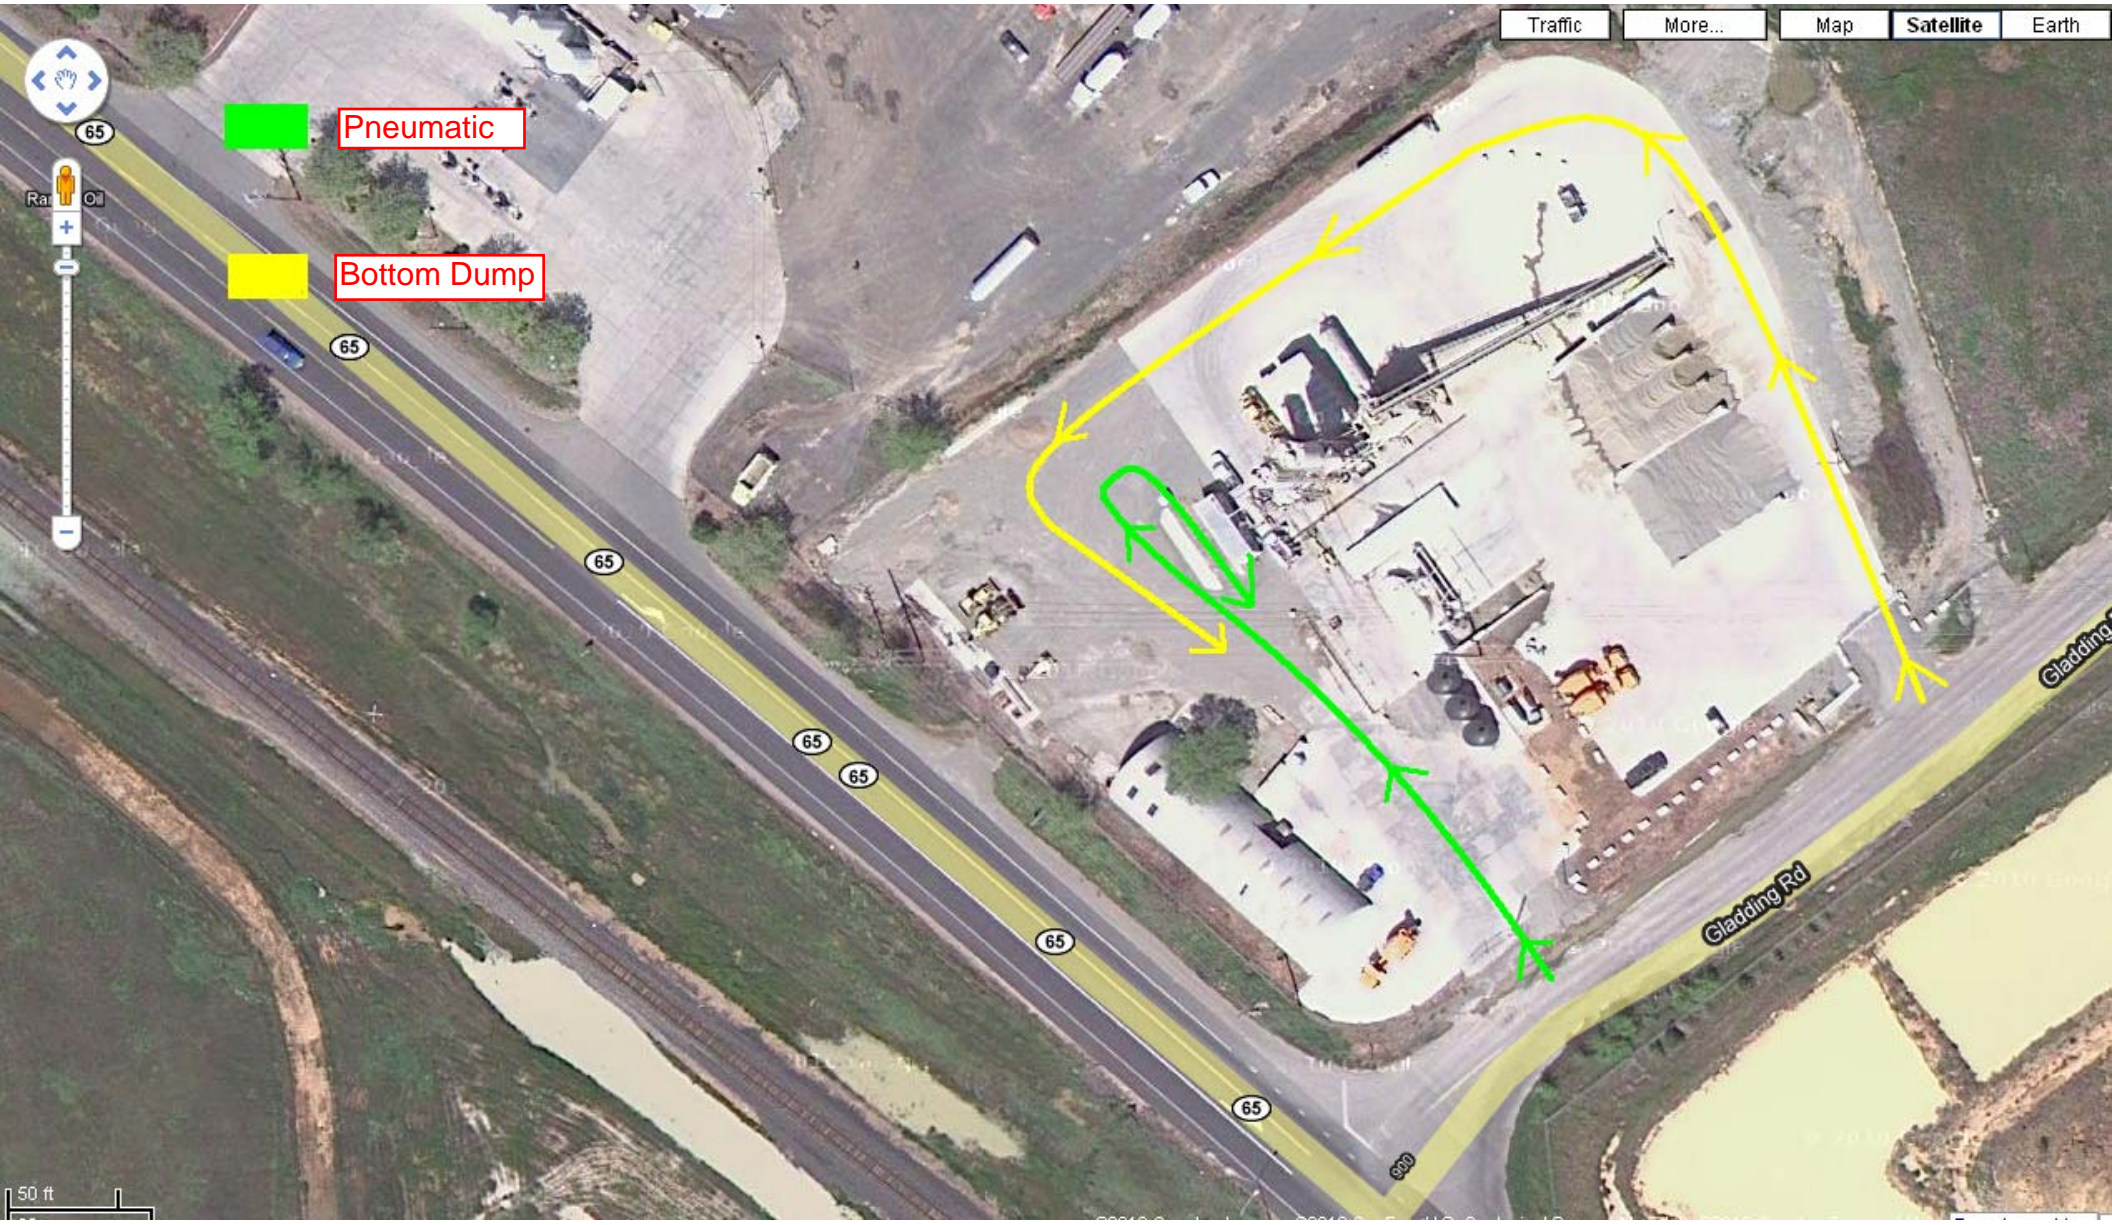

Syar Lincoln

Copyright © and (P) 1988–2009 Microsoft Corporation and/or its suppliers. All rights reserved. <http://www.microsoft.com/streets/>
Certain mapping and direction data © 2009 NAVTEQ. All rights reserved. The Data for areas of Canada includes information taken with permission from Canadian authorities, including: © Her Majesty the Queen in Right of Canada, © Queen's Printer for Ontario. NAVTEQ and NAVTEQ ON BOARD are trademarks of NAVTEQ. © 2009 Tele Atlas North America, Inc. All rights reserved. Tele Atlas and Tele Atlas North America are trademarks of Tele Atlas, Inc. © 2009 by Applied Geographic Systems. All rights reserved.

Pneumatic

Bottom Dump

Traffic

More...

Map

Satellite

Earth

50 ft

65

65

65

65

65

65

65

800