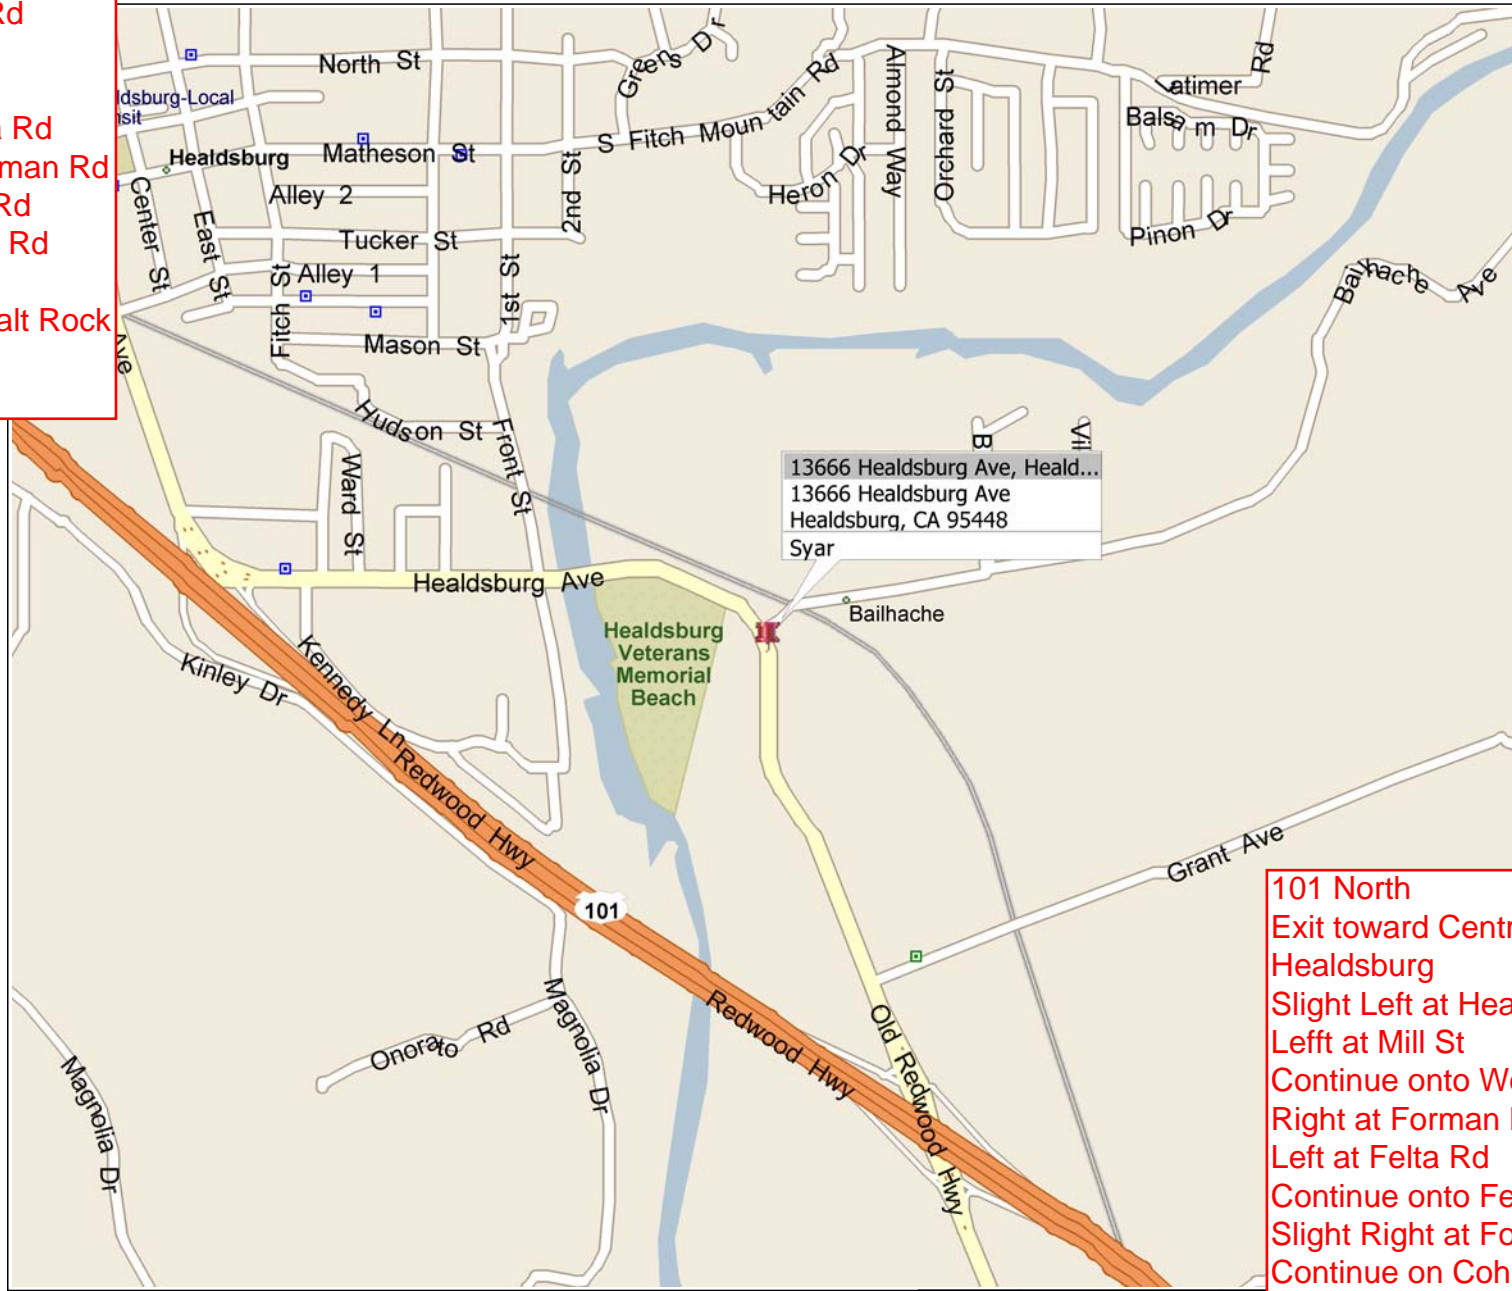

Syar Healdsburg

13666 Healdsburg Ave, Heald...
13666 Healdsburg Ave
Healdsburg, CA 95448
Syar

101 South
Westside Rd exit Toward
Guerneville
Right at Westside Rd
Right at Forman Ln
Left at Felta Rd
Continue onto Felta Rd
Slight Right at Foreman Rd
Continue on Cohn Rd
Left toward Skinner Rd
Magnolia
Continue on to Basalt Rock
Company Rd

101 North
Exit toward Central
Healdsburg
Slight Left at Healdsburg Ave
Left at Mill St
Continue onto Westside Rd
Right at Forman Ln
Left at Felta Rd
Continue onto Felta Rd
Slight Right at Foreman Rd
Continue on Cohn Rd
Left toward Skinner Rd
Magnolia
Continue on to Basalt Rock
Company Rd

OPERATING HOURS:
7AM-3:30PM

Suppliers. All rights reserved. <http://www.microsoft.com/streets/>
served. The Data for areas of Canada includes information taken with permission from Canadian authorities, including: © Her Majesty the Queen
© 2009 Tele Atlas North America, Inc. All rights reserved. Tele Atlas and Tele Atlas North America are trademarks of Tele Atlas, Inc.