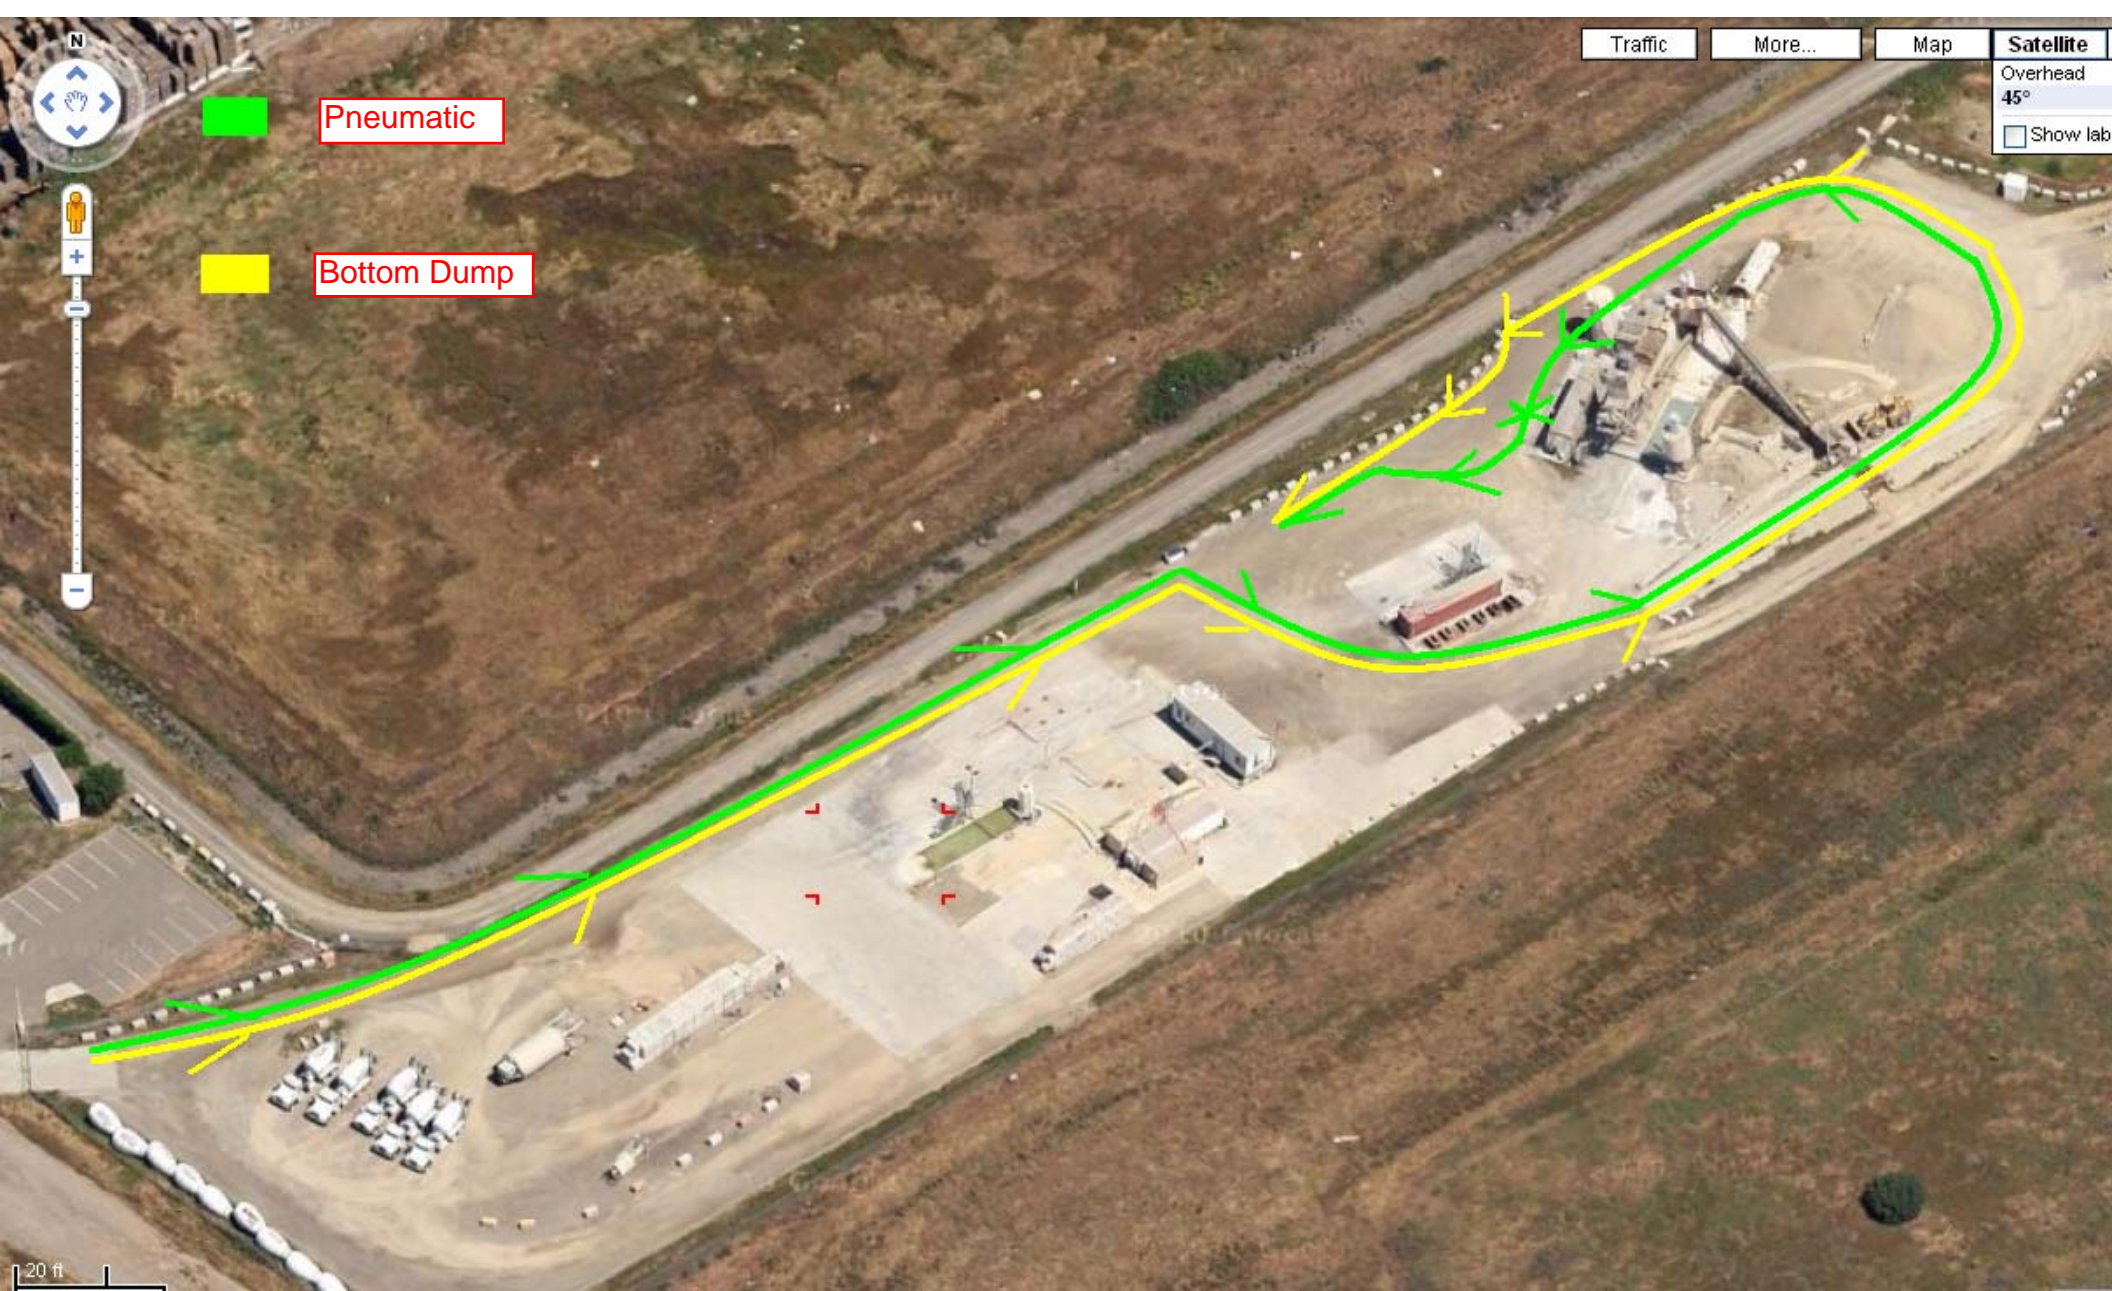

Syar Elk Grove

Svar Elk Grove
9228 Survey Rd
Elk Grove, CA 95624
exit 284

9248 Survey Rd, Elk Grove, CA, United States
Address is approximate

Survey Rd

© 2010 Google | Report a problem

Pneumatic

Bottom Dump

Traffic

More...

Map

Satellite

Overhead
45°

Show lab

20 ft