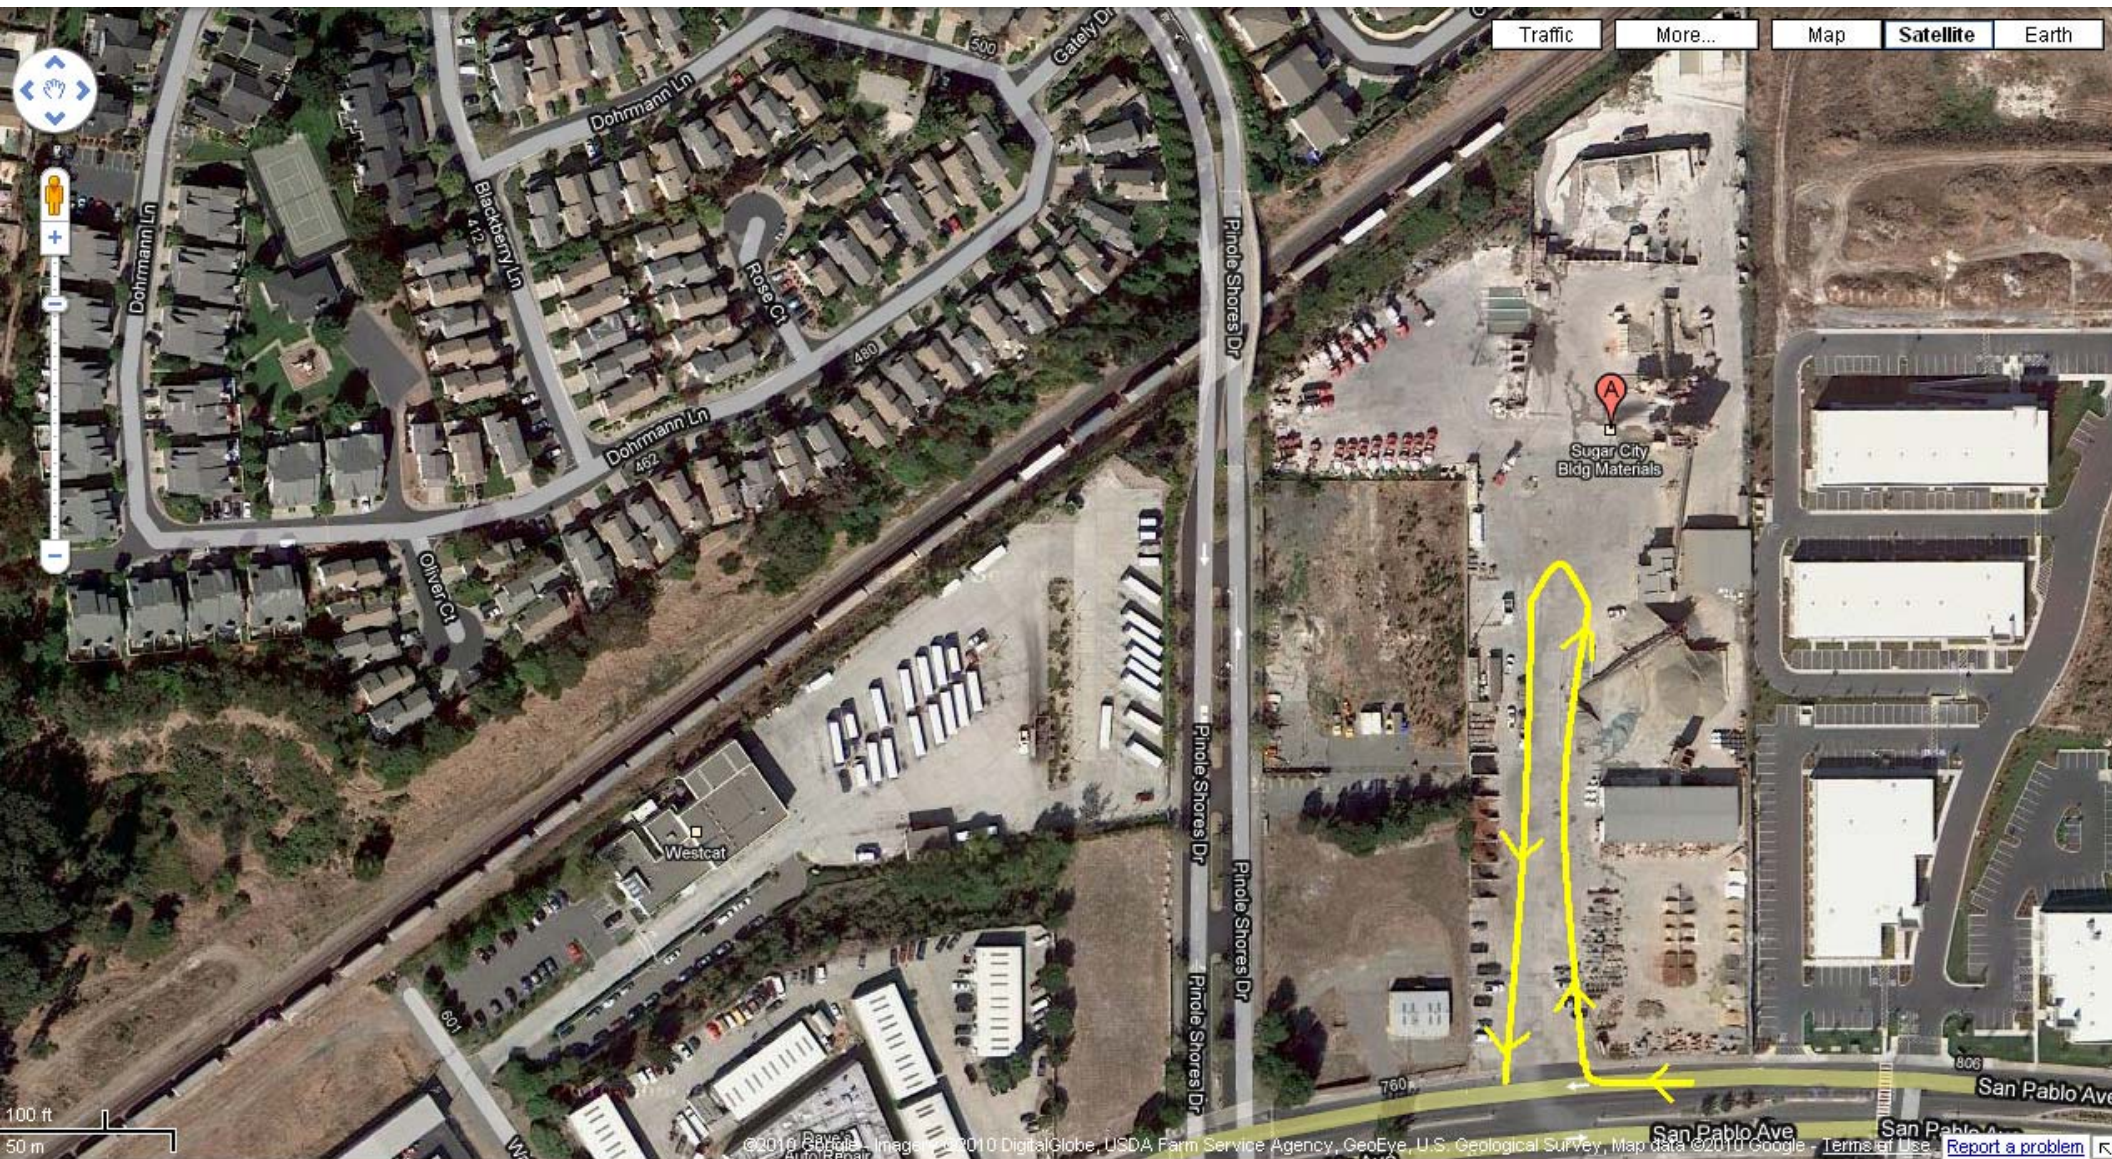

800 San Pablo Ave, Pinole, CA, United States
Address is approximate

Traffic

More...

Map

Satellite

Earth

Sugar City
Bldg Materials

Westcat

San Pablo Ave

San Pablo Ave

San Pablo Ave

© 2010 Google - Images © 2010 DigitalGlobe, USDA Farm Service Agency, GeoEye, U.S. Geological Survey, Map data © 2010 Google - Terms of Use [Report a problem](#)