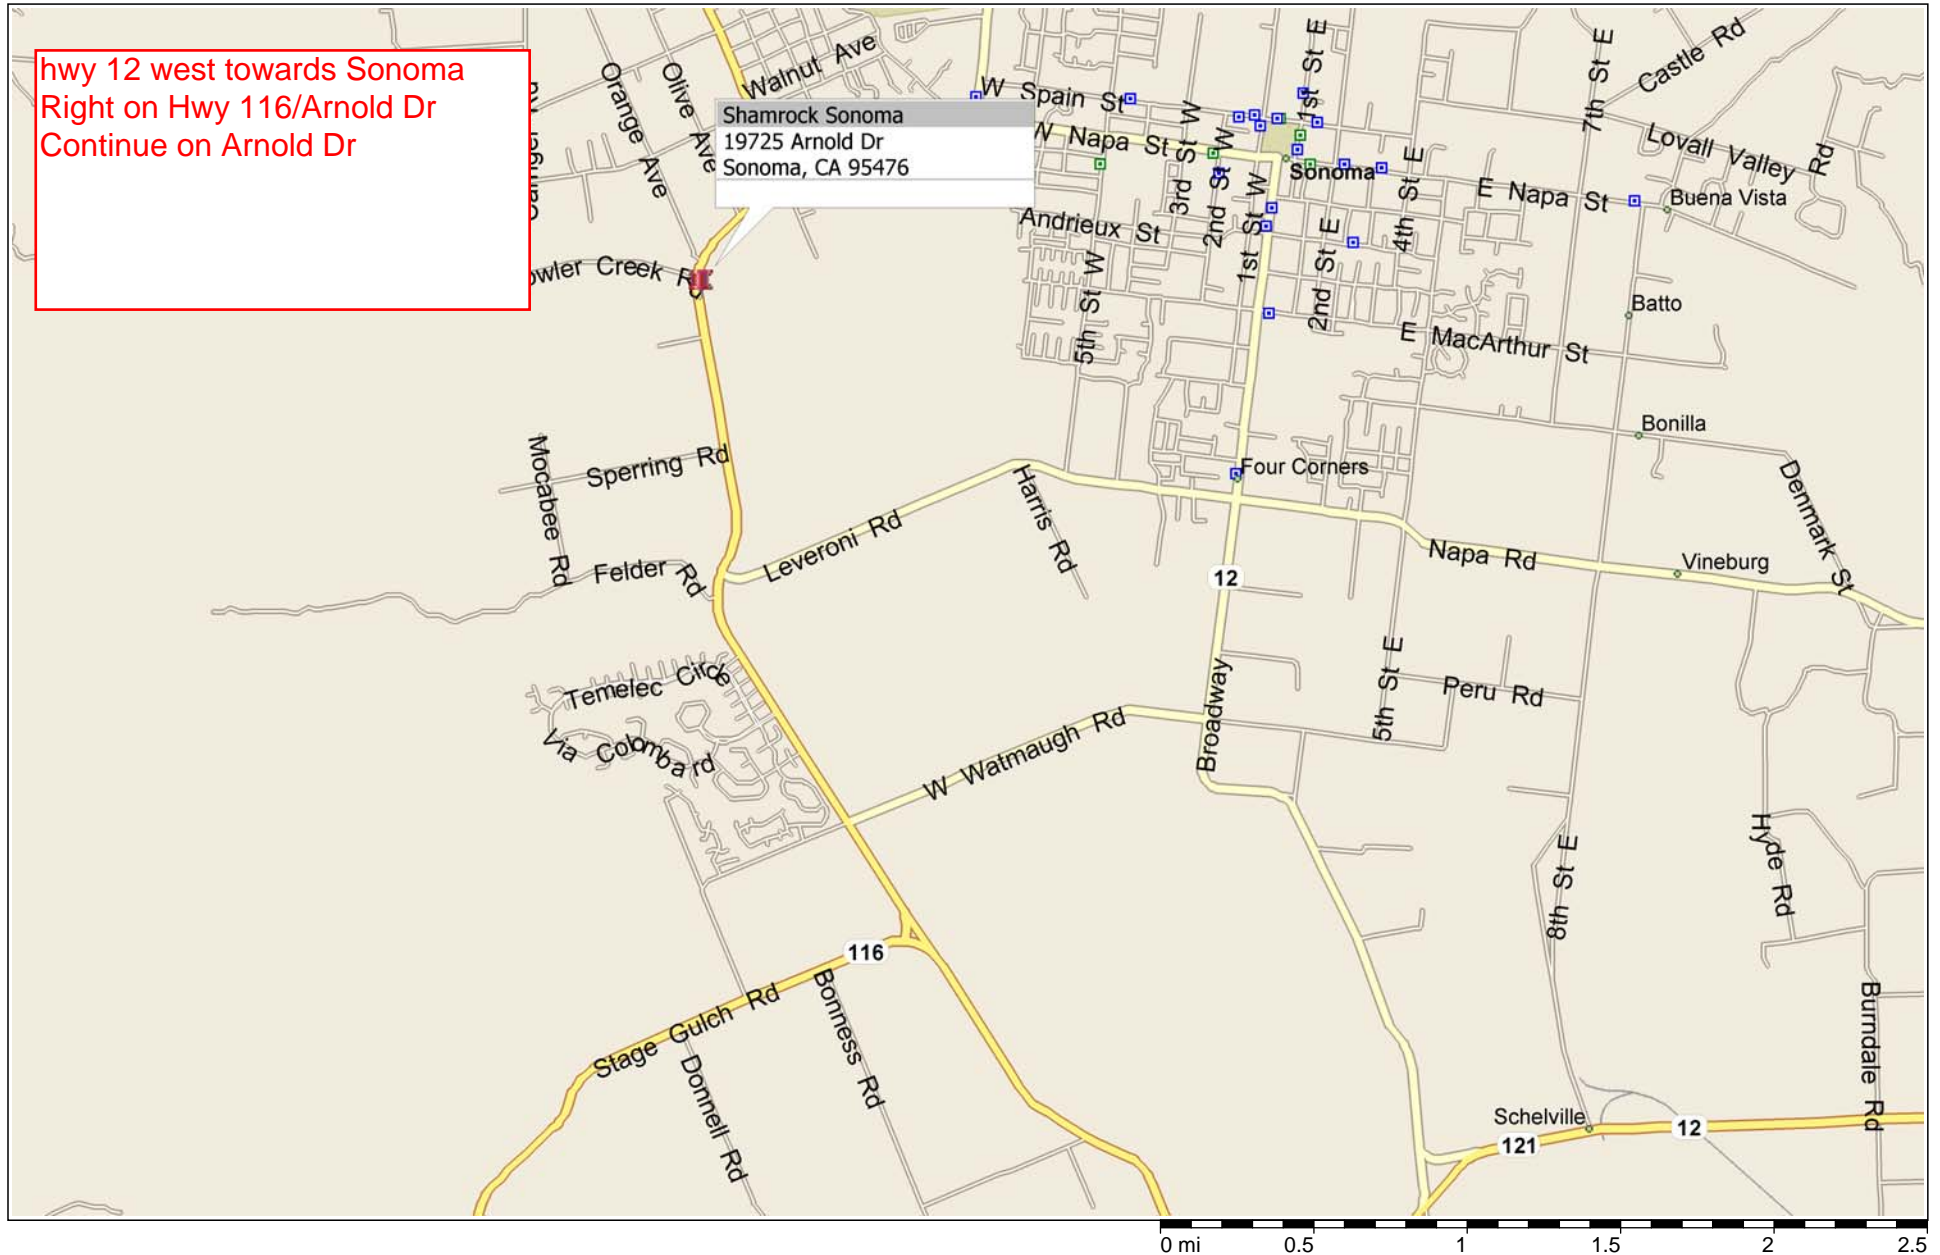

Shamrock Sonoma

hwy 12 west towards Sonoma
Right on Hwy 116/Arnold Dr
Continue on Arnold Dr

Shamrock Sonoma
19725 Arnold Dr
Sonoma, CA 95476

1200

19744

Arnold Dr

Arnold Dr

50 ft