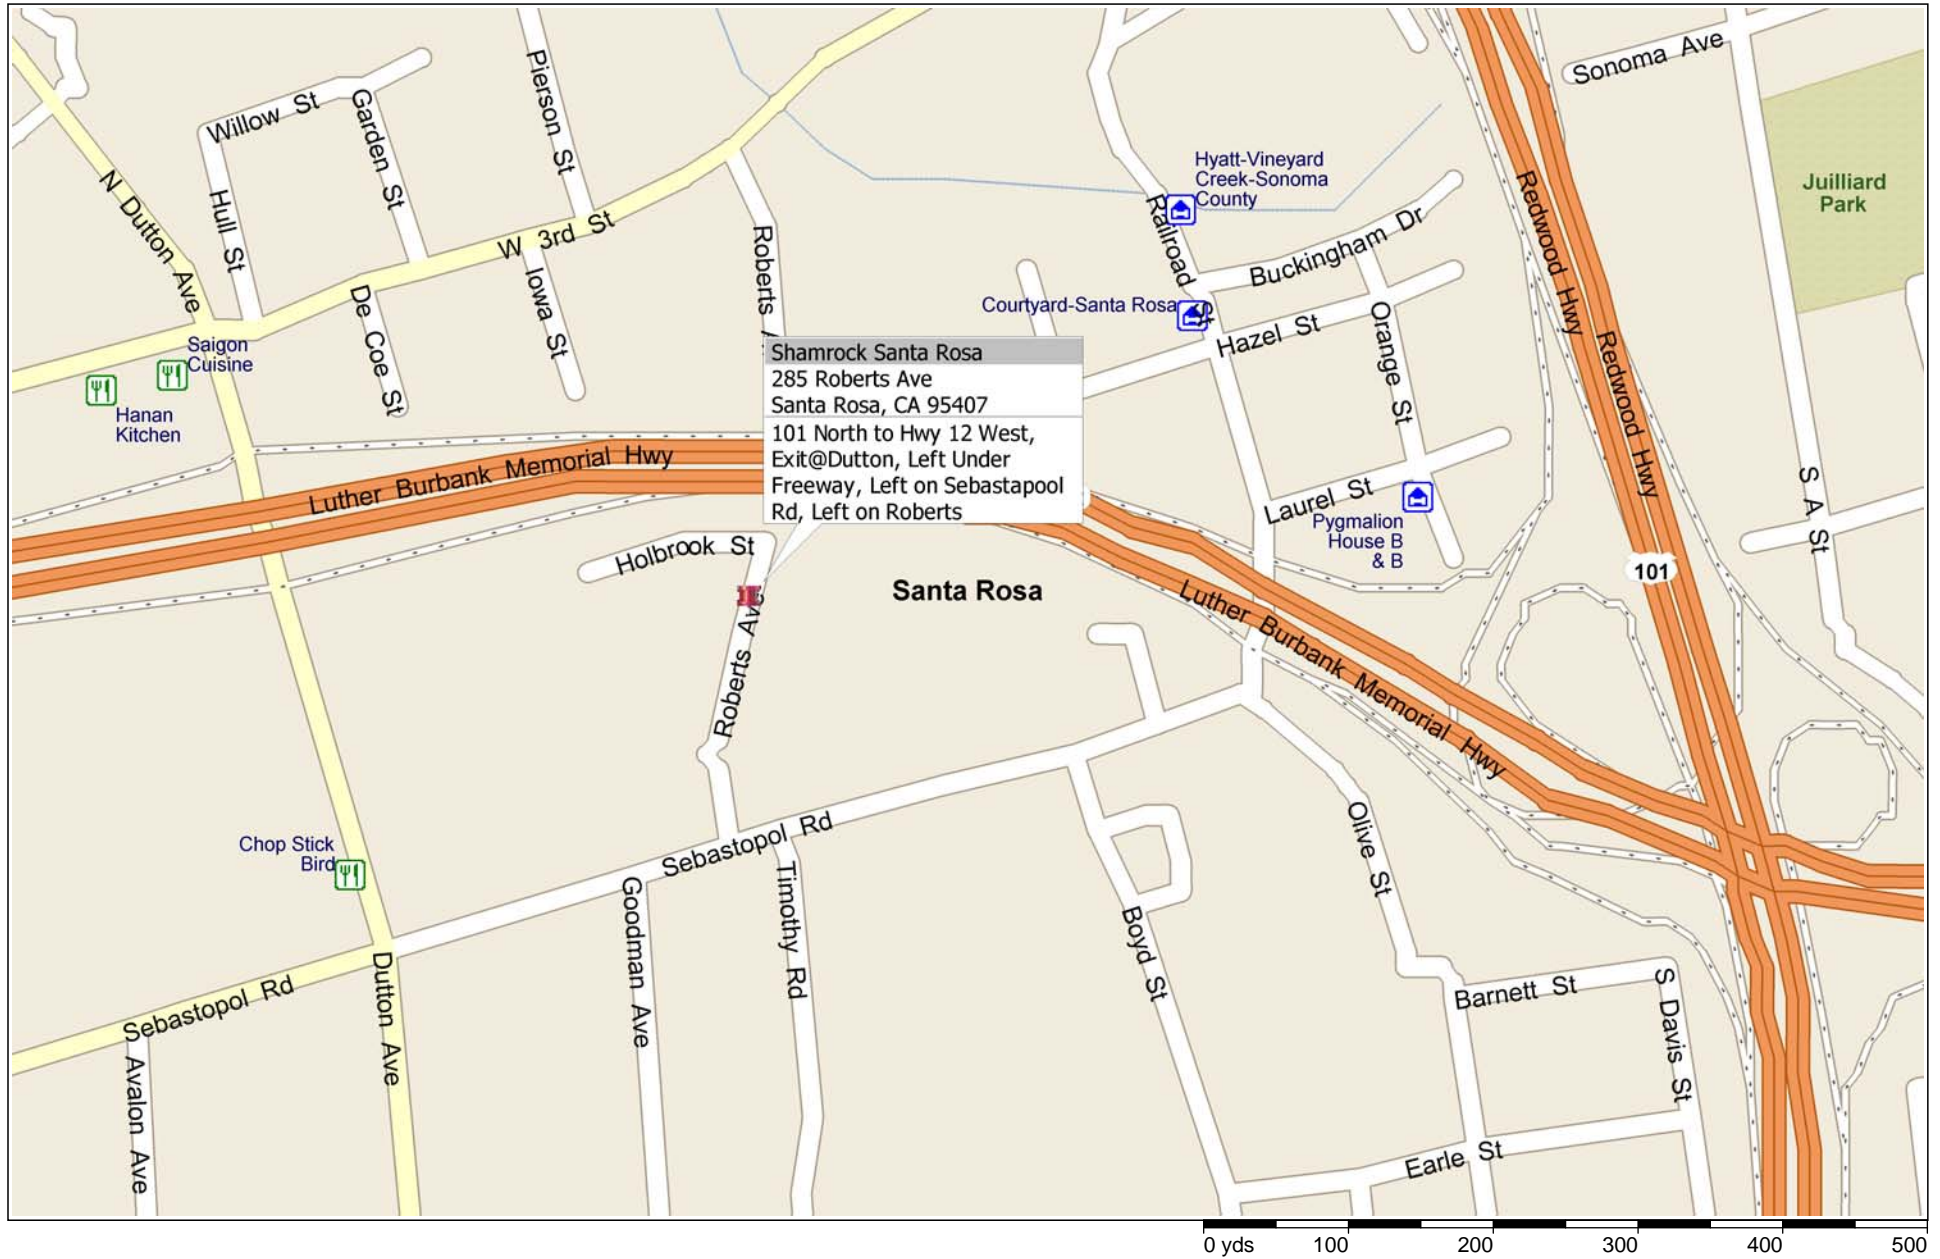

Shamrock Santa Rosa

50 ft

- Traffic
- More...
- Map
- Satellite
- Earth

Roberts Ave
285

American Video Systems

Santa Rosa Welding

Joe Rodota Trail

Roberts Ave
274

Joe Rodota Trail

Joe Rodota Trail

Roberts Ave

Hartley Installations

Sonoma County Democratic Party