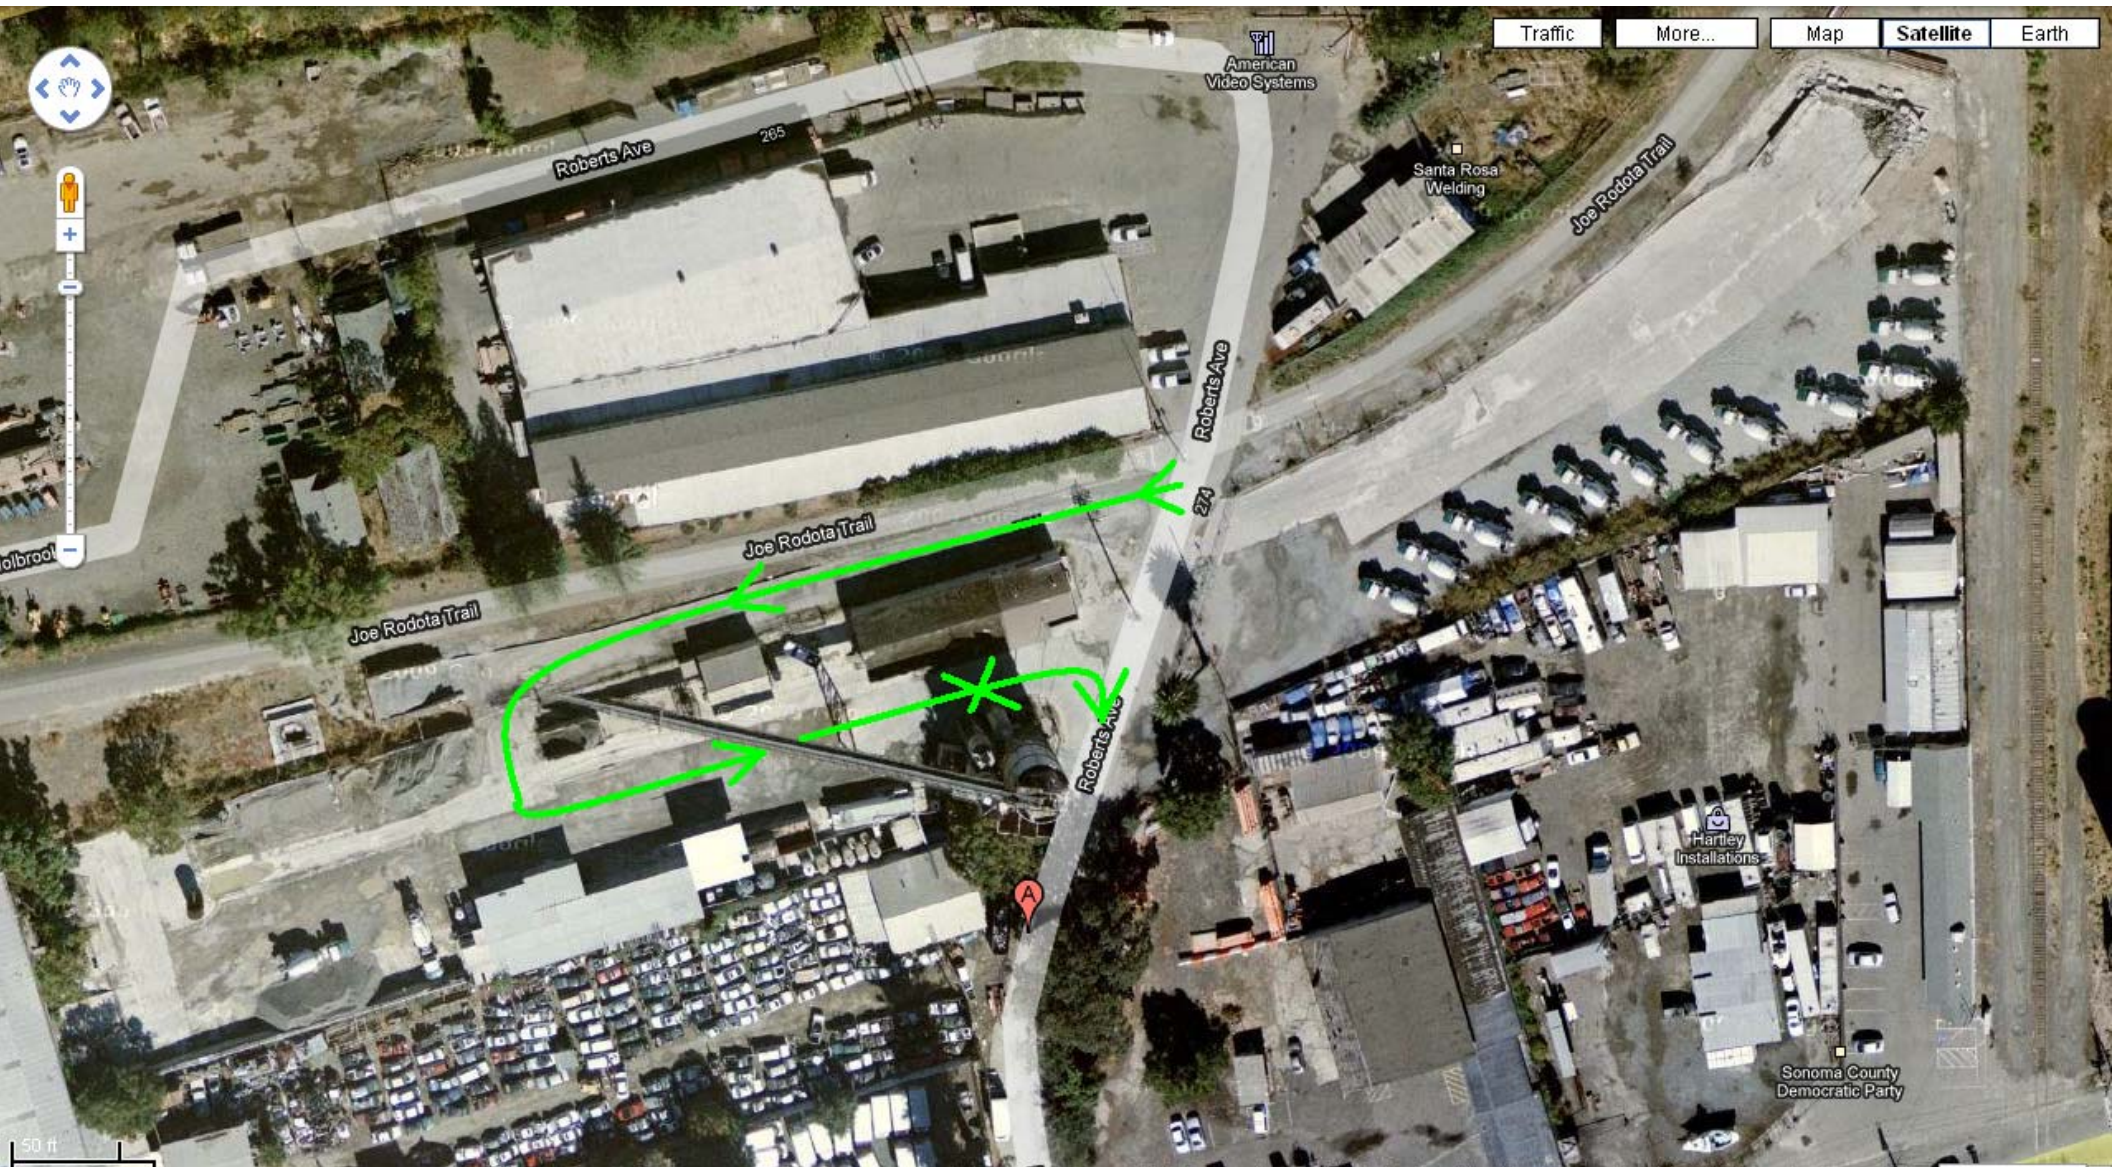

Shamrock Santa Rosa

50 ft

- Traffic
- More...
- Map
- Satellite
- Earth

Roberts Ave
285

American Video Systems

Santa Rosa Welding

Joe Rodota Trail

Roberts Ave
274

Joe Rodota Trail

Joe Rodota Trail

Roberts Ave

Hartley Installations

Sonoma County Democratic Party