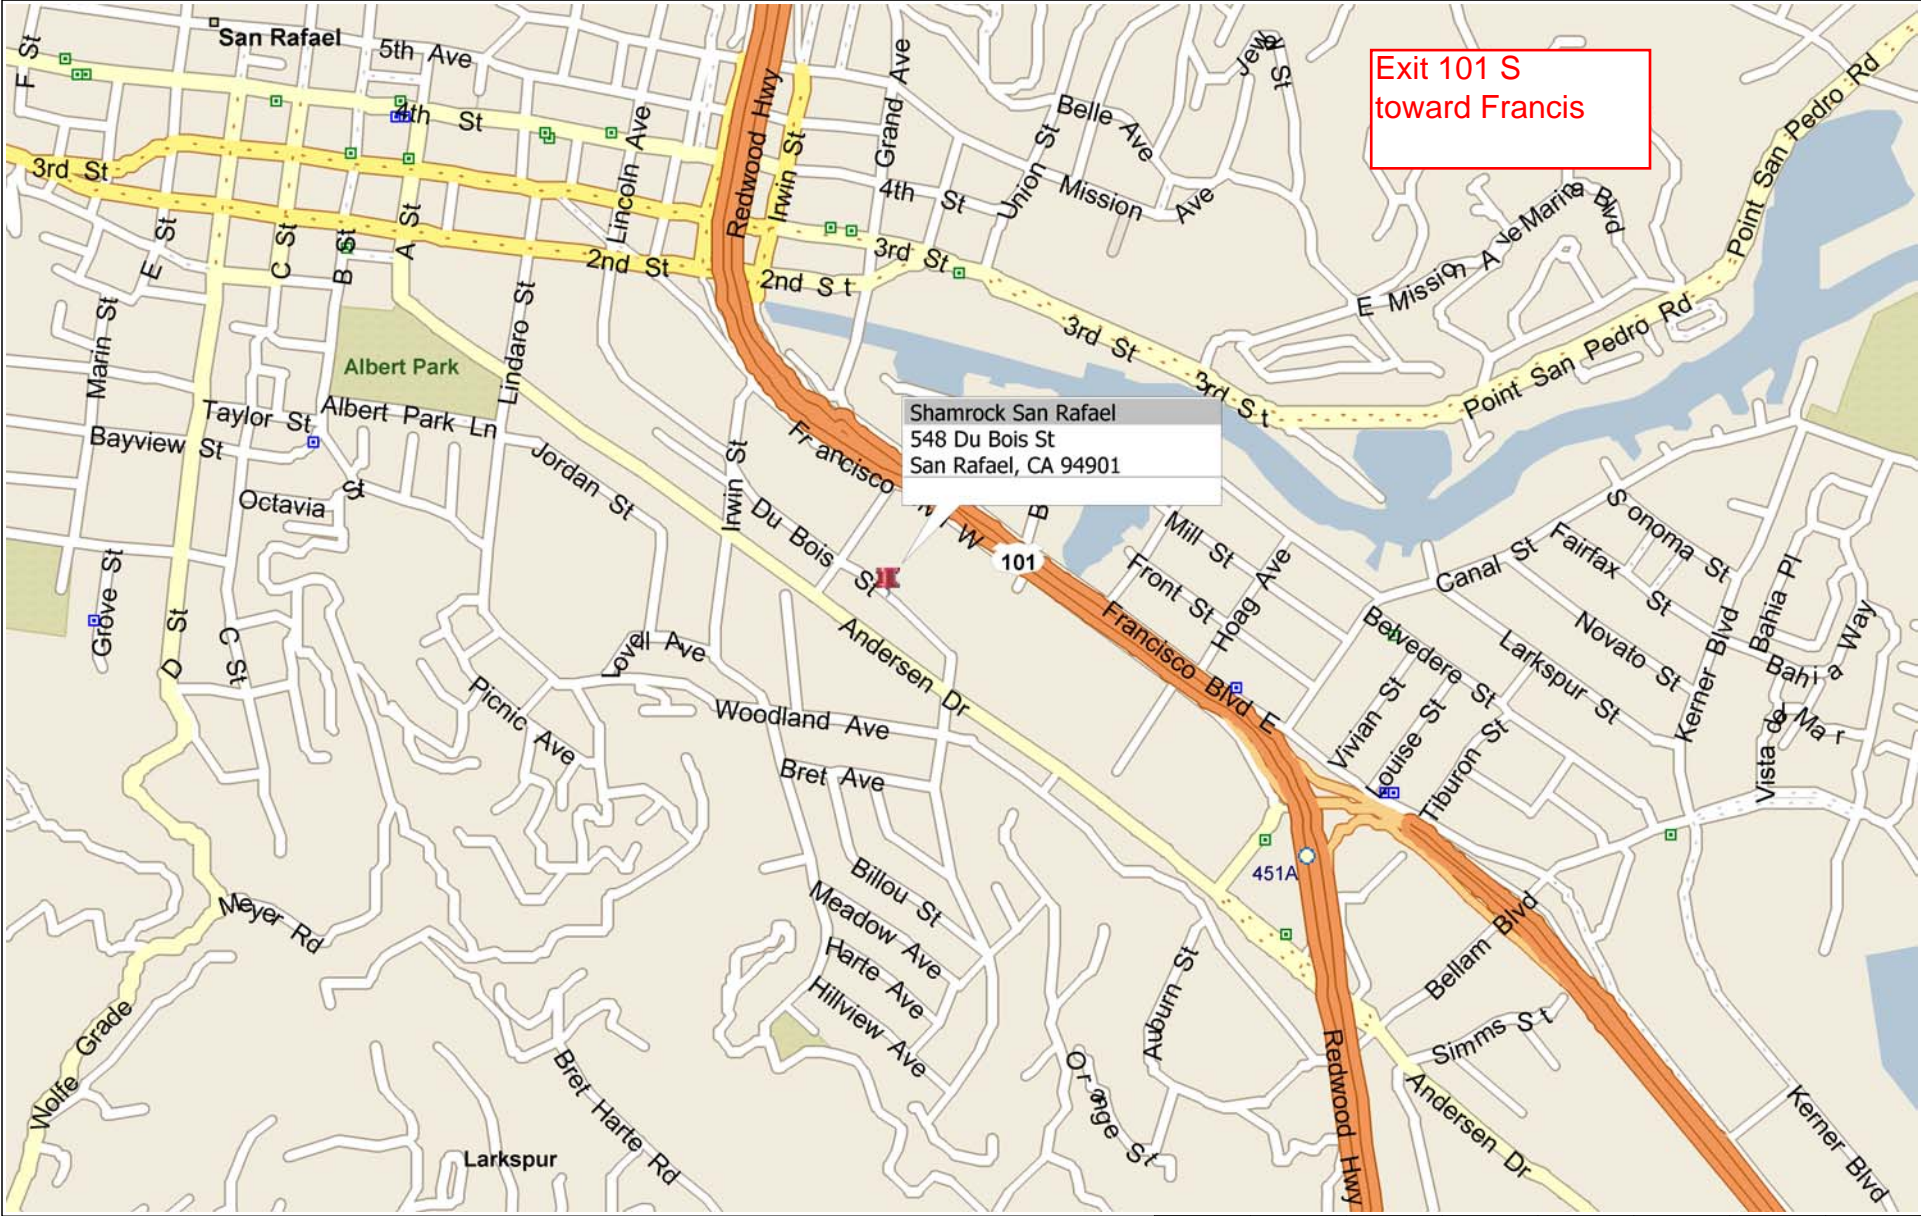

Shamrock San Rafael

Exit 101 S
toward Francis

Shamrock San Rafael
548 Du Bois St
San Rafael, CA 94901

OPERATING HOURS:
6:30AM-5PM

0 mi 0.2 0.4 0.6 0.8

© Corporation and/or its suppliers. All rights reserved. <http://www.microsoft.com/streets/>
© 1999 NAVTEQ. All rights reserved. The Data for areas of Canada includes information taken with permission from Canadian authorities, including: © Her Majesty the Queen in Right of Canada, © Queen's Printer for Canada.
Microsoft, Windows, and the Windows logo are trademarks of Microsoft Corporation in the United States and/or other countries.
RD are trademarks of NAVTEQ. © 2009 Tele Atlas North America, Inc. All rights reserved. Tele Atlas and Tele Atlas North America are trademarks of Tele Atlas, Inc. © 2009 by Applied Geographic Systems. All rights reserved.