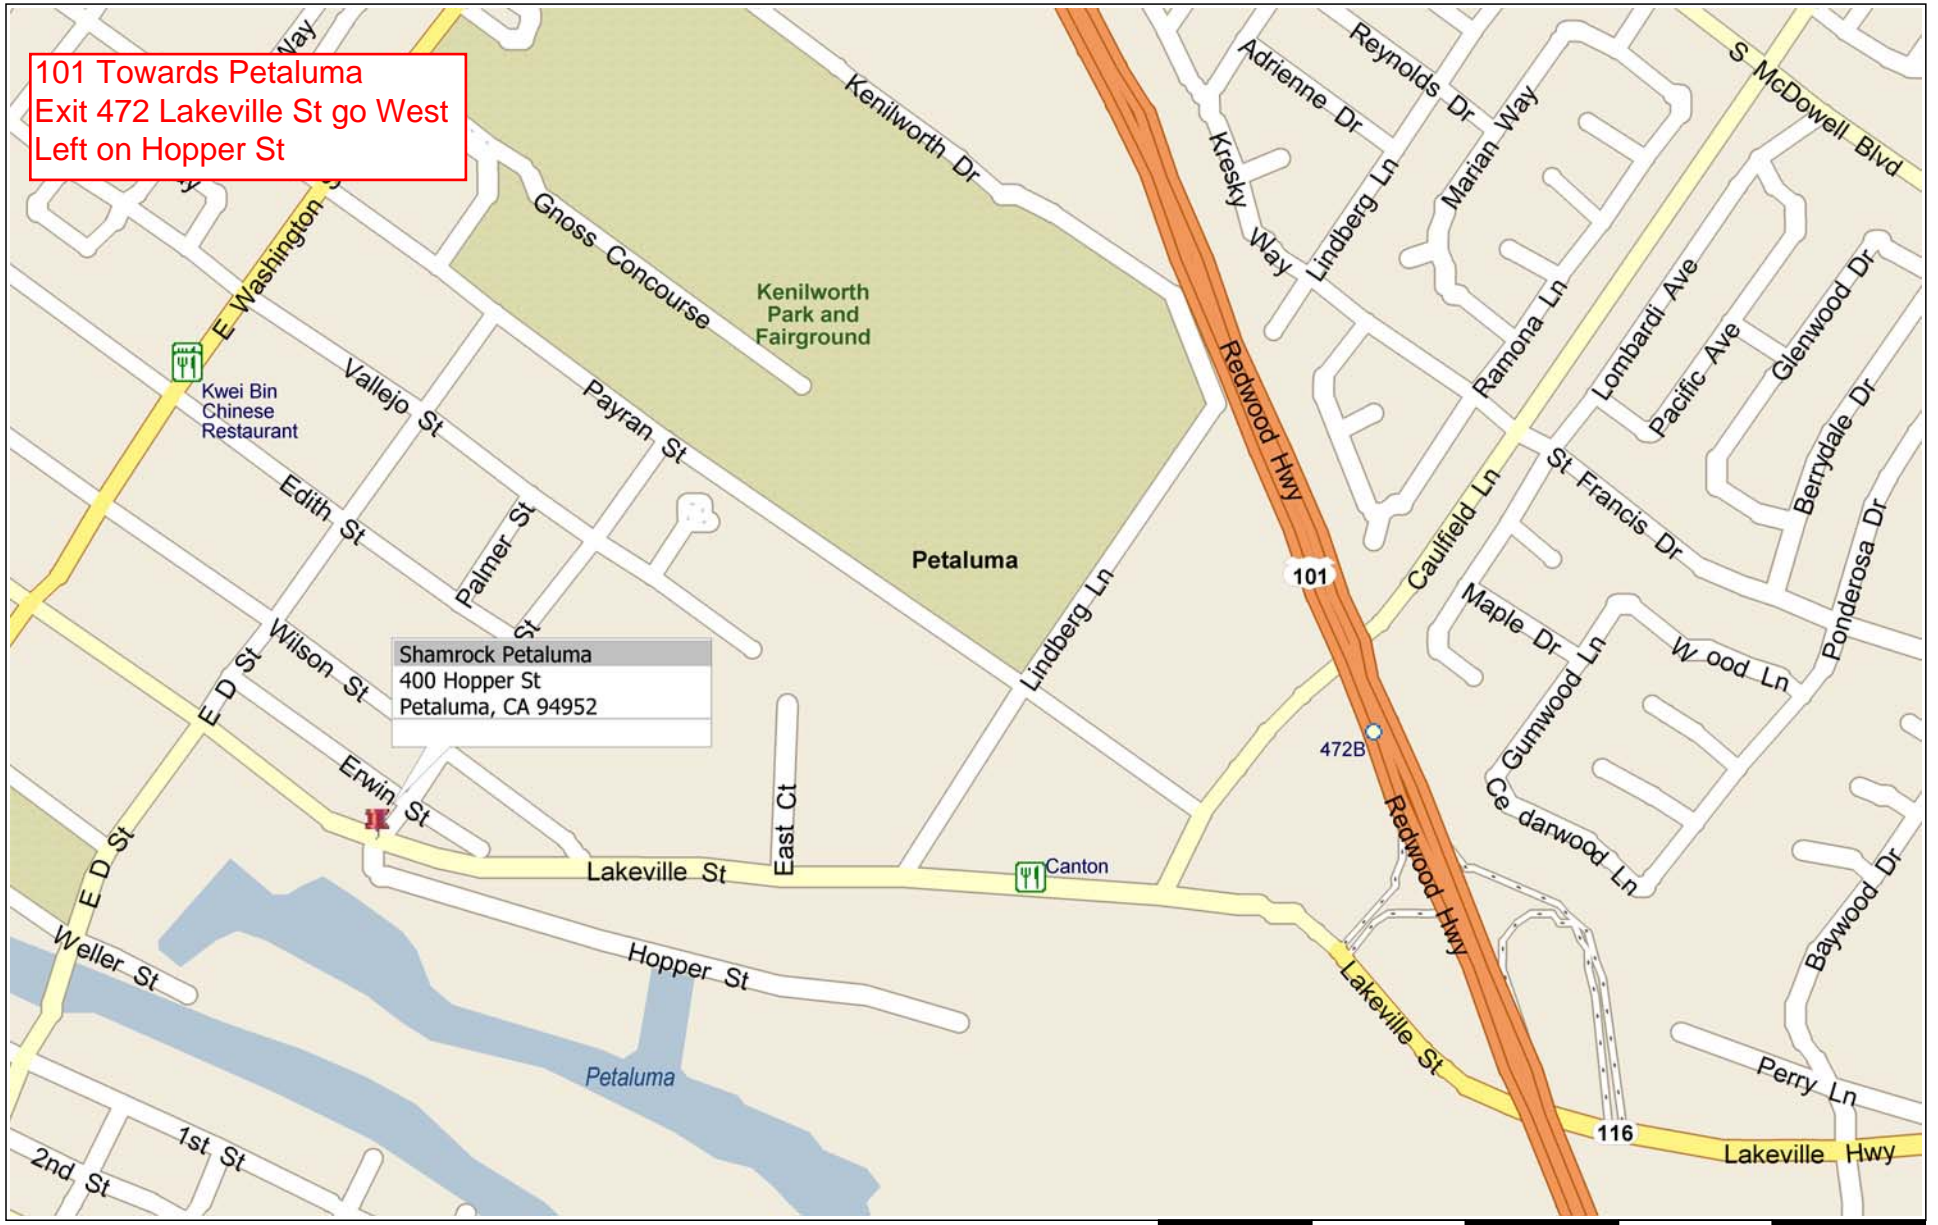

Shamrock Petaluma

101 Towards Petaluma
Exit 472 Lakeville St go West
Left on Hopper St

Shamrock Petaluma
400 Hopper St
Petaluma, CA 94952

OPERATING HOURS:
6:30AM-3PM

and/or its suppliers. All rights reserved. <http://www.microsoft.com/streets/>
All rights reserved. The Data for areas of Canada includes information taken with permission from Canadian authorities, including: © Her Majesty the Queen in Right of Canada, © Queen's Printer for
emarks of NAVTEQ. © 2009 Tele Atlas North America, Inc. All rights reserved. Tele Atlas and Tele Atlas North America are trademarks of Tele Atlas, Inc. © 2009 by Applied Geographic Systems. All rights

Traffic More... Map Satellite Earth

Adobe Creek Funeral Home
All Test Smog Center

Brandner Veterinary Hospital

Lolita's Market

Sportbike Dynamics

M Maselli & Sons

Lakeville St 400

Lakeville St

Lakeville St

Lakeville St

Blinds Direct

Abbey Carpet

Touchless Car Wash

4.3

Hopper St

Hopper St