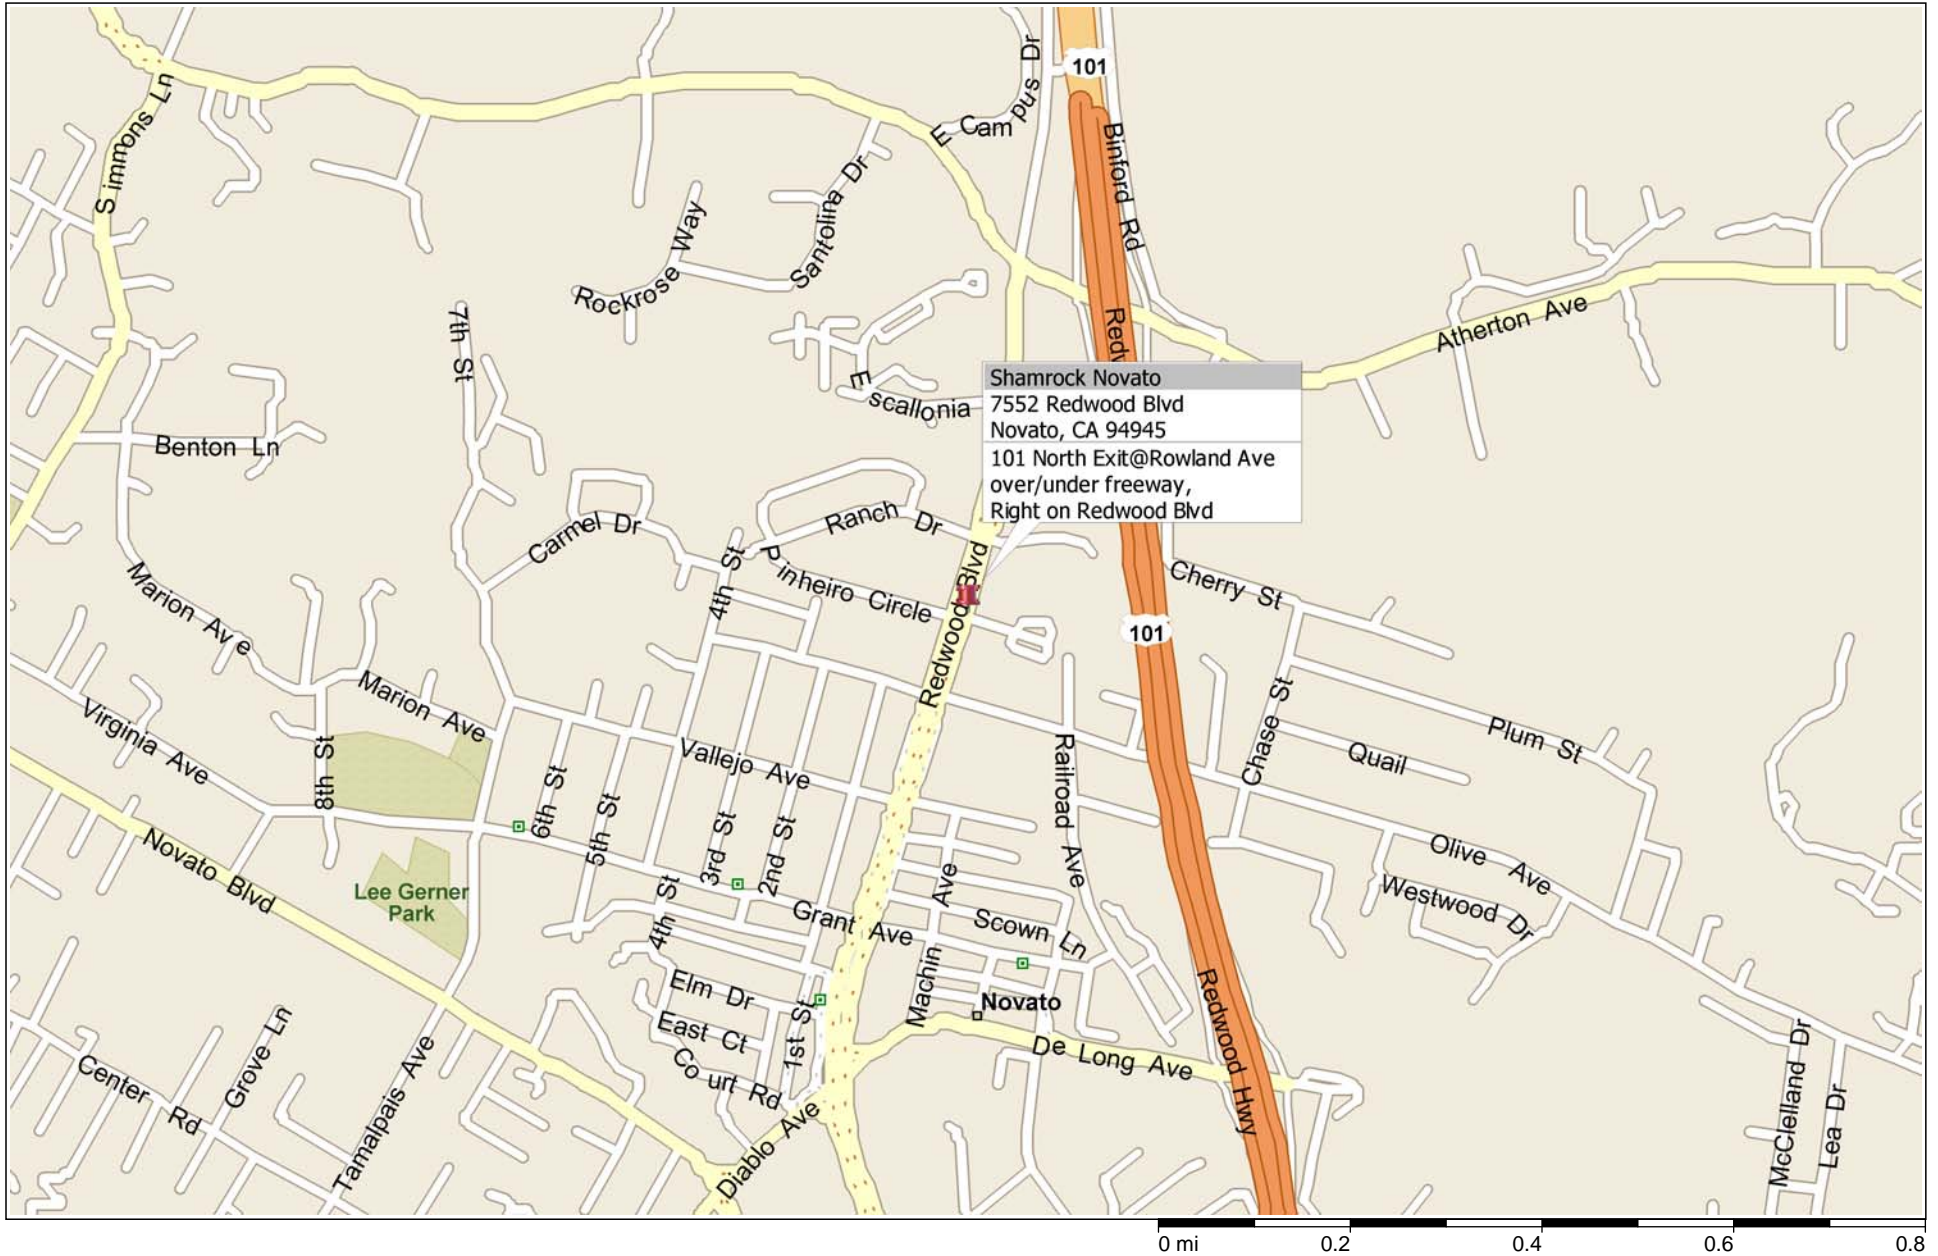

# Shamrock Novato

**OPERATING HOURS:**  
**6AM-4PM**

d/or its suppliers. All rights reserved. <http://www.microsoft.com/streets/>  
rights reserved. The Data for areas of Canada includes information taken with permission from Canadian authorities, including: © Her Majesty the Queen in Right of Canada, © Queen's Printer for  
arks of NAVTEQ. © 2009 Tele Atlas North America, Inc. All rights reserved. Tele Atlas and Tele Atlas North America are trademarks of Tele Atlas, Inc. © 2009 by Applied Geographic Systems. All rights

Traffic

More...

Map

Satellite

Earth

Mann Karting

North Mar Water Dist

Shamrock Materials

Redwood Blvd

Redwood Blvd

Redwood Blvd

Redwood Blvd

N Redwood Dr

N Redwood Dr

Ranch Dr

Ranch Dr

Golden Gate Pl

Golden Gate Pl

7549

7332

50 ft