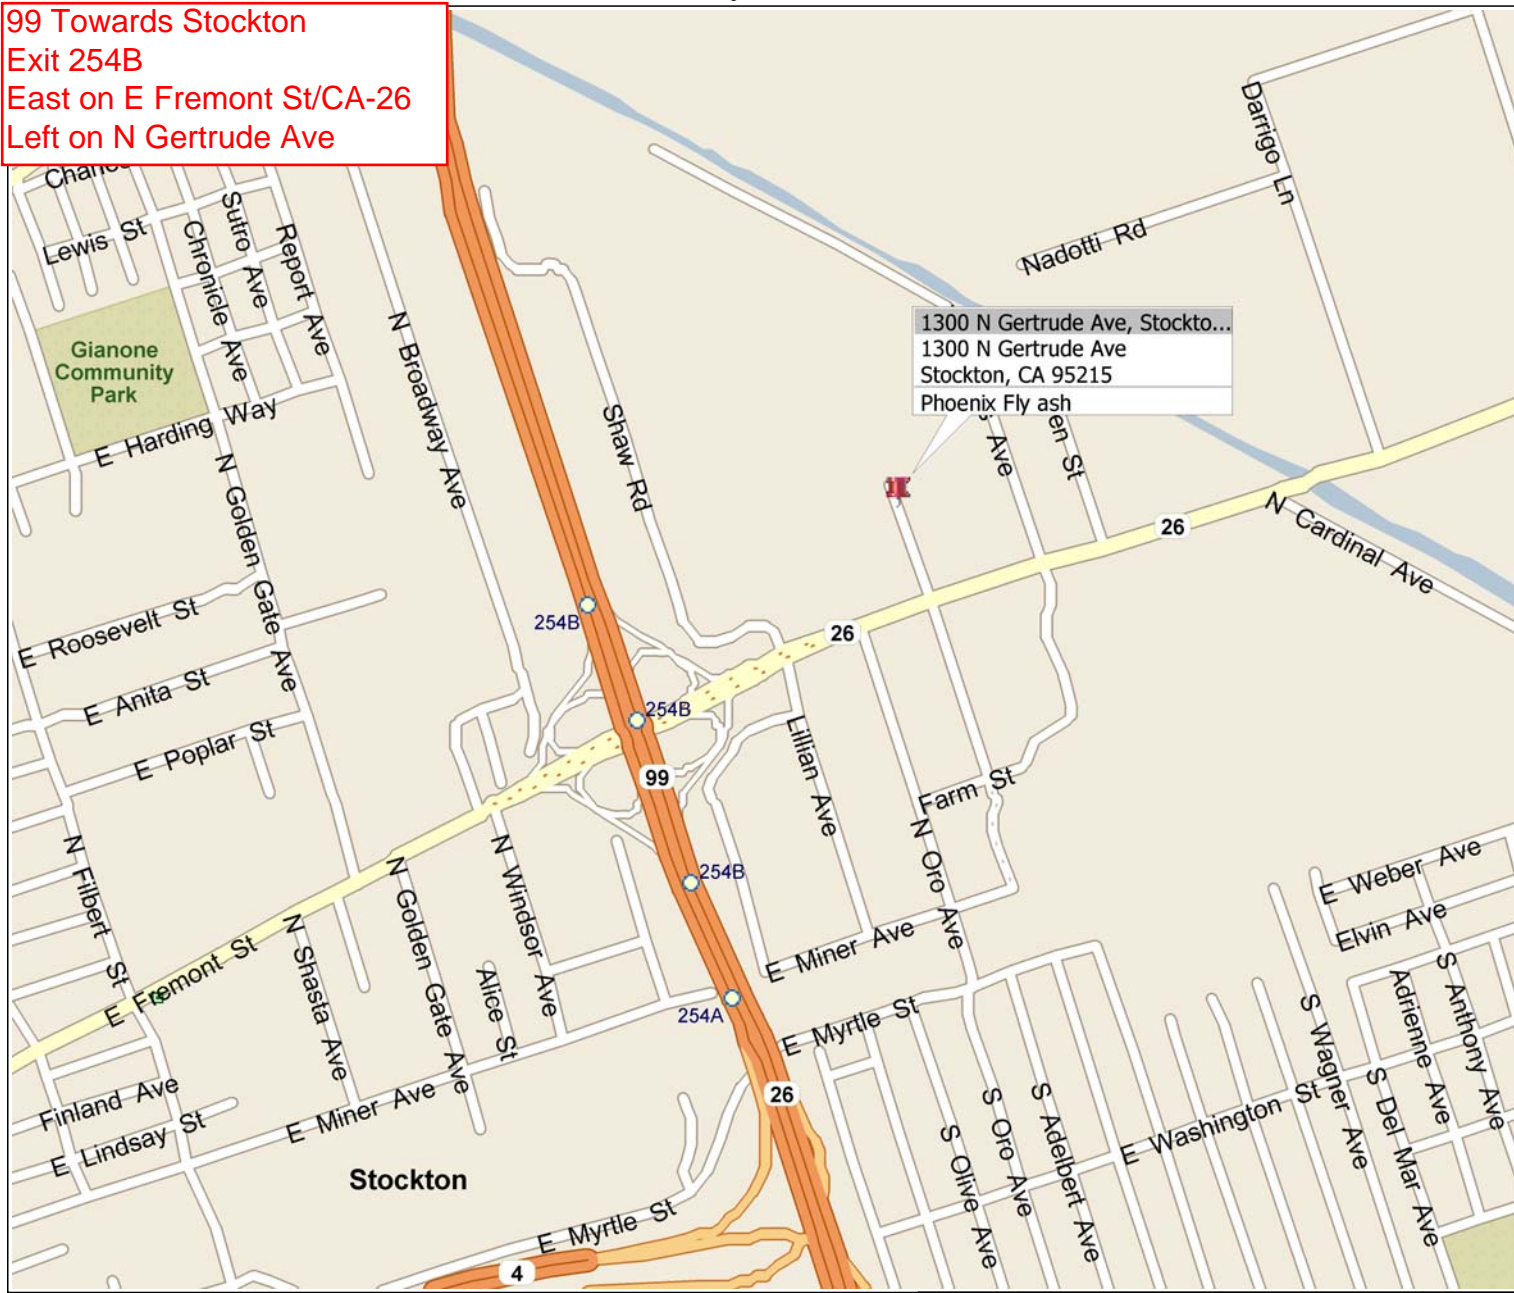

Salt River

Stockton

99 Towards Stockton
Exit 254B
East on E Fremont St/CA-26
Left on N Gertrude Ave

1300 N Gertrude Ave, Stockto...
1300 N Gertrude Ave
Stockton, CA 95215
Phoenix Fly ash

OPERATING HOURS:
3AM-6PM

...pliers. All rights reserved. <http://www.microsoft.com/streets/>
...erved. The Data for areas of Canada includes information taken with permission from Canadian authorities, including: © Her Majesty the Queen in Right of Canada, © Queen's Printer for
...VTEQ. © 2009 Tele Atlas North America, Inc. All rights reserved. Tele Atlas and Tele Atlas North America are trademarks of Tele Atlas, Inc. © 2009 by Applied Geographic Systems. All rights