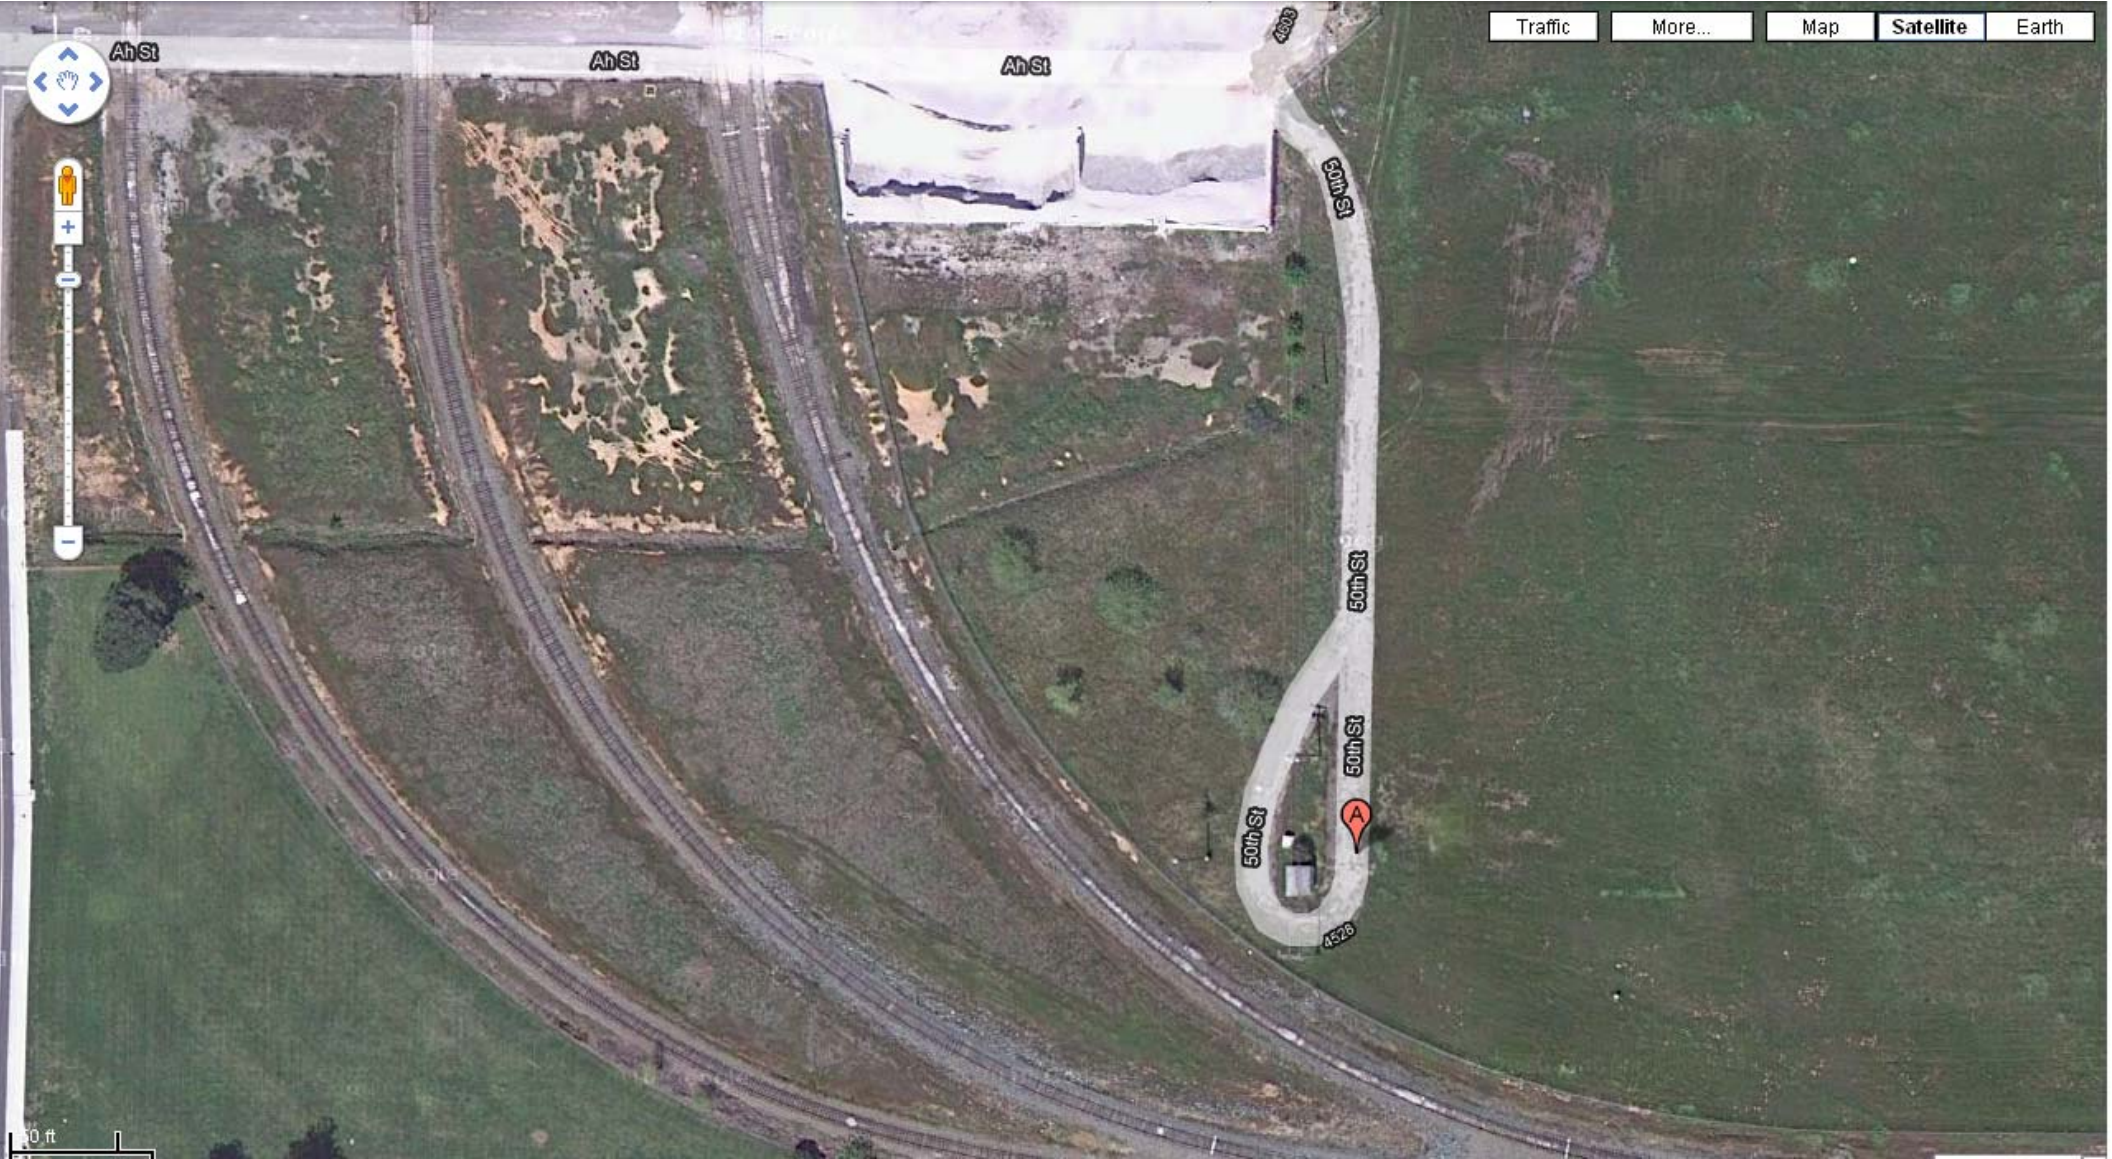

Salt River Materials Group(SRMG) Sacramento

I-80 East Toward Reno
Winters St. Exit
Turn Left at Winters St
3rd Right on Dudley Blvd
Left on Forcum Ave
1st Right on Ah St
Right on 50th St

4528 50th St- Mcclellan

0th st mclellan ca

□ salt river materials group mclellan ca

Forcum Ave, North Highlands, CA, United States
Address is approximate

Traffic More... Map Satellite Earth

50 ft

45th St

45th St

45th St