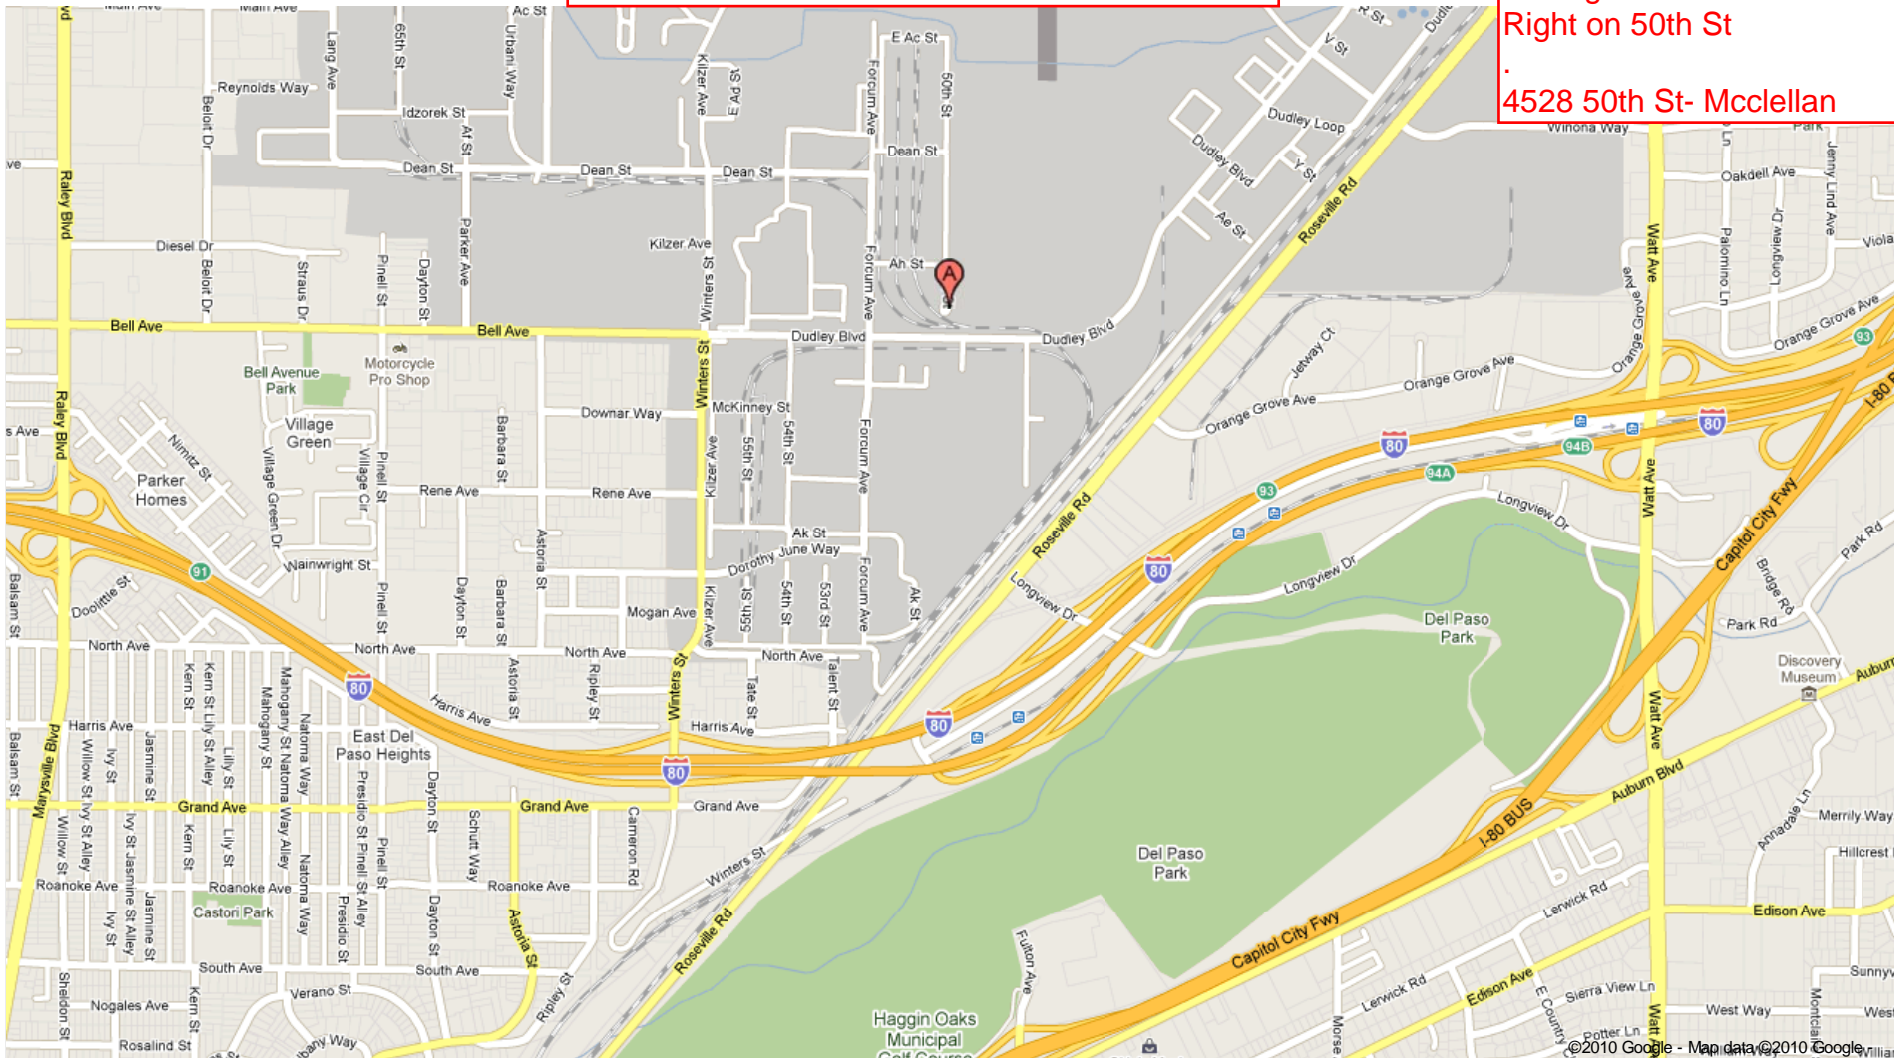

Salt River Materials Group(SRMG) Sacramento

I-80 East Toward Reno
Winters St. Exit
Turn Left at Winters St
3rd Right on Dudley Blvd
Left on Forcum Ave
1st Right on Ah St
Right on 50th St

4528 50th St- Mcclellan

0th st mclellan ca

□ salt river materials group mclellan ca

Forcum Ave, North Highlands, CA, United States
Address is approximate

Traffic More... Map Satellite Earth

50 ft

45th St

45th St

45th St

45th St

45th St

45th St

45th St

45th St

45th St