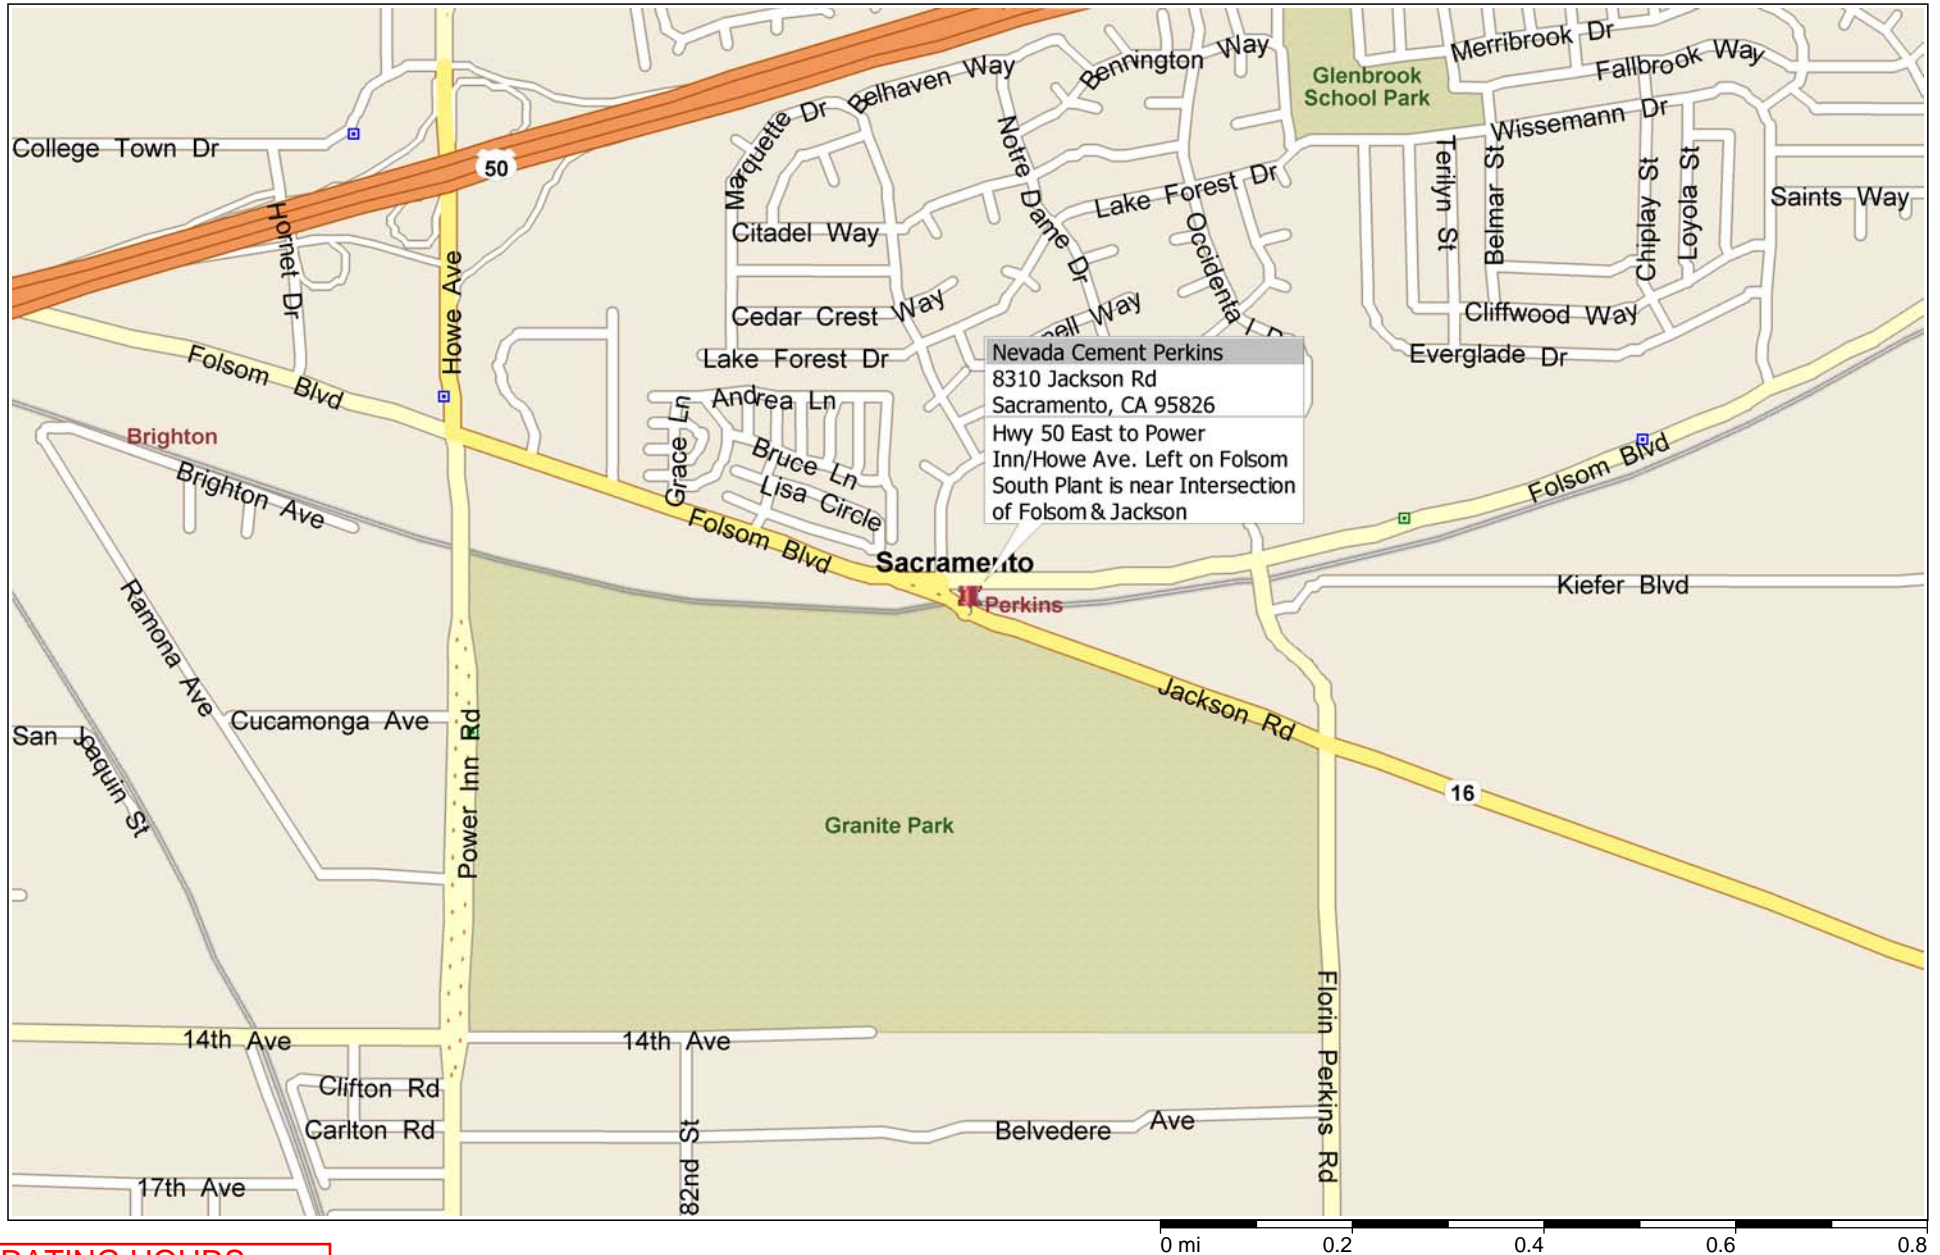

Nevada Cement Perkins/Sacramento

Nevada Cement Perkins
8310 Jackson Rd
Sacramento, CA 95826
Hwy 50 East to Power
Inn/Howe Ave. Left on Folsom
South Plant is near Intersection
of Folsom & Jackson

**OPERATING HOURS:
5AM-5PM**

orporation and/or its suppliers. All rights reserved. <http://www.microsoft.com/streets/>
NAVTEQ. All rights reserved. The Data for areas of Canada includes information taken with permission from Canadian authorities, including: © Her Majesty the Queen in Right of Canada, © Queen's Printer for
are trademarks of NAVTEQ. © 2009 Tele Atlas North America, Inc. All rights reserved. Tele Atlas and Tele Atlas North America are trademarks of Tele Atlas, Inc. © 2009 by Applied Geographic Systems. All rights

8316 Jackson Rd, Sacramento, CA, United States
Address is approximate

□ Nevada Cement