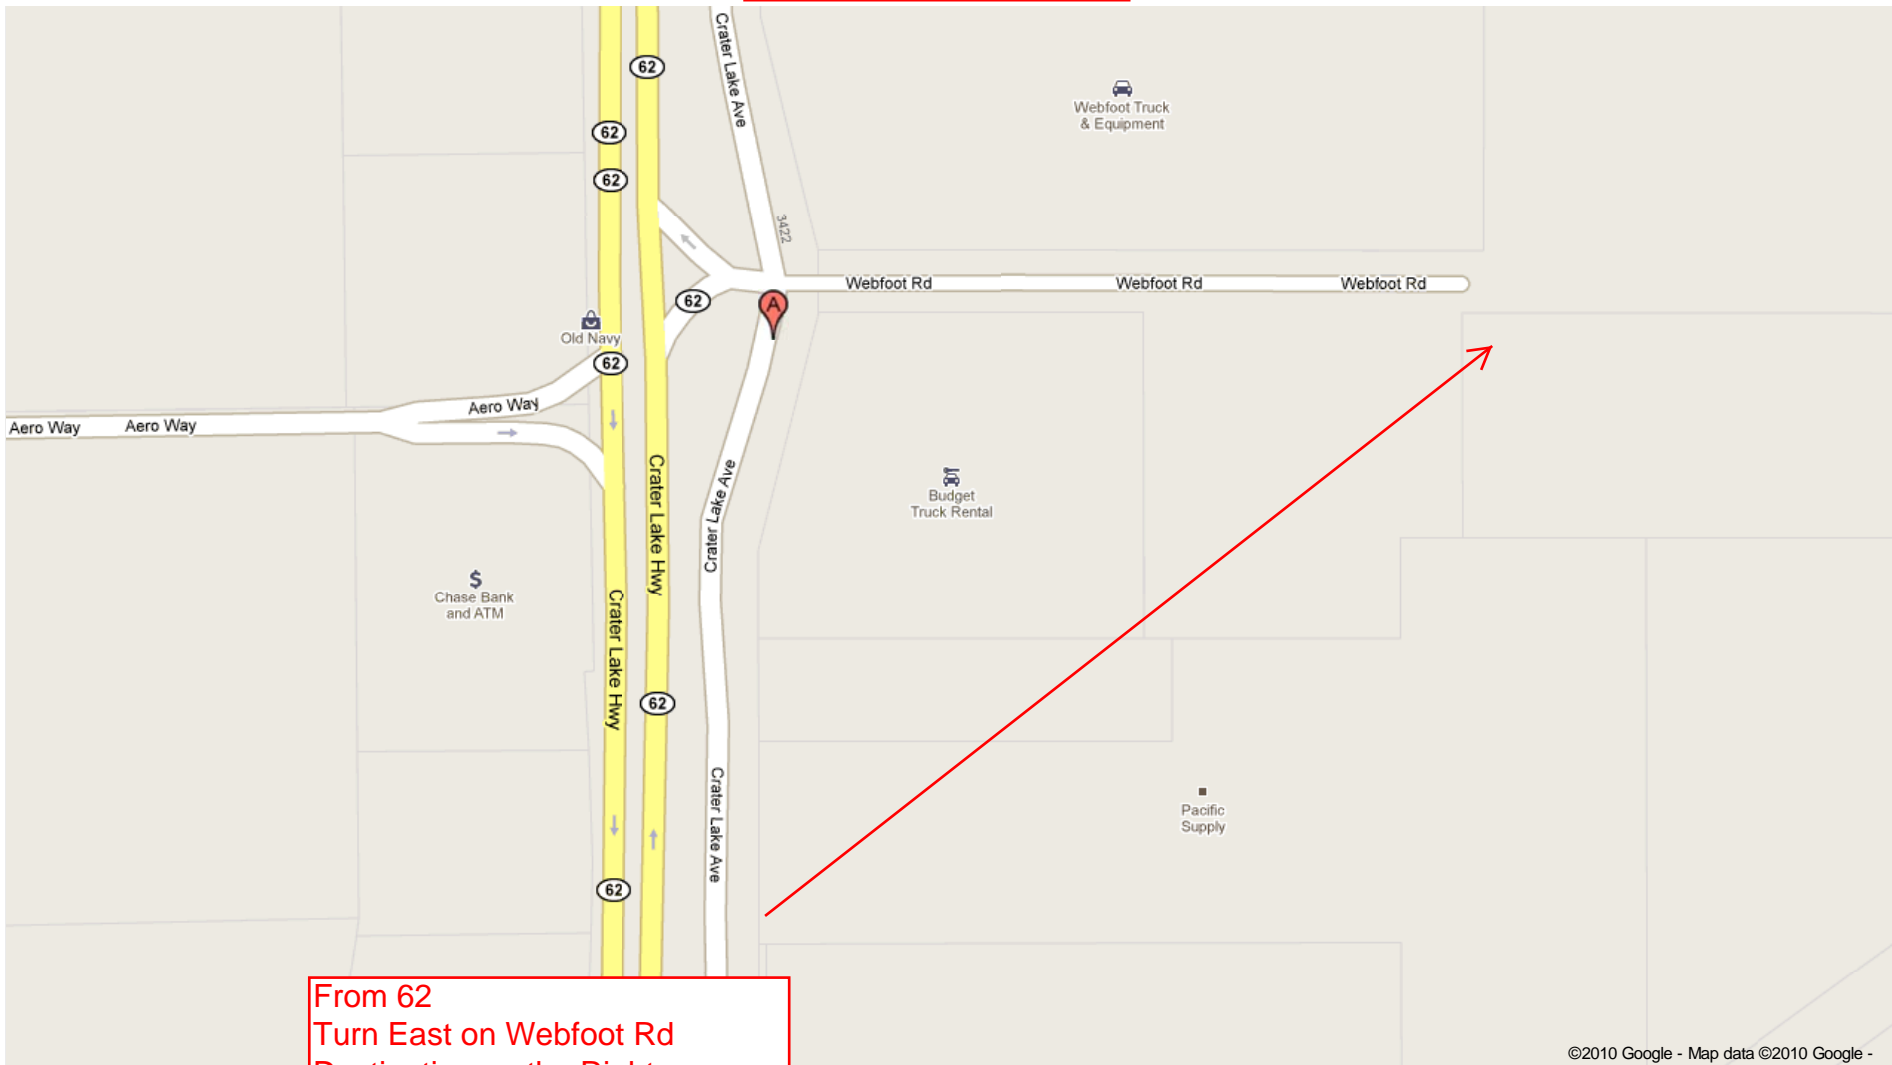

KNIFE RIVER MEDFORD

To see all the details that are visible on the screen, use the "Print" link next to the map.

[Print](#) [Send](#) [Link](#)

**From 62
Turn East on Webfoot Rd
Destination on the Right**

Traffic

More...

Map

Satellite

Earth

100 ft

62

62

Aero Way