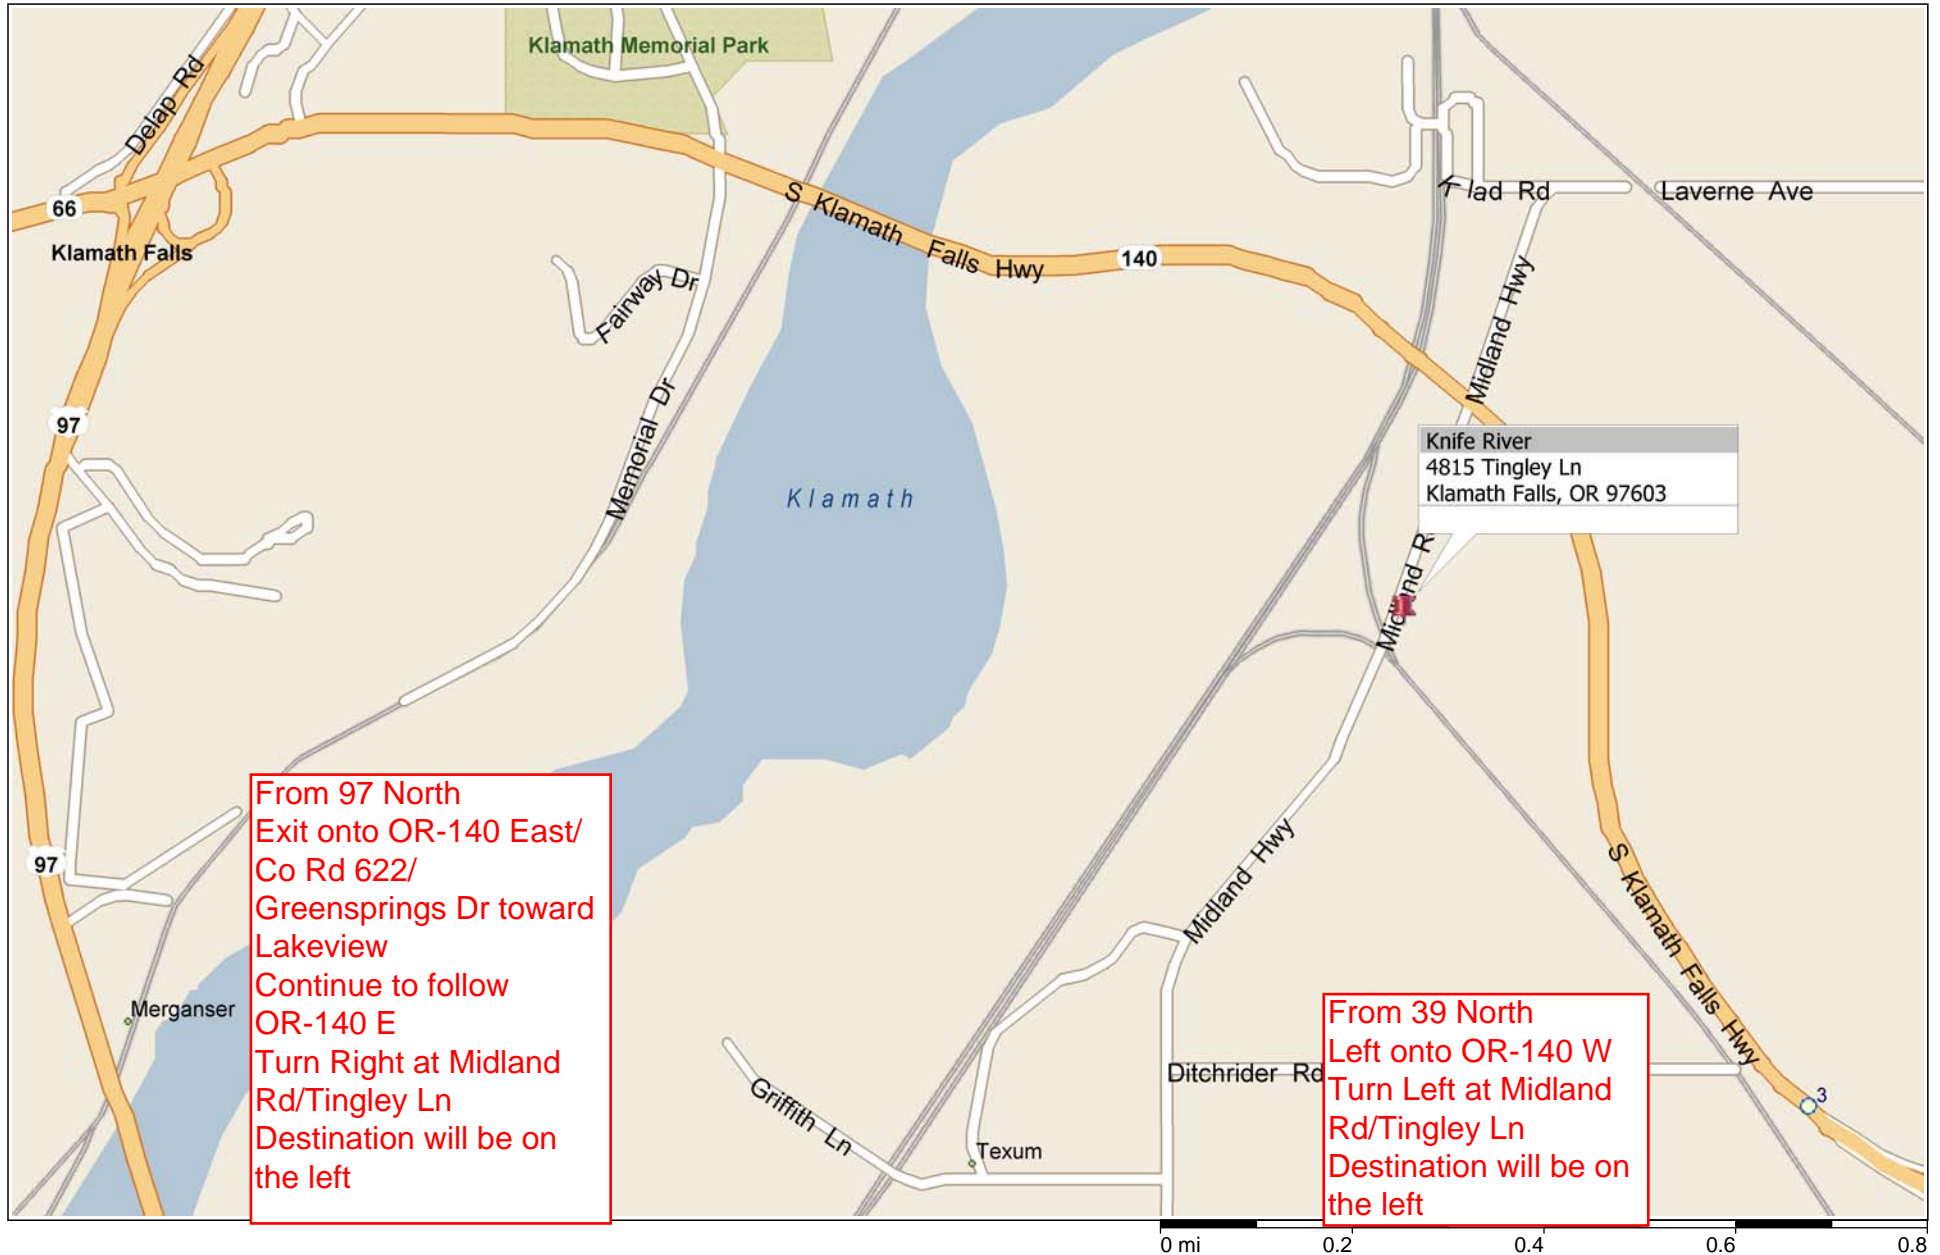

# Knife River Klamath Falls

Traffic More... Map Satellite Earth

140

Southside Expy

140

Southside Expy

140

Southside E

Tingley Ln

Midland Rd

Midland Fwy

Knife River  
Materials-Redi-Mix

5143

200 ft