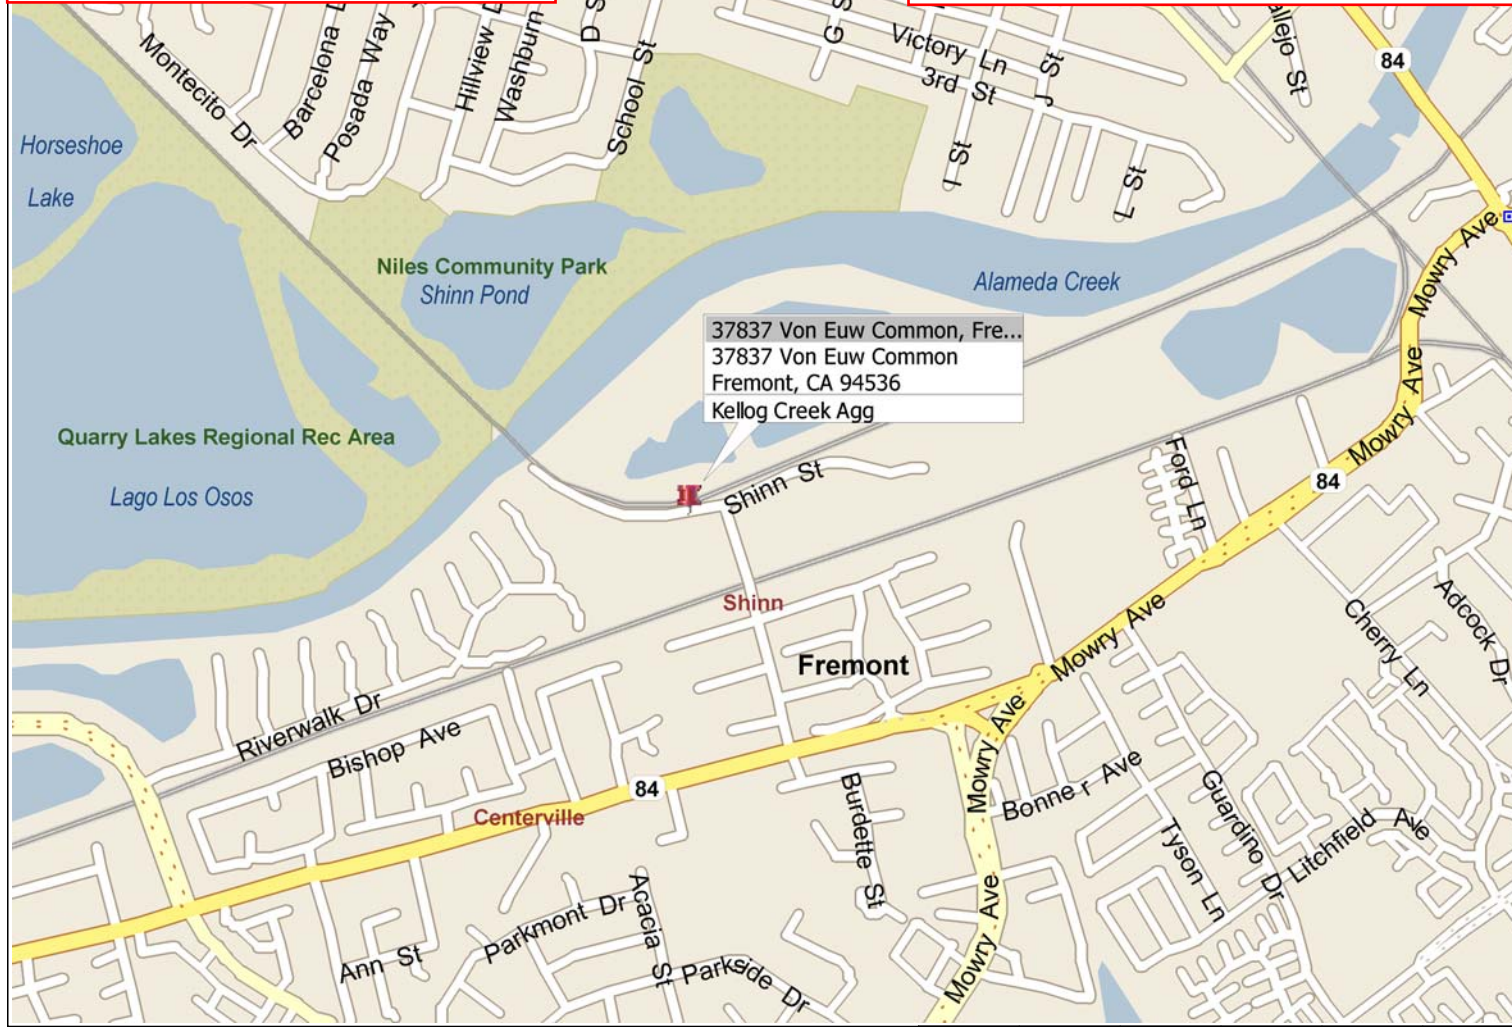

Kellog Creek Aggregates Fremont

From 880
Decoto Rd Exit
NE on Decoto Rd
Right on Paseo Padre Pkwy
Left on Peralta Blvd
Left on Shinn St
Left on Copa Del Oro Dr

From 680
Exit onto CA238/Mission Blvd going NW
Left at Mowry Ave
Slight Right at Peralta (signs for CA-84)
Right on Shinn St
Left at Copa Del Oro Dr

37837 Von Euw Common, Fre...
37837 Von Euw Common
Fremont, CA 94536
Kellog Creek Agg