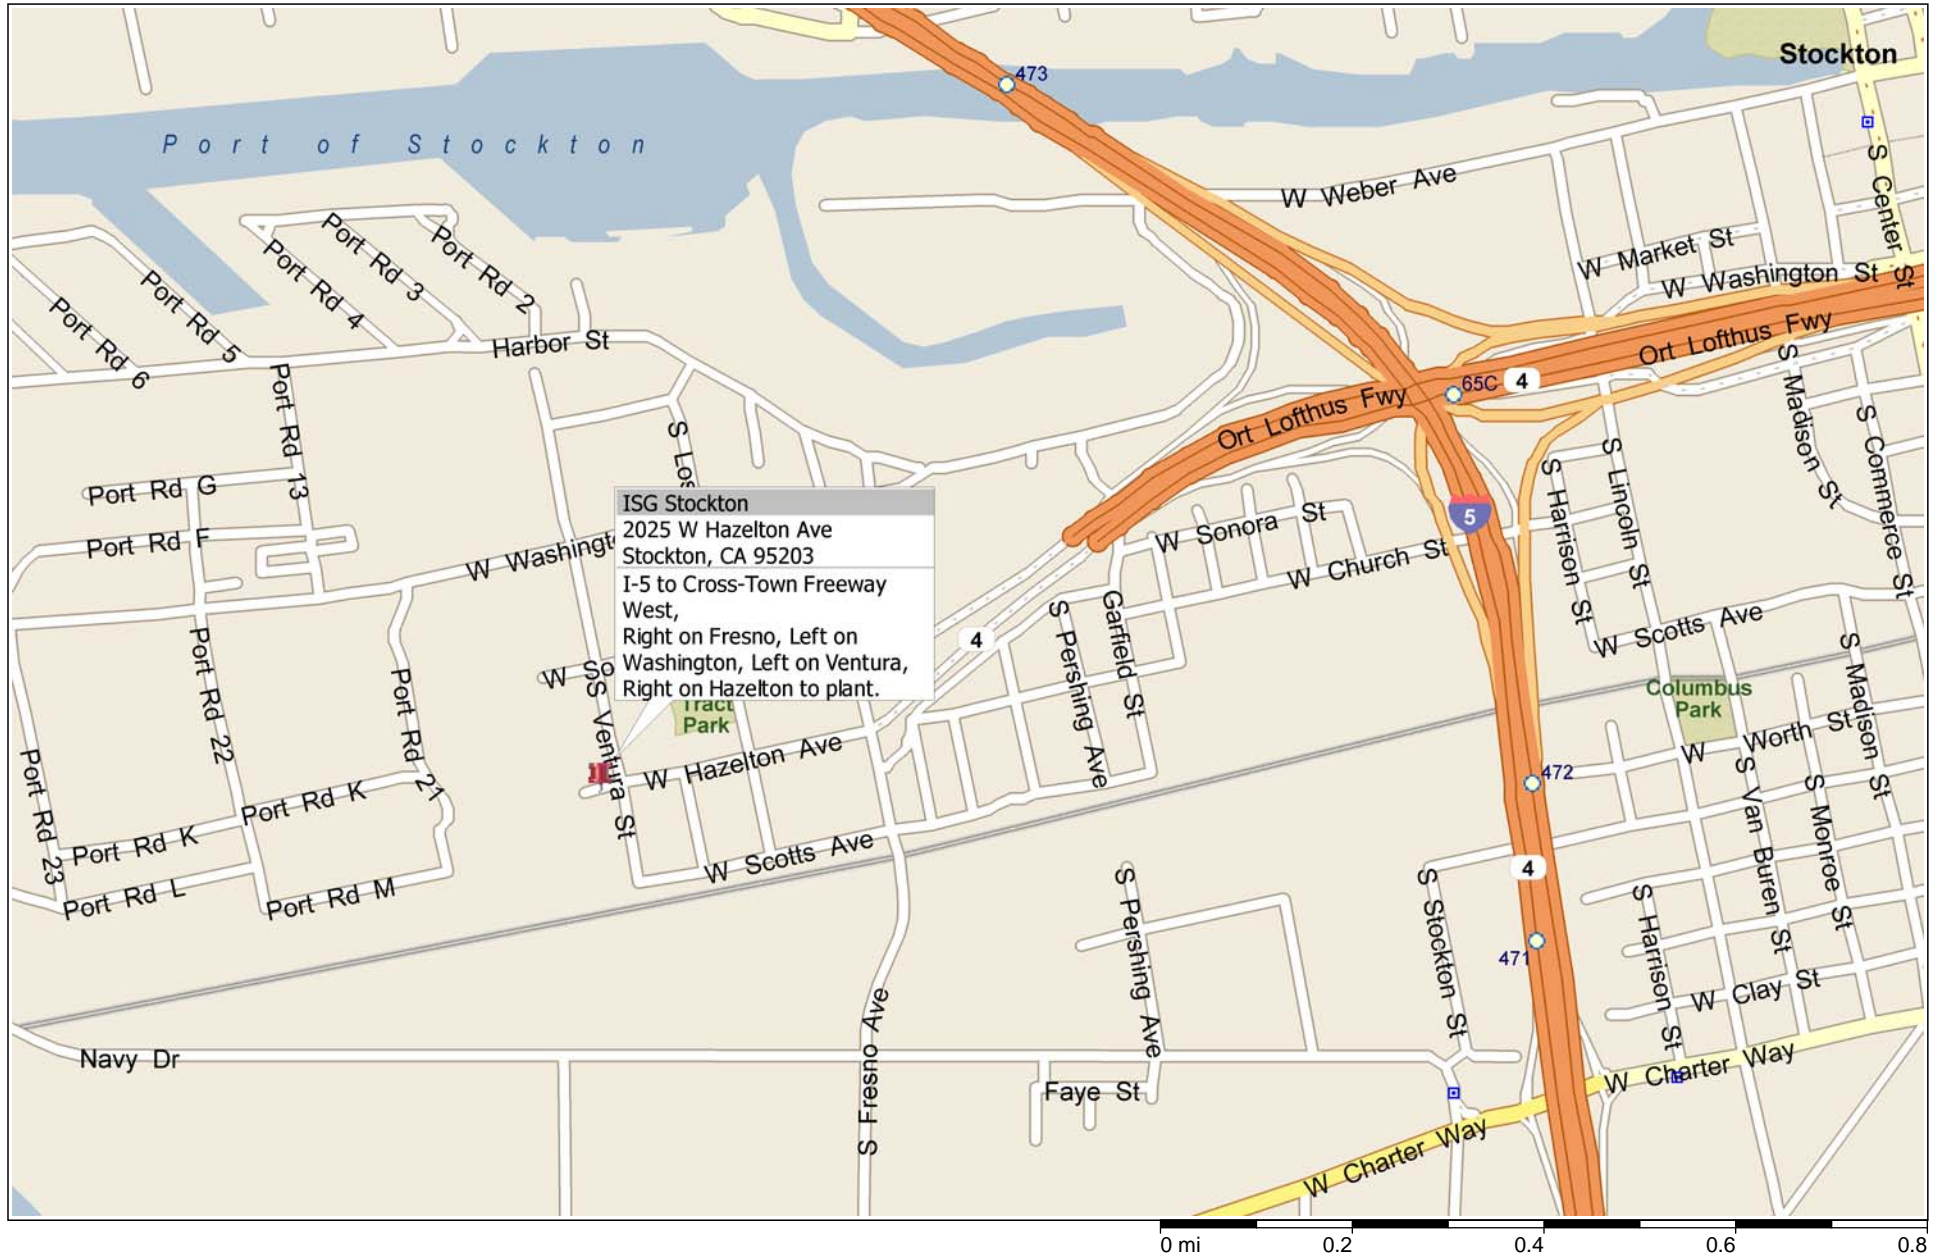

ISG Stockton

ISG Stockton
2025 W Hazelton Ave
Stockton, CA 95203
I-5 to Cross-Town Freeway
West,
Right on Fresno, Left on
Washington, Left on Ventura,
Right on Hazelton to plant.