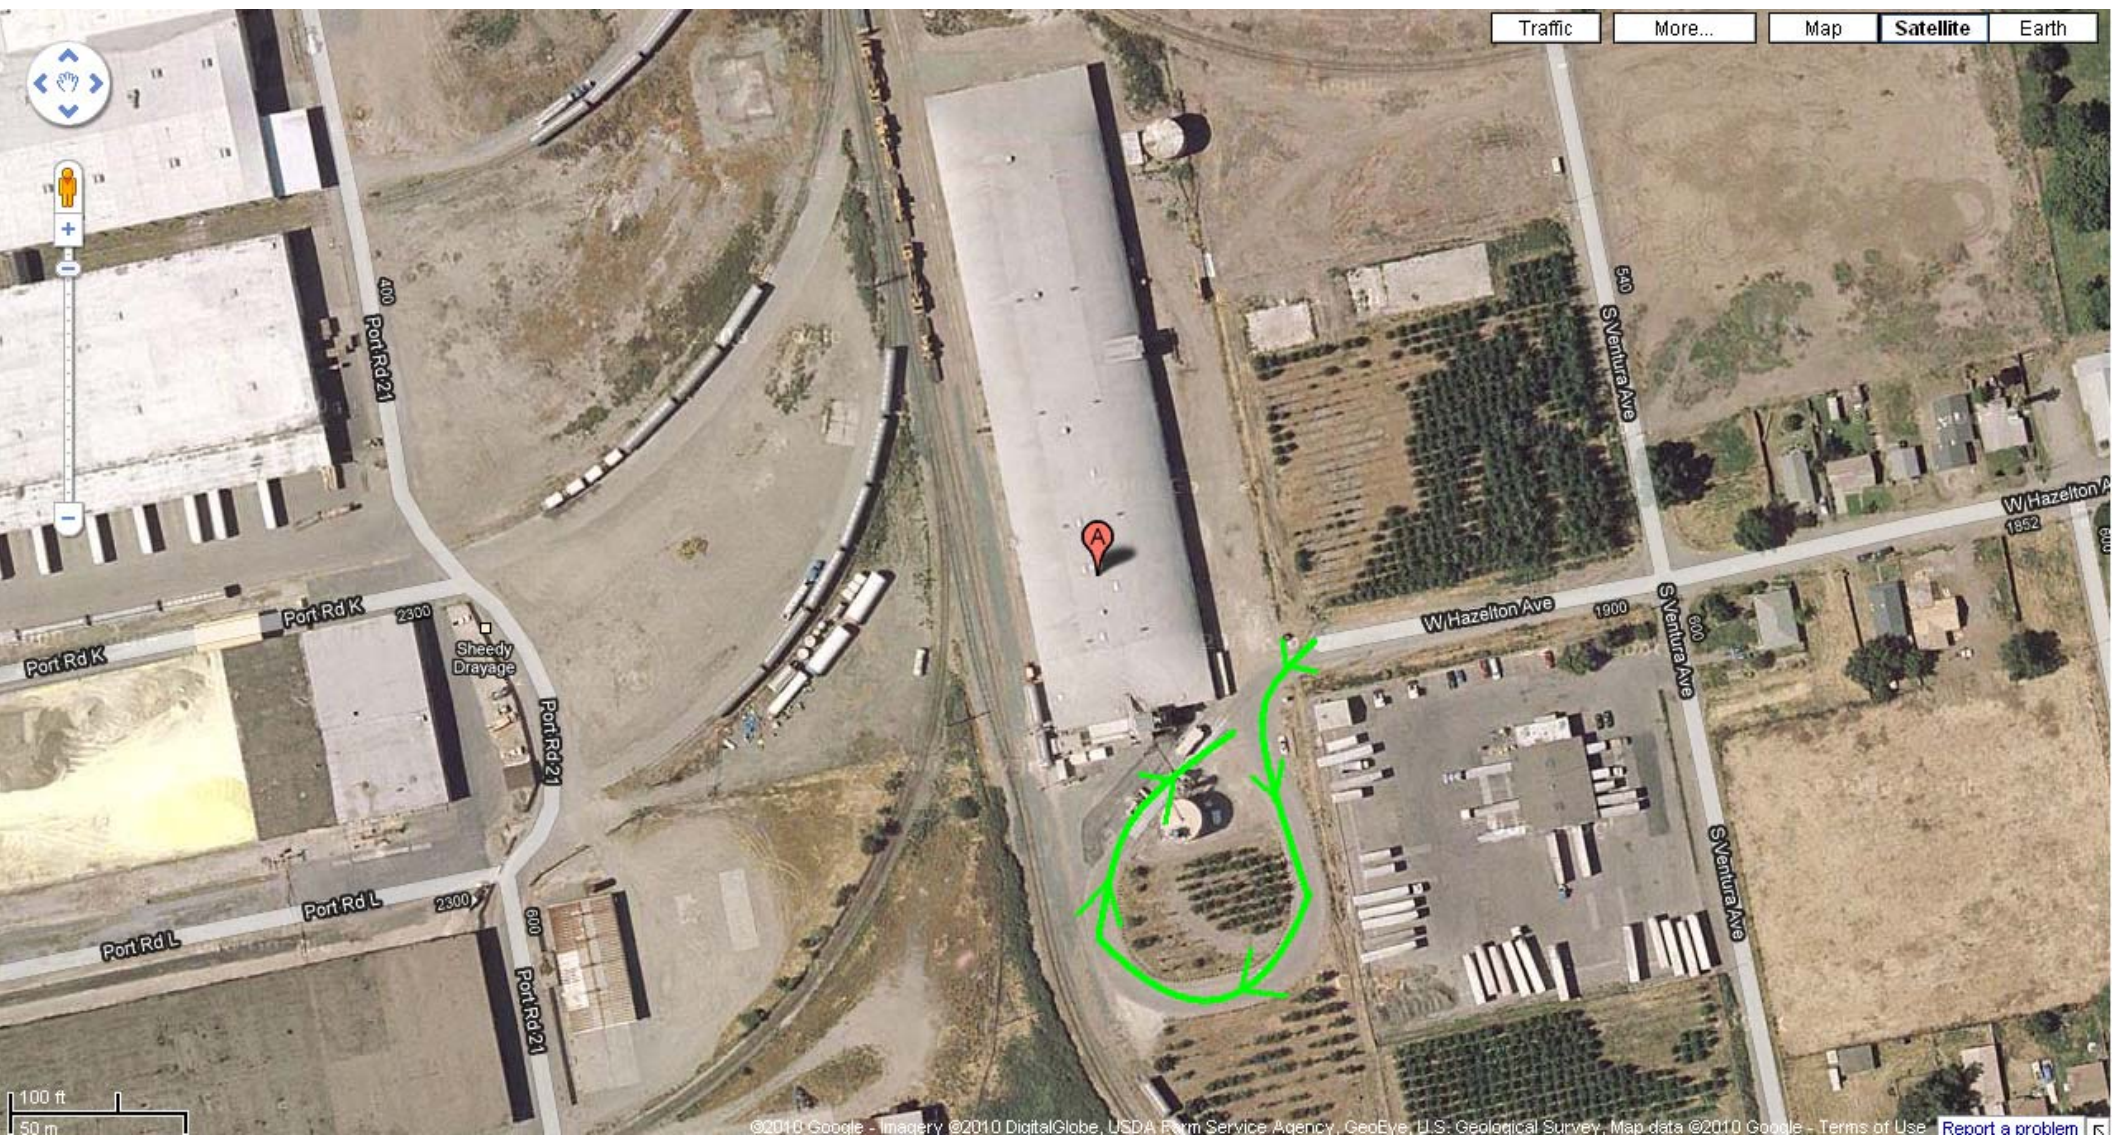

Headwaters Stockton

Headwaters Stockton
2025 W Hazelton Ave
Stockton, CA 95203
I-5 to Cross-Town Freeway
West,
Right on Fresno, Left on
Washington, Left on Ventura,
Right on Hazelton to plant.

**OPERATING HOURS:
2AM-7PM**

Traffic More... Map Satellite Earth

100 ft
50 m