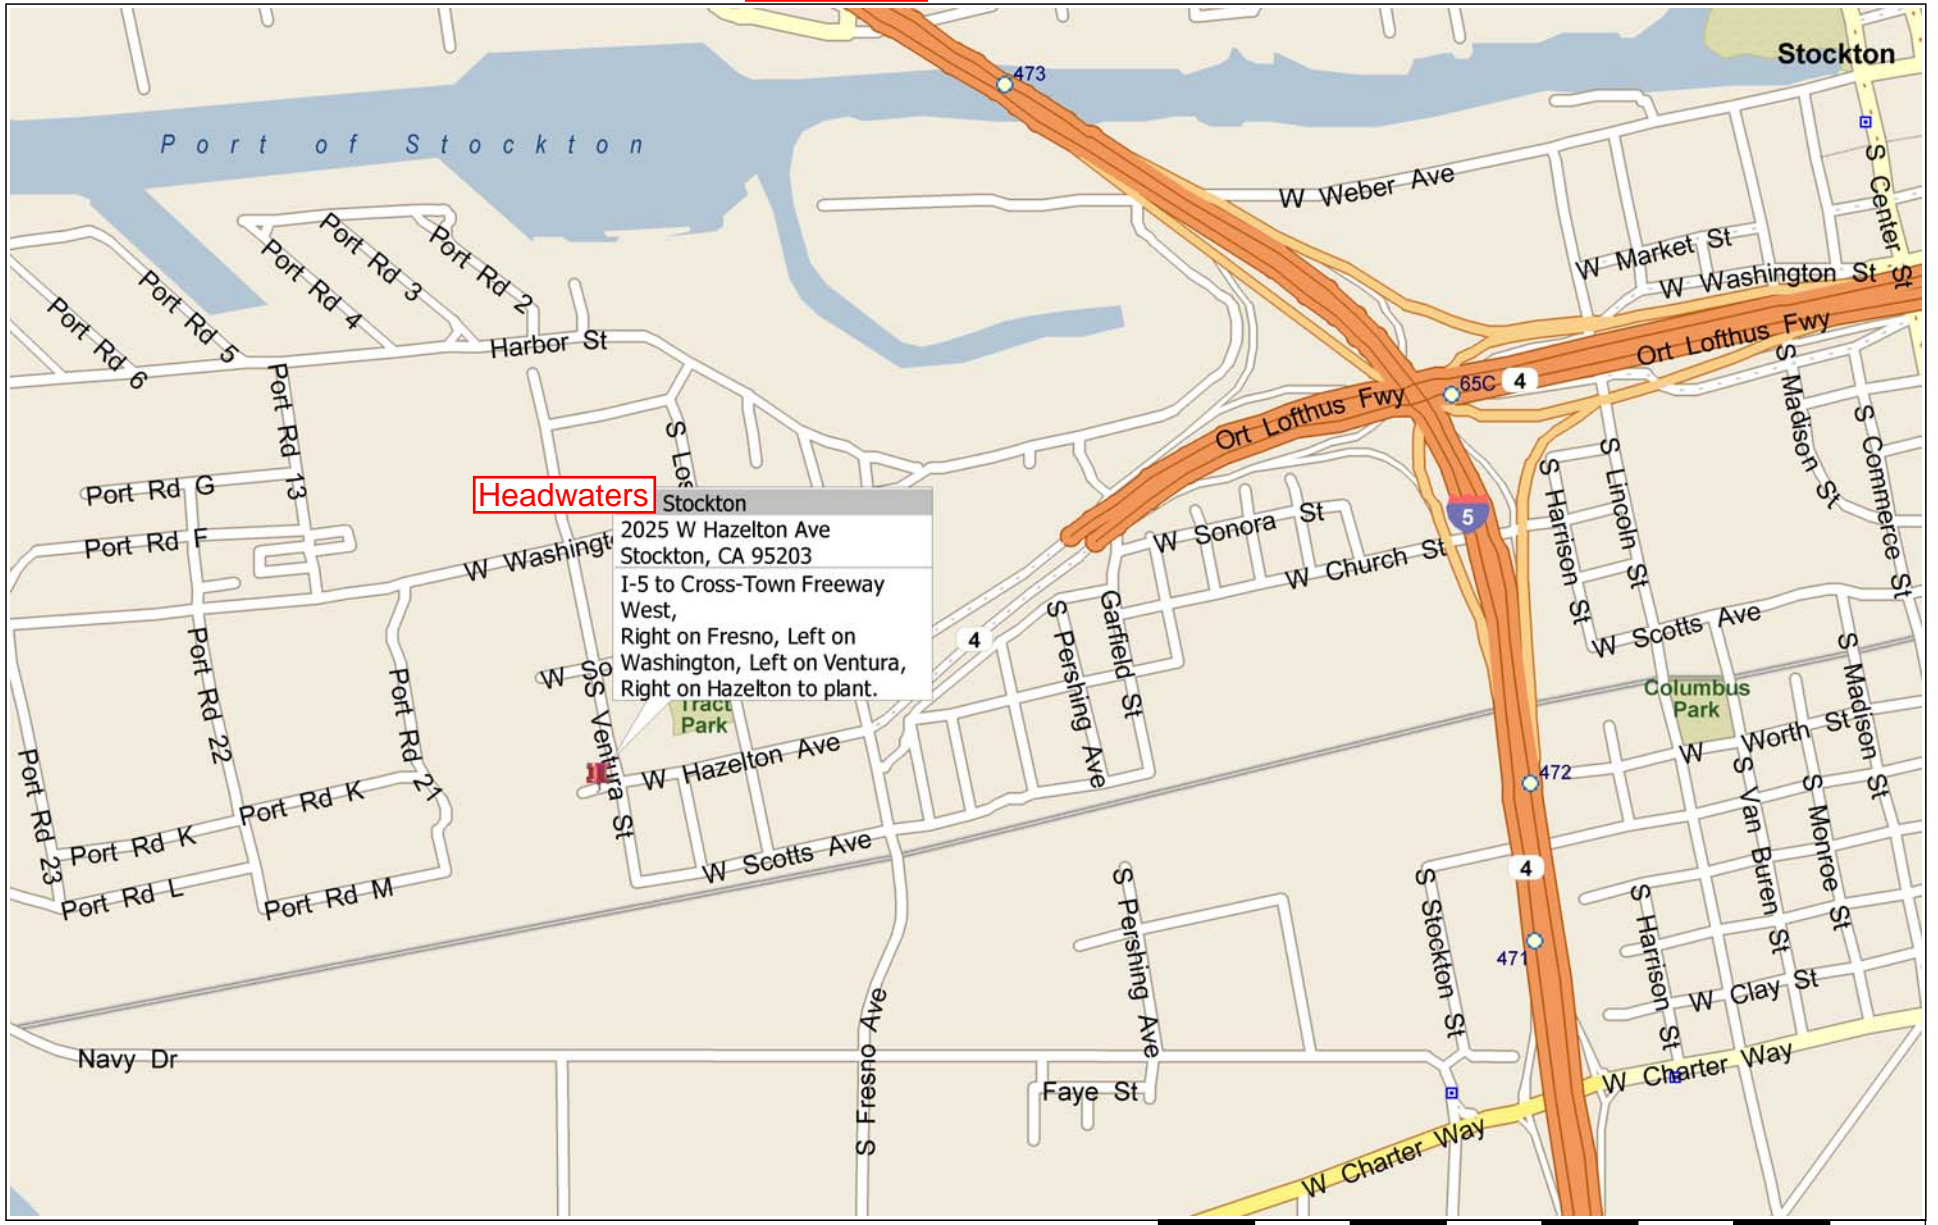

Headwaters Stockton

Headwaters Stockton
2025 W Hazelton Ave
Stockton, CA 95203
I-5 to Cross-Town Freeway
West,
Right on Fresno, Left on
Washington, Left on Ventura,
Right on Hazelton to plant.

**OPERATING HOURS:
2AM-7PM**

Microsoft or its suppliers. All rights reserved. <http://www.microsoft.com/streets/>
All rights reserved. The Data for areas of Canada includes information taken with permission from Canadian authorities, including: © Her Majesty the Queen in Right of Canada, © Queen's Printer for
Canada, © 2009 Tele Atlas North America, Inc. All rights reserved. Tele Atlas and Tele Atlas North America are trademarks of Tele Atlas, Inc. © 2009 by Applied Geographic Systems. All rights reserved.

Traffic More... Map Satellite Earth

100 ft
50 m