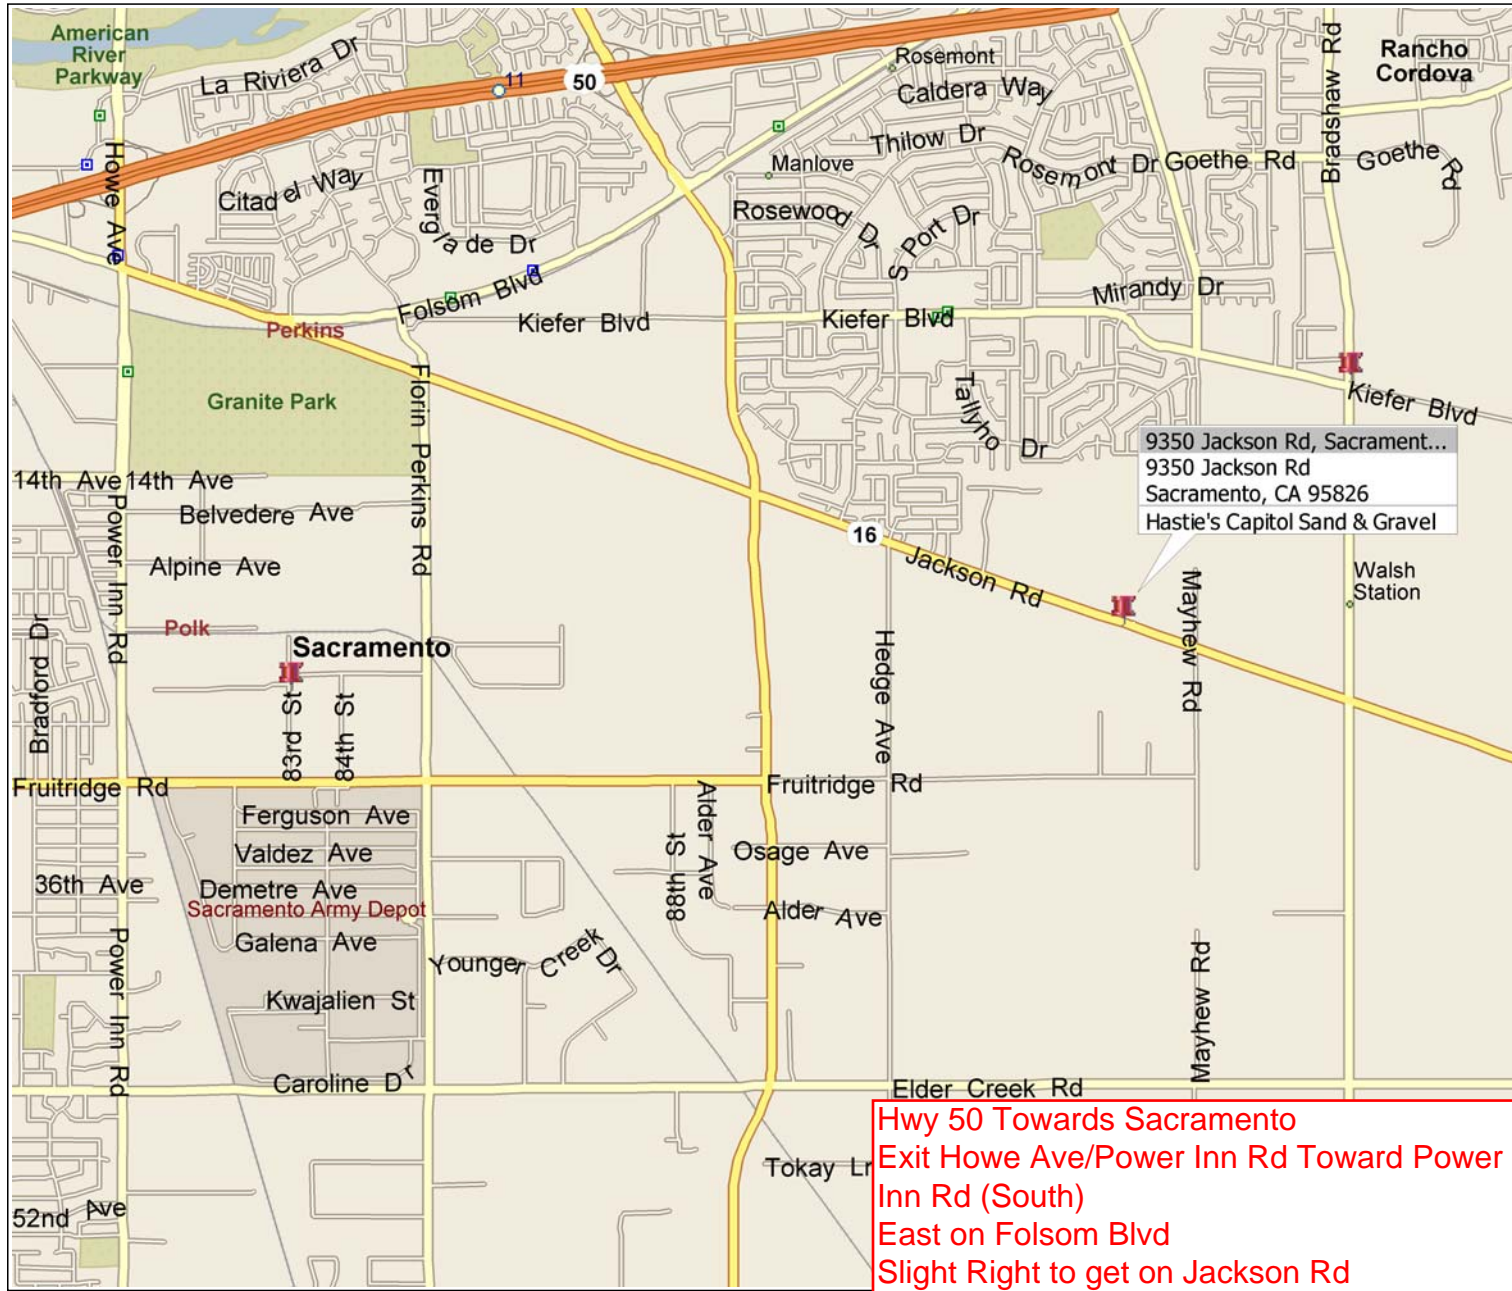

Hastie's Capitol Sand & Gravel Sacramento

9326 California 16, Rosemont, CA, United States
Address is approximate