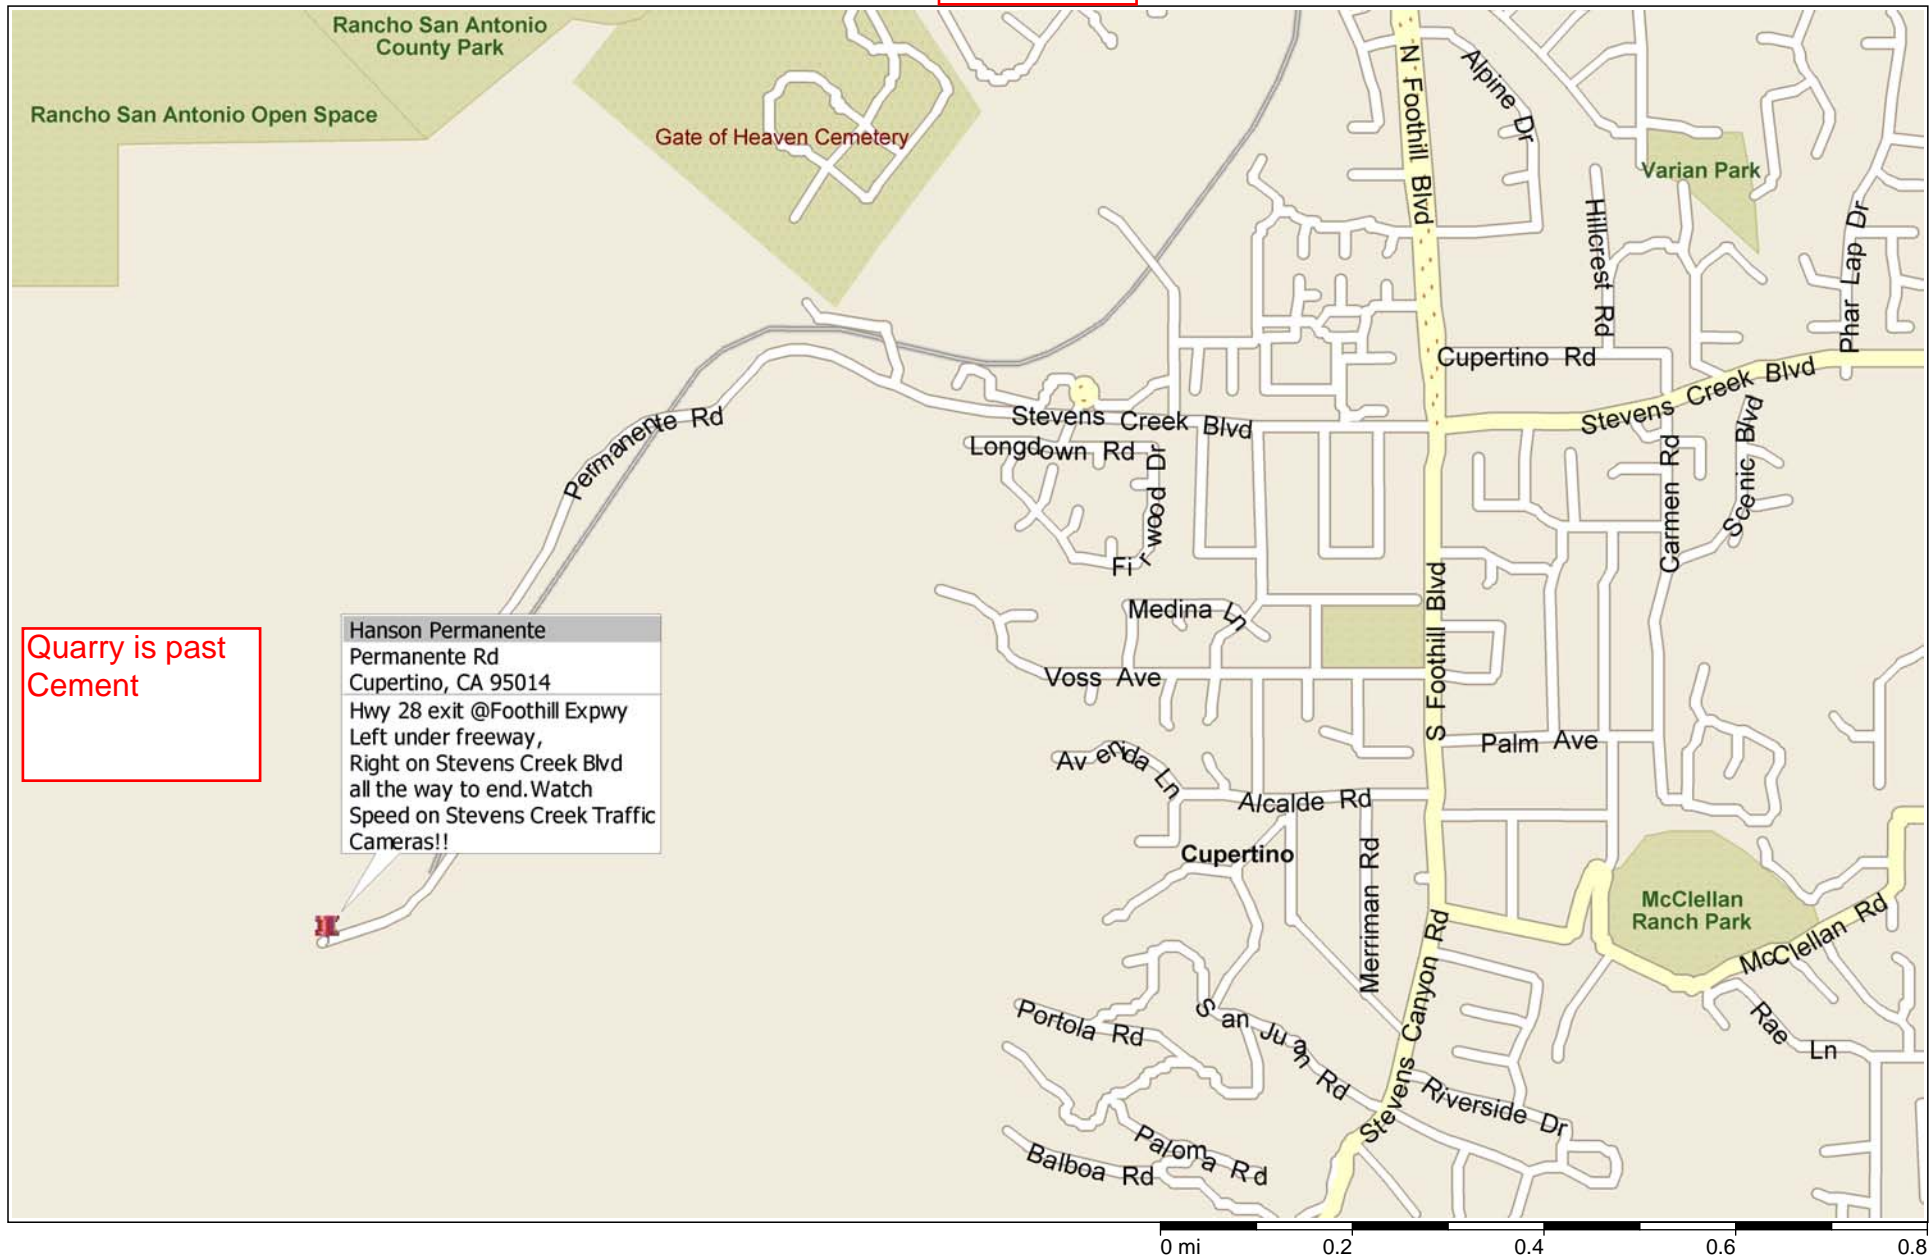

Hanson Cupertino

Quarry is past
Cement

Hanson Permanente
Permanente Rd
Cupertino, CA 95014
Hwy 28 exit @Foothill Expwy
Left under freeway,
Right on Stevens Creek Blvd
all the way to end. Watch
Speed on Stevens Creek Traffic
Cameras!!

Cement

Quarry