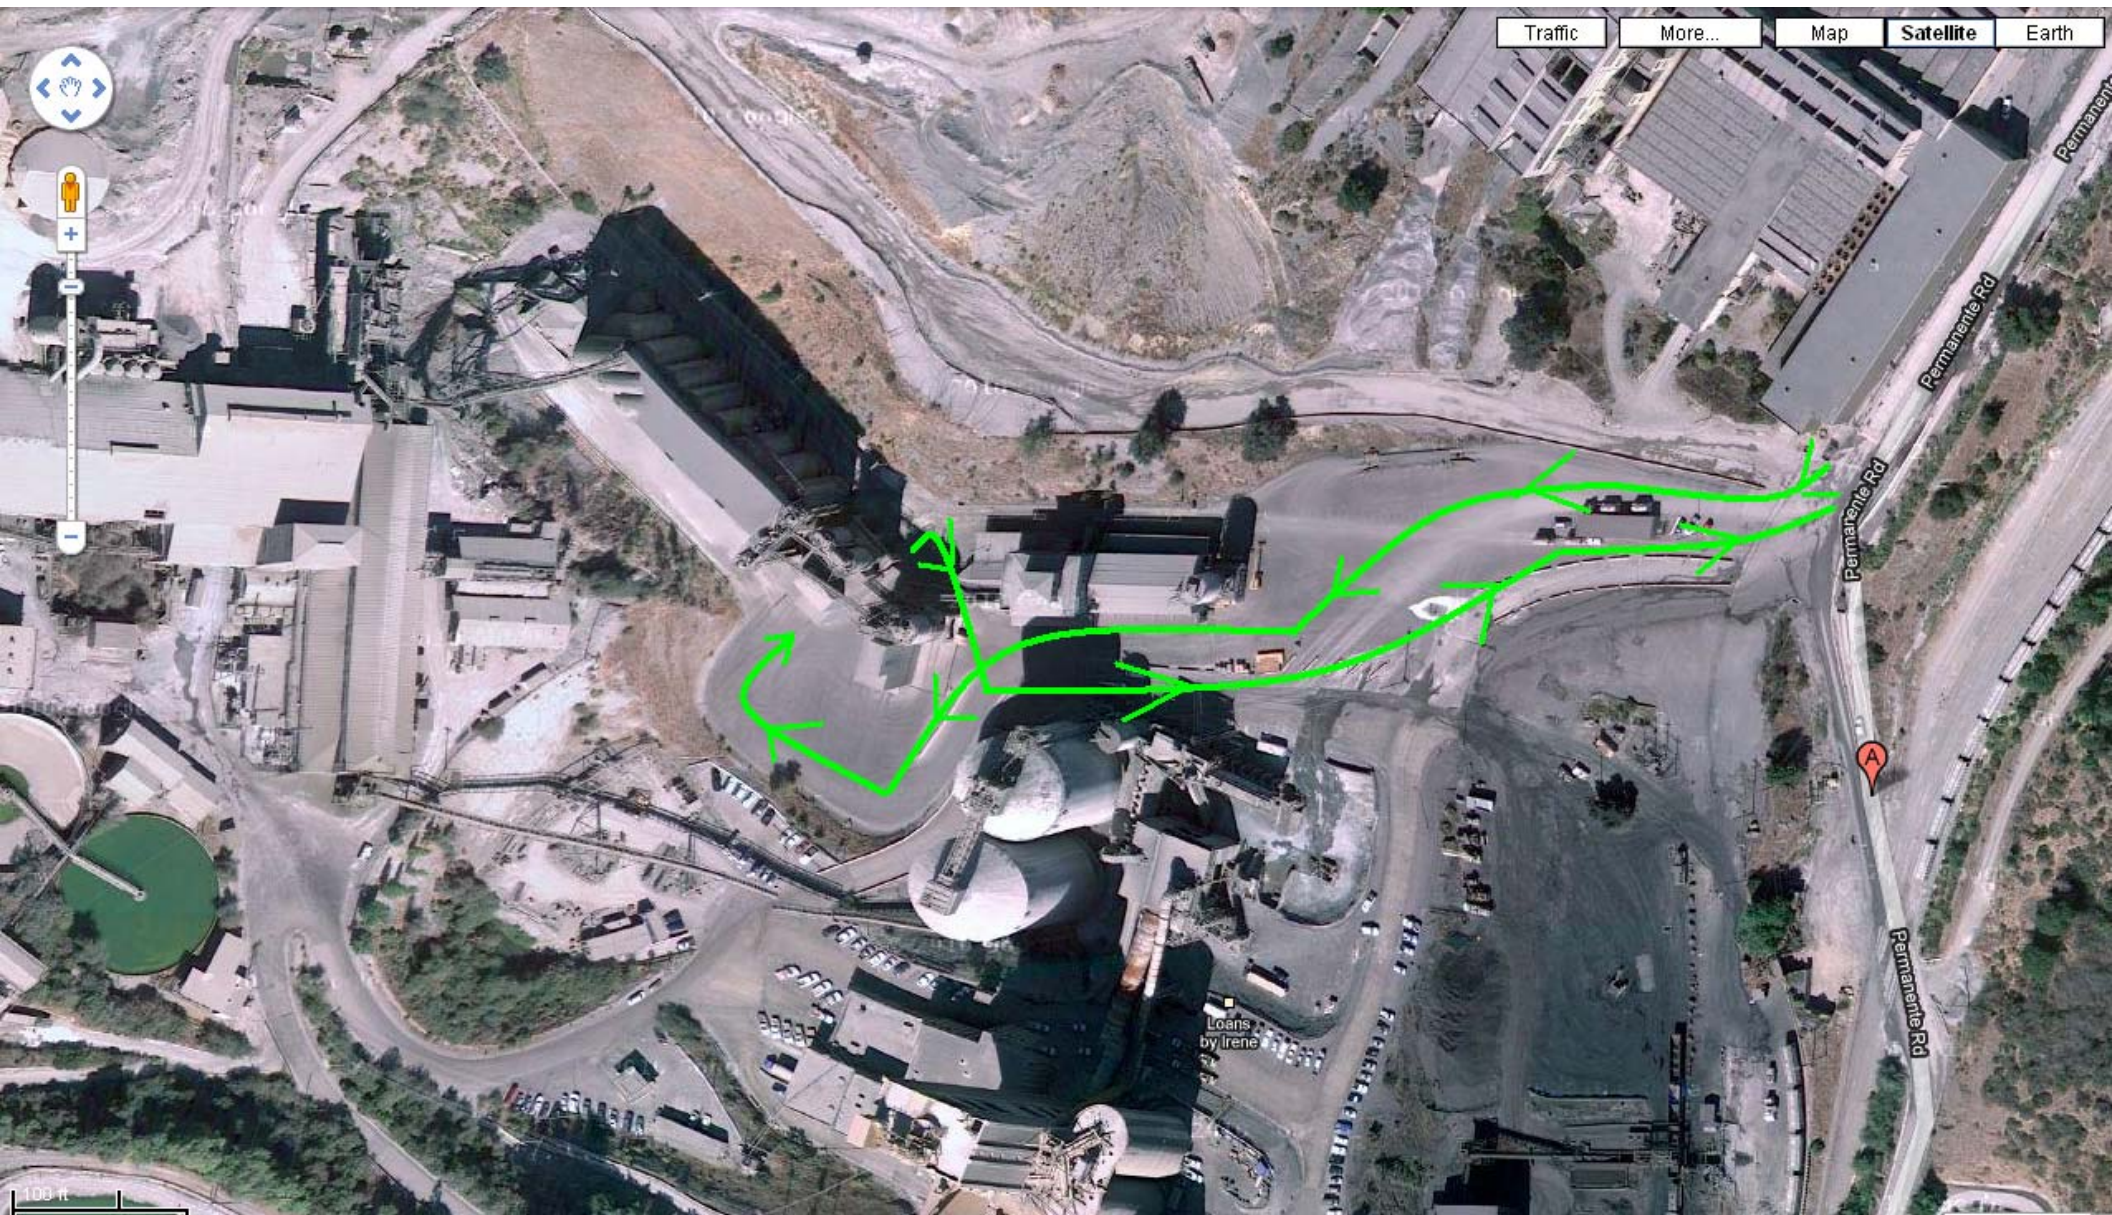

Hanson Cupertino

Quarry is past
Cement

Hanson Permanente
Permanente Rd
Cupertino, CA 95014
Hwy 28 exit @Foothill Expwy
Left under freeway,
Right on Stevens Creek Blvd
all the way to end. Watch
Speed on Stevens Creek Traffic
Cameras!!

Cement

Quarry