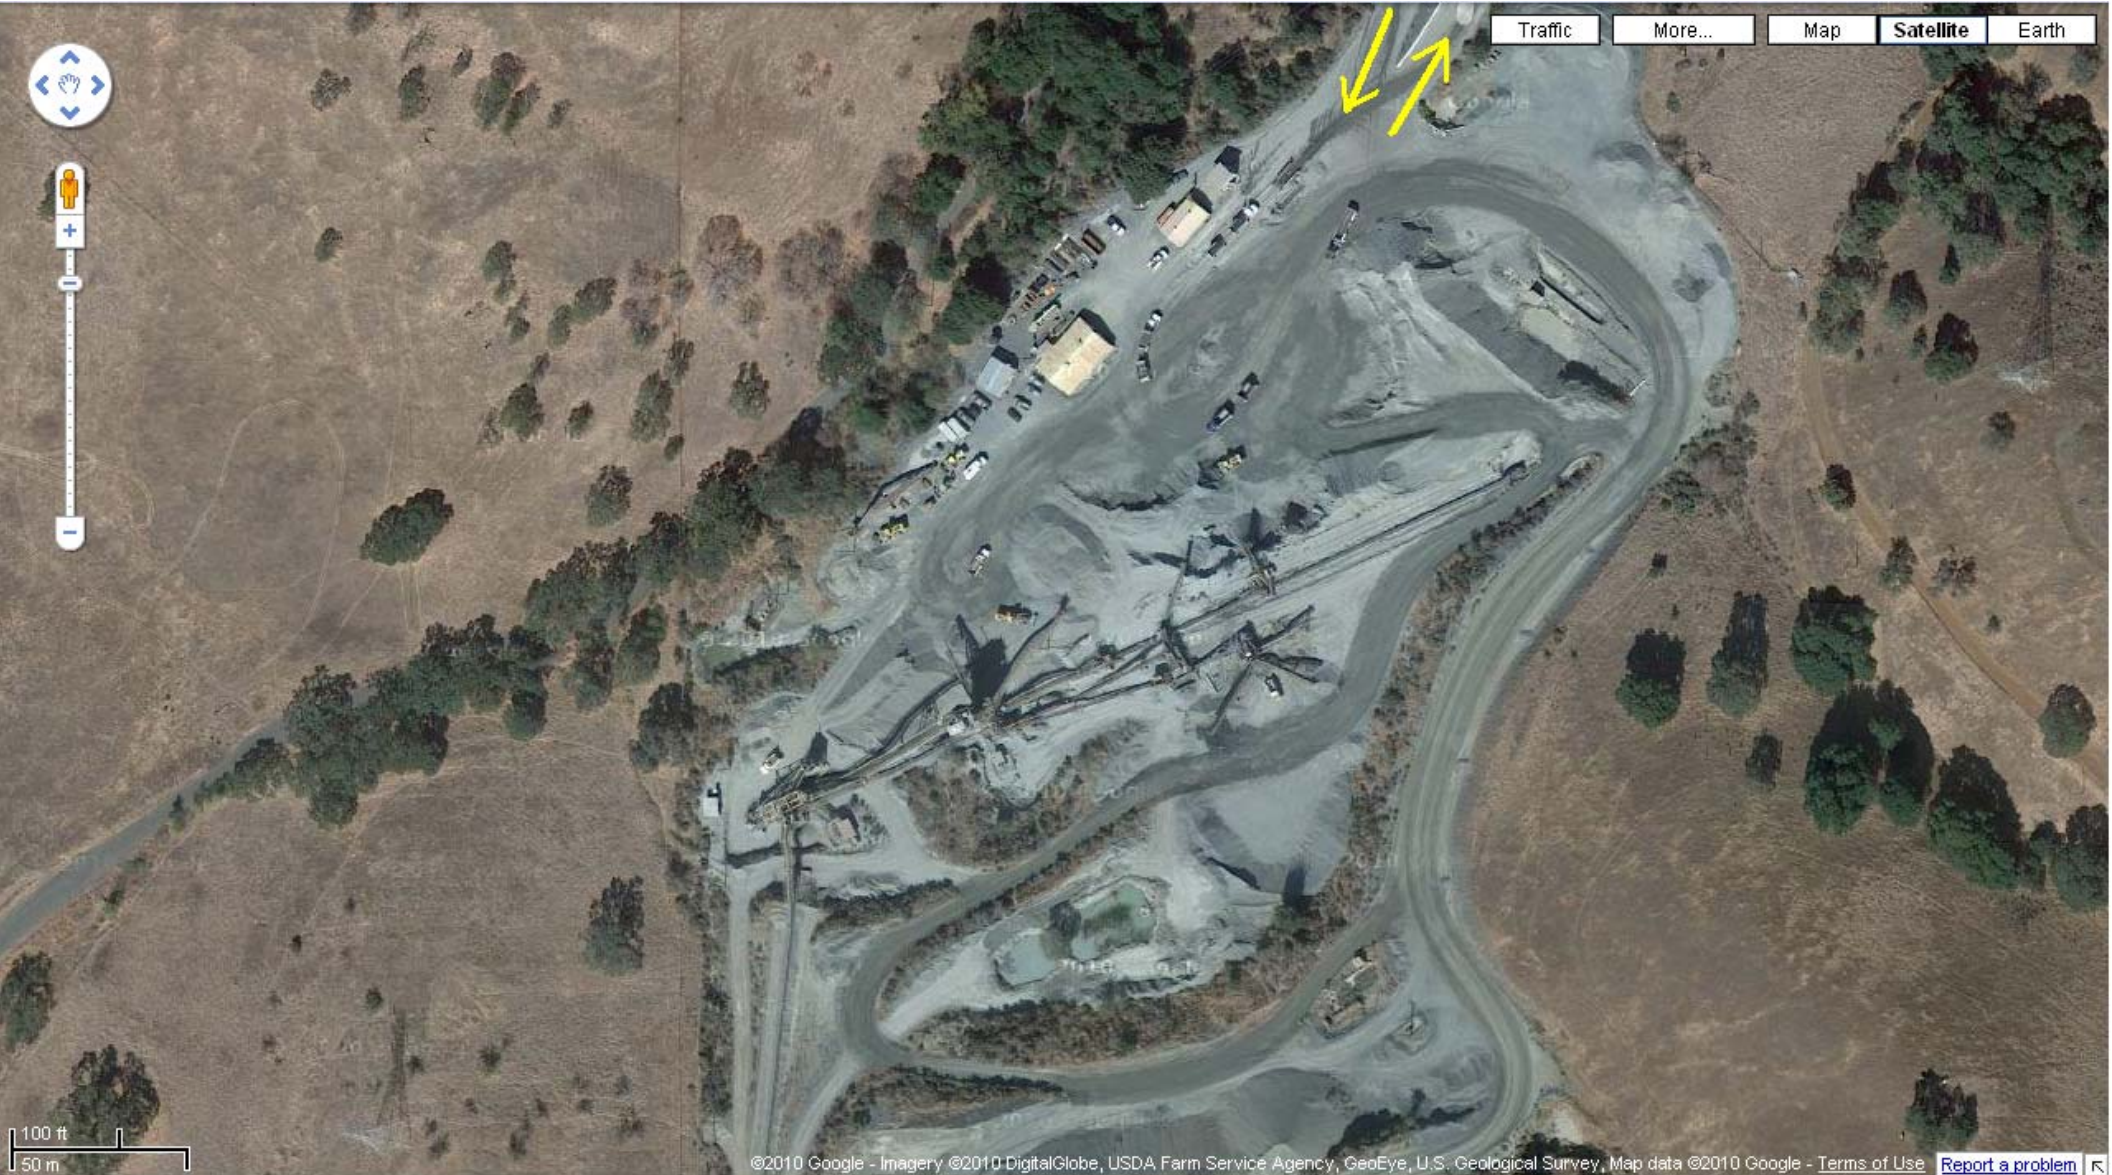

Hanson Aggregates Kaiser Quarry Rd

Traffic

More...

Map

Satellite

Earth

100 ft
50 m