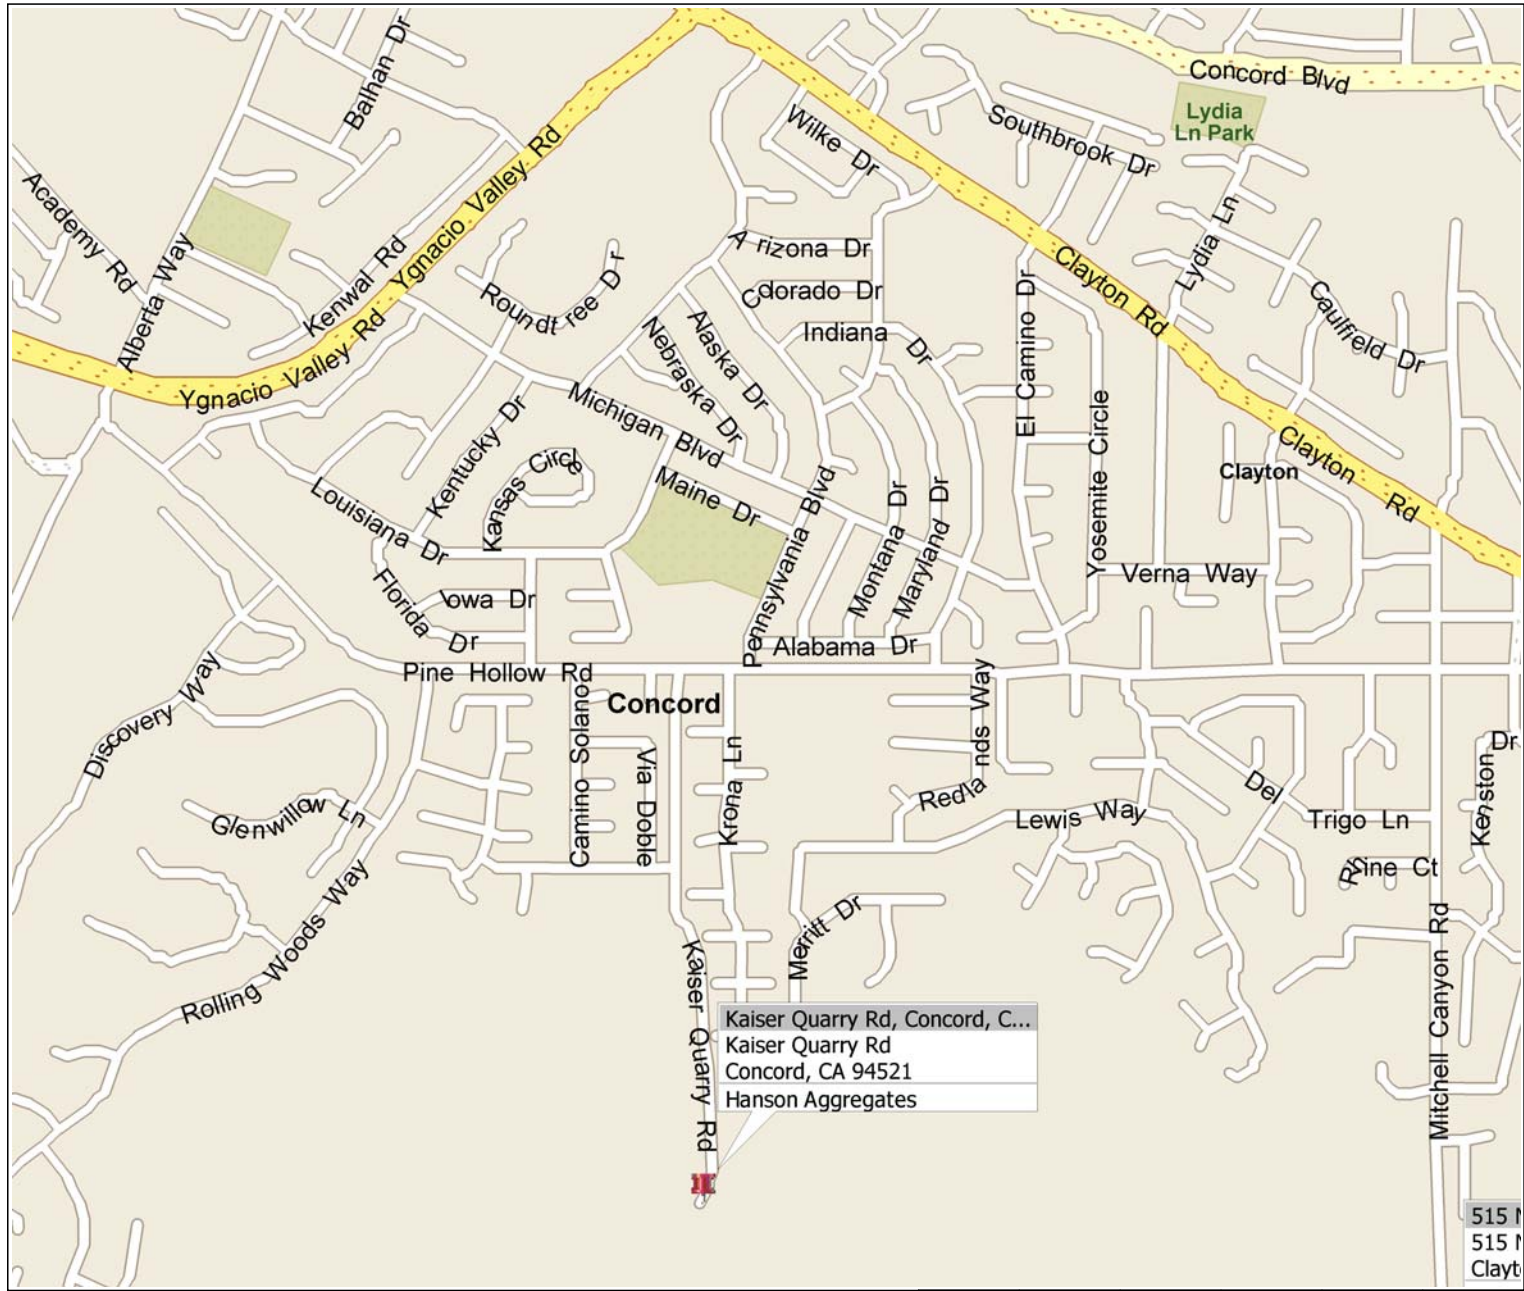

Hanson Aggregates Kaiser Quarry Rd

Traffic

More...

Map

Satellite

Earth

100 ft
50 m