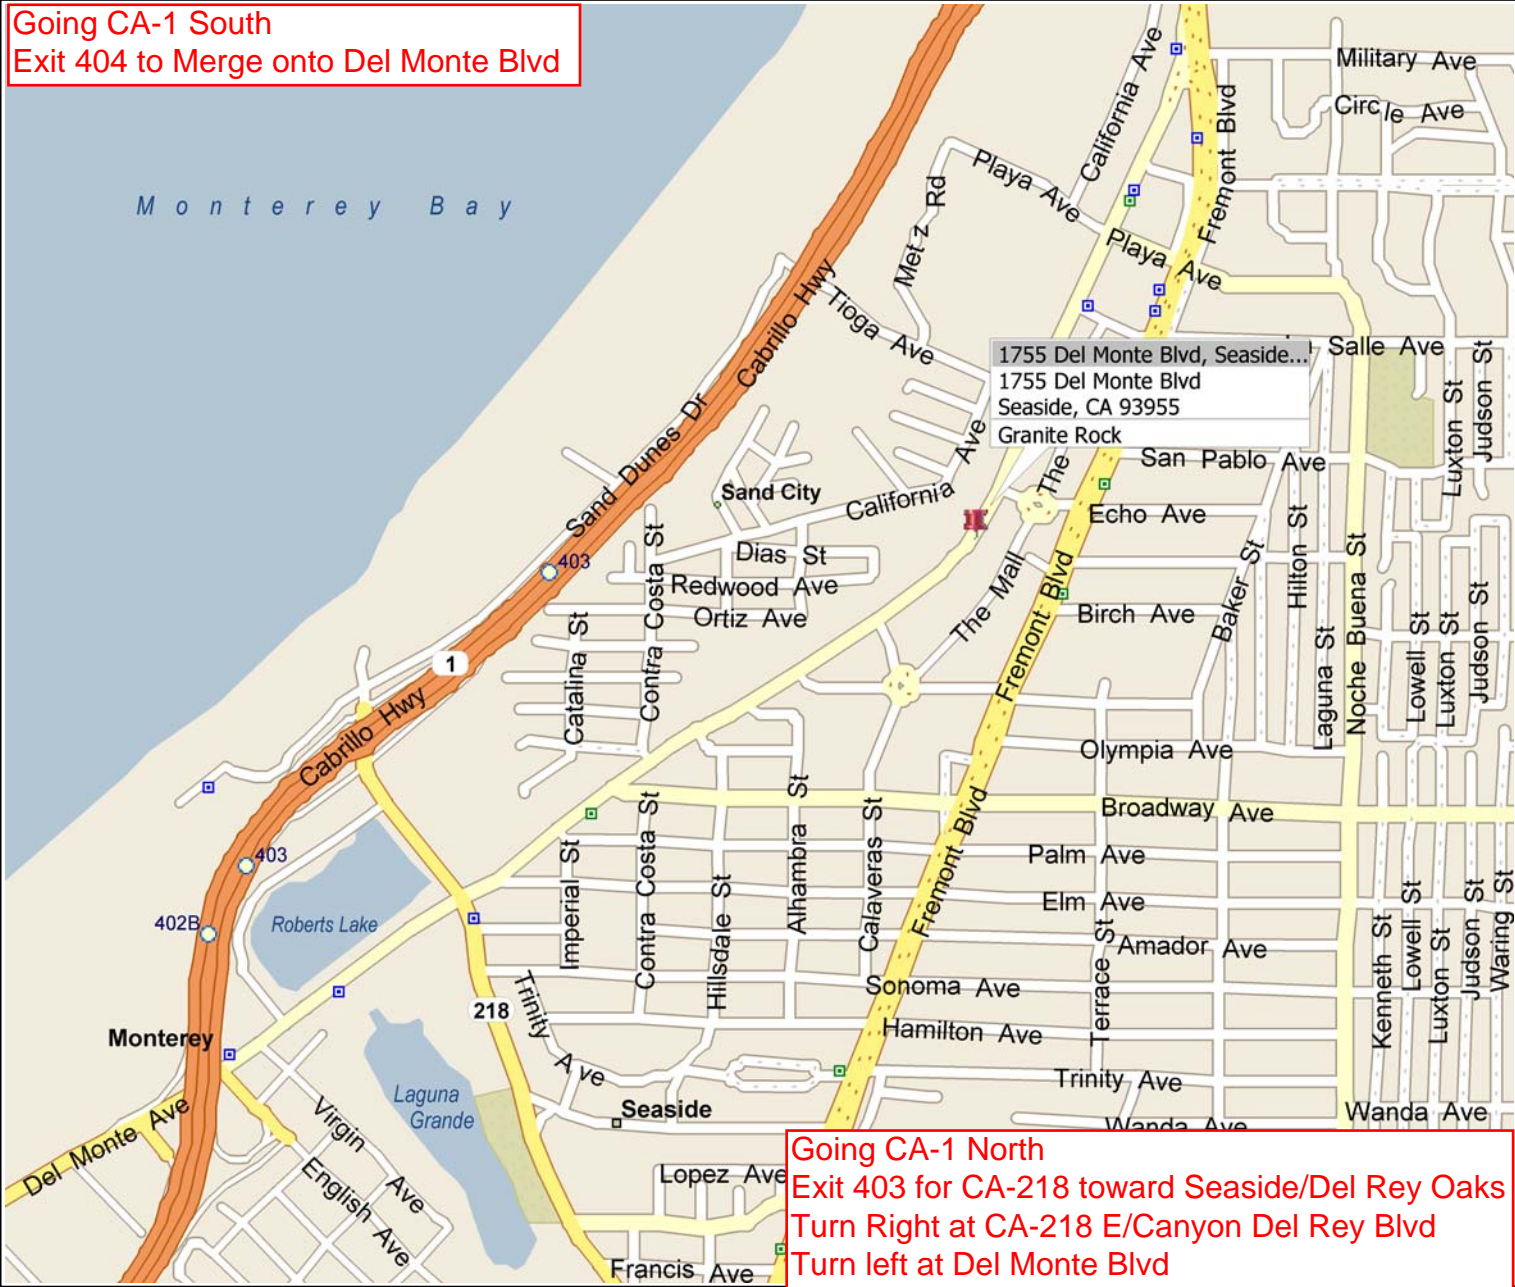

Granite Rock Seaside

Going CA-1 South
Exit 404 to Merge onto Del Monte Blvd

1755 Del Monte Blvd, Seaside...
1755 Del Monte Blvd
Seaside, CA 93955
Granite Rock

Going CA-1 North
Exit 403 for CA-218 toward Seaside/Del Rey Oaks
Turn Right at CA-218 E/Canyon Del Rey Blvd
Turn left at Del Monte Blvd

Copyright © and (P) 1988–2009 Microsoft Corporation and/or its suppliers. All rights reserved. <http://www.microsoft.com/streets/>
Certain mapping and direction data © 2009 NAVTEQ. All rights reserved. The Data for areas of Canada includes information taken with permission from Canadian authorities, including: © Her Majesty the Queen in Right of Canada, © Queen's Printer for Ontario. NAVTEQ and NAVTEQ ON BOARD are trademarks of NAVTEQ. © 2009 Tele Atlas North America, Inc. All rights reserved. Tele Atlas and Tele Atlas North America are trademarks of Tele Atlas, Inc. © 2009 by Applied Geographic Systems. All rights reserved.