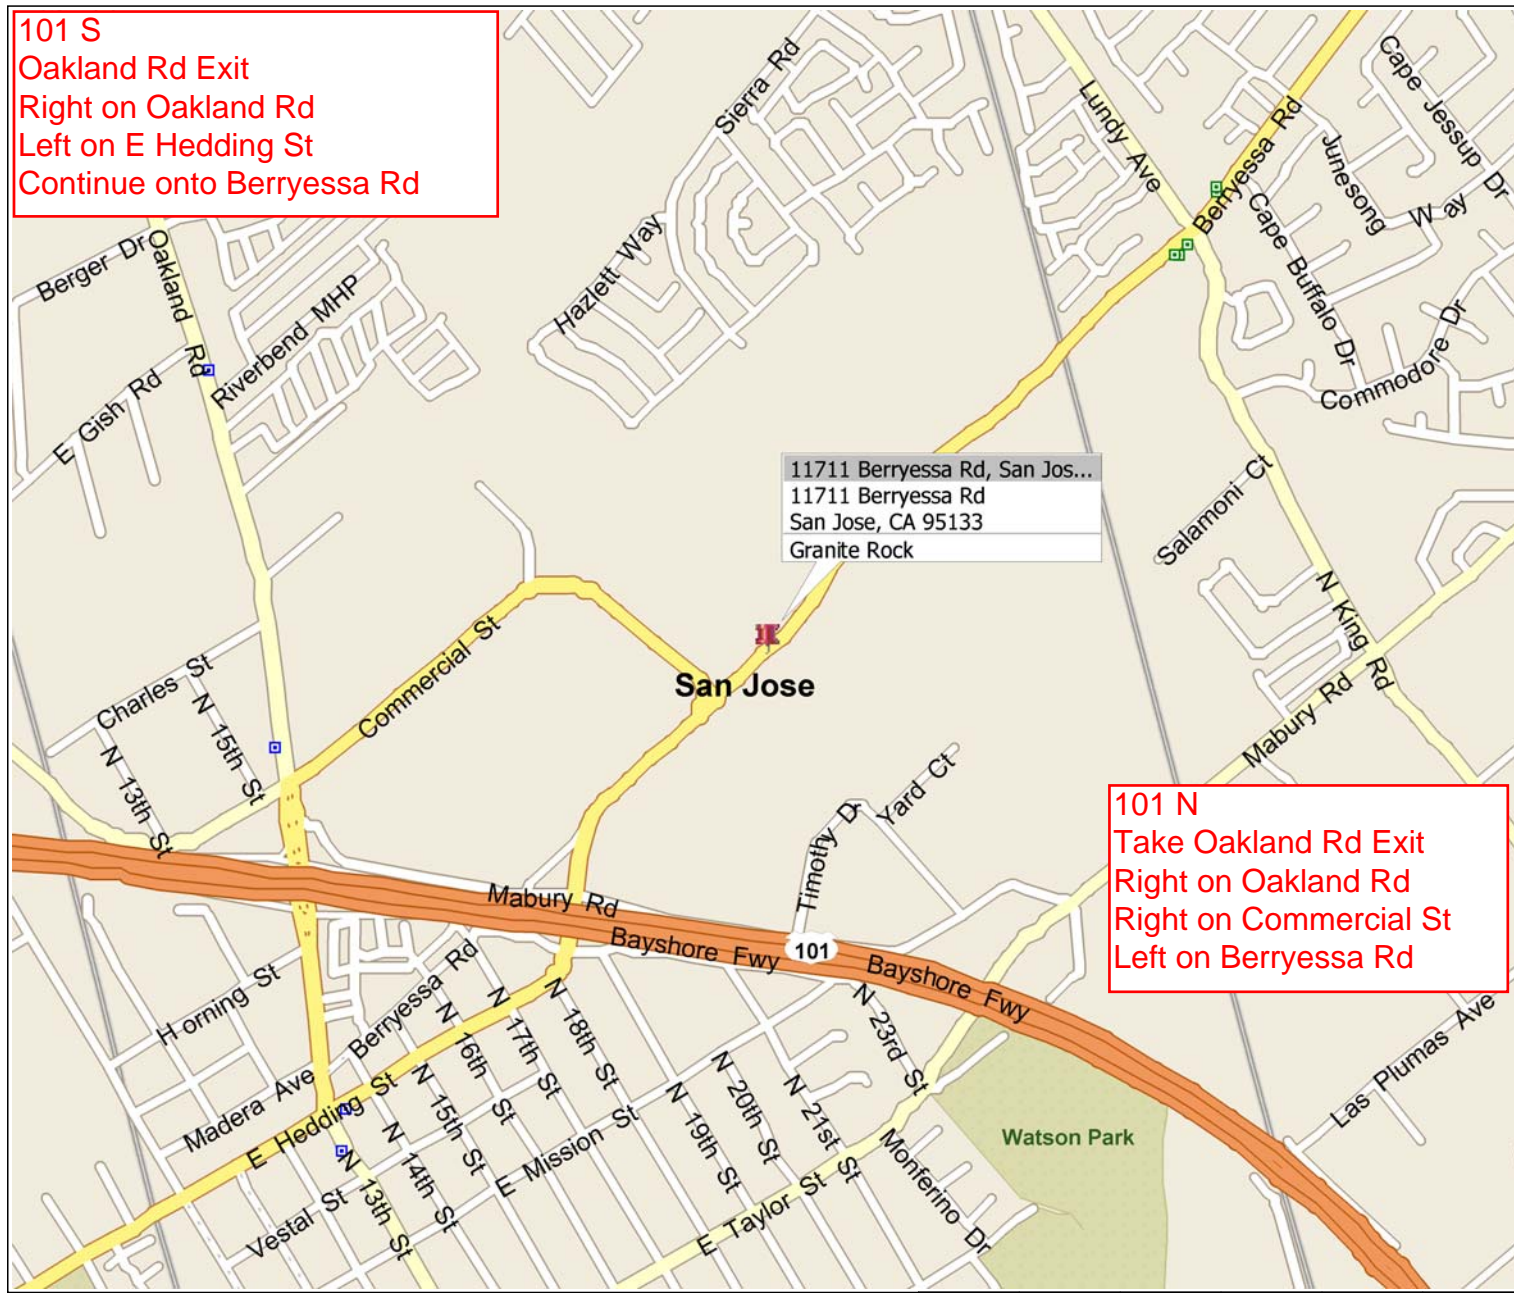

# Granite Rock San Jose

101 S  
Oakland Rd Exit  
Right on Oakland Rd  
Left on E Hedding St  
Continue onto Berryessa Rd

11711 Berryessa Rd, San Jos...  
11711 Berryessa Rd  
San Jose, CA 95133  
Granite Rock

101 N  
Take Oakland Rd Exit  
Right on Oakland Rd  
Right on Commercial St  
Left on Berryessa Rd

**OPERATING HOURS:**  
**7AM-530PM**

orporation and/or its suppliers. All rights reserved. <http://www.microsoft.com/streets/>  
AVTEQ. All rights reserved. The Data for areas of Canada includes information taken with permission from Canadian authorities, including: © Her Majesty the Queen in Right of Canada, © Queen's Printer for  
are trademarks of NAVTEQ. © 2009 Tele Atlas North America, Inc. All rights reserved. Tele Atlas and Tele Atlas North America are trademarks of Tele Atlas, Inc. © 2009 by Applied Geographic Systems. All rights

11744 Berryessa Rd, San Jose, CA, United States  
Address is approximate