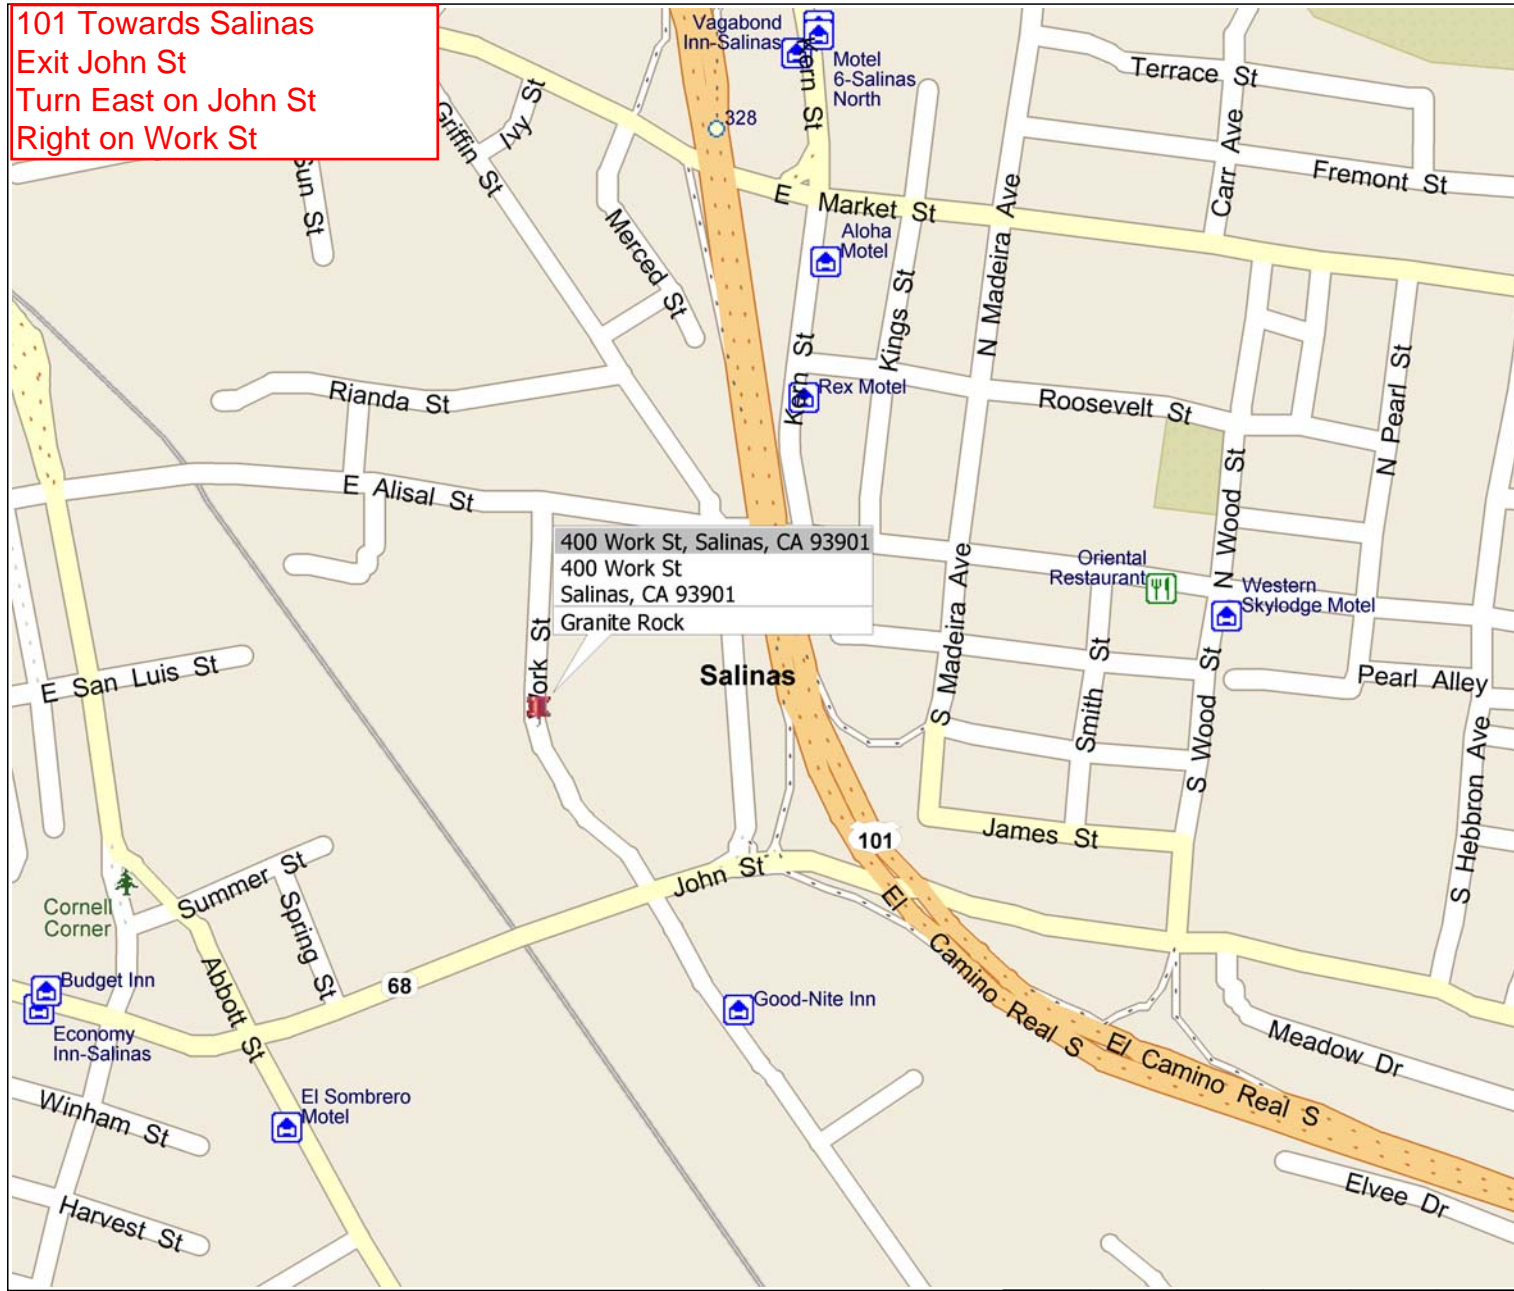

Granite Rock Salinas

101 Towards Salinas
Exit John St
Turn East on John St
Right on Work St

400 Work St, Salinas, CA 93901
400 Work St
Salinas, CA 93901
Granite Rock

448 Work St, Salinas, CA, United States
Address is approximate