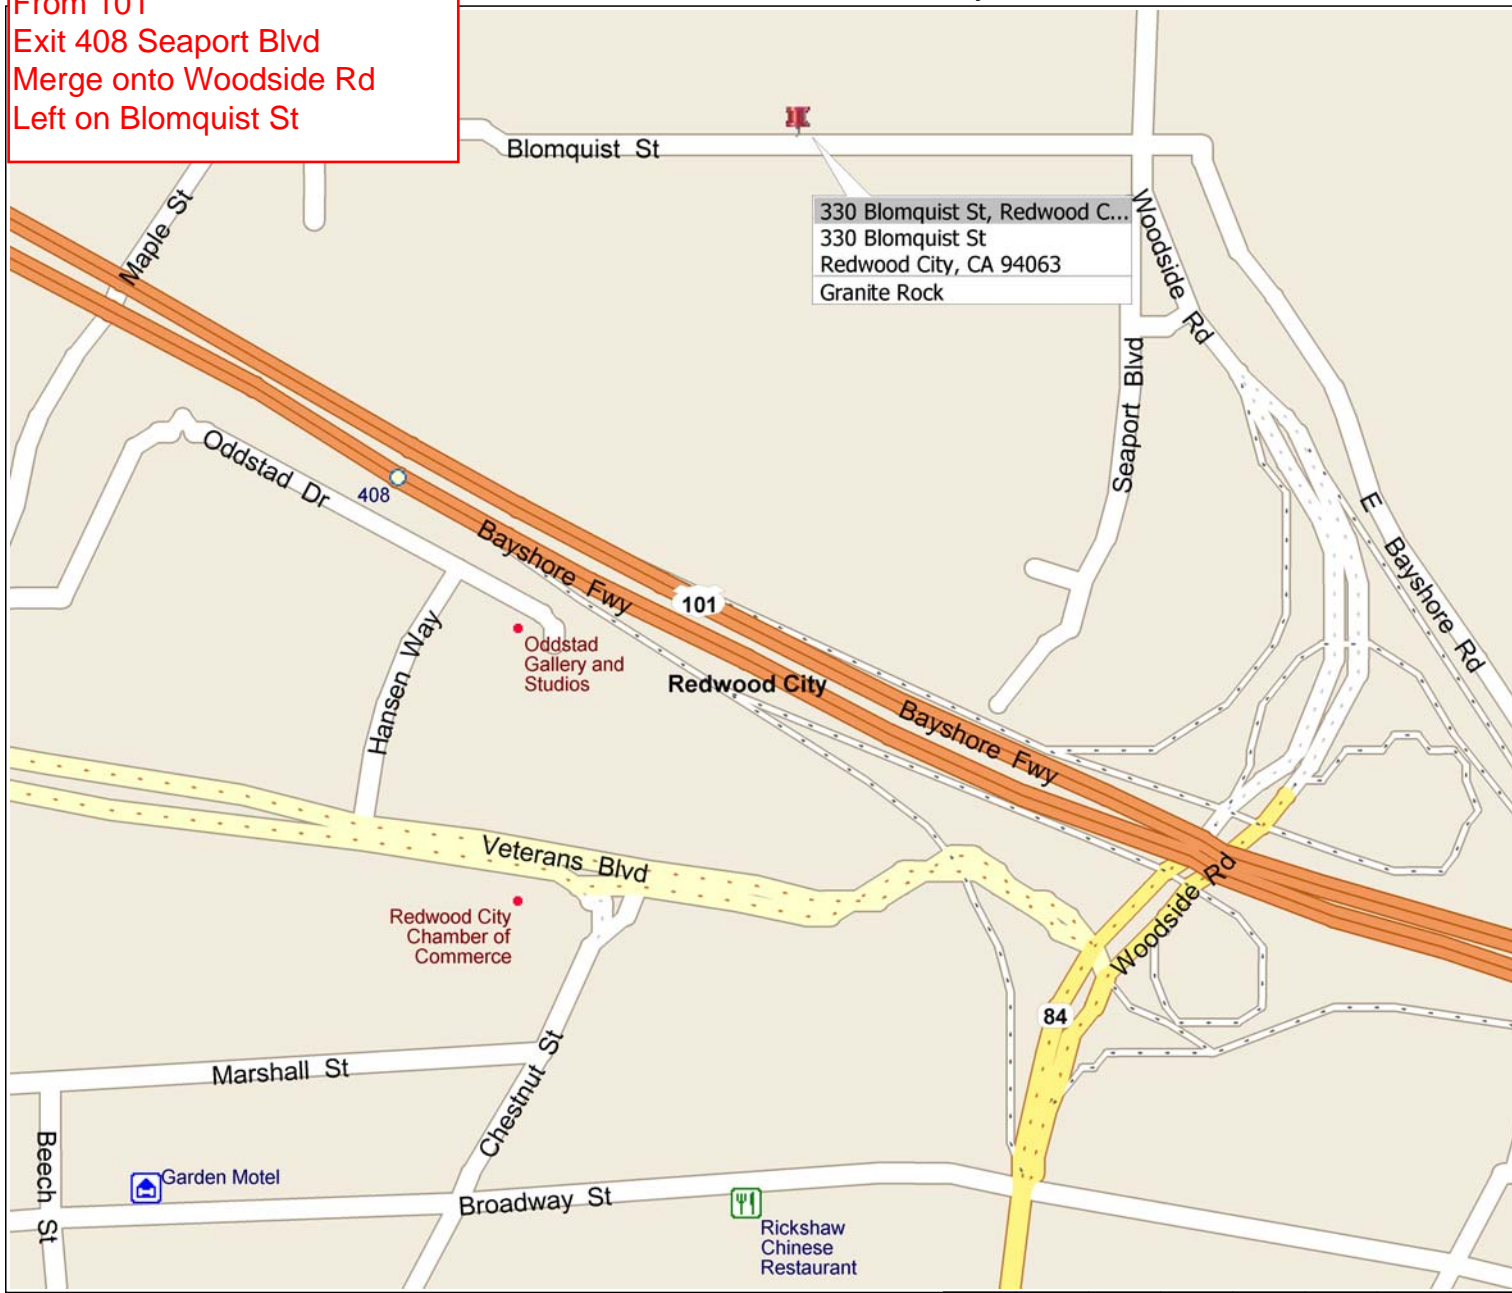

Granite Rock Redwood City

From 101
Exit 408 Seaport Blvd
Merge onto Woodside Rd
Left on Blomquist St

330 Blomquist St, Redwood C...
330 Blomquist St
Redwood City, CA 94063
Granite Rock

0 yds 100 200 300 400

OPERATING HOURS:
6AM-6PM

Microsoft Corporation and/or its suppliers. All rights reserved. <http://www.microsoft.com/streets/>
NAVTEQ. All rights reserved. The Data for areas of Canada includes information taken with permission from Canadian authorities, including: © Her Majesty the Queen in Right of Canada, © Queen's Printer for
the trademarks of NAVTEQ. © 2009 Tele Atlas North America, Inc. All rights reserved. Tele Atlas and Tele Atlas North America are trademarks of Tele Atlas, Inc. © 2009 by Applied Geographic Systems. All rights