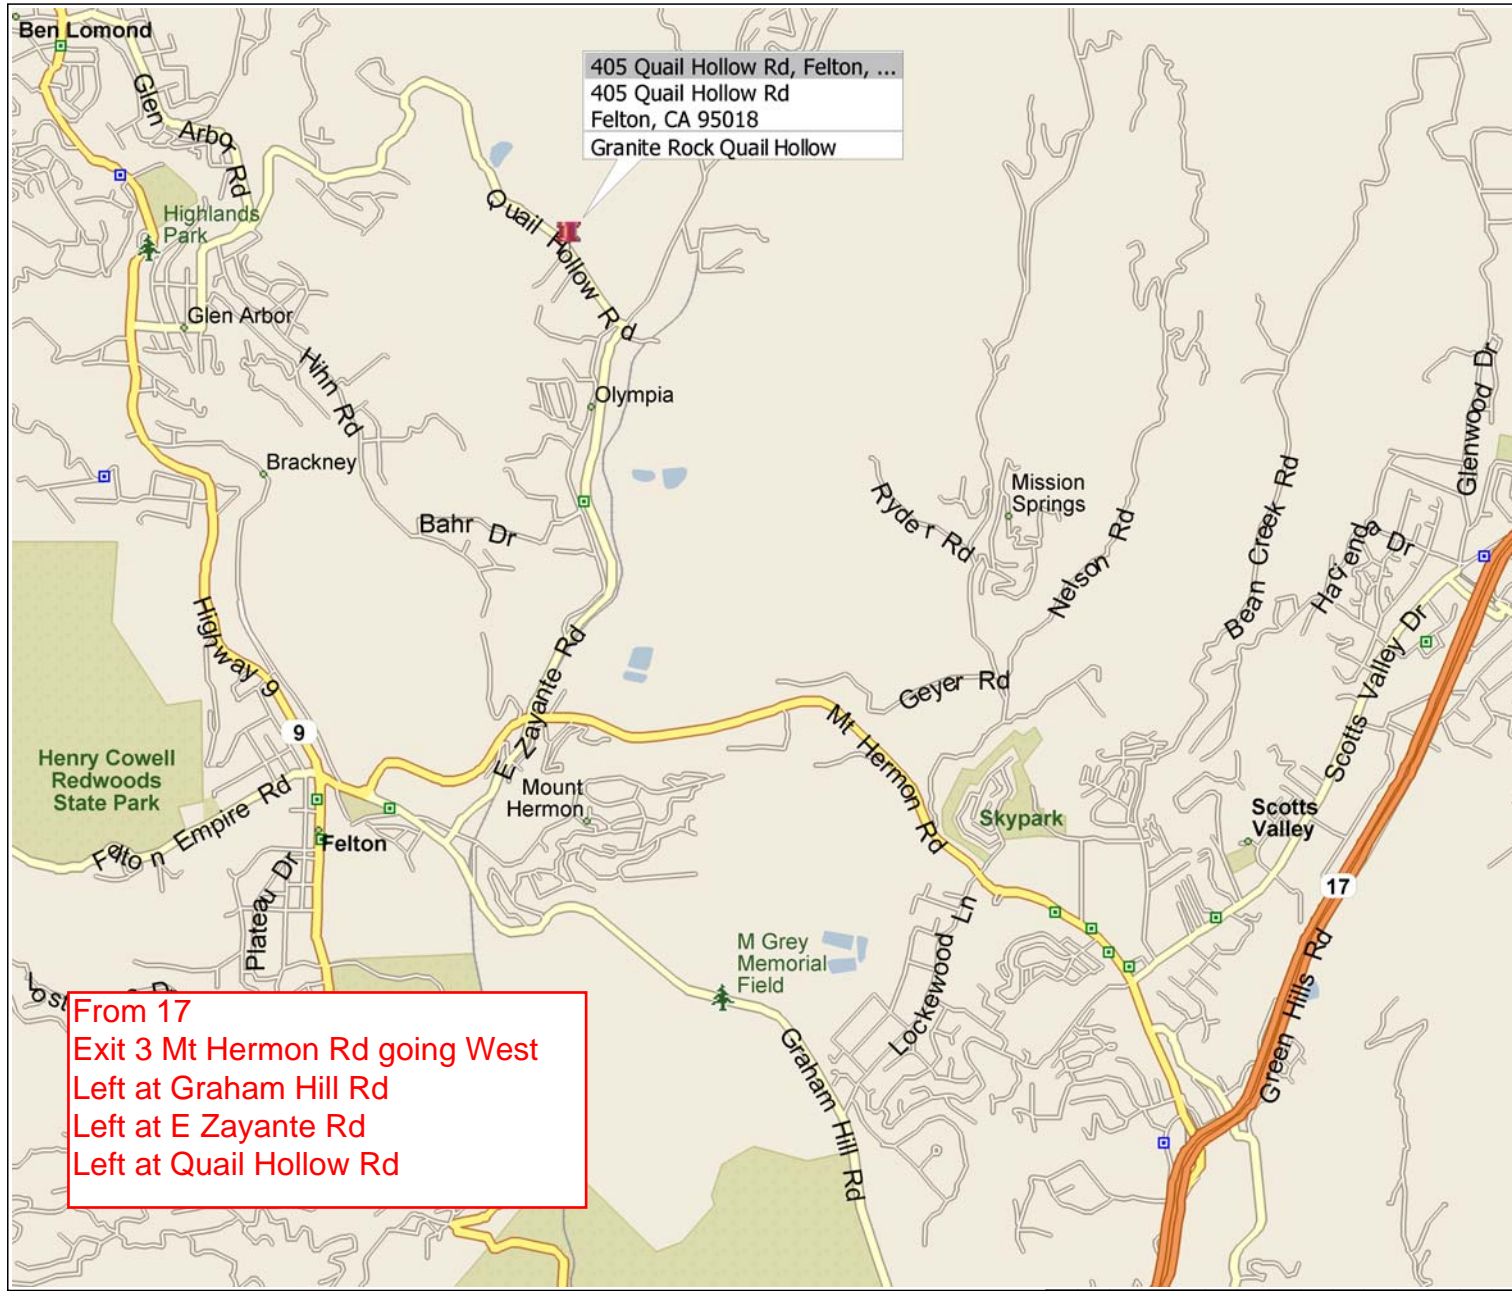

Granite Rock Quail Hollow- Felton

0 mi 0.5 1 1.5