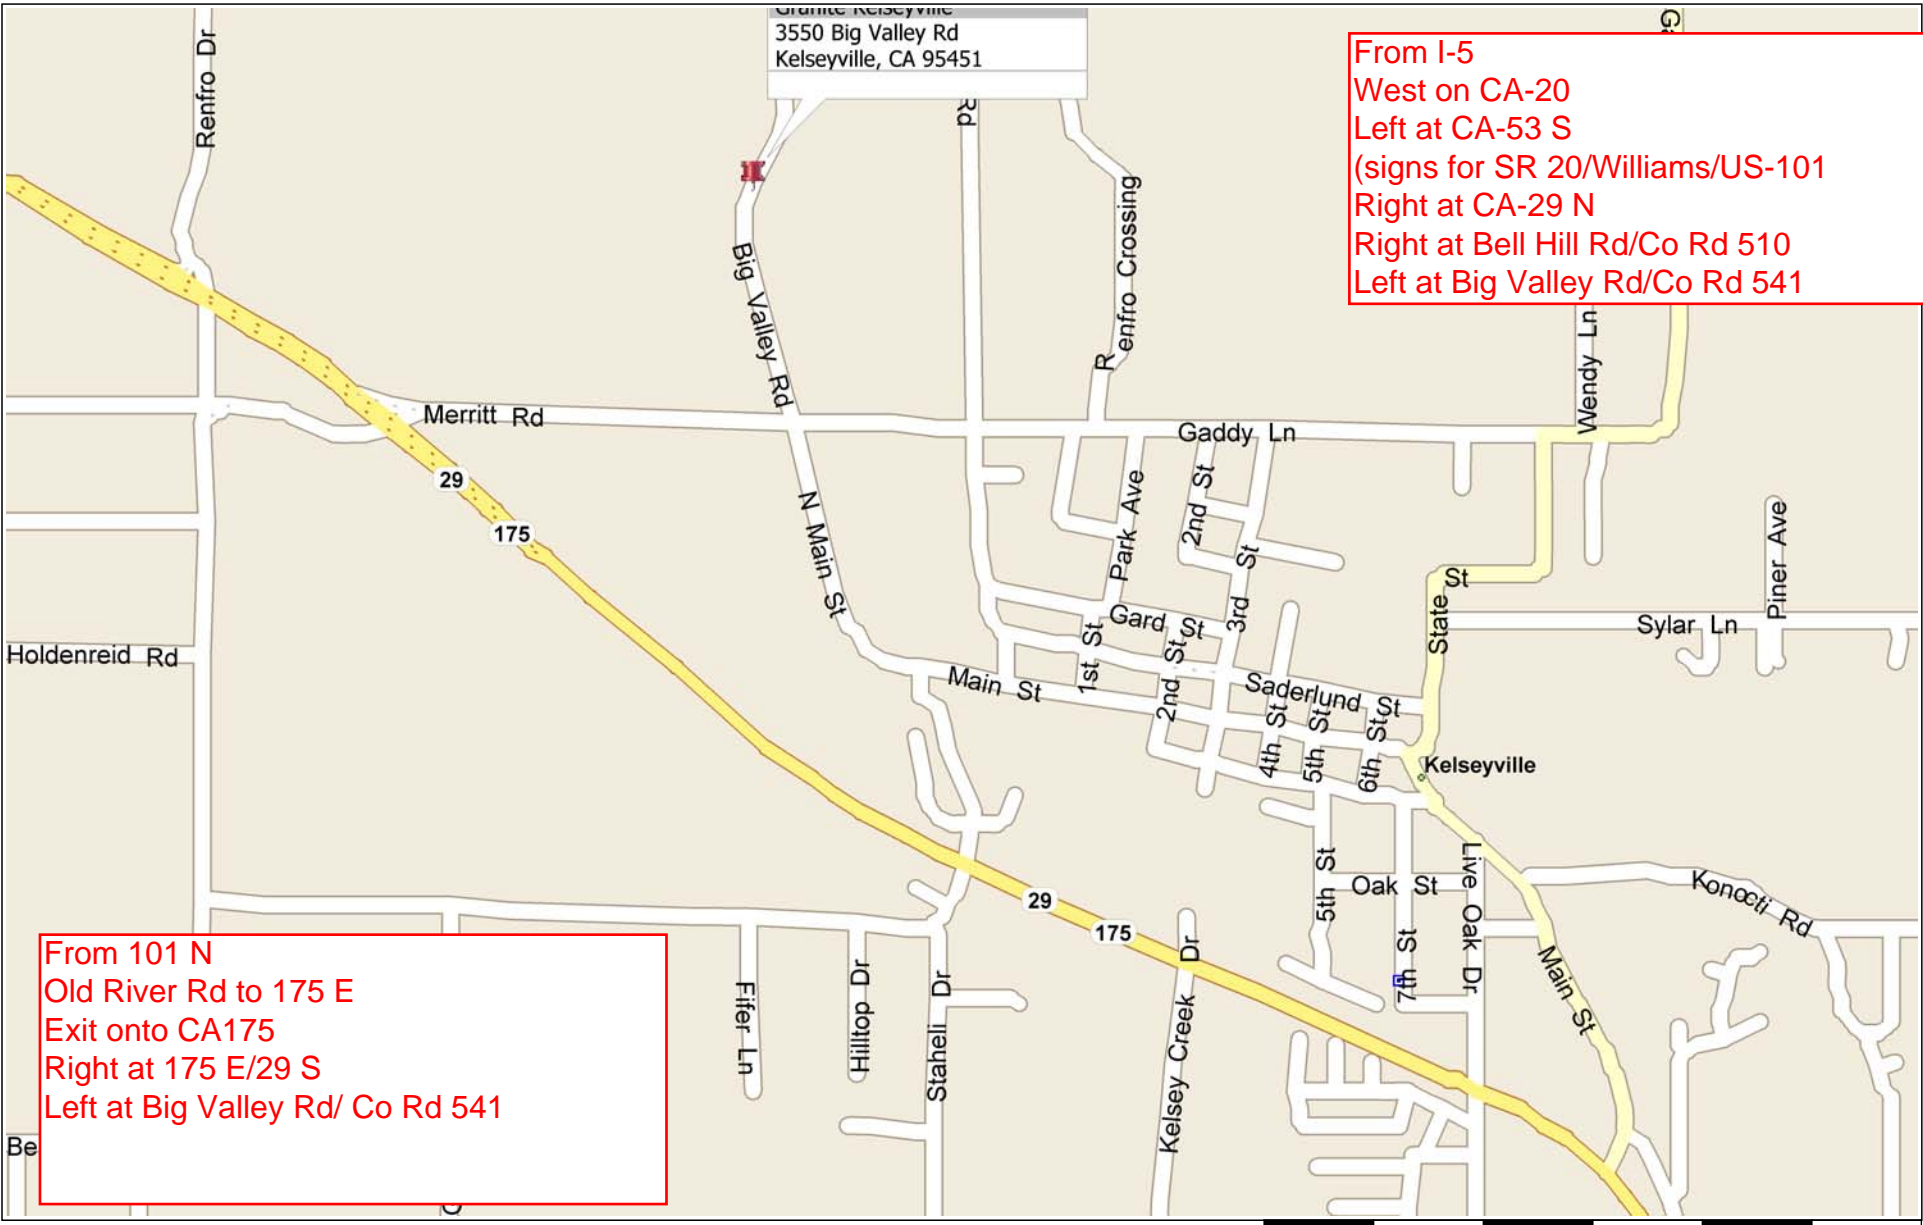

# Granite Kelseyville

Granite Kelseyville  
3550 Big Valley Rd  
Kelseyville, CA 95451

From I-5  
West on CA-20  
Left at CA-53 S  
(signs for SR 20/Williams/US-101)  
Right at CA-29 N  
Right at Bell Hill Rd/Co Rd 510  
Left at Big Valley Rd/Co Rd 541

From 101 N  
Old River Rd to 175 E  
Exit onto CA175  
Right at 175 E/29 S  
Left at Big Valley Rd/ Co Rd 541

0 mi 0.2 0.4 0.6

Copyright © and (P) 1988–2009 Microsoft Corporation and/or its suppliers. All rights reserved. <http://www.microsoft.com/streets/>  
Certain mapping and direction data © 2009 NAVTEQ. All rights reserved. The Data for areas of Canada includes information taken with permission from Canadian authorities, including: © Her Majesty the Queen in Right of Canada, © Queen's Printer for Ontario. NAVTEQ and NAVTEQ ON BOARD are trademarks of NAVTEQ. © 2009 Tele Atlas North America, Inc. All rights reserved. Tele Atlas and Tele Atlas North America are trademarks of Tele Atlas, Inc. © 2009 by Applied Geographic Systems. All rights reserved.