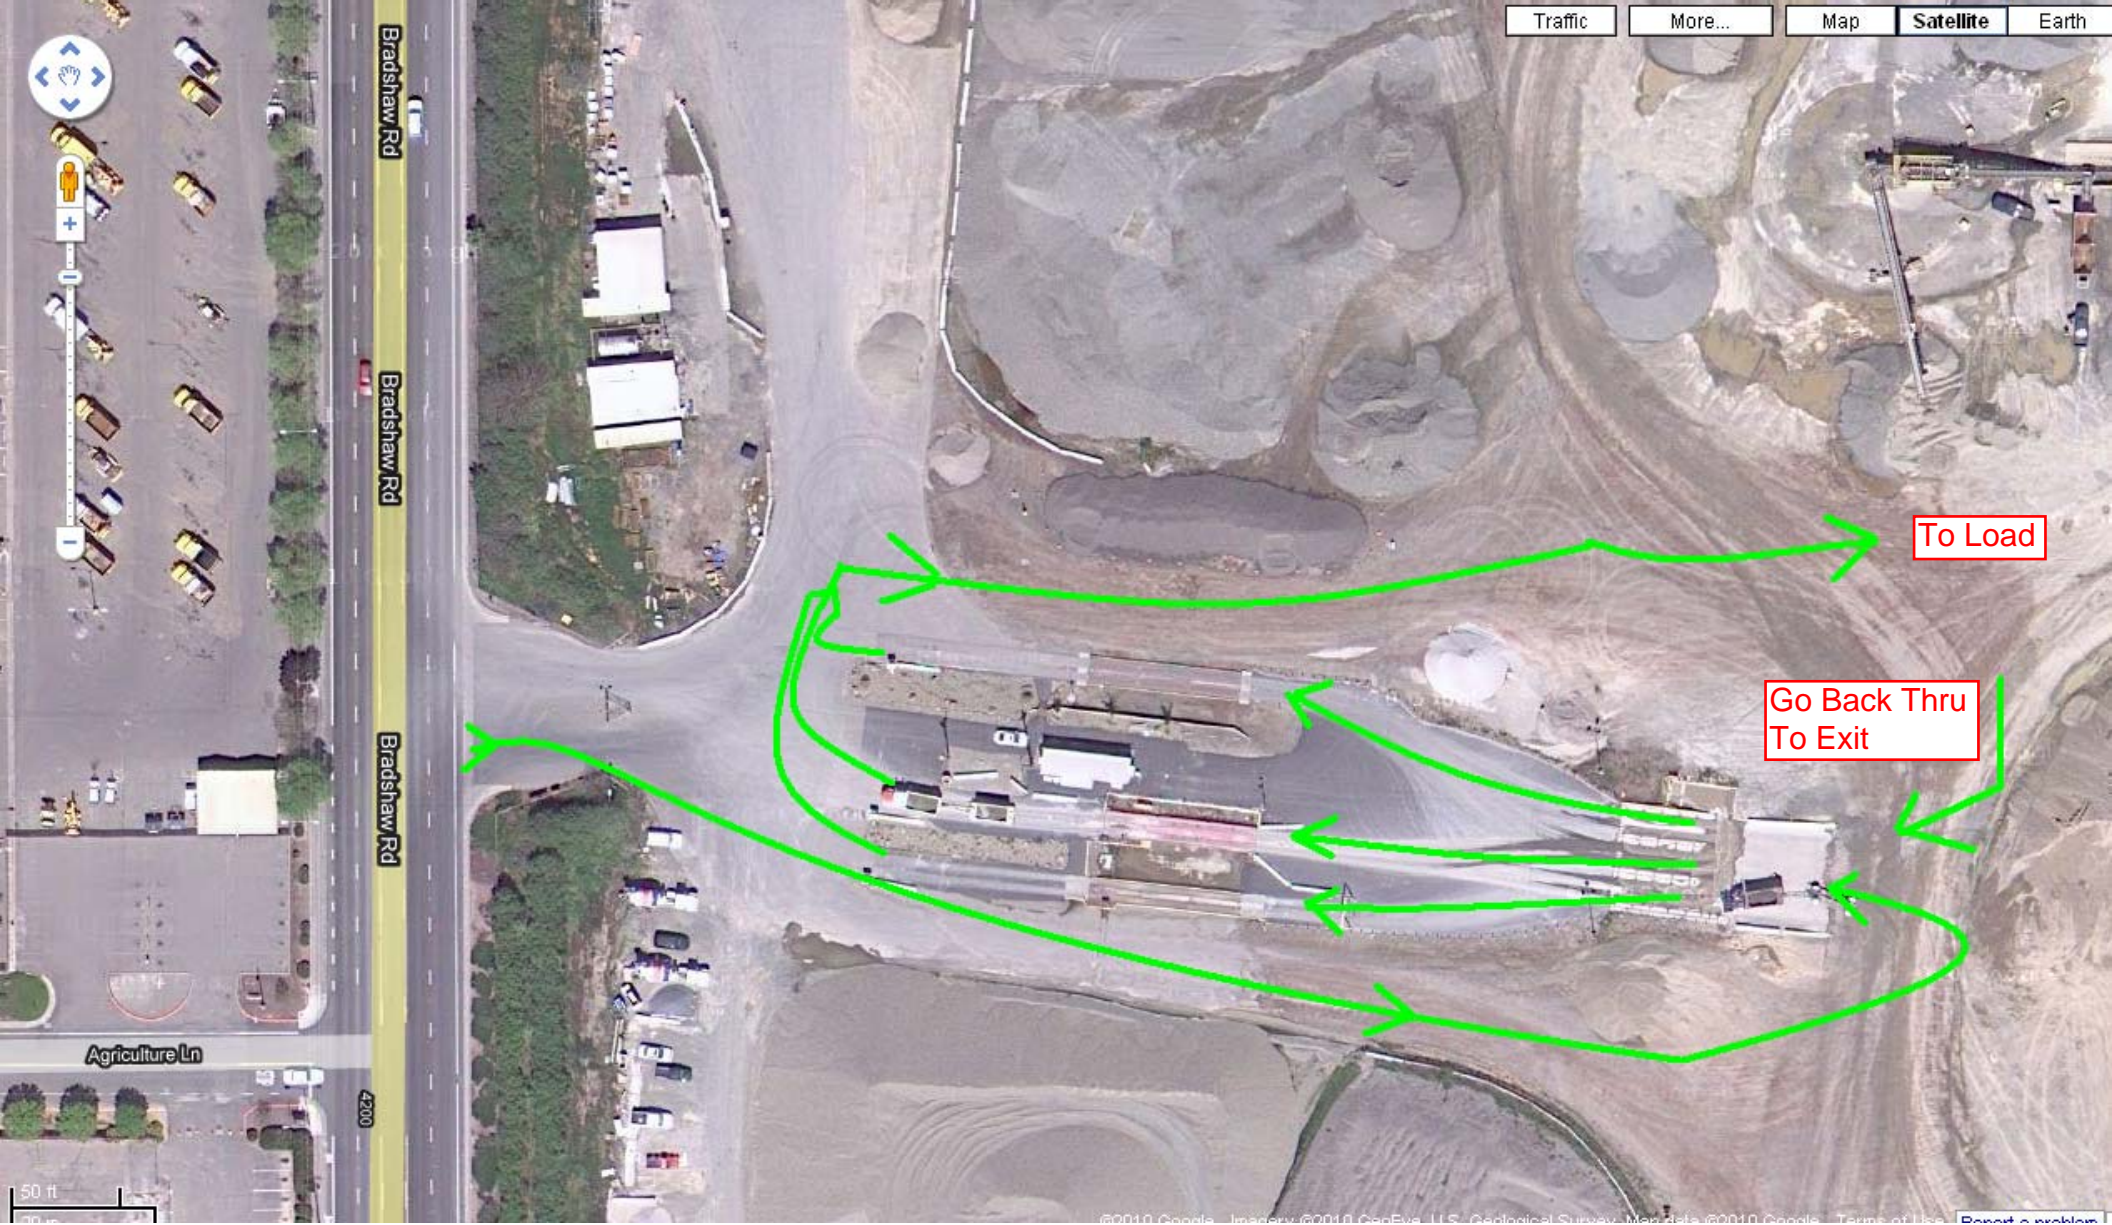

Granite Bradshaw

OPERATING HOURS:
6AM-3:30PM

Corporation and/or its suppliers. All rights reserved. <http://www.microsoft.com/streets/>
© 1999 NAVTEQ. All rights reserved. The Data for areas of Canada includes information taken with permission from Canadian authorities, including: © Her Majesty the Queen in Right of Canada, © Queen's Printer for
RD are trademarks of NAVTEQ. © 2009 Tele Atlas North America, Inc. All rights reserved. Tele Atlas and Tele Atlas North America are trademarks of Tele Atlas, Inc. © 2009 by Applied Geographic Systems. All rights

4162 Bradshaw Rd, Rosemont, CA, United States
Address is approximate

Bradshaw Rd

Bradshaw Rd

Bradshaw Rd

Bradshaw Rd

Agriculture Ln

4200

Traffic

More...

Map

Satellite

Earth

To Load

Go Back Thru To Exit

50 ft