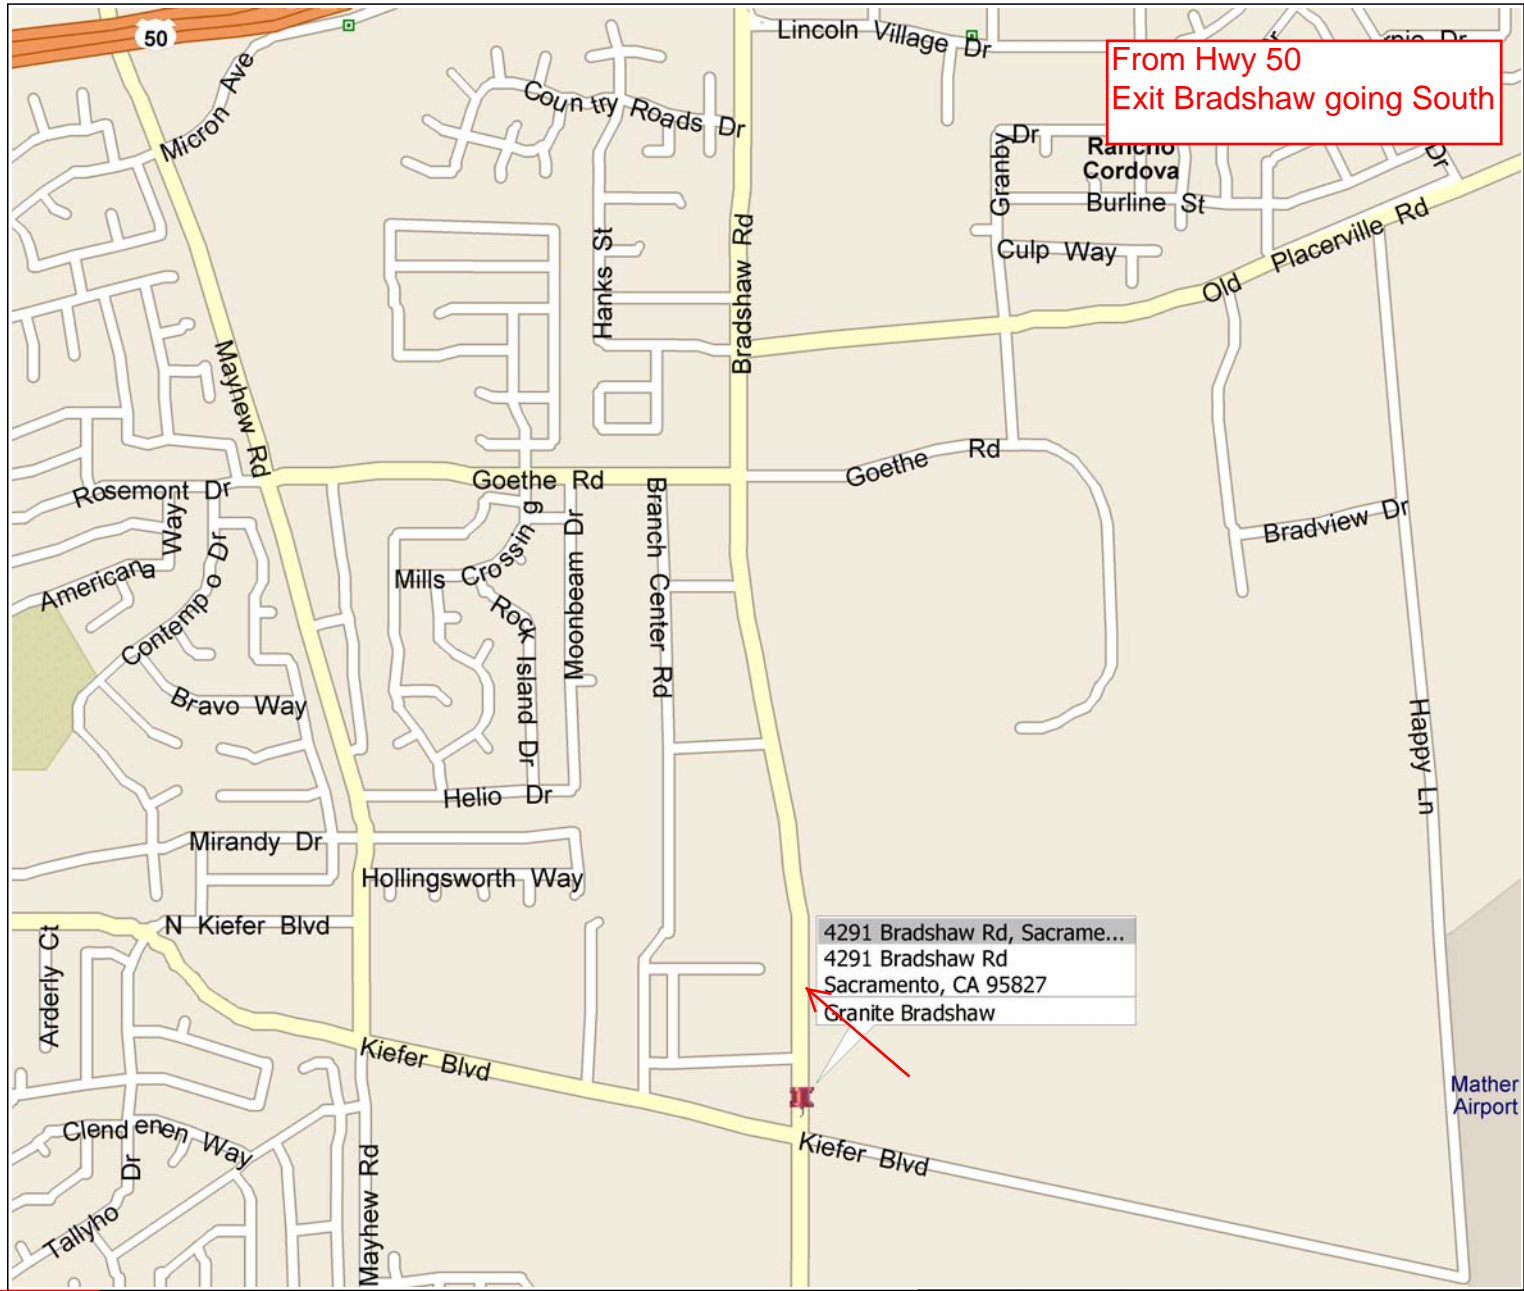

Granite Bradshaw

OPERATING HOURS:
6AM-3:30PM

Corporation and/or its suppliers. All rights reserved. <http://www.microsoft.com/streets/>
© 1999 NAVTEQ. All rights reserved. The Data for areas of Canada includes information taken with permission from Canadian authorities, including: © Her Majesty the Queen in Right of Canada, © Queen's Printer for
RD are trademarks of NAVTEQ. © 2009 Tele Atlas North America, Inc. All rights reserved. Tele Atlas and Tele Atlas North America are trademarks of Tele Atlas, Inc. © 2009 by Applied Geographic Systems. All rights

4162 Bradshaw Rd, Rosemont, CA, United States
Address is approximate

Bradshaw Rd

Bradshaw Rd

Bradshaw Rd

Bradshaw Rd

Agriculture Ln

4200

Traffic

More...

Map

Satellite

Earth

To Load

Go Back Thru To Exit

50 ft