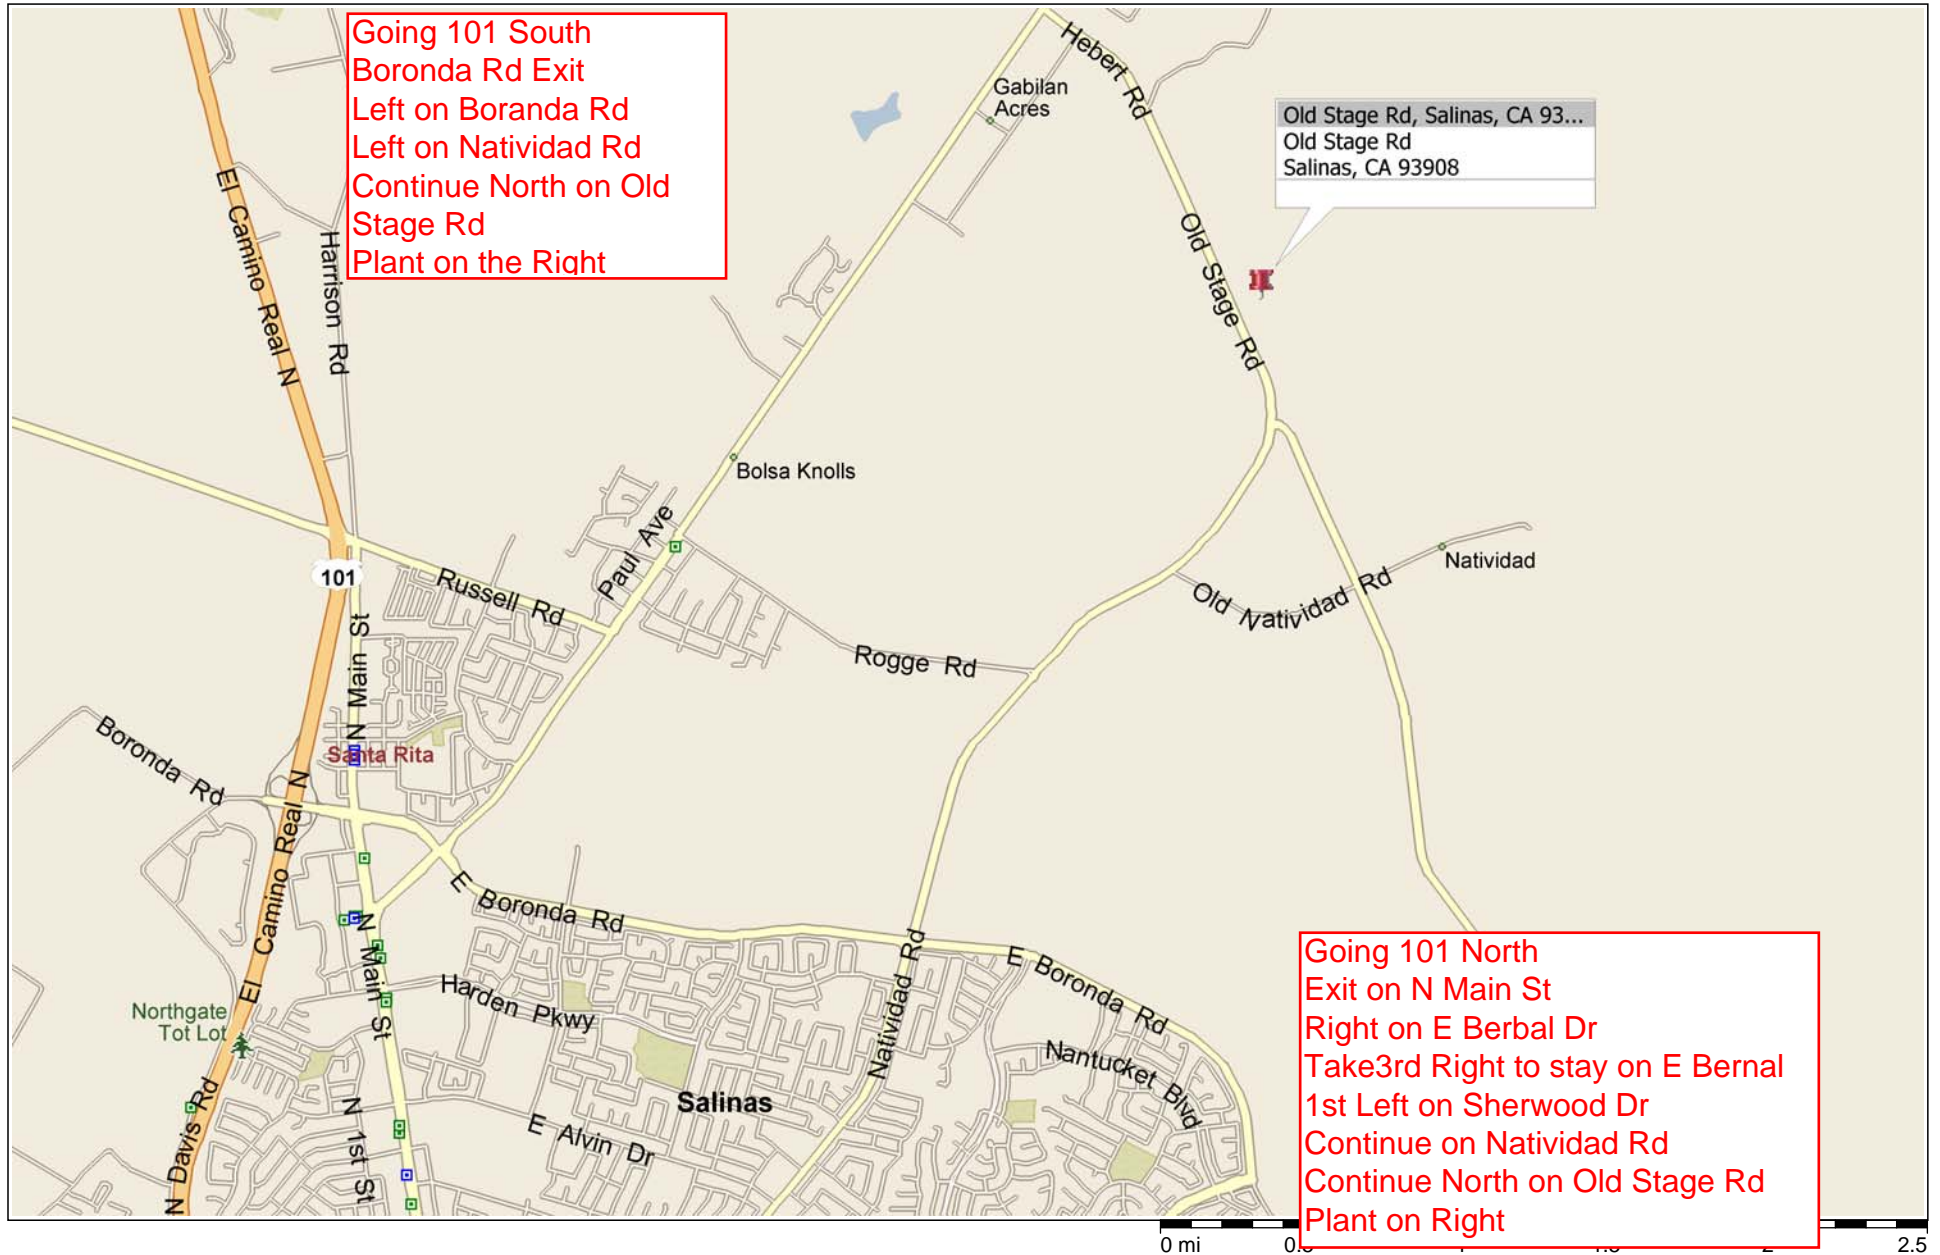

Chemical Lime Salinas

522 Old Stage Rd, Salinas, CA, United States
Address is approximate

Old Stage Rd

Traffic More... Map Satellite Earth

100 ft