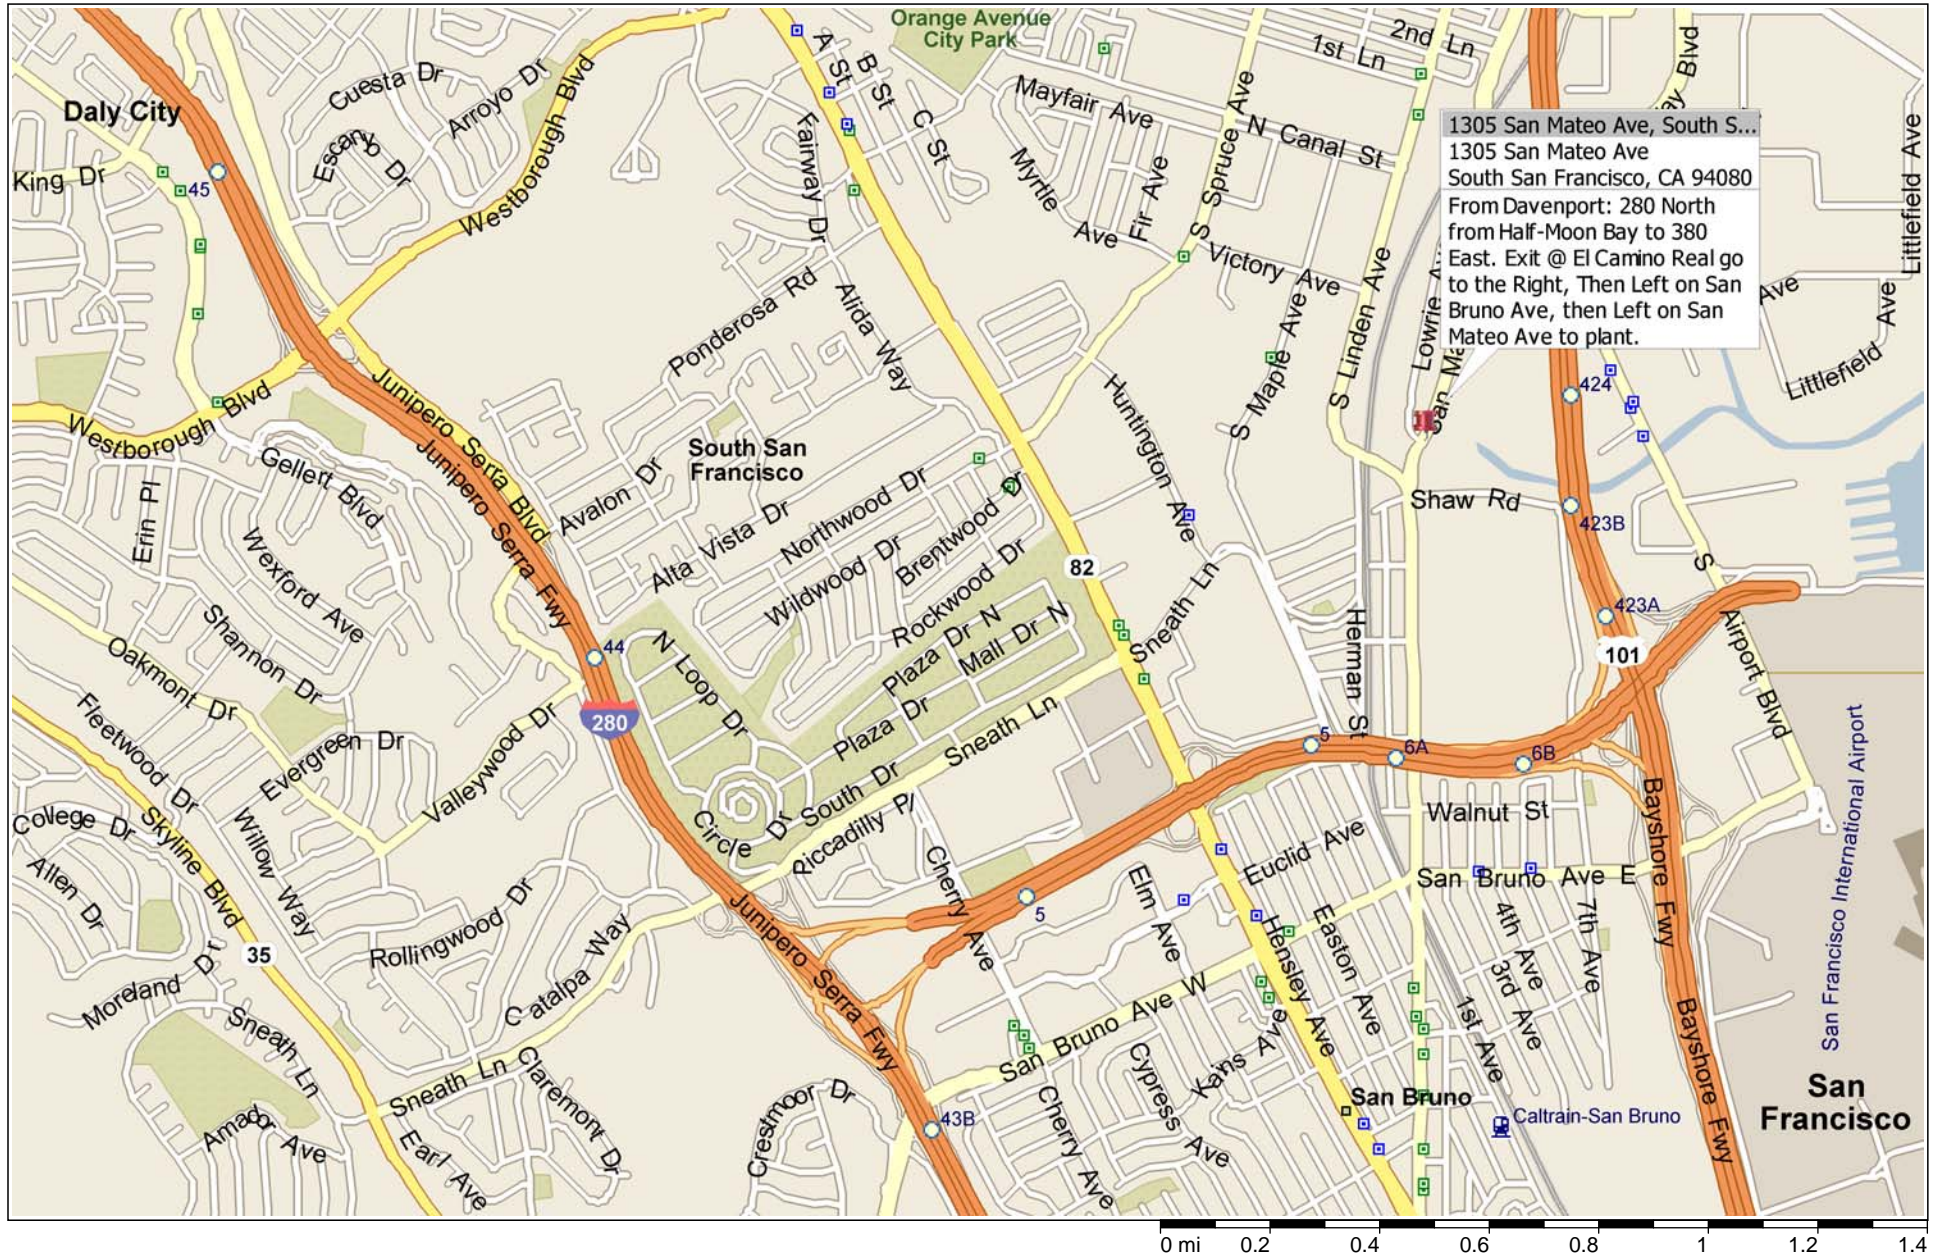

# Central South San Francisco

Traffic

More...

Map

Satellite

Earth

Overhead

45°

Show labels

20 ft