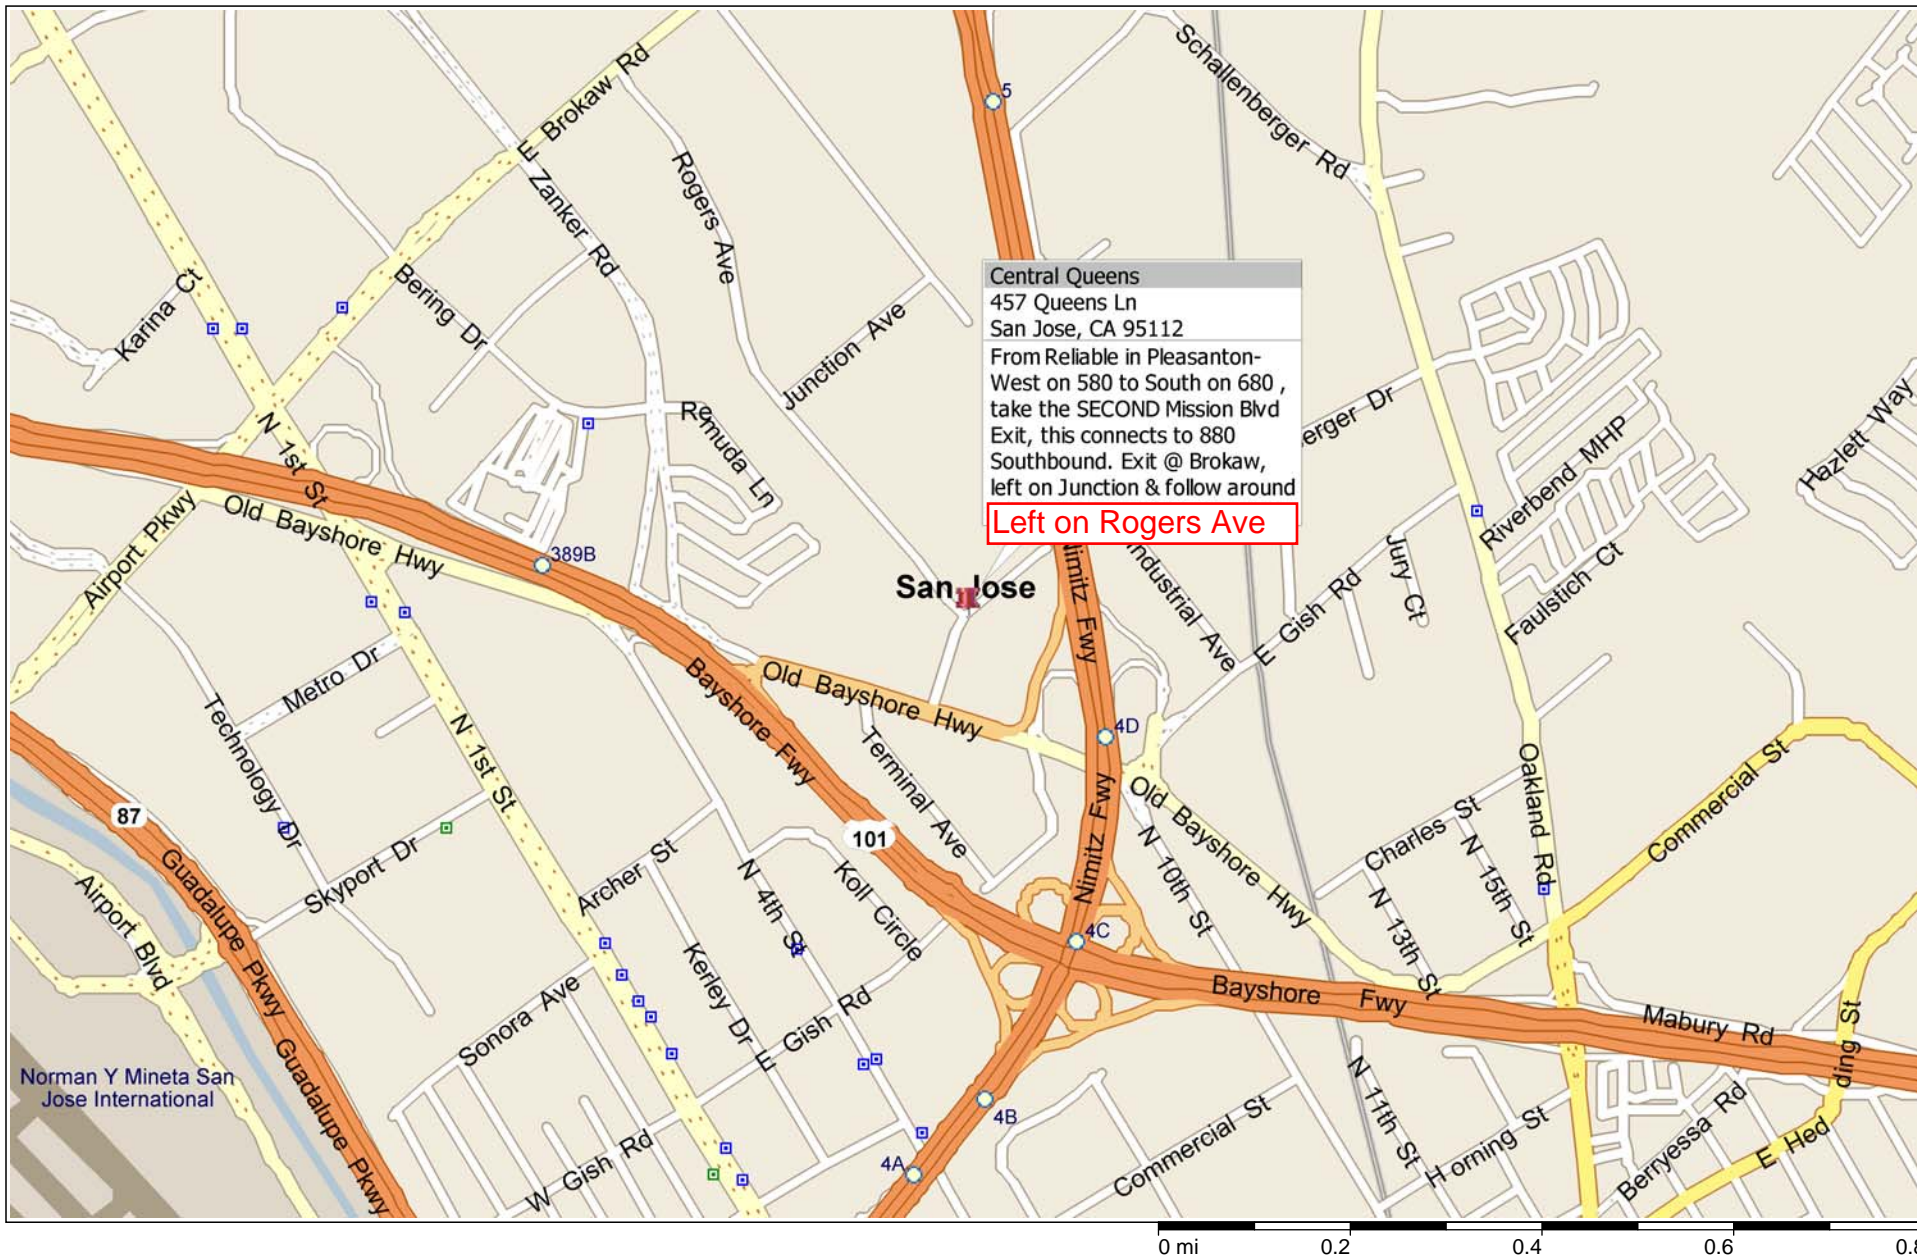

Central Queens San Jose

Pneumatic

Bottom Dump

Traffic

More...

Map

Satellite

Earth

Overhead

45°

Show labels

20 ft