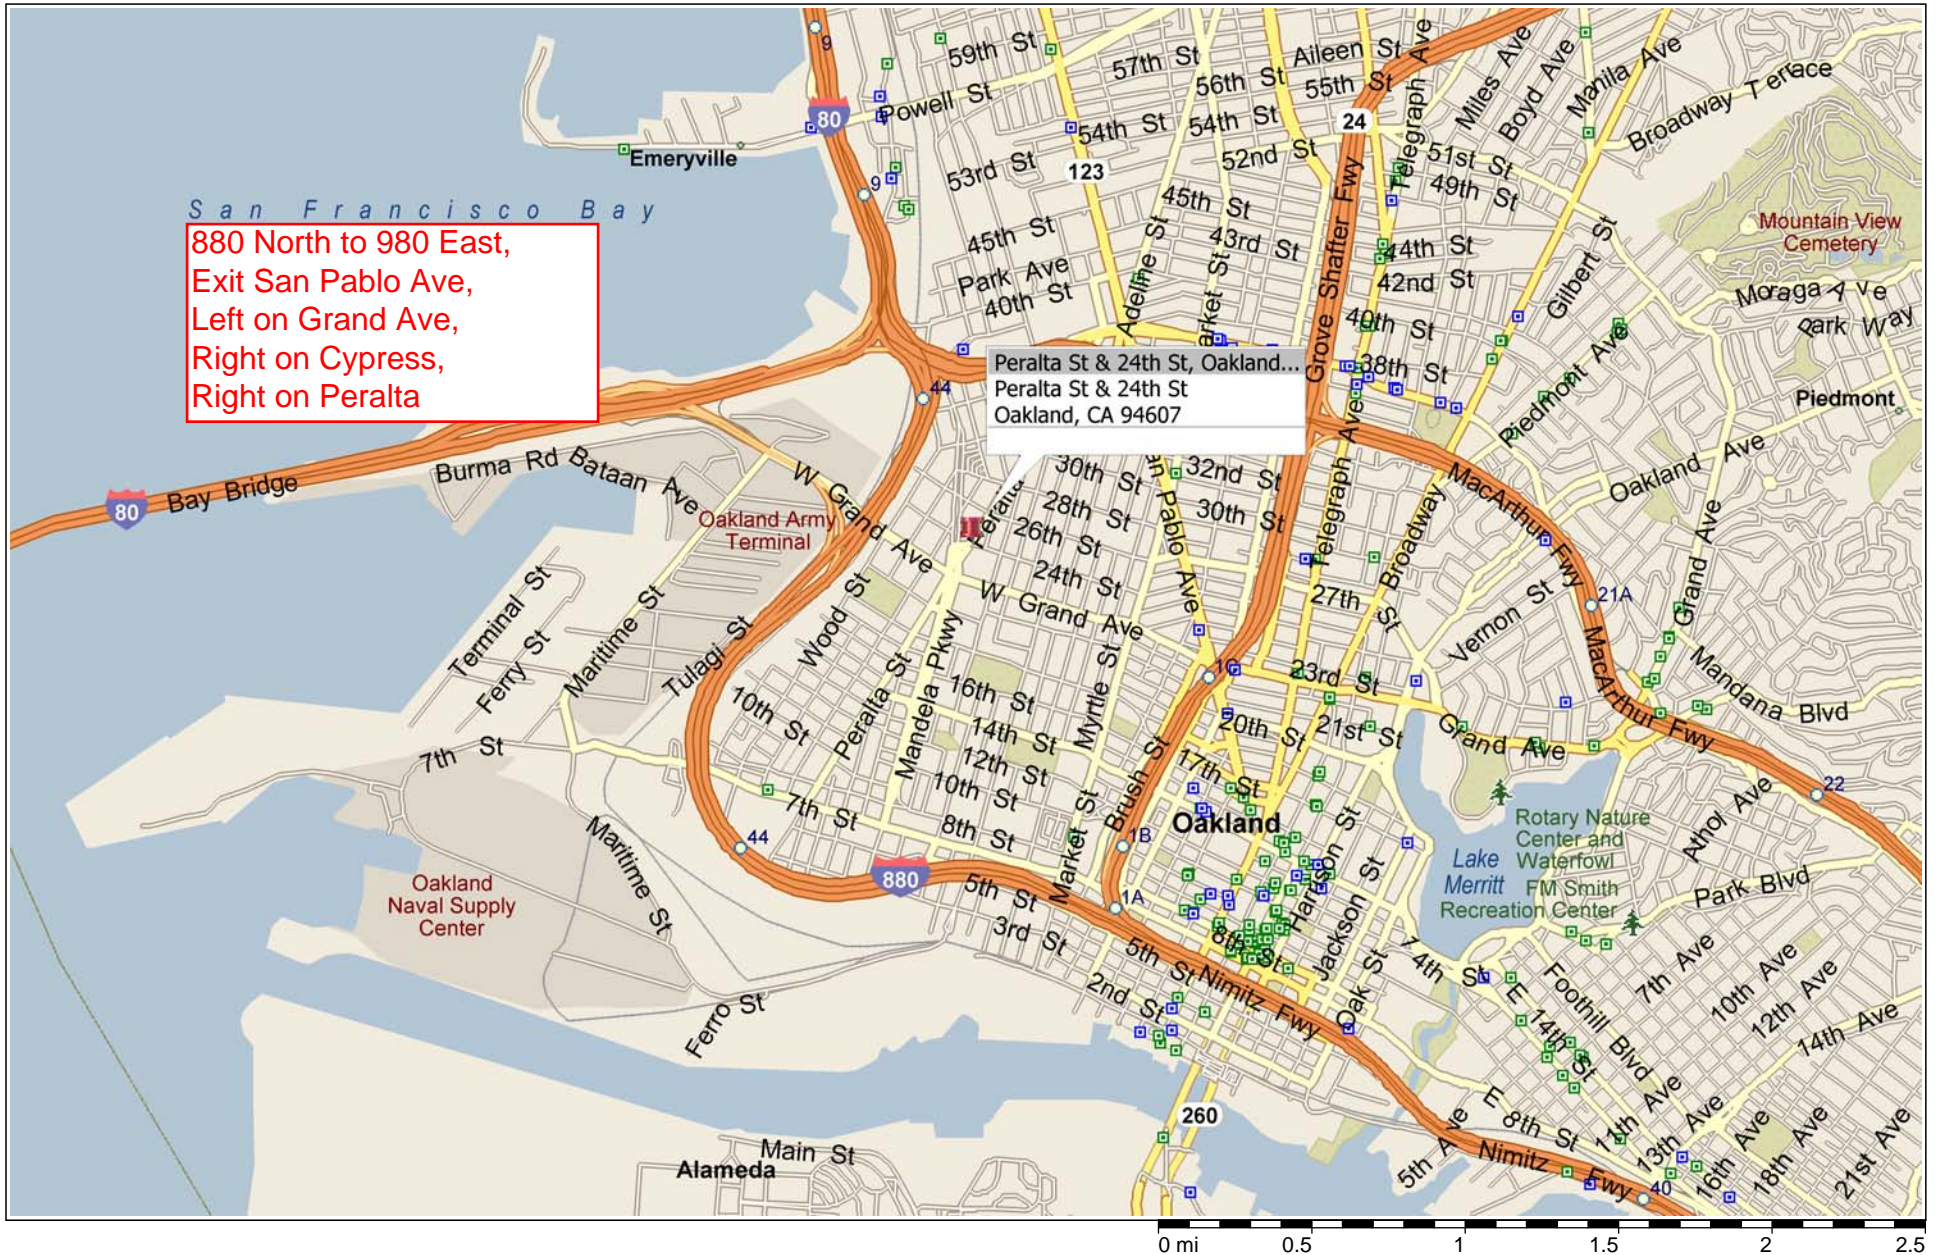

Central Oakland

Traffic

More...

Map

Satellite

Earth

Bottom Dump

Pneumatic

20 ft