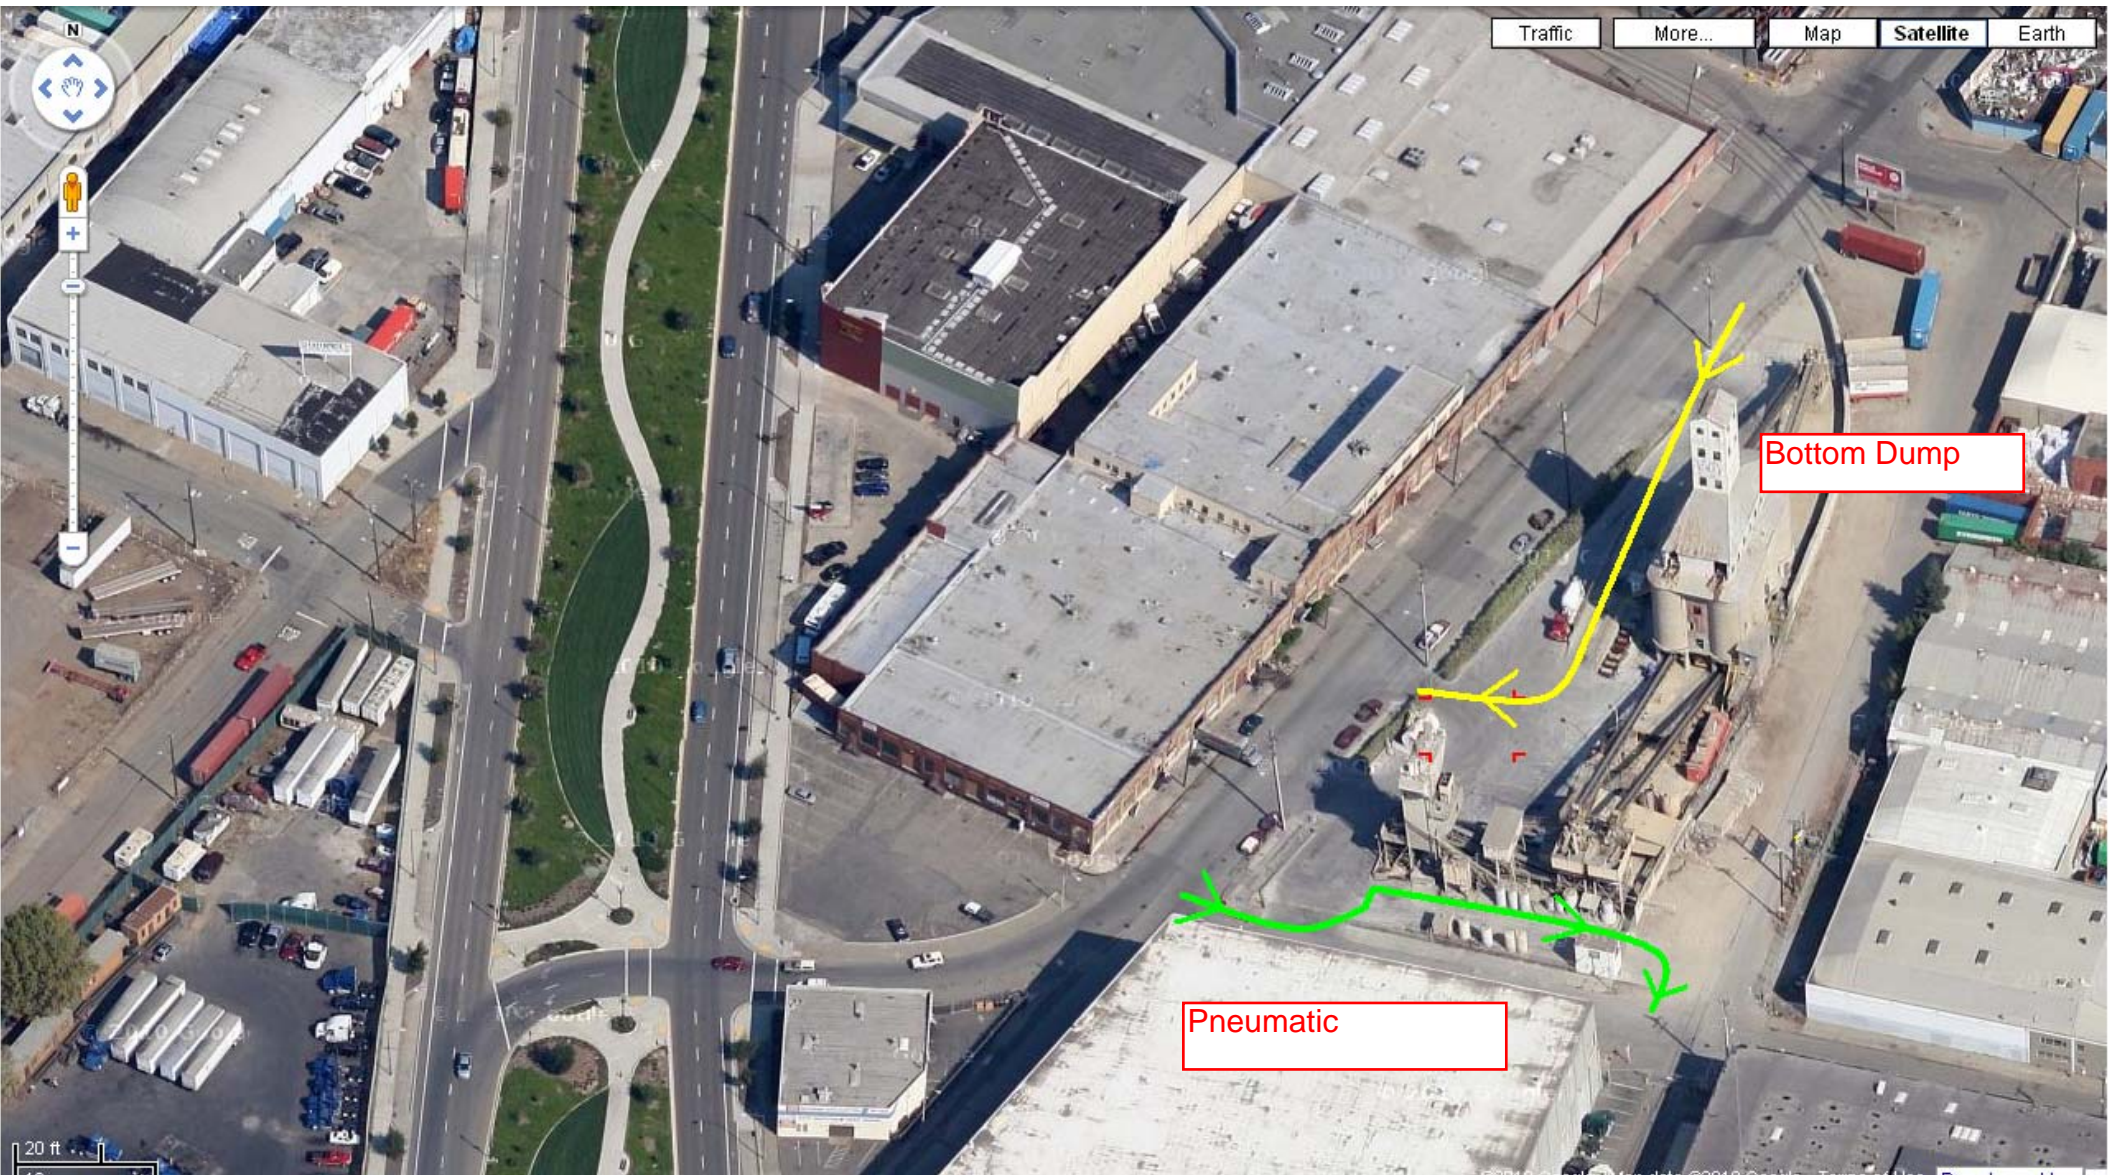

Central Oakland

Traffic

More...

Map

Satellite

Earth

Bottom Dump

Pneumatic

20 ft