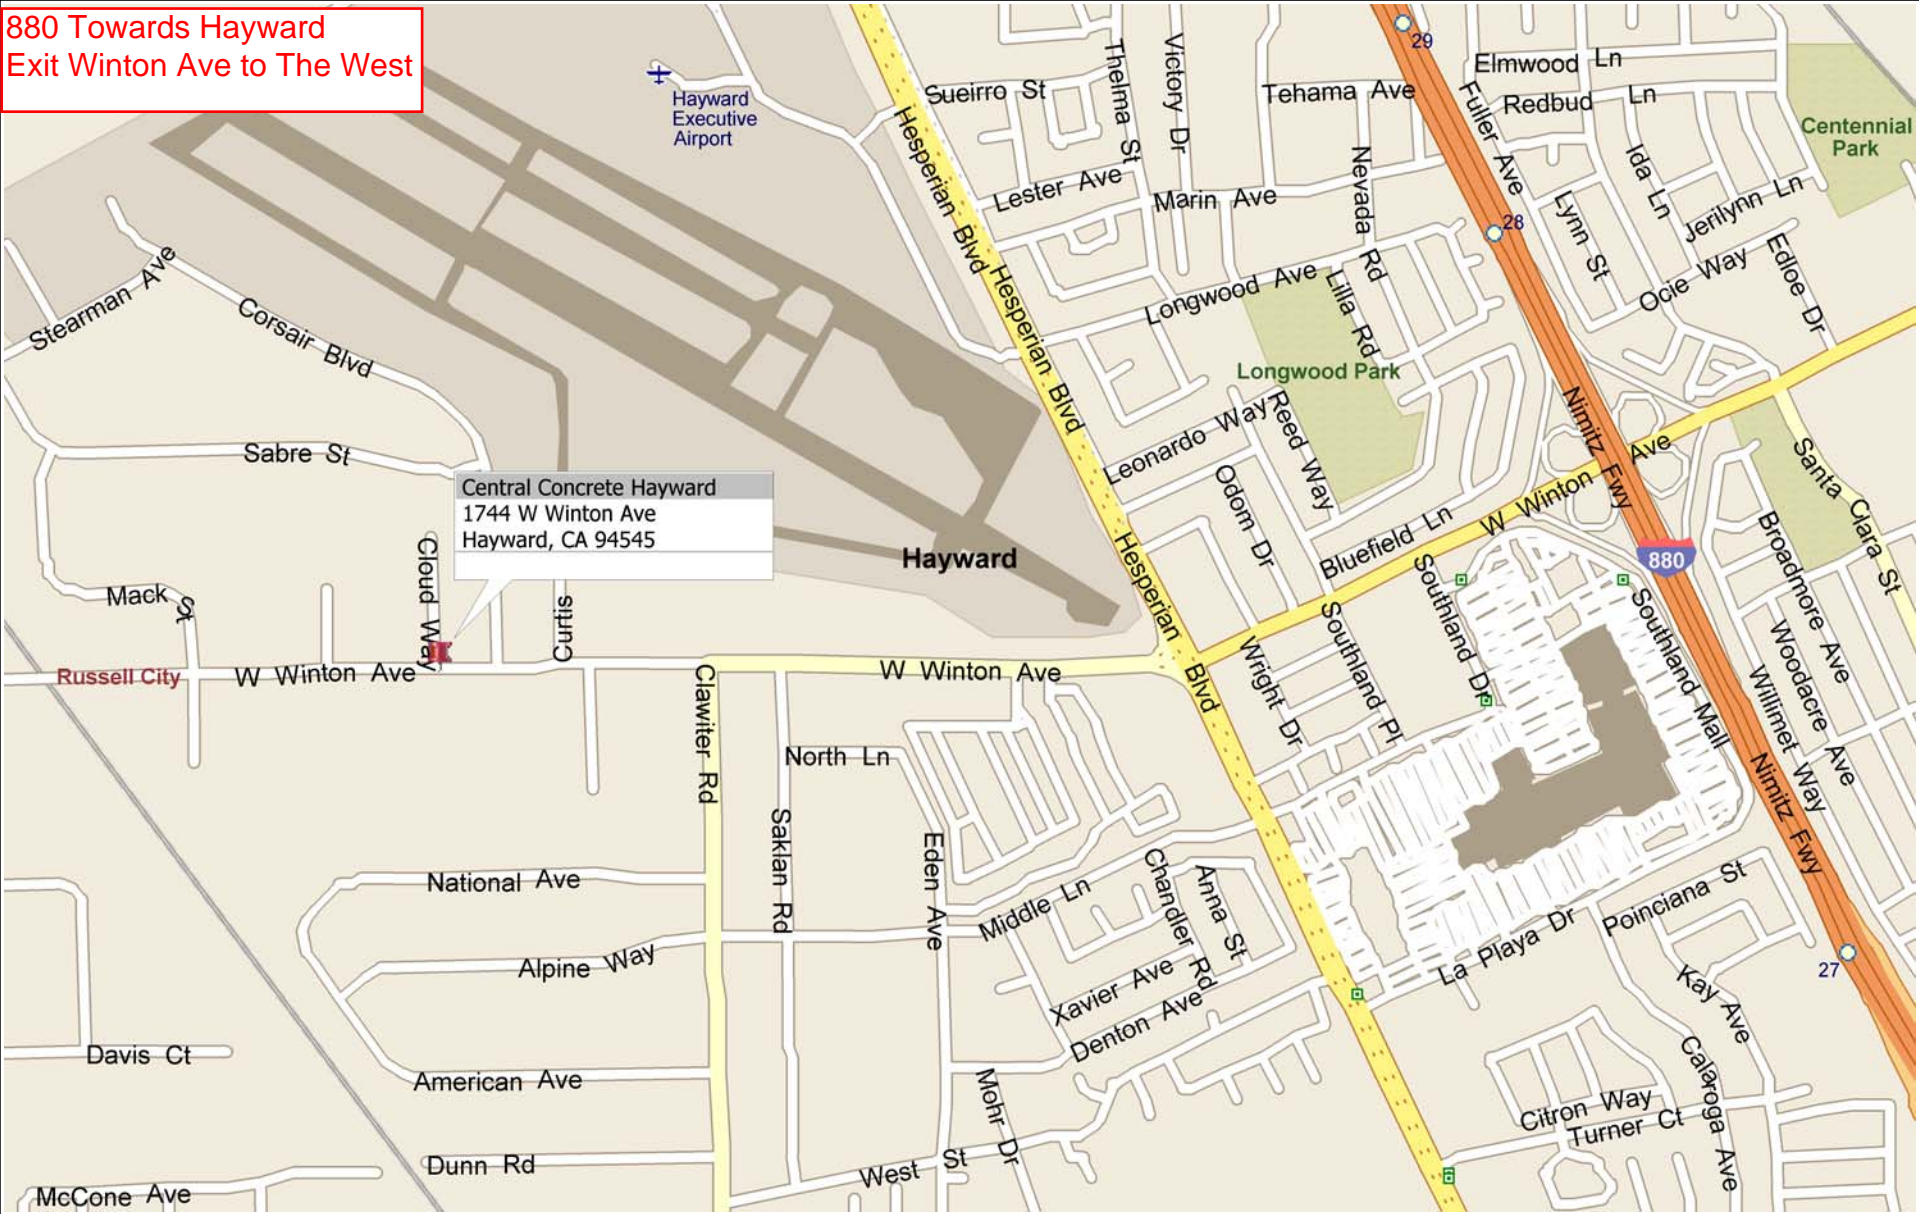

# Central Hayward

880 Towards Hayward  
Exit Winton Ave to The West

Central Concrete Hayward  
1744 W Winton Ave  
Hayward, CA 94545

Copyright © and (P) 1988–2009 Microsoft Corporation and/or its suppliers. All rights reserved. <http://www.microsoft.com/streets/>  
Certain mapping and direction data © 2009 NAVTEQ. All rights reserved. The Data for areas of Canada includes information taken with permission from Canadian authorities, including: © Her Majesty the Queen in Right of Canada, © Queen's Printer for Ontario. NAVTEQ and NAVTEQ ON BOARD are trademarks of NAVTEQ. © 2009 Tele Atlas North America, Inc. All rights reserved. Tele Atlas and Tele Atlas North America are trademarks of Tele Atlas, Inc. © 2009 by Applied Geographic Systems. All rights reserved.