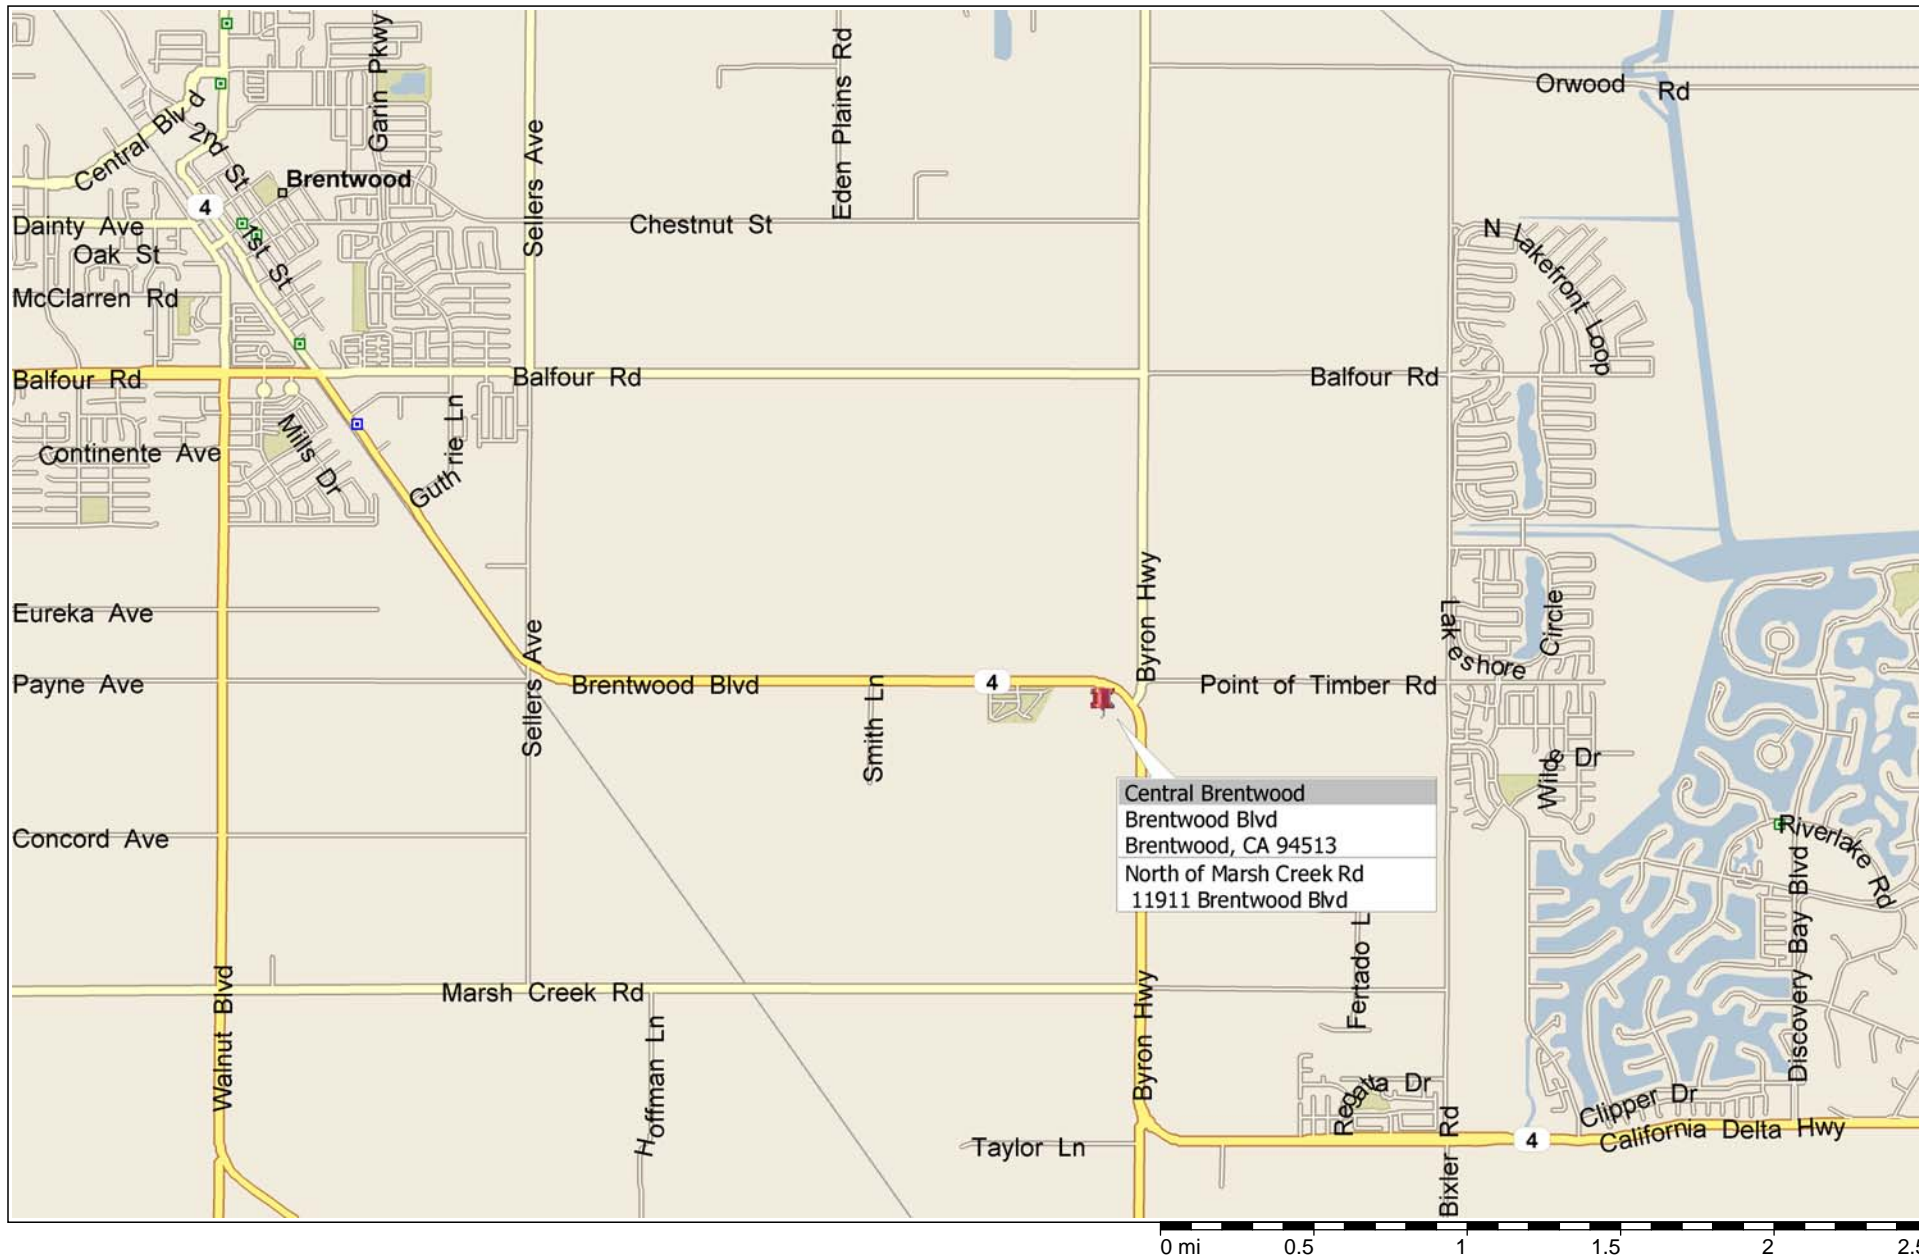

Central Brentwood

OPERATING HOURS:
6:30AM-4PM

and/or its suppliers. All rights reserved. <http://www.microsoft.com/streets/>
rights reserved. The Data for areas of Canada includes information taken with permission from Canadian authorities, including: © Her Majesty the Queen in Right of Canada, © Queen's Printer for
marks of NAVTEQ. © 2009 Tele Atlas North America, Inc. All rights reserved. Tele Atlas and Tele Atlas North America are trademarks of Tele Atlas, Inc. © 2009 by Applied Geographic Systems. All rights