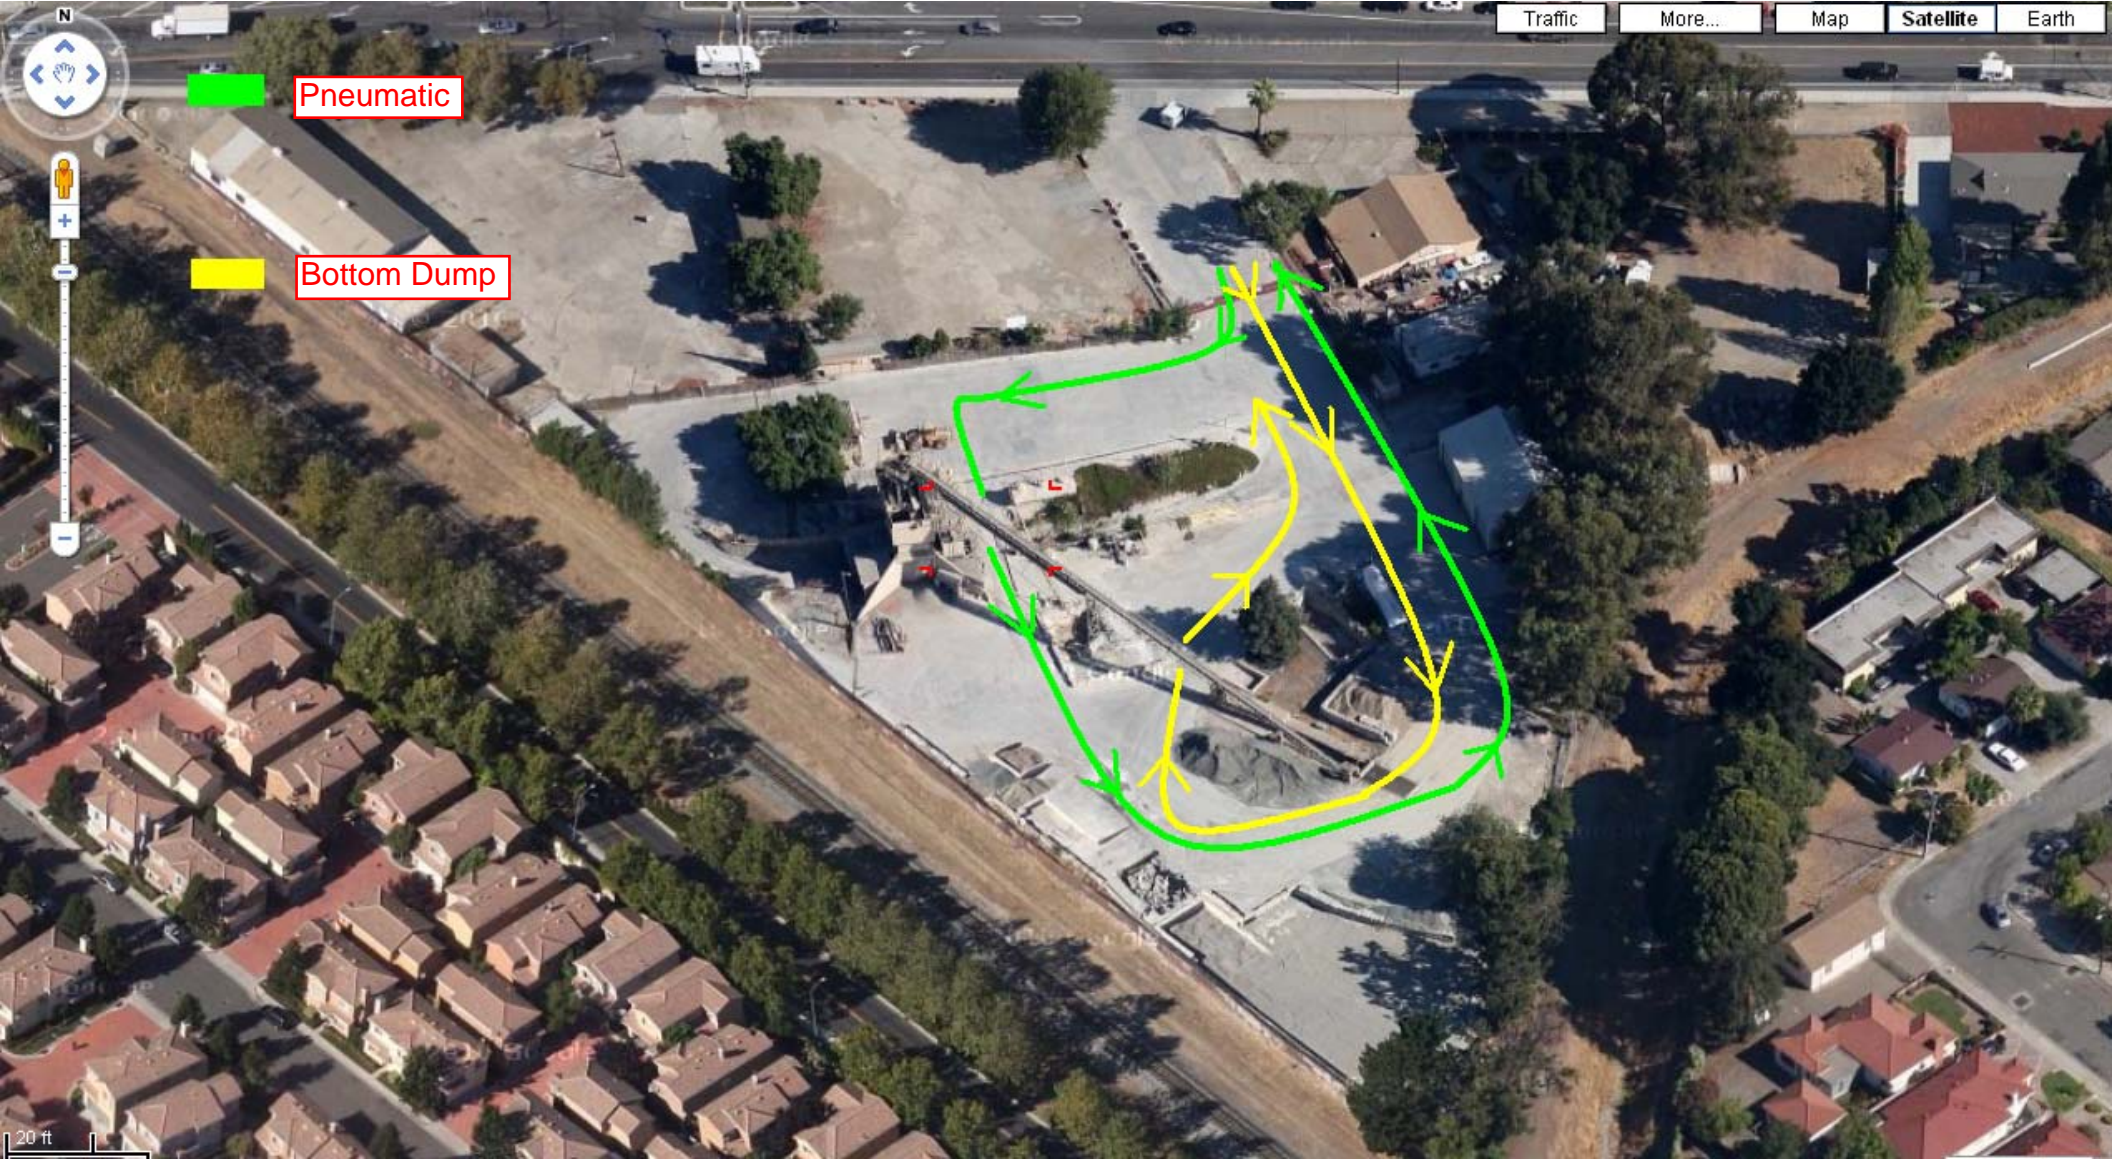

Cemex Union City

0 mi 0.5 1 1.5

870 Whipple Rd, Union City, CA, United States
Address is approximate

« Photos

N

Pneumatic

Bottom Dump

Traffic

More...

Map

Satellite

Earth

20 ft