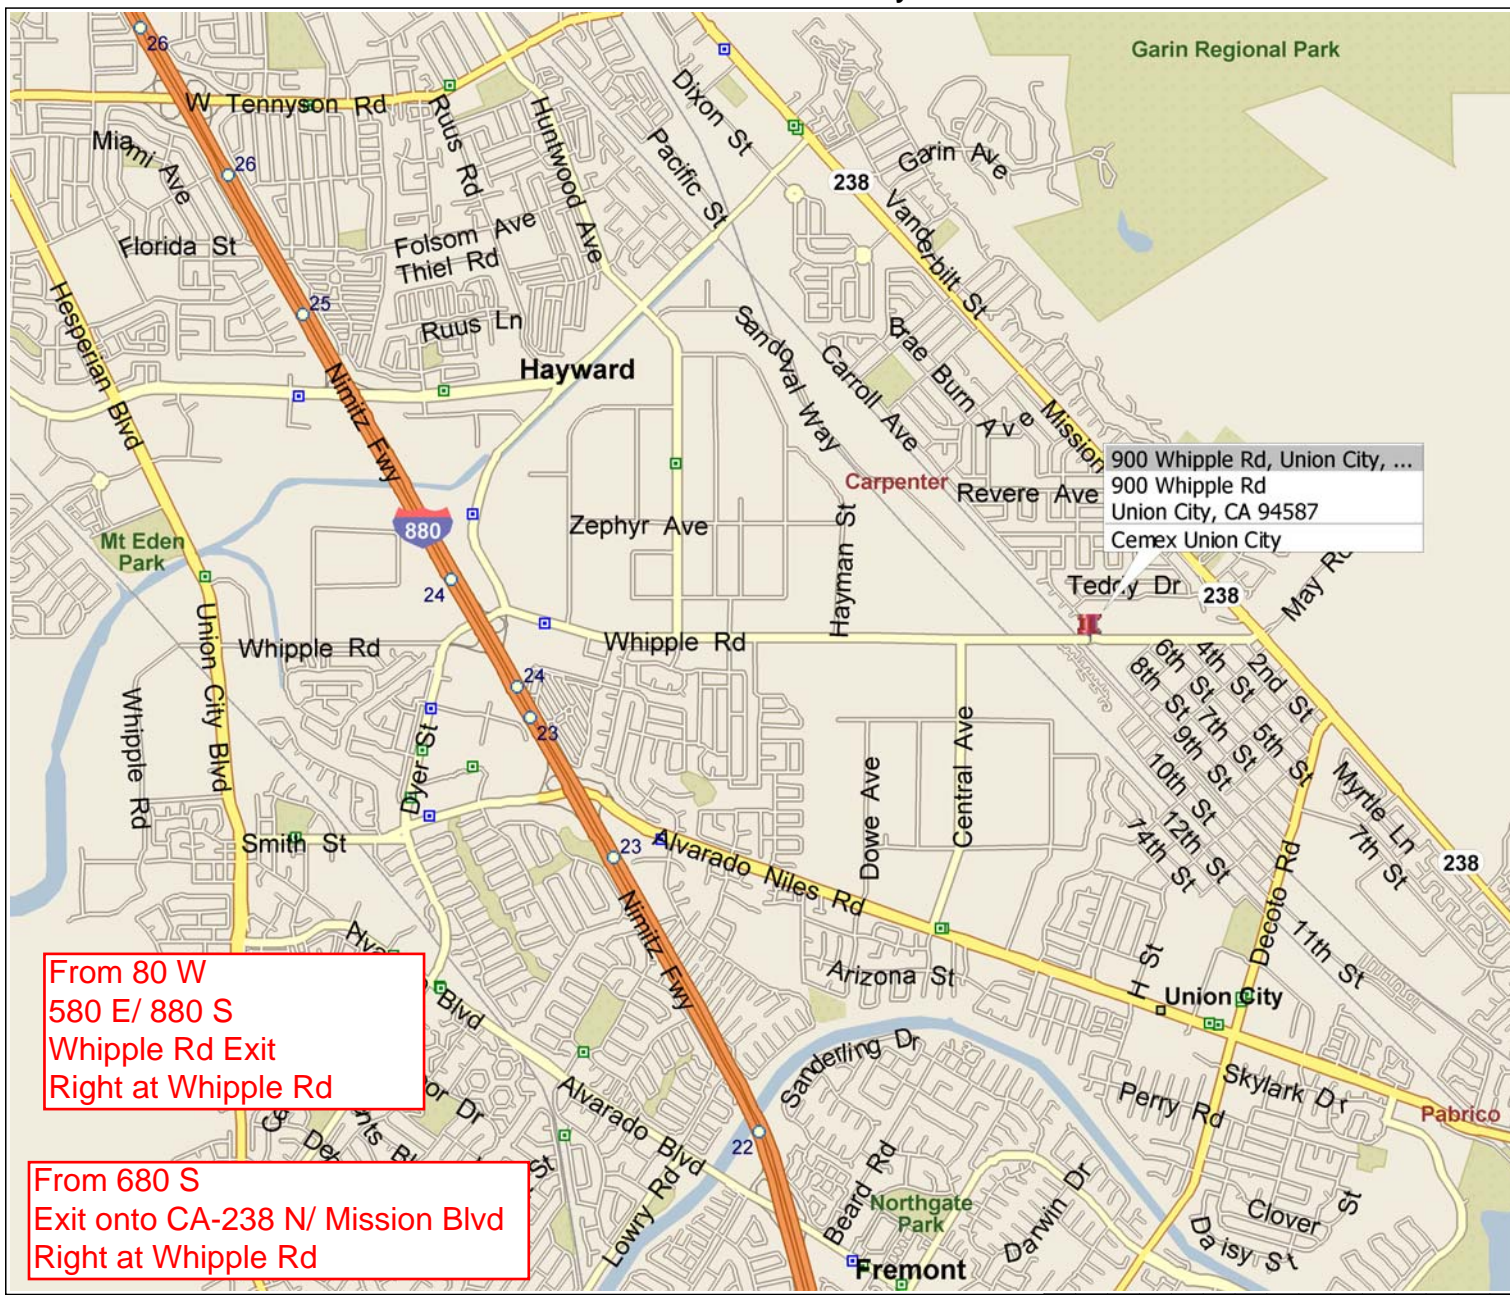

Cemex Union City

0 mi 0.5 1 1.5

870 Whipple Rd, Union City, CA, United States
Address is approximate

« Photos

N

Pneumatic

Bottom Dump

Traffic

More...

Map

Satellite

Earth

20 ft