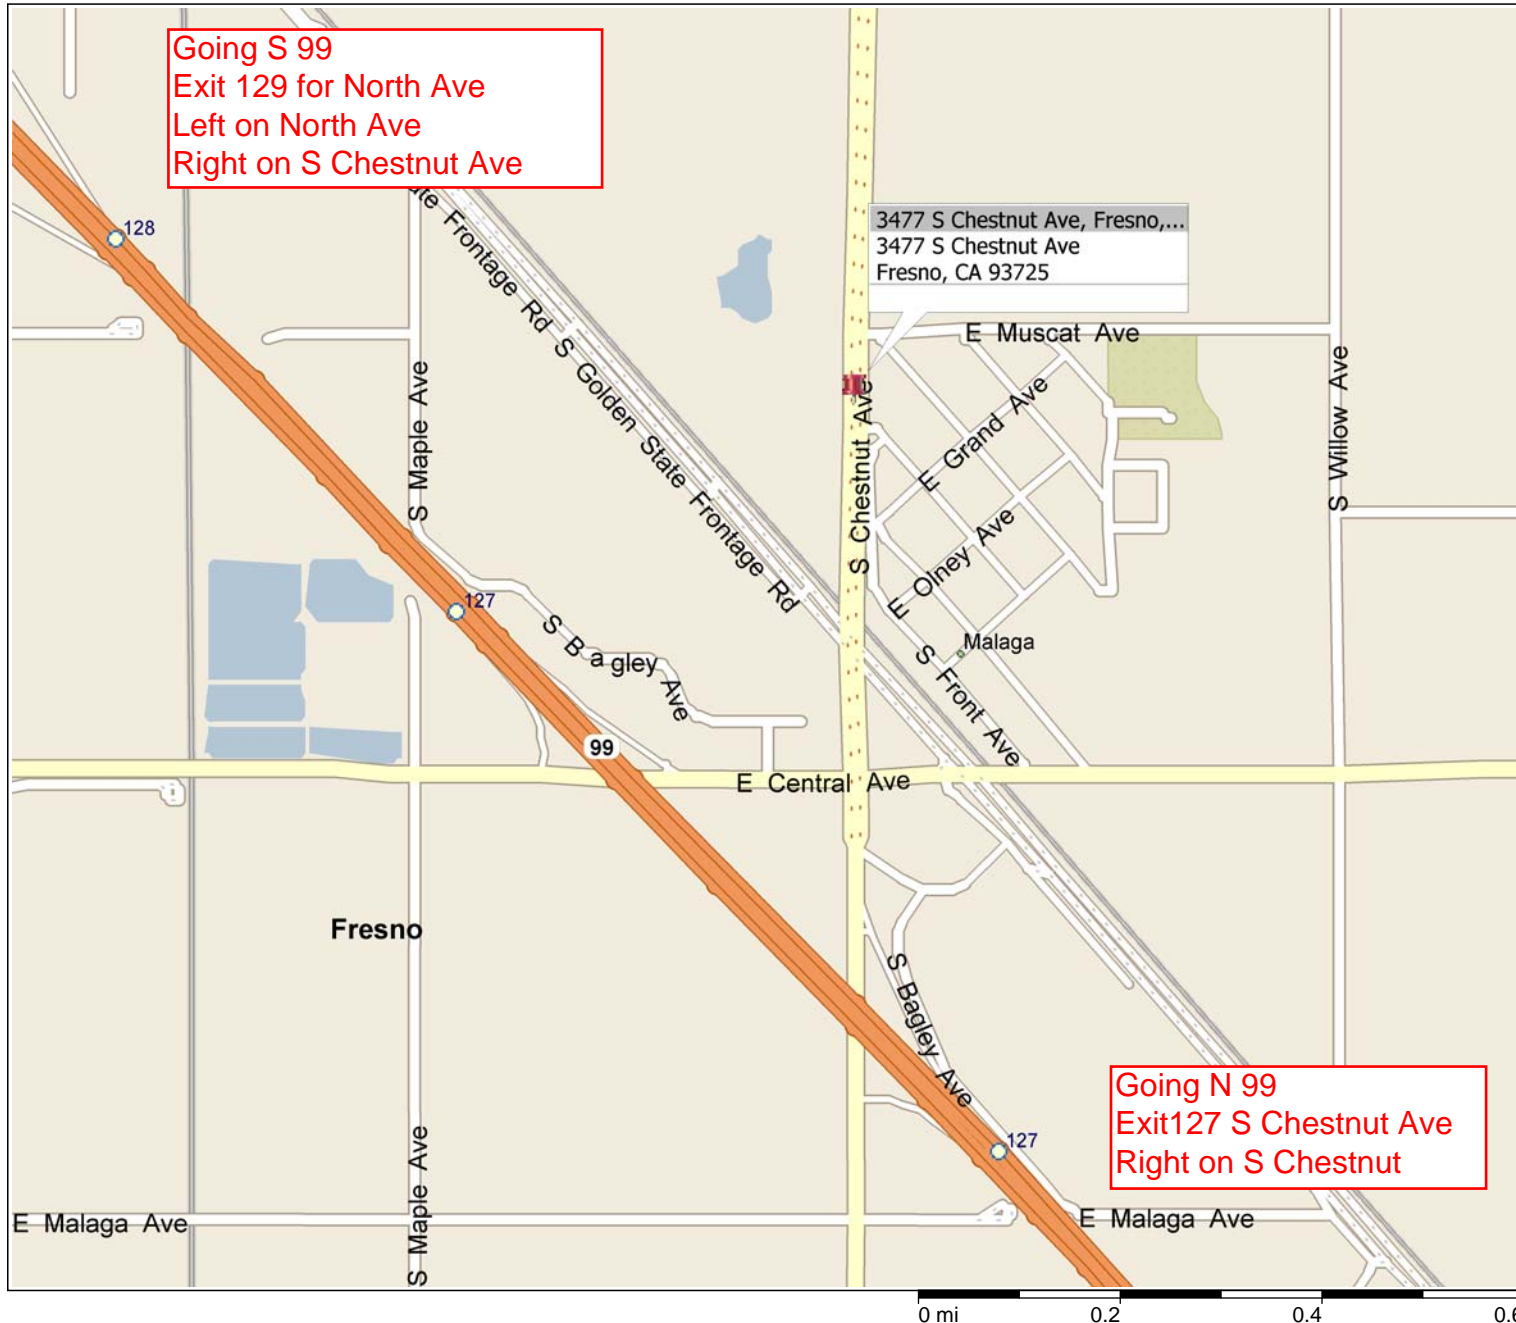

Cemex So. Fresno

3421 S Chestnut Ave, Fresno, CA, United States
Address is approximate

FOR LEASE
343

CEMEX