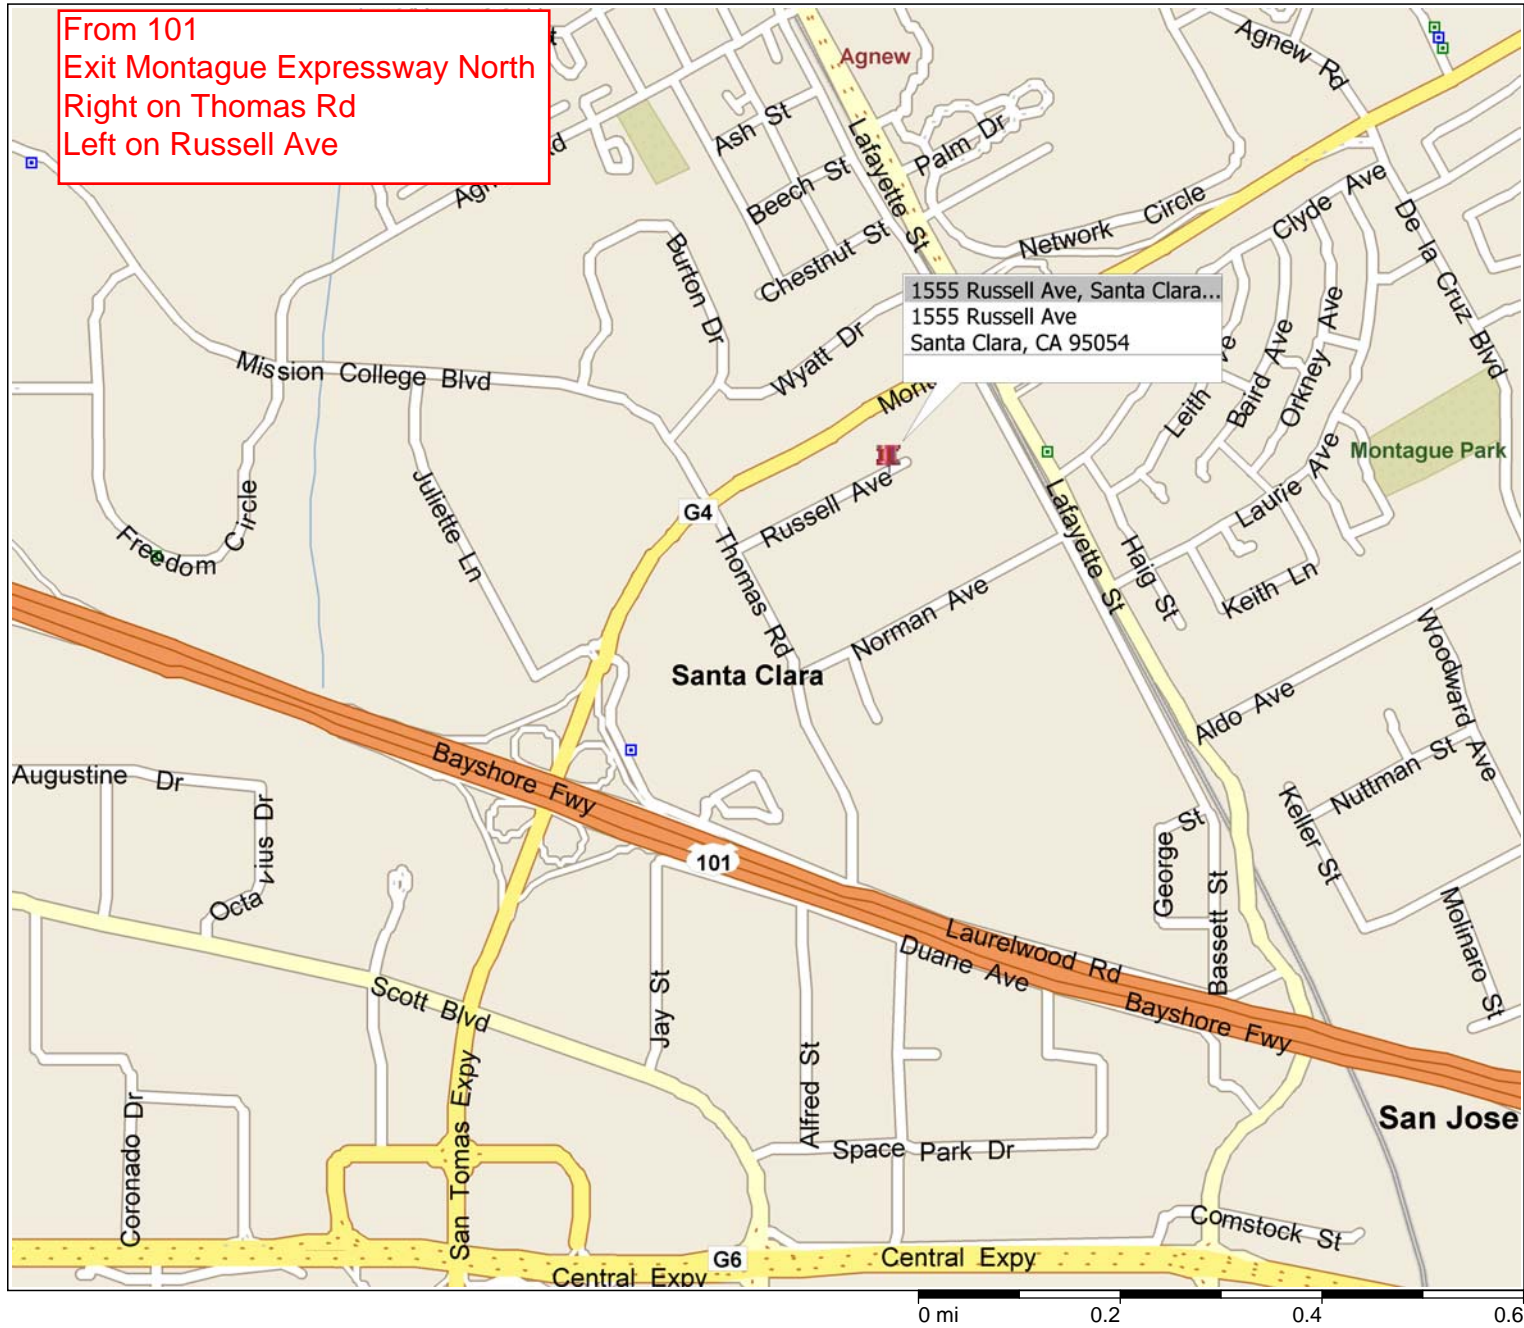

# Cemex Santa Clara

2098 **Russell Ave**, Santa Clara, CA, United States  
Address is approximate

Traffic

More...

Map

Satellite

Earth

Overhead

45°

Show labels

20 ft