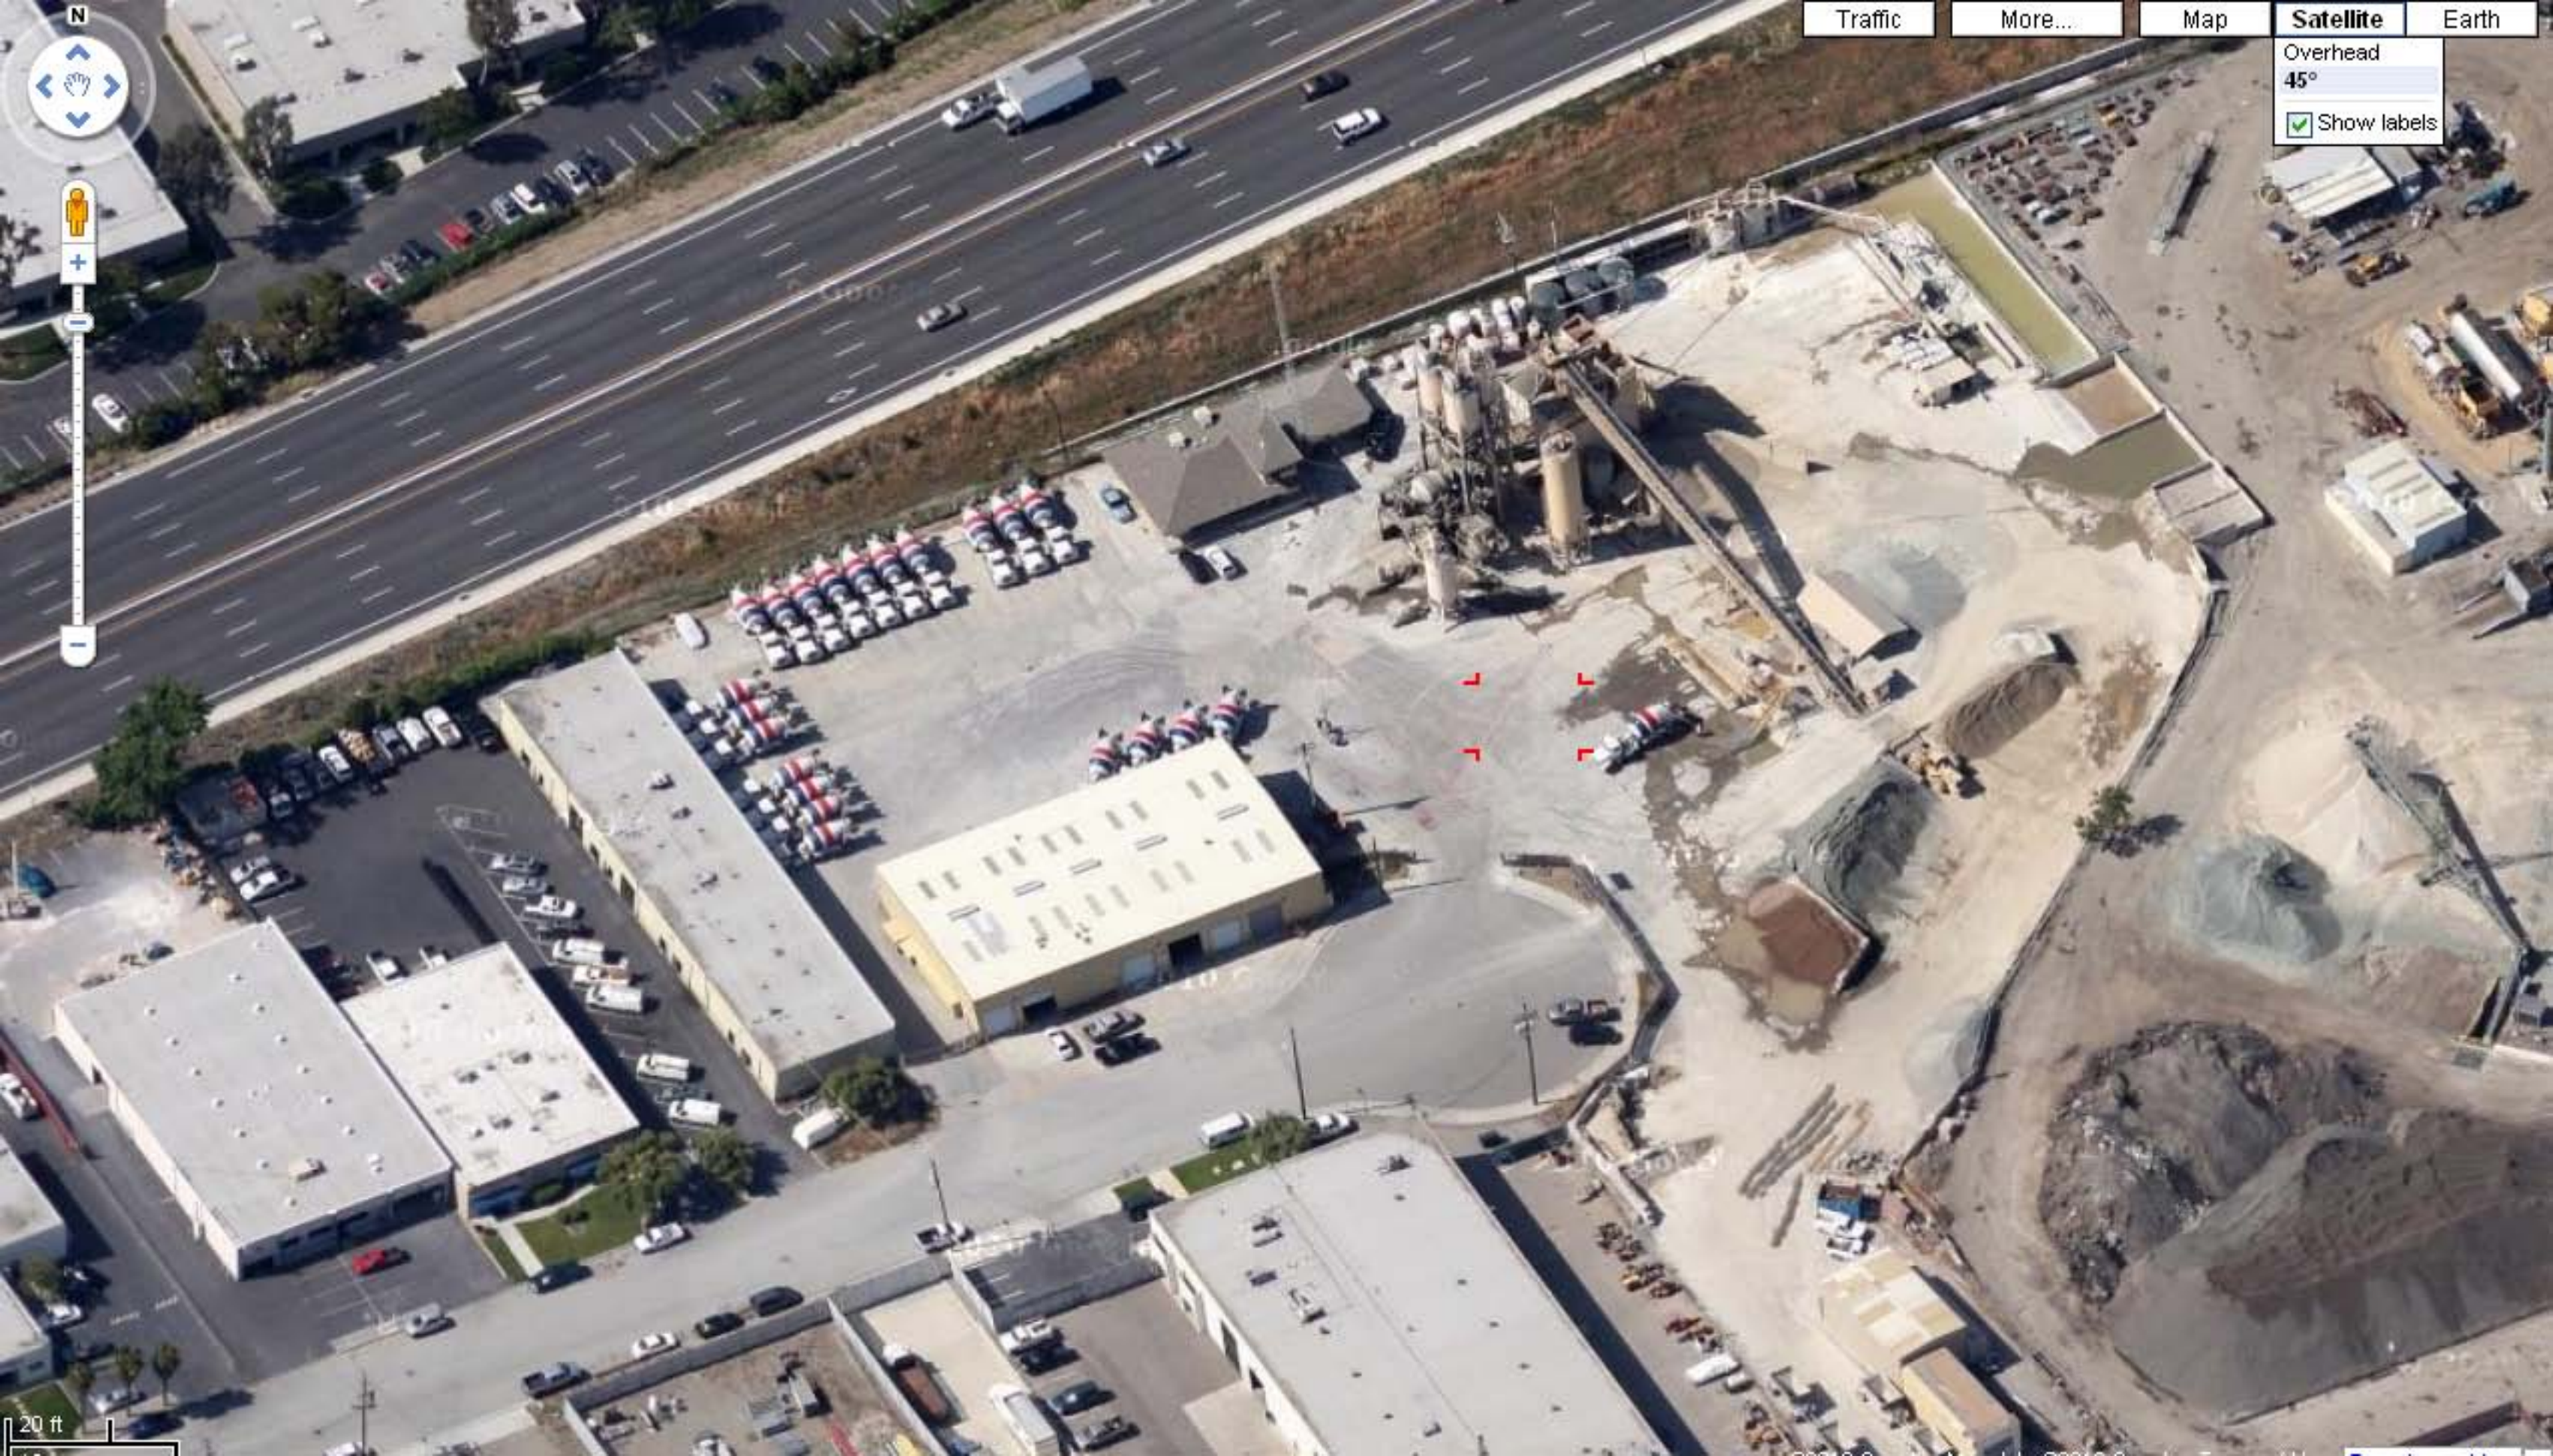

# Cemex Santa Clara

2098 **Russell Ave**, Santa Clara, CA, United States  
Address is approximate

Traffic

More...

Map

Satellite

Earth

Overhead

45°

Show labels

20 ft