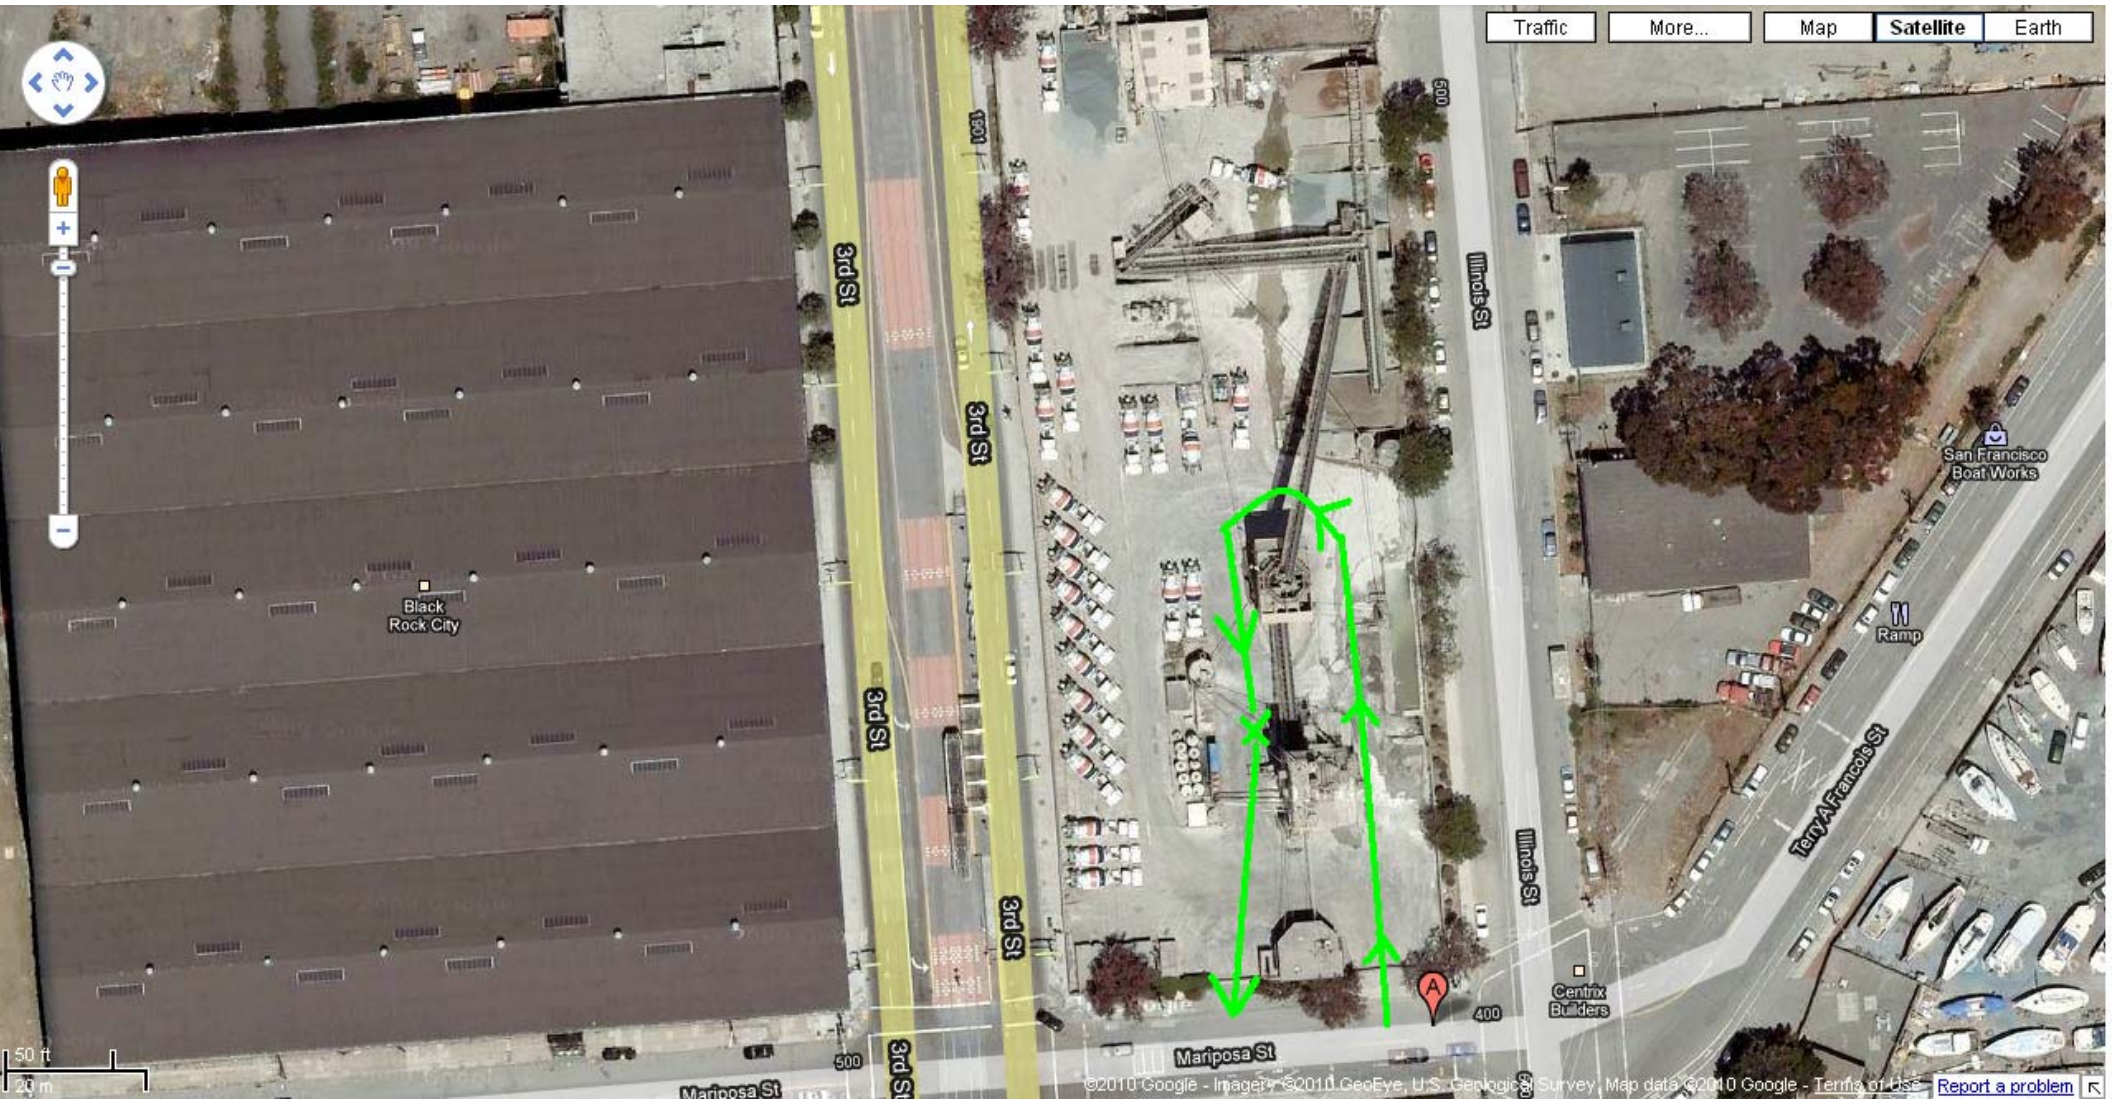

# Cemex Mariposa S.F.

0 yds 100 200 300 400

Traffic More... Map Satellite Earth

Black Rock City

3rd St

3rd St

3rd St

3rd St

1001

500

Illinois St

Illinois St

Mariposa St

400

Centrix Builders

San Francisco Boat Works

Ramp

Terry A Francisco St

50 ft  
20 m

©2010 Google - Imagery ©2010 GeoEye, U.S. Geological Survey, Map data ©2010 Google - Terms of Use [Report a problem](#)