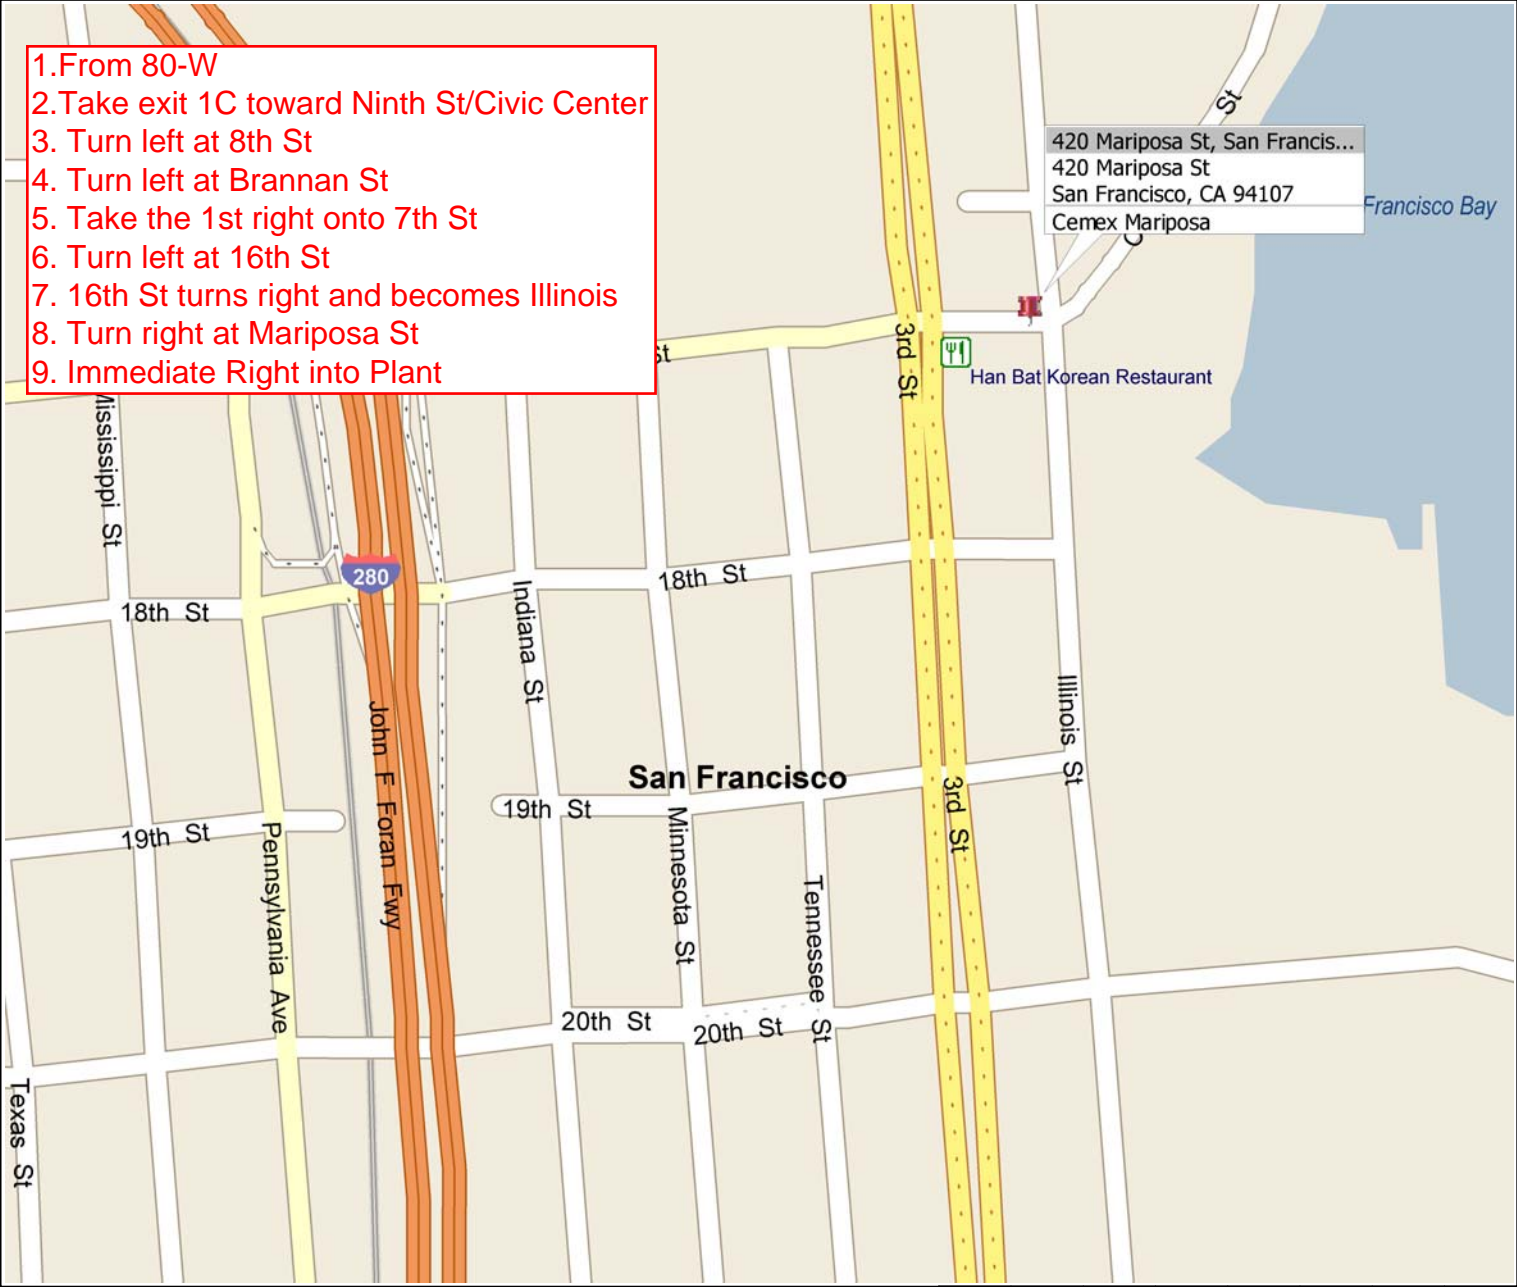

# Cemex Mariposa S.F.

0 yds 100 200 300 400

Traffic More... Map Satellite Earth

Black Rock City

3rd St

3rd St

3rd St

3rd St

1001

500

Illinois St

Illinois St

Mariposa St

400

Centrix Builders

San Francisco Boat Works

Ramp

Terry A Francisco St

50 ft  
20 m

©2010 Google - Imagery ©2010 GeoEye, U.S. Geological Survey, Map data ©2010 Google - Terms of Use [Report a problem](#)