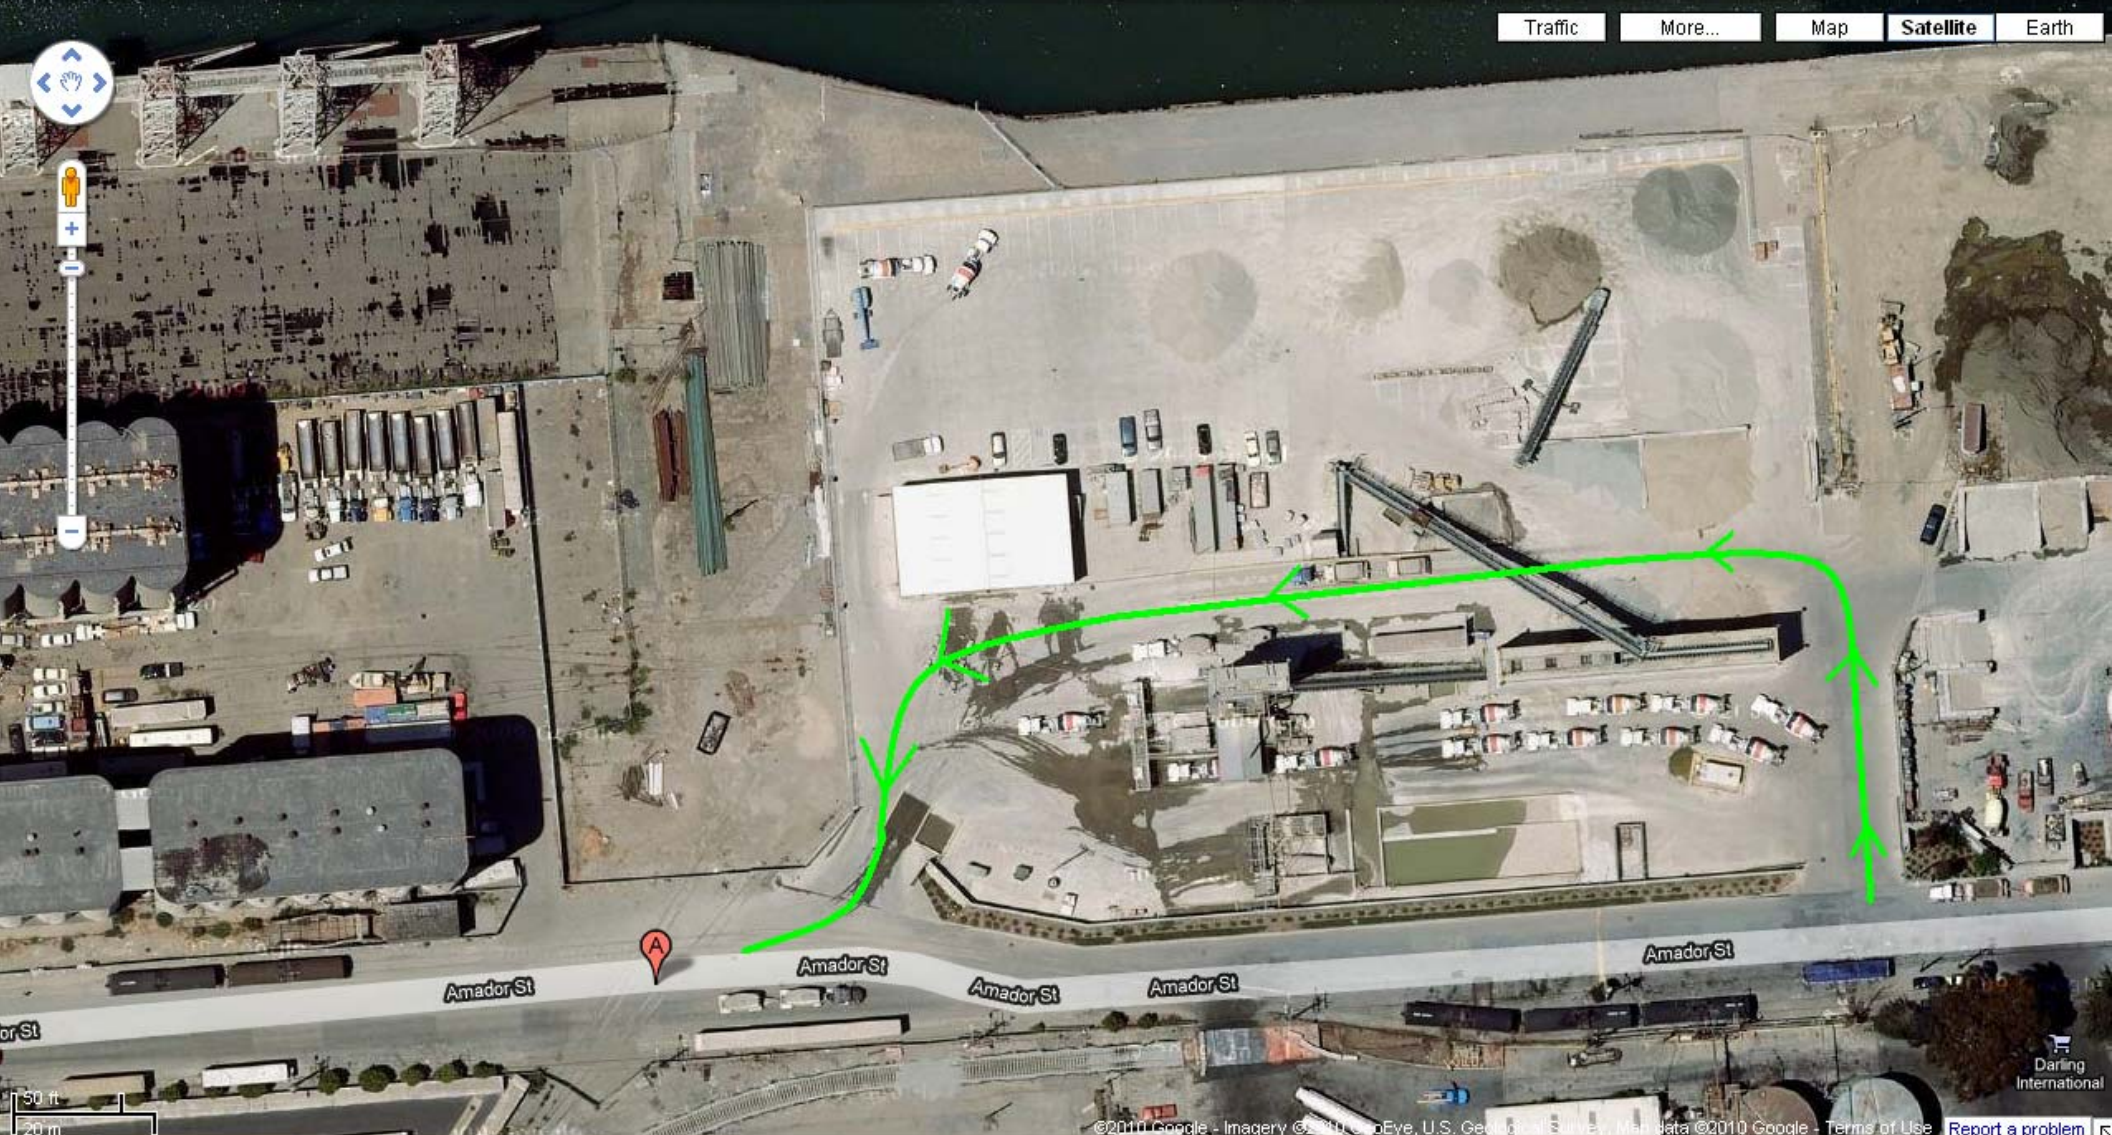

Cemex Pier 92 Aggregates San Francisco

50 ft
20 m

Darling International