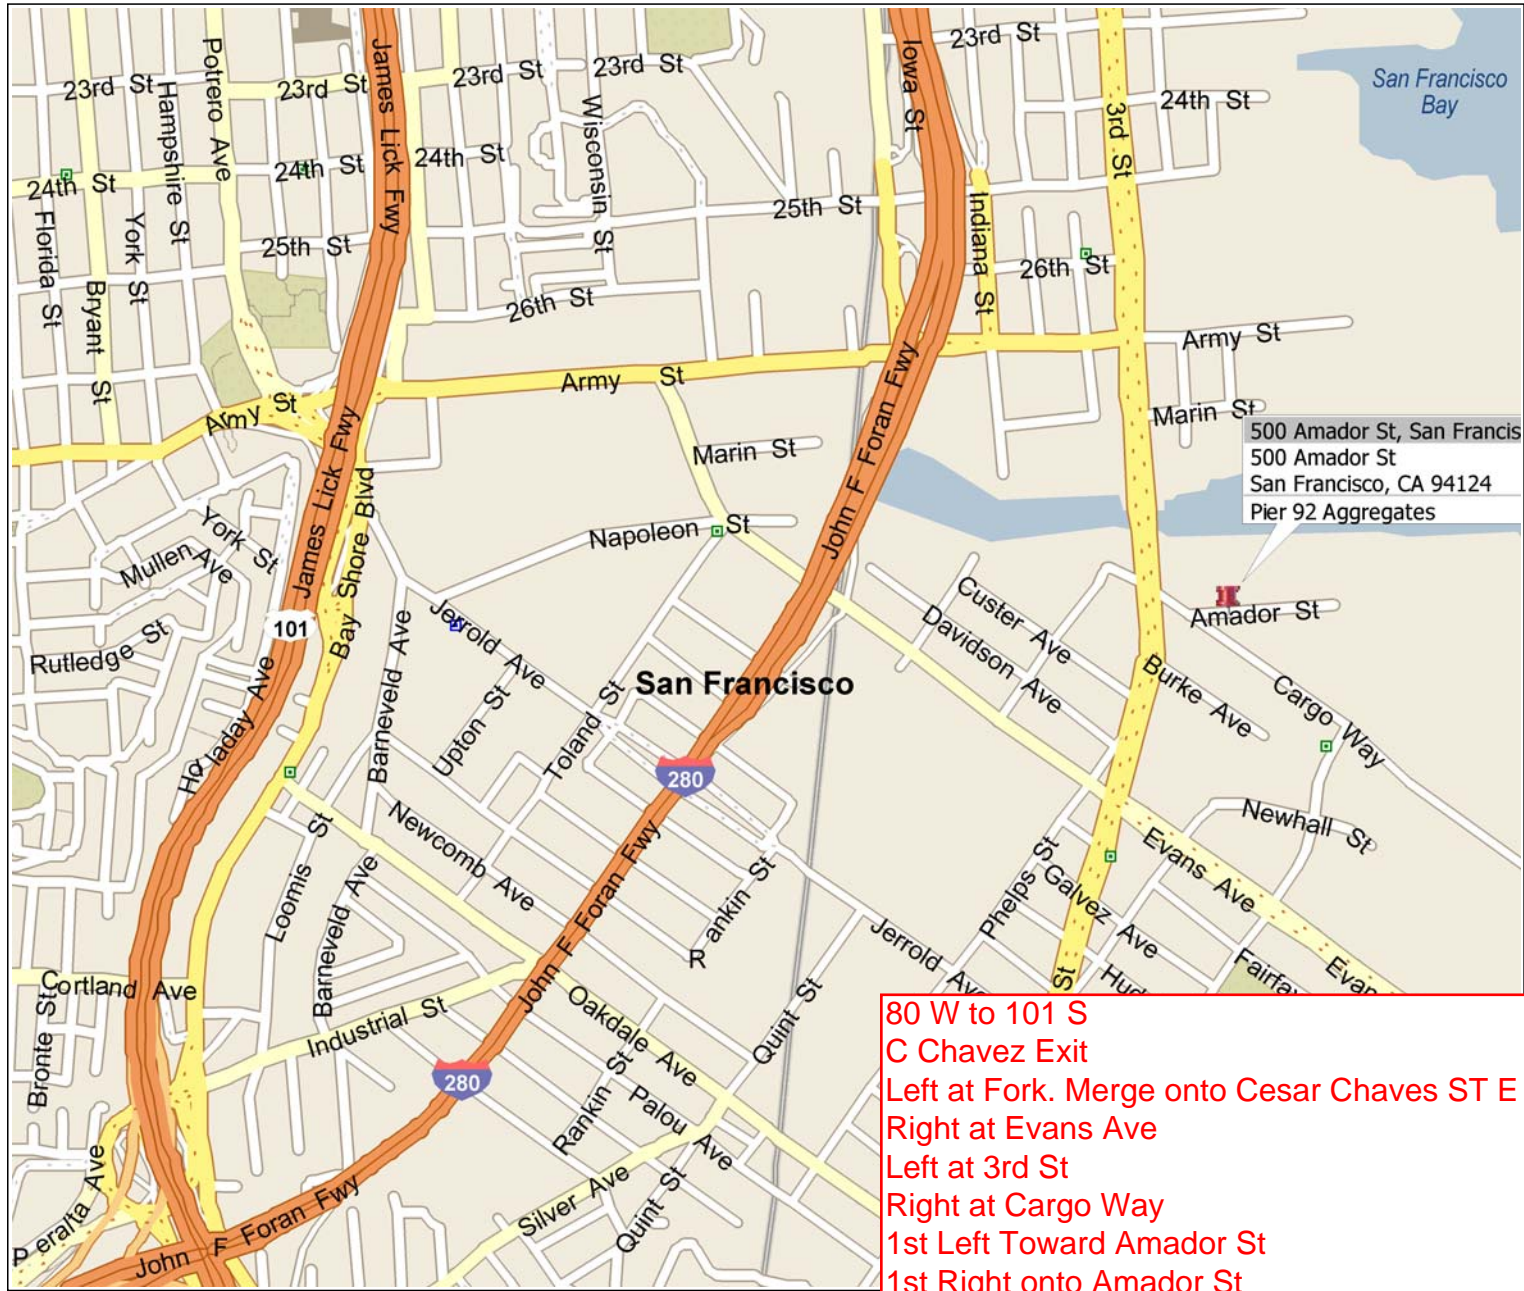

Cemex Pier 92 Aggregates San Francisco

50 ft
20 m

Darling International