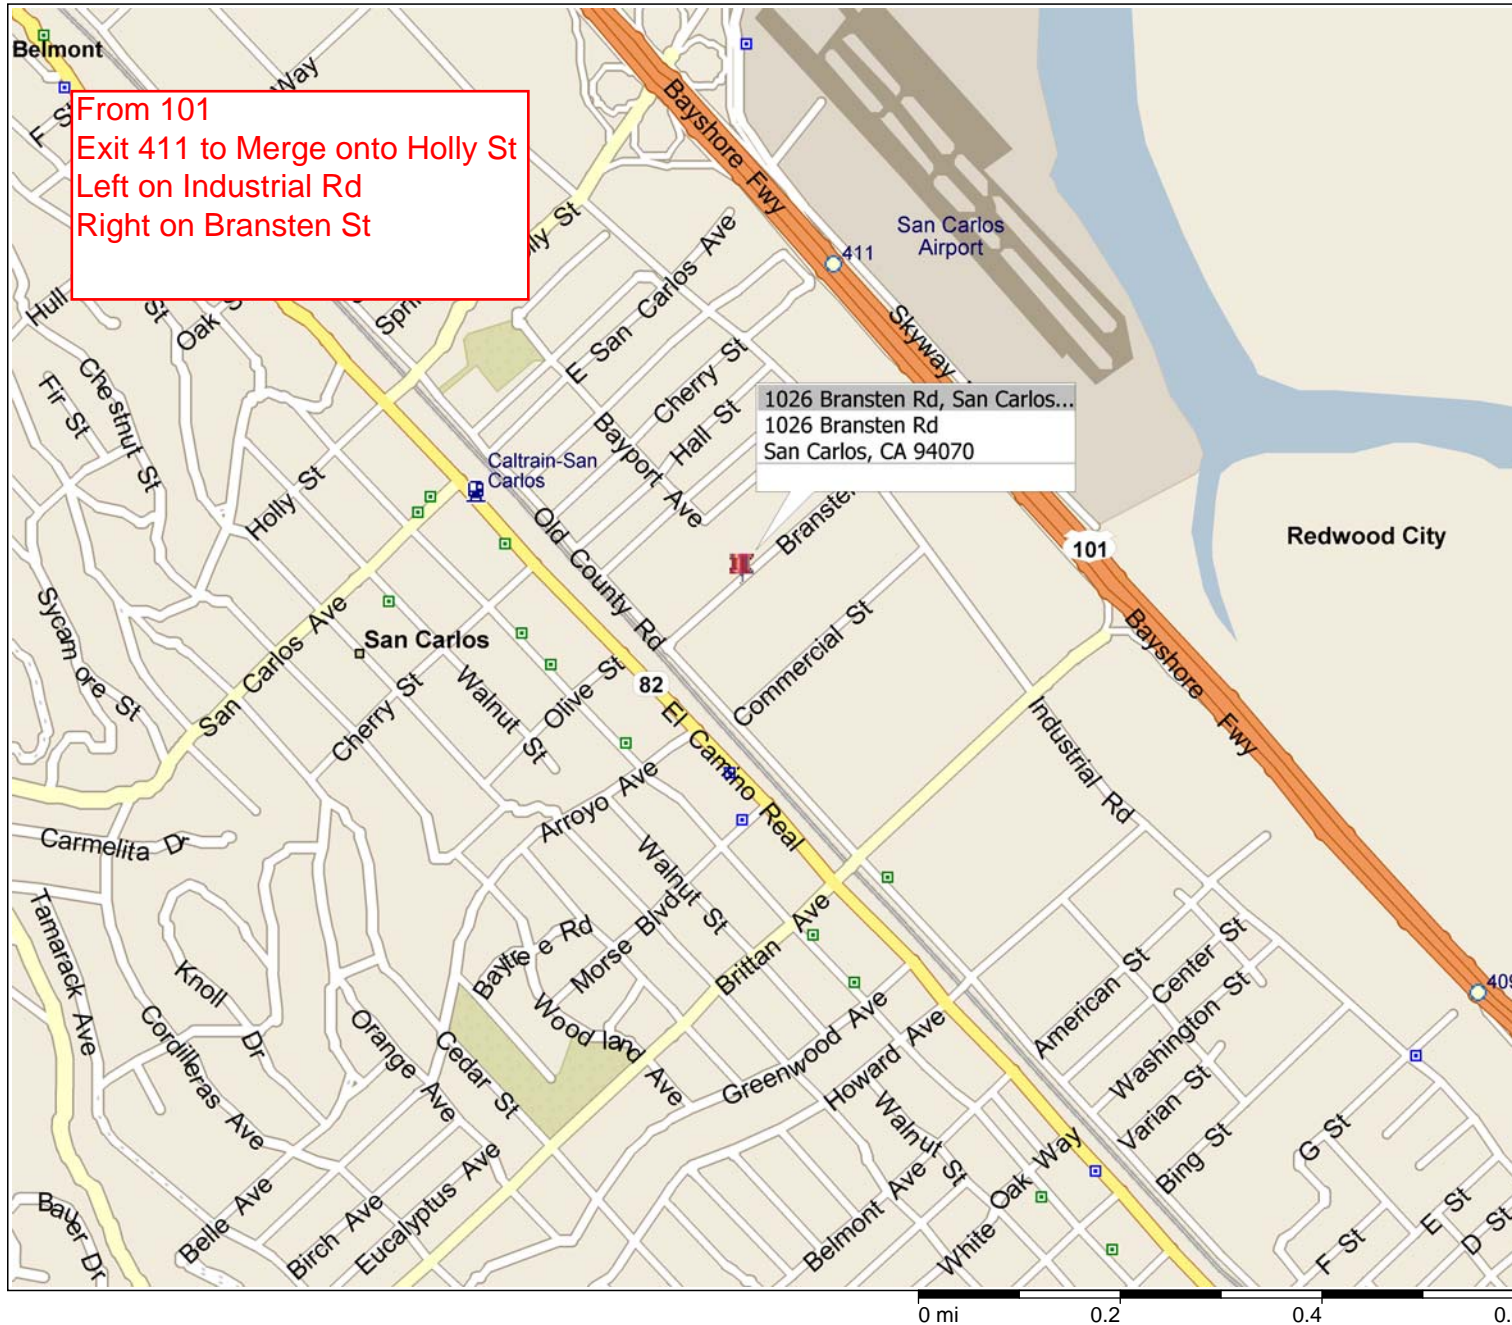

# Cemex San Carlos

136C Bransten Rd, San Carlos, CA, United States  
Address is approximate

Pneumatic

Bottom Dump

Traffic More... Map Satellite Earth

20 ft  
10 m

©2010 Google - Map data ©2010 Google - Terms of Use Report a problem