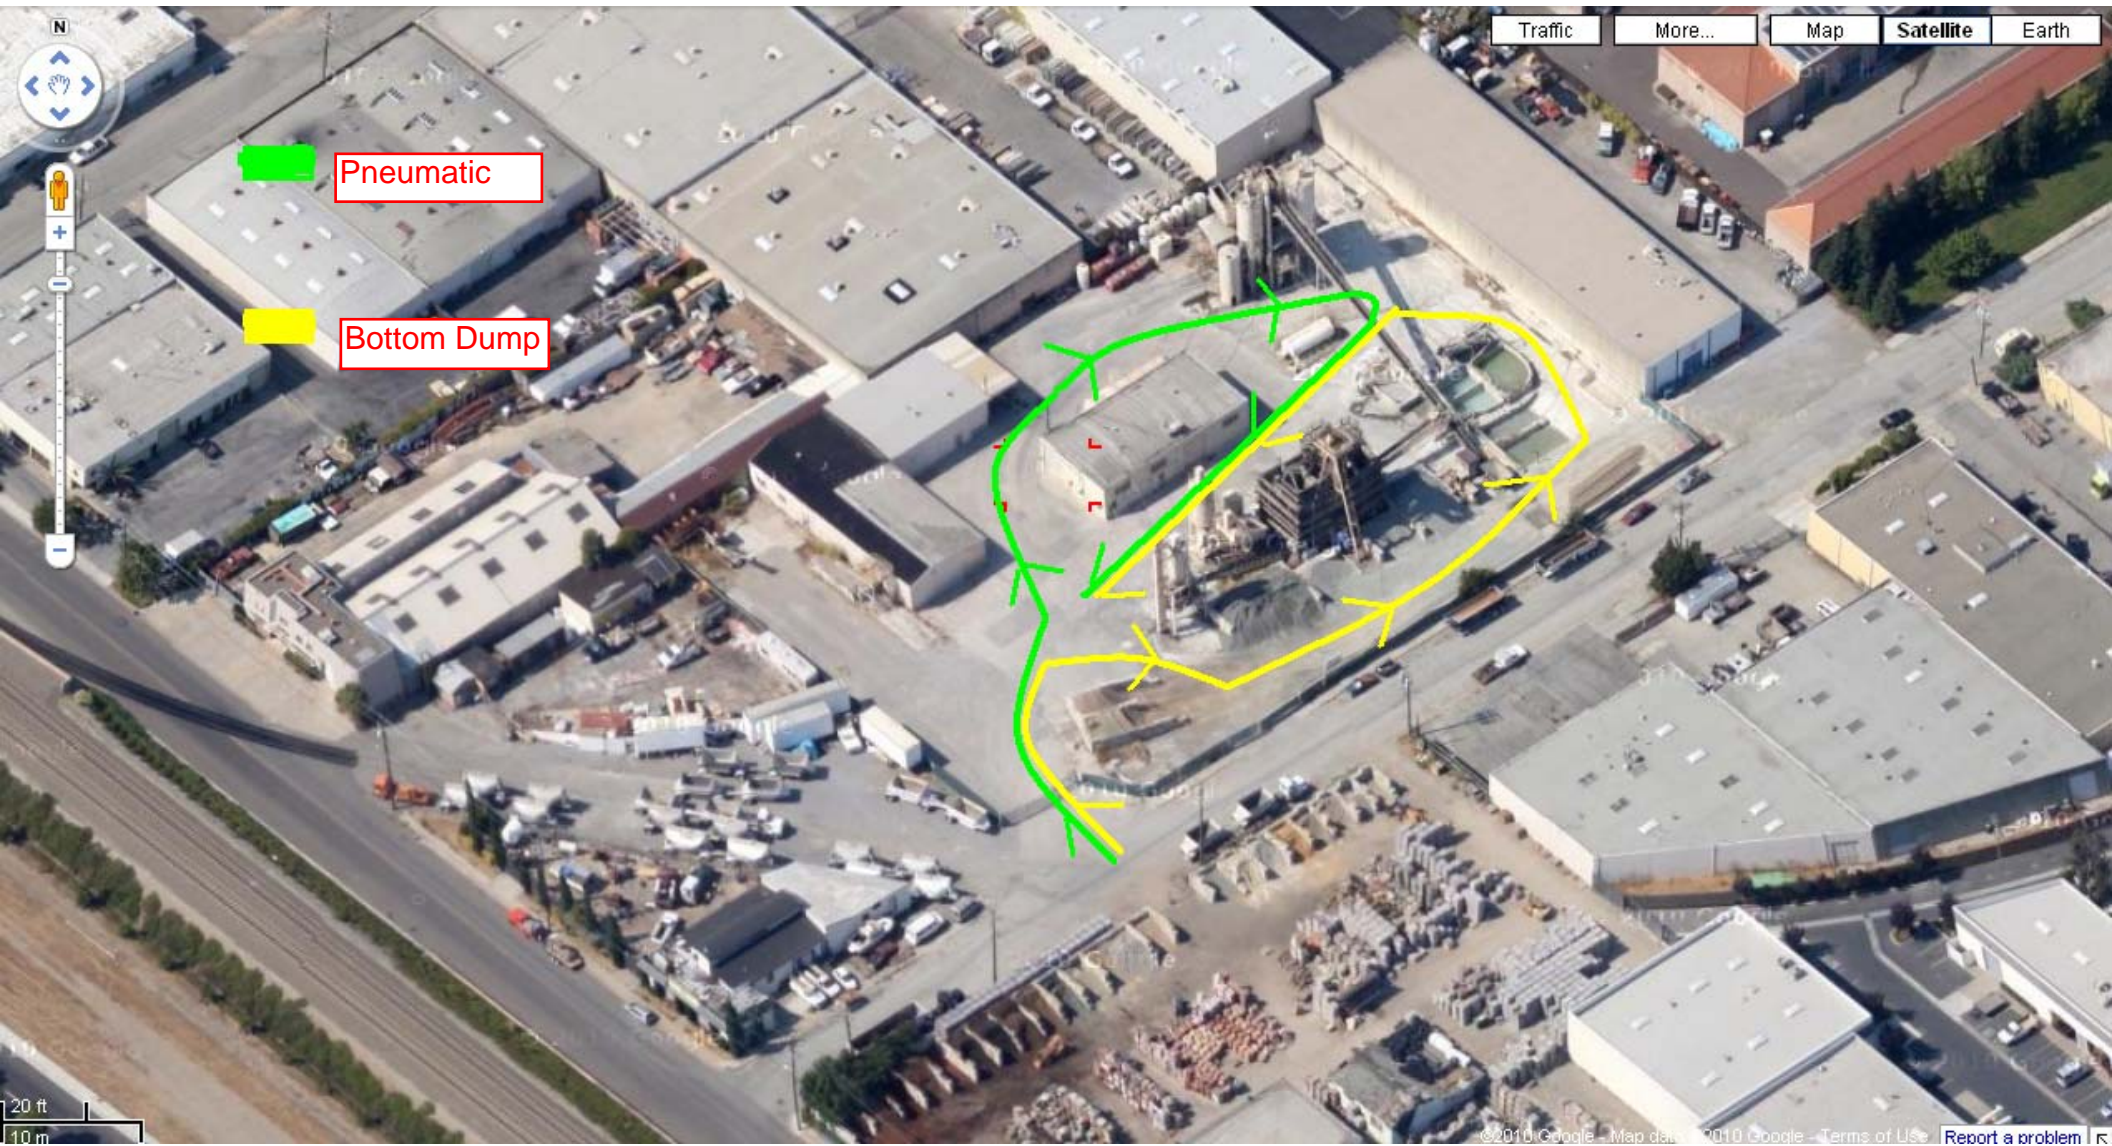

# Cemex San Carlos

136C Bransten Rd, San Carlos, CA, United States  
Address is approximate

Pneumatic

Bottom Dump

Traffic More... Map Satellite Earth

20 ft  
10 m

©2010 Google - Map data ©2010 Google - Terms of Use Report a problem