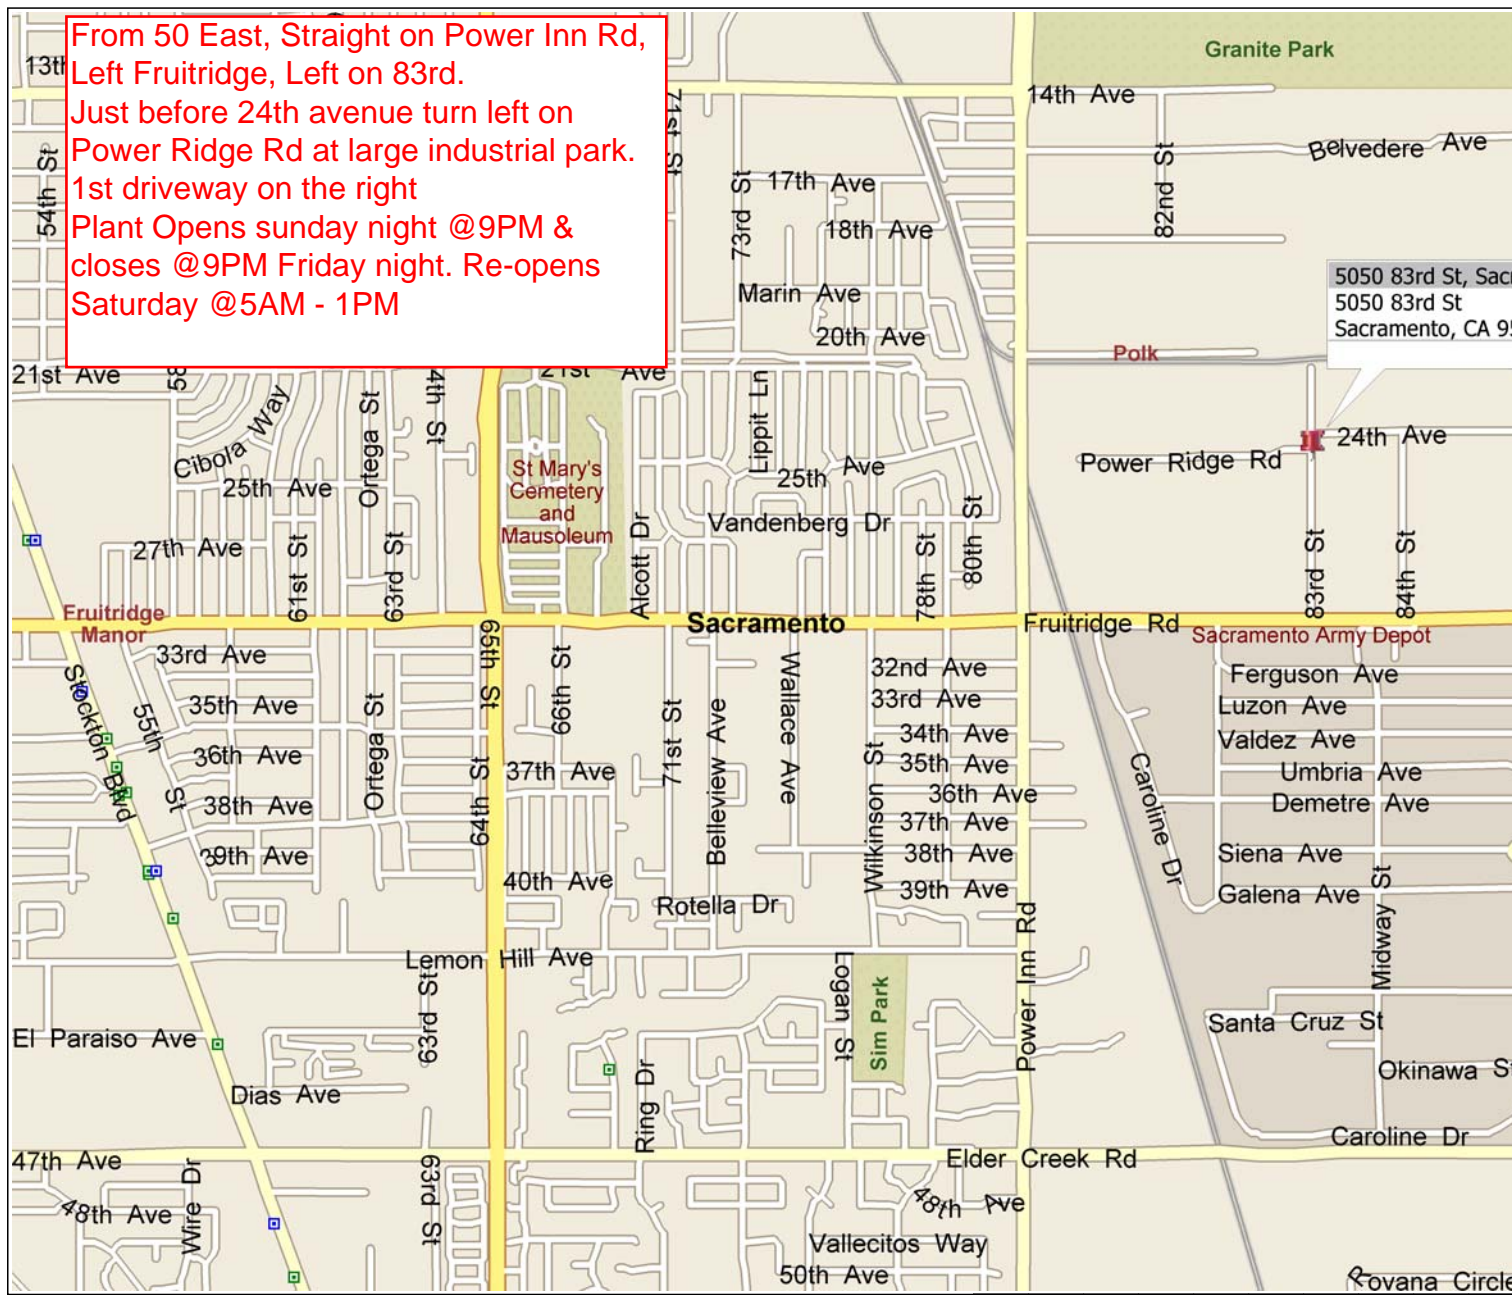

Cemex Sacramento

Traffic

More...

Map

Satellite

Earth

N

20 ft