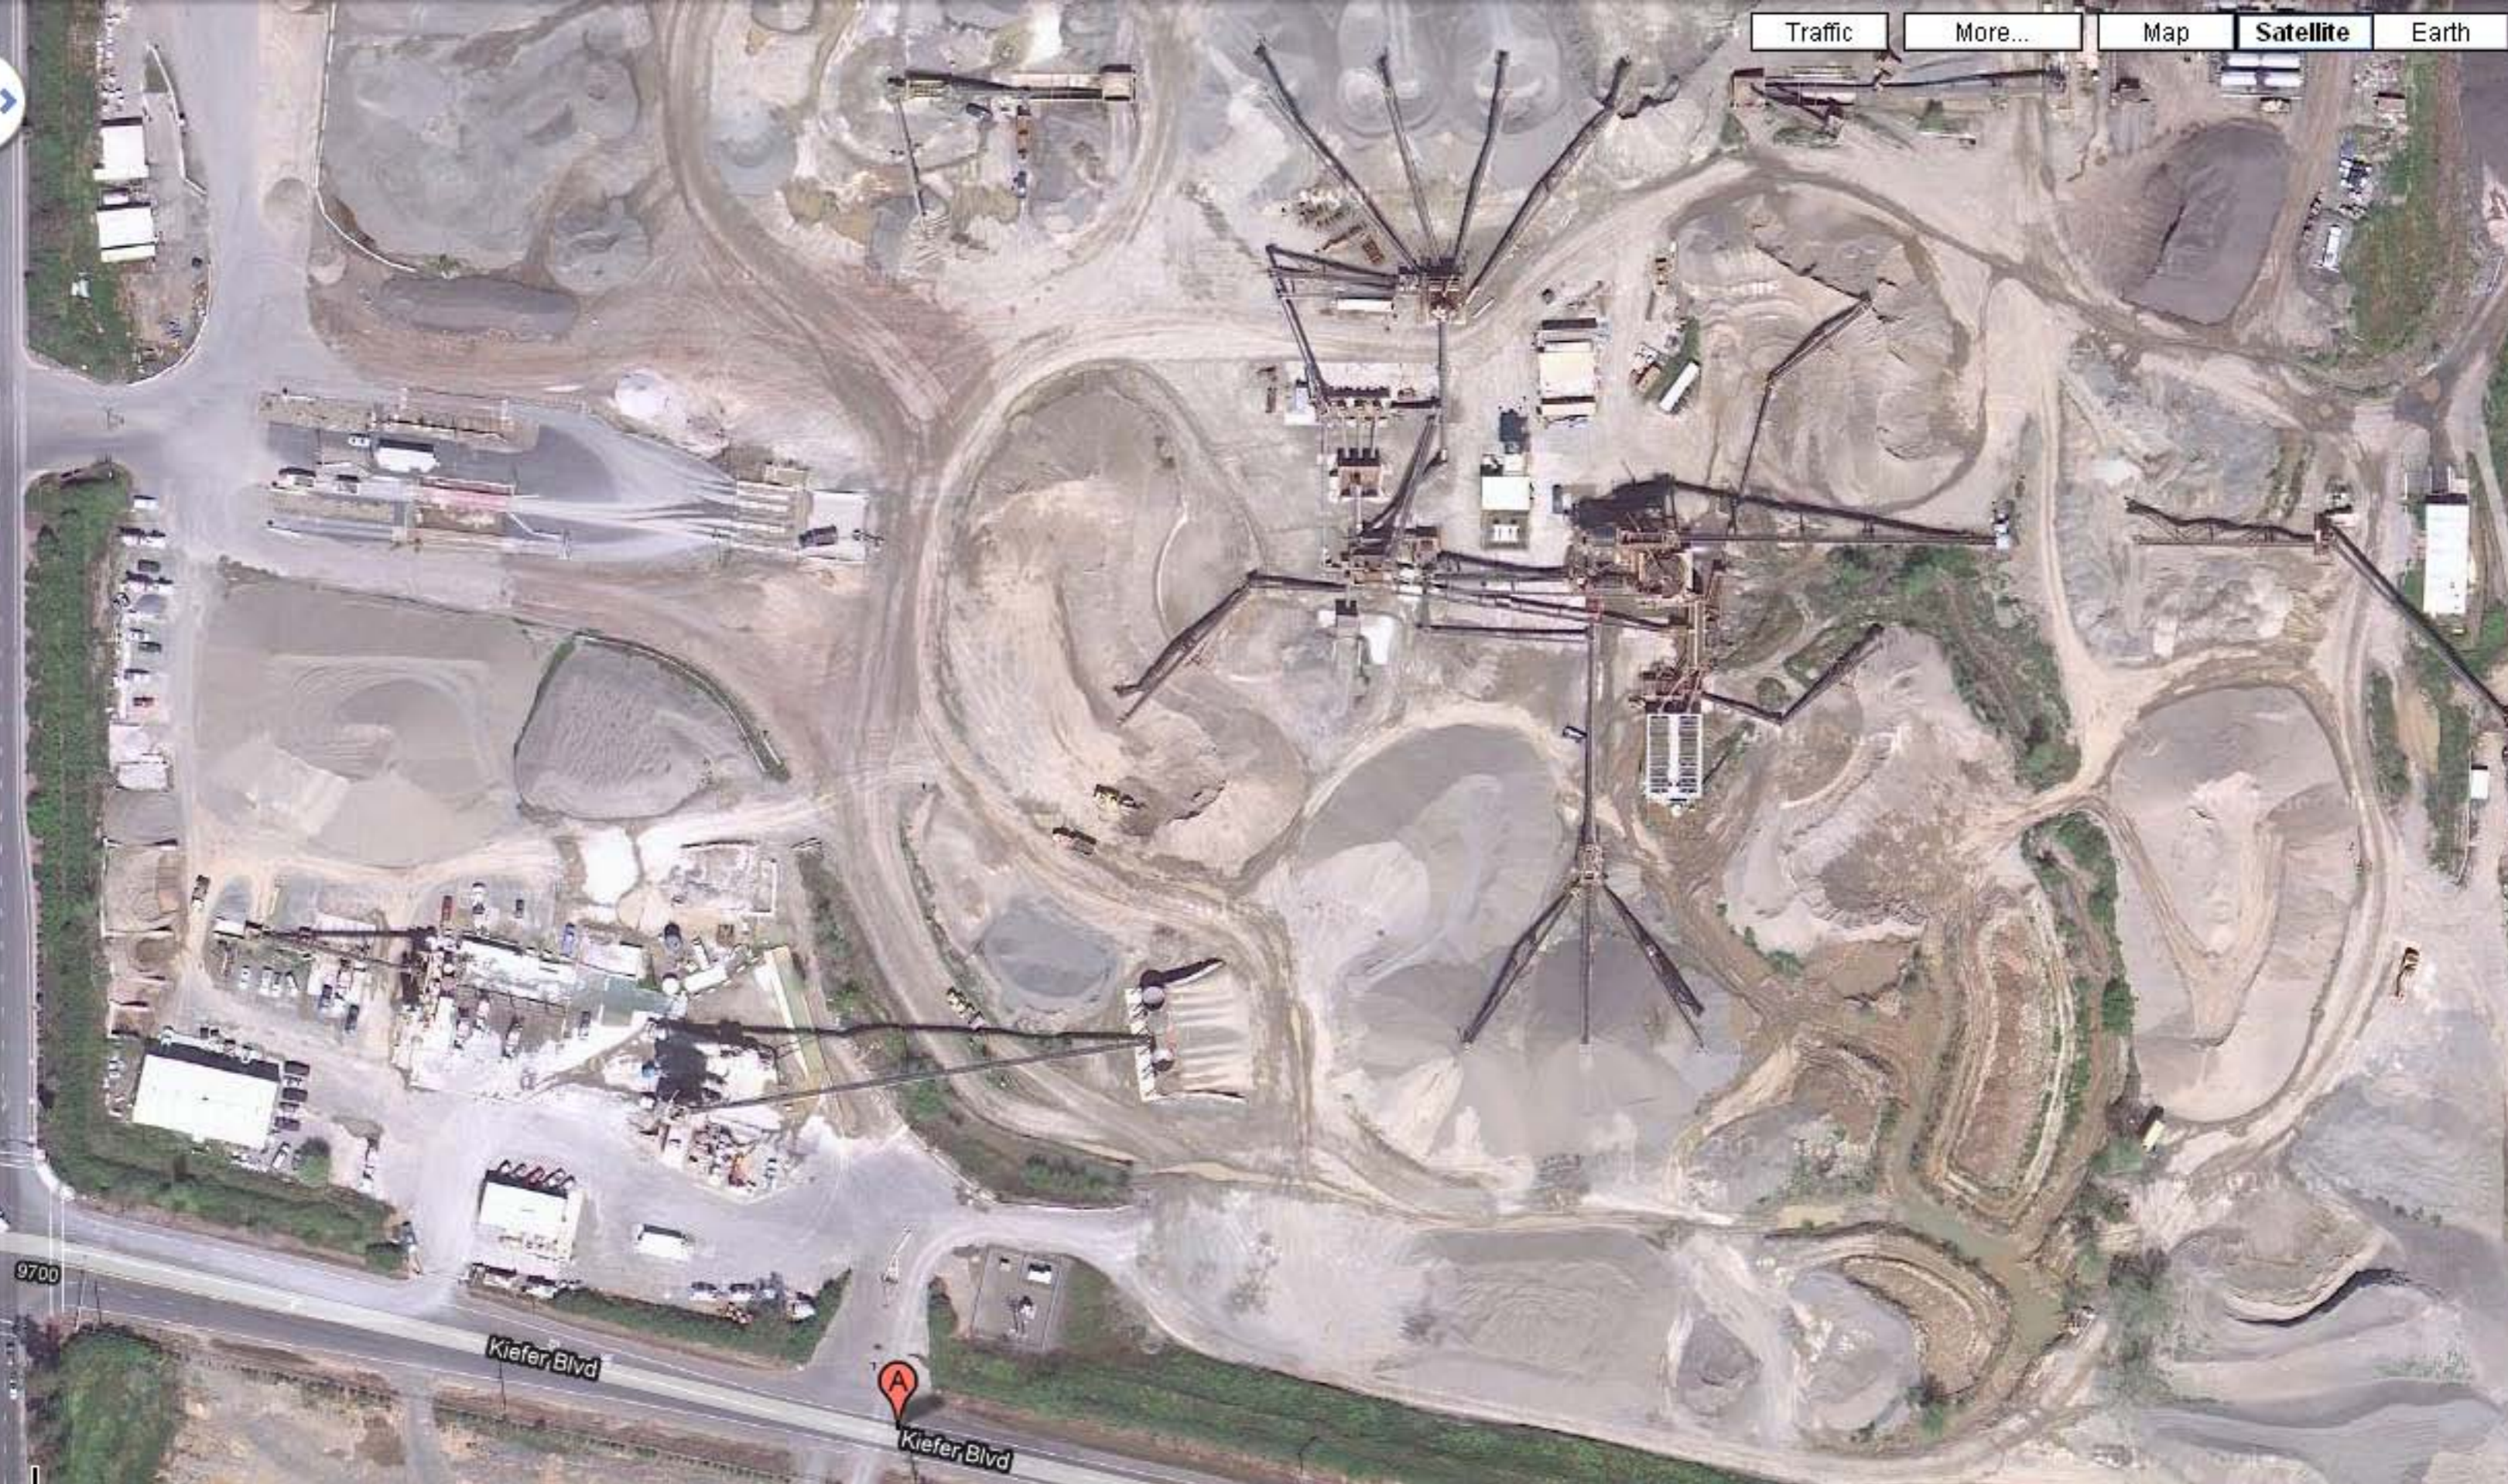

Cemex Bradshaw (DUAL)

From Hwy 50
Take Bradshaw Exit 13
Turn South On Bradshaw
Turn East on Kiefer

9751 Kiefer Blvd, Sacramento...
9751 Kiefer Blvd
Sacramento, CA 95827
Cemex Bradshaw Dual

0 mi 0.5 1 1.5

4200

Bradshaw Rd

4400

100 ft

50 m

Kiefer Blvd

Kiefer Blvd